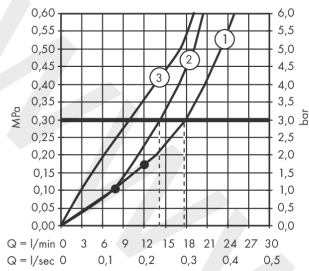

RainSelect

Thermostat for concealed installation for 3 functions with integrated shower holder

Finish: **Chrome** Article Number: **15356000**

Installation examples

RainSelect
1531118X / 15356XXX