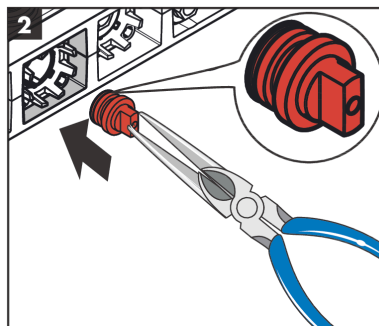

RainSelect

Thermostat for concealed installation for 3 functions with integrated shower holder

Finish: **Chrome** Article Number: **15356000**

Description

product features

- consists of: Thermostat, shower holder
- 3 functions
- thermostat cartridge, Start/stop valve to operate the functions
- depending on volume flow and installation situation approx. 50% flow rate reduction and integrated shut off function
- Select push-button on/off control for 3 outlets
- simultaneous use of several outlets
- maximum flow rate at 3 bar: 38 l/min
- flow rate per outlet: 26 l/min
- flow rate by simultaneous use of all outlets: 38 l/min
- min. operating pressure: 1 bar
- max. operating pressure: 10 bar
- safety stop at 40 °C
- temperature limitation adjustable
- non-return valve
- for shower hoses with conical or cylindrical nut on both sides
- thermostat is delivered with buttons hand shower, Waterfall, Rain large
- connection type: basic set
- WRAS 2207061
- WRAS 2207061 - Approval letter 2207061

Thermostat for concealed installation for 3 functions with integrated shower holder

Finish: **Chrome** Article Number: **15356000**

Installation examples

RainSelect
1531118X / 15356XXX

Rohrunterbrecher / Disconnecteur /
Pipe interrupter / Valvola antiriflusso /
Interruptor de tubería / Buisbelichter /
Rørafbryder / Válvula anti-retorno /
Przerywacz rurowy / oddělovač trubky /
Prerušenie potrubia / 管道断续器 /
Περыватель трубы / Csőmegszakító /
Putkikatkain / Rörventil /
Vamzdžio pertraukiklis / Ventil cijevi /
Boru kesici / Valvã de oprire /
Διακοπή σωλήνα / Prekinjalnik cevi /
torukačesti / Saurules aidalītājs /
Element za regulaciju pritiska u
cevi vazduhom /
Røranbryter / Тръбен прекъсвач /
Ndërprerës i tubit / قاطع الحماصة