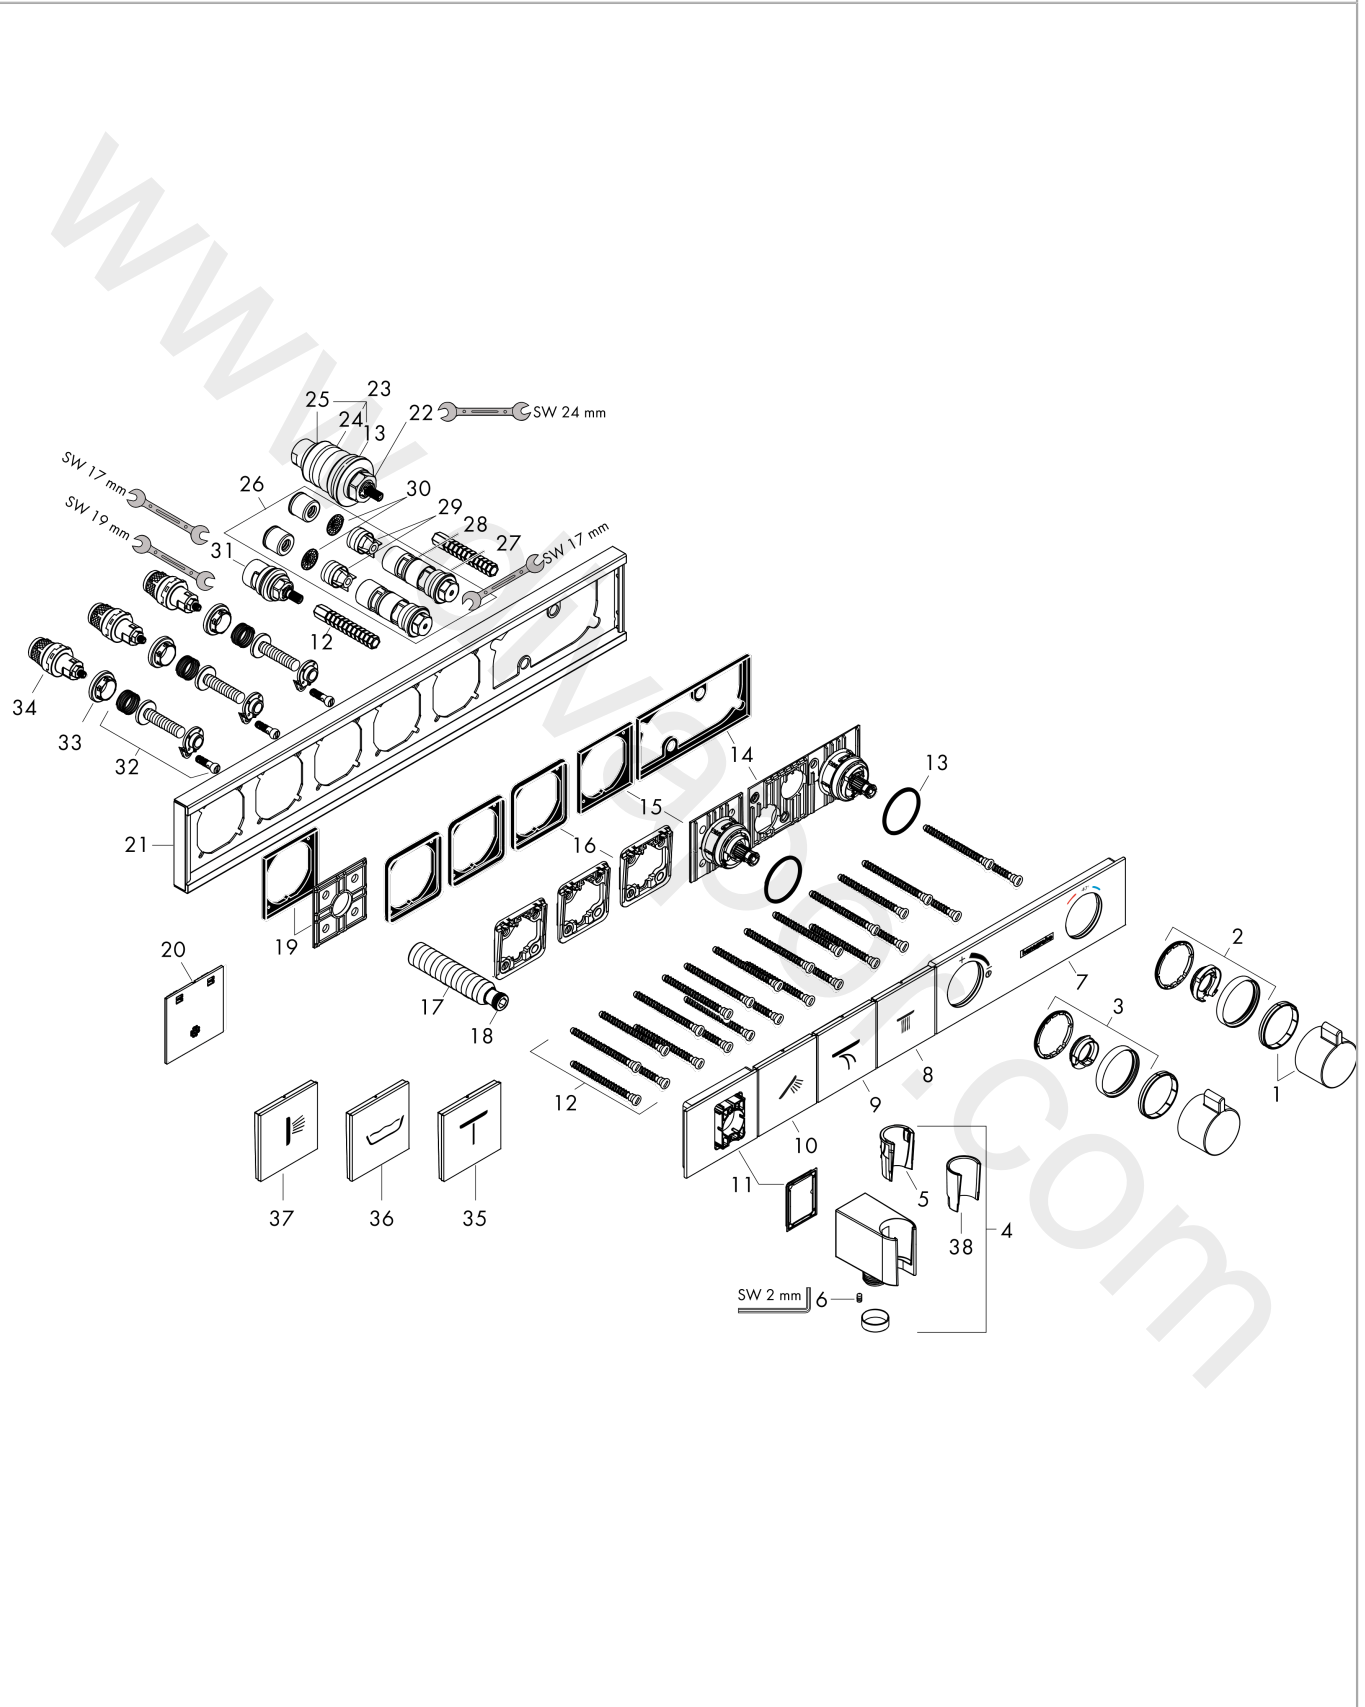

RainSelect

Thermostat for concealed installation for 3 functions with integrated shower holder

Finish: **Chrome** Article Number: **15356000**

Exploded Drawing

Year of production: >10/17

RainSelect

Thermostat for concealed installation for 3 functions with integrated shower holder

Finish: **Chrome** Article Number: **15356000**

Spare part list

Year of production: >10/17

Pos.	Description	Article Number	Price	PU
1	handle for thermostat	92215000	£ 64,00	1
2	safety set	93112000	£ 35,00	1
3	safety set	93113000	£ 35,00	1
4	shower holder, assy	93114000	£ 110,00	1
5	guide (conical)	94163000	£ 9,00	1
6	hollow set screw M4x8	97669000	£ 3,30	1
7	cover	93105000	£ 173,00	1
8	symbol head shower Rain large	93107000	£ 79,00	1
9	symbol Flood jet	93305000	£ 79,00	1
10	symbol handshower	93106000	£ 79,00	1
11	cover	93108000	£ 110,00	1
12	mounting kit	93102000	£ 25,00	1
13	O-ring 38x2,5	98198000	£ 6,10	1
14	adapter for handle	93109000	£ 25,00	1
15	adapter for handle	93315000	£ 51,00	1
16	support element	93111000	£ 13,30	1
17	connecting thread G½	93830000	£ 51,00	1
18	O-ring 11x2	98127000	£ 3,30	1
19	support element	93314000	£ 25,00	1
20	fit-up aid	93417000	£ 6,10	1
21	escutcheon	93316000	£ 370,00	1
22	thermostat cartridge	96633000	£ 137,00	1
23	sealing set	96636000	£ 51,00	1
24	O-ring 34x2	98383000	£ 6,10	1
25	O-ring 26x2	98147000	£ 3,30	1
26	service unit	93406000	£ 96,00	1
27	O-ring 20x2	98165000	£ 3,30	1
28	O-ring 20x1,5	98197000	£ 3,30	1
29	non return valve	96655000	£ 13,30	1
30	filter	97367000	£ 9,00	1
31	shut off unit	98536000	£ 79,00	1
32	Select-adapter	93103000	£ 25,00	1
33	nut	98368000	£ 13,30	1
34	shut off unit	95758000	£ 110,00	1
35	symbol Mono	93306000	£ 79,00	1
36	symbol tub	93303000	£ 79,00	1
37	symbol body shower	93304000	£ 79,00	1
38	guide	95531000	£ 6,10	1
a	concealed item	15311180	£ 1.180,00	1
b	extension 25 mm	93433000	£ 370,00	1
c	extension 16 mm	93438000	-	1