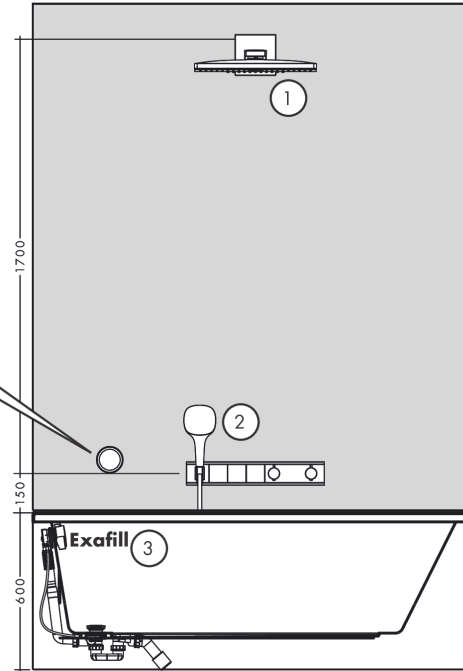

RainSelect

Thermostat for concealed installation for 3 functions with integrated shower holder

Finish: **Chrome** Article Number: **15356000**

Description

product features

- consists of: Thermostat, shower holder
- 3 functions
- thermostat cartridge, Start/stop valve to operate the functions
- depending on volume flow and installation situation approx. 50% flow rate reduction and integrated shut off function
- Select push-button on/off control for 3 outlets
- simultaneous use of several outlets
- maximum flow rate at 3 bar: 38 l/min
- flow rate per outlet: 26 l/min
- flow rate by simultaneous use of all outlets: 38 l/min
- min. operating pressure: 1 bar
- max. operating pressure: 10 bar
- safety stop at 40 °C
- temperature limitation adjustable
- non-return valve
- for shower hoses with conical or cylindrical nut on both sides
- thermostat is delivered with buttons hand shower, Waterfall, Rain large
- connection type: basic set
- WRAS 2207061
- WRAS 2207061 - Approval letter 2207061

Thermostat for concealed installation for 3 functions with integrated shower holder

Finish: **Chrome** Article Number: **15356000**

Installation examples

RainSelect
1531118X / 15356XXX

Rohrunterbrecher / Disconnecteur /
Pipe interrupter / Valvola antiriflusso /
Interruptor de tubería / Buisbelichter /
Rørafbryder / Válvula anti-retorno /
Przerywacz rurowy / oddělovač trubky /
Prerušenie potrubia / 管道断续器 /
Περыватель трубы / Csőmegszakító /
Putkikatkain / Rörventil /
Vamzdžio pertraukiklis / Ventil cijevi /
Boru kesici / Valvã de oprire /
Διακοπή σωλήνα / Prekinjalnik cevi /
torukačesti / Saurules aidalītājs /
Element za regulaciju pritiska u
cevi vazduhom /
Røranbryter / Тръбен прекъсвач /
Ndërprerës i tubit / قاطع الحماصة