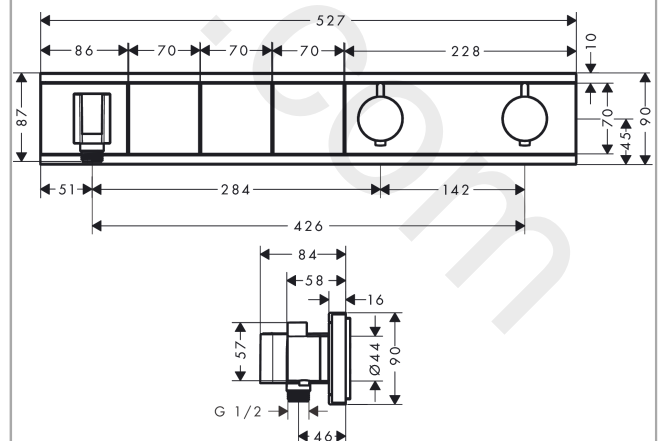

RainSelect

Thermostat for concealed installation for 3 functions with integrated shower holder

Finish: **Chrome** Article Number: **15356000**

Description

product features

- consists of: Thermostat, shower holder
- 3 functions
- thermostat cartridge, Start/stop valve to operate the functions
- depending on volume flow and installation situation approx. 50% flow rate reduction and integrated shut off function
- Select push-button on/off control for 3 outlets
- simultaneous use of several outlets
- maximum flow rate at 3 bar: 38 l/min
- flow rate per outlet: 26 l/min
- flow rate by simultaneous use of all outlets: 38 l/min
- min. operating pressure: 1 bar
- max. operating pressure: 10 bar
- safety stop at 40 °C
- temperature limitation adjustable
- non-return valve
- for shower hoses with conical or cylindrical nut on both sides
- thermostat is delivered with buttons hand shower, Waterfall, Rain large
- connection type: basic set
- WRAS 2207061
- WRAS 2207061 - Approval letter 2207061

Article Details

Price excl. VAT

1.866,67 £

Technology

Certificates / Sustainability

Product image

Scale drawing