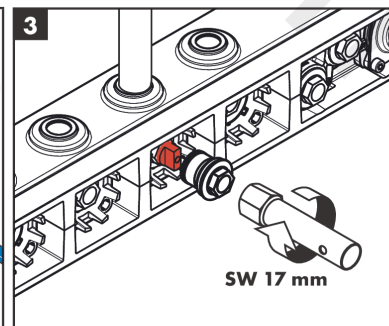

RainSelect

Thermostat for concealed installation for 3 functions with integrated shower holder

Finish: **Chrome** Article Number: **15356000**

Description

product features

- consists of: Thermostat, shower holder
- 3 functions
- thermostat cartridge, Start/stop valve to operate the functions
- depending on volume flow and installation situation approx. 50% flow rate reduction and integrated shut off function
- Select push-button on/off control for 3 outlets
- simultaneous use of several outlets
- maximum flow rate at 3 bar: 38 l/min
- flow rate per outlet: 26 l/min
- flow rate by simultaneous use of all outlets: 38 l/min
- min. operating pressure: 1 bar
- max. operating pressure: 10 bar
- safety stop at 40 °C
- temperature limitation adjustable
- non-return valve
- for shower hoses with conical or cylindrical nut on both sides
- thermostat is delivered with buttons hand shower, Waterfall, Rain large
- connection type: basic set
- WRAS 2207061
- WRAS 2207061 - Approval letter 2207061

Thermostat for concealed installation for 3 functions with integrated shower holder

Finish: **Chrome** Article Number: **15356000**

Installation examples

RainSelect
1531118X / 15356XXX

Rohrunterbrecher / Disconnecteur /
Pipe interrupter / Valvola antiriflusso /
Interruptor de tubería / Buisbelichter /
Rørafbryder / Válvula anti-retorno /
Przerywacz rurowy / oddělovač trubky /
Prerušenie potrubia / 管道断续器 /
Περыватель трубы / Csőmegszakító /
Putkikatkain / Rörventil /
Vamzdžio pertraukiklis / Ventil cijevi /
Boru kesici / Valvã de oprire /
Διακοπή σωλήνα / Prekinjalnik cevi /
torukačesti / Saurules aidalītājs /
Element za regulaciju pritiska u
cevi vazduhom /
Røranbryter / Тръбен прекъсвач /
Ndërprerës i tubit / قاطع الحماصة