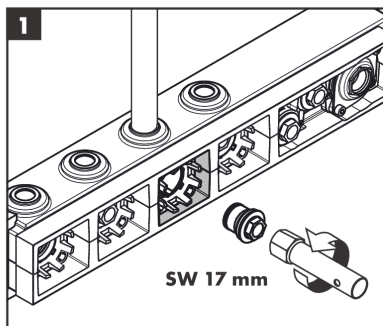

RainSelect

Thermostat for concealed installation for 3 functions with integrated shower holder

Finish: **Chrome** Article Number: **15356000**

Description

product features

- consists of: Thermostat, shower holder
- 3 functions
- thermostat cartridge, Start/stop valve to operate the functions
- depending on volume flow and installation situation approx. 50% flow rate reduction and integrated shut off function
- Select push-button on/off control for 3 outlets
- simultaneous use of several outlets
- maximum flow rate at 3 bar: 38 l/min
- flow rate per outlet: 26 l/min
- flow rate by simultaneous use of all outlets: 38 l/min
- min. operating pressure: 1 bar
- max. operating pressure: 10 bar
- safety stop at 40 °C
- temperature limitation adjustable
- non-return valve
- for shower hoses with conical or cylindrical nut on both sides
- thermostat is delivered with buttons hand shower, Waterfall, Rain large
- connection type: basic set
- WRAS 2207061
- WRAS 2207061 - Approval letter 2207061

Thermostat for concealed installation for 3 functions with integrated shower holder

Finish: **Chrome** Article Number: **15356000**

Installation examples

RainSelect
1531118X / 15356XXX

Rohrunterbrecher / Disconnecteur /
Pipe interrupter / Valvola antiriflusso /
Interruptor de tubería / Buisbelichter /
Rørafbryder / Válvula anti-retorno /
Przerywacz rurowy / oddělovač trubky /
Prerušenie potrubia / 管道断续器 /
Περыватель трубы / Csőmegszakító /
Putkikatkain / Rörventil /
Vamzdžio pertraukiklis / Ventil cijevi /
Boru kesici / Valvã de oprire /
Διακοπή σωλήνα / Prekinjalnik cevi /
torukačesti / Saurules aidalītājs /
Element za regulaciju pritiska u
cevi vazduhom /
Røranbryter / Тръбен прекъсвач /
Ndërprerës i tubit / قاطع الحماصة