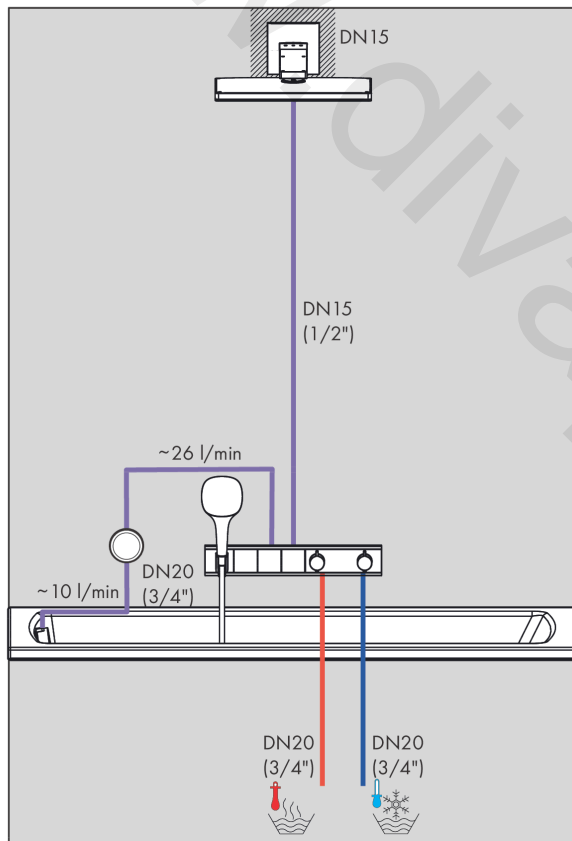

RainSelect

Thermostat for concealed installation for 3 functions with integrated shower holder

Finish: **Chrome** Article Number: **15356000**

Description

product features

- consists of: Thermostat, shower holder
- 3 functions
- thermostat cartridge, Start/stop valve to operate the functions
- depending on volume flow and installation situation approx. 50% flow rate reduction and integrated shut off function
- Select push-button on/off control for 3 outlets
- simultaneous use of several outlets
- maximum flow rate at 3 bar: 38 l/min
- flow rate per outlet: 26 l/min
- flow rate by simultaneous use of all outlets: 38 l/min
- min. operating pressure: 1 bar
- max. operating pressure: 10 bar
- safety stop at 40 °C
- temperature limitation adjustable
- non-return valve
- for shower hoses with conical or cylindrical nut on both sides
- thermostat is delivered with buttons hand shower, Waterfall, Rain large
- connection type: basic set
- WRAS 2207061
- WRAS 2207061 - Approval letter 2207061

Thermostat for concealed installation for 3 functions with integrated shower holder

Finish: **Chrome** Article Number: **15356000**

Installation examples

RainSelect
1531118X / 15356XXX

Rohrunterbrecher / Disconnecteur /
Pipe interrupter / Valvola antiriflusso /
Interruptor de tubería / Buisbelichter /
Rørafbryder / Válvula anti-retorno /
Przerywacz rurowy / oddělovač trubky /
Prerušenie potrubia / 管道断续器 /
Περыватель трубы / Csőmegszakító /
Putkikatkain / Rörventil /
Vamzdžio pertraukiklis / Ventil cijevi /
Boru kesici / Valvã de oprire /
Διακοπή σωλήνα / Prekinjalnik cevi /
torukačesti / Saurules aidalītājs /
Element za regulaciju pritiska u
cevi vazduhom /
Røranbryter / Тръбен прекъсвач /
Ndërprerës i tubit / قاطع الحماصة