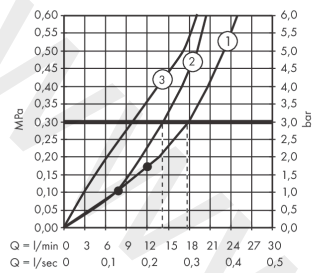

RainSelect

Thermostat for concealed installation for 3 functions with integrated shower holder

Finish: **White/Chrome** Article Number: **15356400**

Installation examples

RainSelect
1531118X / 15356XXX