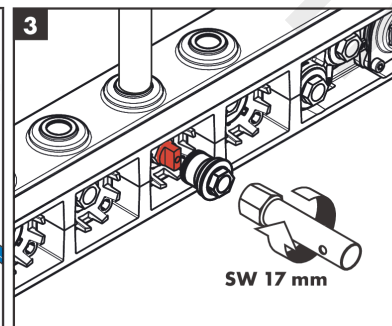

RainSelect

Thermostat for concealed installation for 3 functions with integrated shower holder

Finish: **White/Chrome** Article Number: **15356400**

Description

product features

- consists of: Thermostat, shower holder
- 3 functions
- thermostat cartridge, Start/stop valve to operate the functions
- depending on volume flow and installation situation approx. 50% flow rate reduction and integrated shut off function
- Select push-button on/off control for 3 outlets
- simultaneous use of several outlets
- maximum flow rate at 3 bar: 38 l/min
- flow rate per outlet: 26 l/min
- flow rate by simultaneous use of all outlets: 38 l/min
- min. operating pressure: 1 bar
- max. operating pressure: 10 bar
- safety stop at 40 °C
- temperature limitation adjustable
- non-return valve
- for shower hoses with conical or cylindrical nut on both sides
- thermostat is delivered with buttons hand shower, Waterfall, Rain large
- connection type: basic set
- WRAS 2207061
- WRAS 2207061 - Approval letter 2207061

Thermostat for concealed installation for 3 functions with integrated shower holder

Finish: **White/Chrome** Article Number: **15356400**

Installation examples

RainSelect
1531118X / 15356XXX

Rohrunterbrecher / Disconnecteur /
Pipe interrupter / Valvola antiriflusso /
Interruptor de tubería / Buisbeluchter /
Rørafbryder / Válvula anti-retorno /
Przerwyacz rurowy / oddělovač trubky /
Pregrúsenie potrubia / 管道断续器 /
Περрыватель трубы / Csőmegszakító /
Putkikatkain / Rörventil /
Vamzdžio pertraukiklis / Ventil cijevi /
Boru kesici / Valvã de oprire /
Διακοπή σωλήνα / Prekinjalnik cevi /
torukačesti / Saurules aidalītājs /
Element za regulaciju pritiska u
cevi vazduhom /
Røranbryter / Тръбен прекъсвач /
Ndërprerës i tubit / قاطع المياهورة