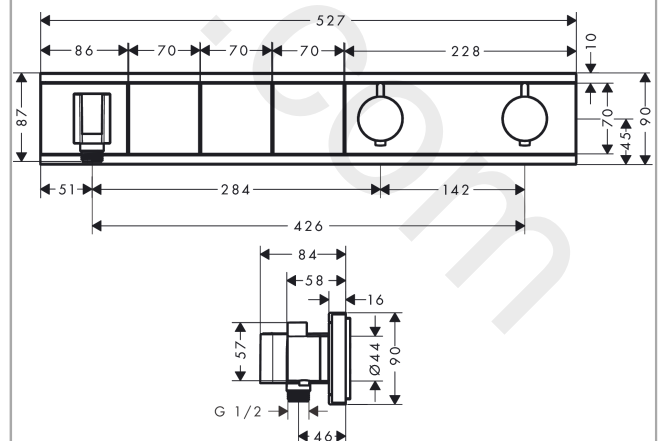

RainSelect

Thermostat for concealed installation for 3 functions with integrated shower holder

Finish: **White/Chrome** Article Number: **15356400**

Description

product features

- consists of: Thermostat, shower holder
- 3 functions
- thermostat cartridge, Start/stop valve to operate the functions
- depending on volume flow and installation situation approx. 50% flow rate reduction and integrated shut off function
- Select push-button on/off control for 3 outlets
- simultaneous use of several outlets
- maximum flow rate at 3 bar: 38 l/min
- flow rate per outlet: 26 l/min
- flow rate by simultaneous use of all outlets: 38 l/min
- min. operating pressure: 1 bar
- max. operating pressure: 10 bar
- safety stop at 40 °C
- temperature limitation adjustable
- non-return valve
- for shower hoses with conical or cylindrical nut on both sides
- thermostat is delivered with buttons hand shower, Waterfall, Rain large
- connection type: basic set
- WRAS 2207061
- WRAS 2207061 - Approval letter 2207061

Article Details

Price excl. VAT

1.866,67 £

Technology

Certificates / Sustainability

Product image

Scale drawing