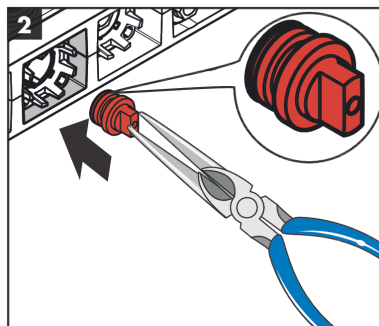

RainSelect

Thermostat for concealed installation for 3 functions with integrated shower holder

Finish: **White/Chrome** Article Number: **15356400**

Description

product features

- consists of: Thermostat, shower holder
- 3 functions
- thermostat cartridge, Start/stop valve to operate the functions
- depending on volume flow and installation situation approx. 50% flow rate reduction and integrated shut off function
- Select push-button on/off control for 3 outlets
- simultaneous use of several outlets
- maximum flow rate at 3 bar: 38 l/min
- flow rate per outlet: 26 l/min
- flow rate by simultaneous use of all outlets: 38 l/min
- min. operating pressure: 1 bar
- max. operating pressure: 10 bar
- safety stop at 40 °C
- temperature limitation adjustable
- non-return valve
- for shower hoses with conical or cylindrical nut on both sides
- thermostat is delivered with buttons hand shower, Waterfall, Rain large
- connection type: basic set
- WRAS 2207061
- WRAS 2207061 - Approval letter 2207061

Thermostat for concealed installation for 3 functions with integrated shower holder

Finish: **White/Chrome** Article Number: **15356400**

Installation examples

RainSelect
1531118X / 15356XXX

Rohrunterbrecher / Disconnecteur /
Pipe interrupter / Valvola antiriflusso /
Interruptor de tubería / Buisbeluchter /
Rørafbryder / Válvula anti-retorno /
Przerwyacz rurowy / oddělovač trubky /
Pregrúsenie potrubia / 管道断续器 /
Περрыватель трубы / Csőmegszakító /
Putkikatkain / Rörventil /
Vamzdžio pertraukiklis / Ventil cijevi /
Boru kesici / Valvã de oprire /
Διακοπή σωλήνα / Prekinjalnik cevi /
torukačesti / Saurules aidalītājs /
Element za regulaciju pritiska u
cevi vazduhom /
Røranbryter / Тръбен прекъсвач /
Ndërprerës i tubit / قاطع المياهورة