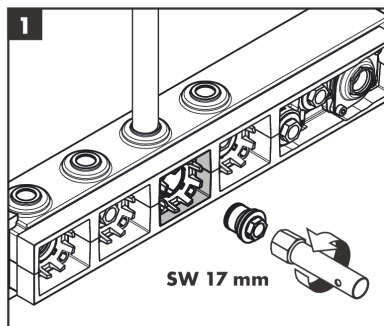

RainSelect

Thermostat for concealed installation for 3 functions with integrated shower holder

Finish: **White/Chrome** Article Number: **15356400**

Description

product features

- consists of: Thermostat, shower holder
- 3 functions
- thermostat cartridge, Start/stop valve to operate the functions
- depending on volume flow and installation situation approx. 50% flow rate reduction and integrated shut off function
- Select push-button on/off control for 3 outlets
- simultaneous use of several outlets
- maximum flow rate at 3 bar: 38 l/min
- flow rate per outlet: 26 l/min
- flow rate by simultaneous use of all outlets: 38 l/min
- min. operating pressure: 1 bar
- max. operating pressure: 10 bar
- safety stop at 40 °C
- temperature limitation adjustable
- non-return valve
- for shower hoses with conical or cylindrical nut on both sides
- thermostat is delivered with buttons hand shower, Waterfall, Rain large
- connection type: basic set
- WRAS 2207061
- WRAS 2207061 - Approval letter 2207061

Thermostat for concealed installation for 3 functions with integrated shower holder

Finish: **White/Chrome** Article Number: **15356400**

Installation examples

RainSelect
1531118X / 15356XXX

Rohrunterbrecher / Disconnecteur /
Pipe interrupter / Valvola antiriflusso /
Interruptor de tubería / Buisbeluchter /
Rørafbryder / Válvula anti-retorno /
Przerwyacz rurowy / oddělovač trubky /
Pregrúsenie potrubia / 管道断续器 /
Περрыватель трубы / Csőmegszakító /
Putkikatkain / Rörventil /
Vamzdžio pertraukiklis / Ventil cijevi /
Boru kesici / Valvã de oprire /
Διακοπή σωλήνα / Prekinjalnik cevi /
torukačesti / Saurules aidalītājs /
Element za regulaciju pritiska u
cevi vazduhom /
Røranbryter / Тръбен прекъсвач /
Ndërprerës i tubit / قاطع المياهورة