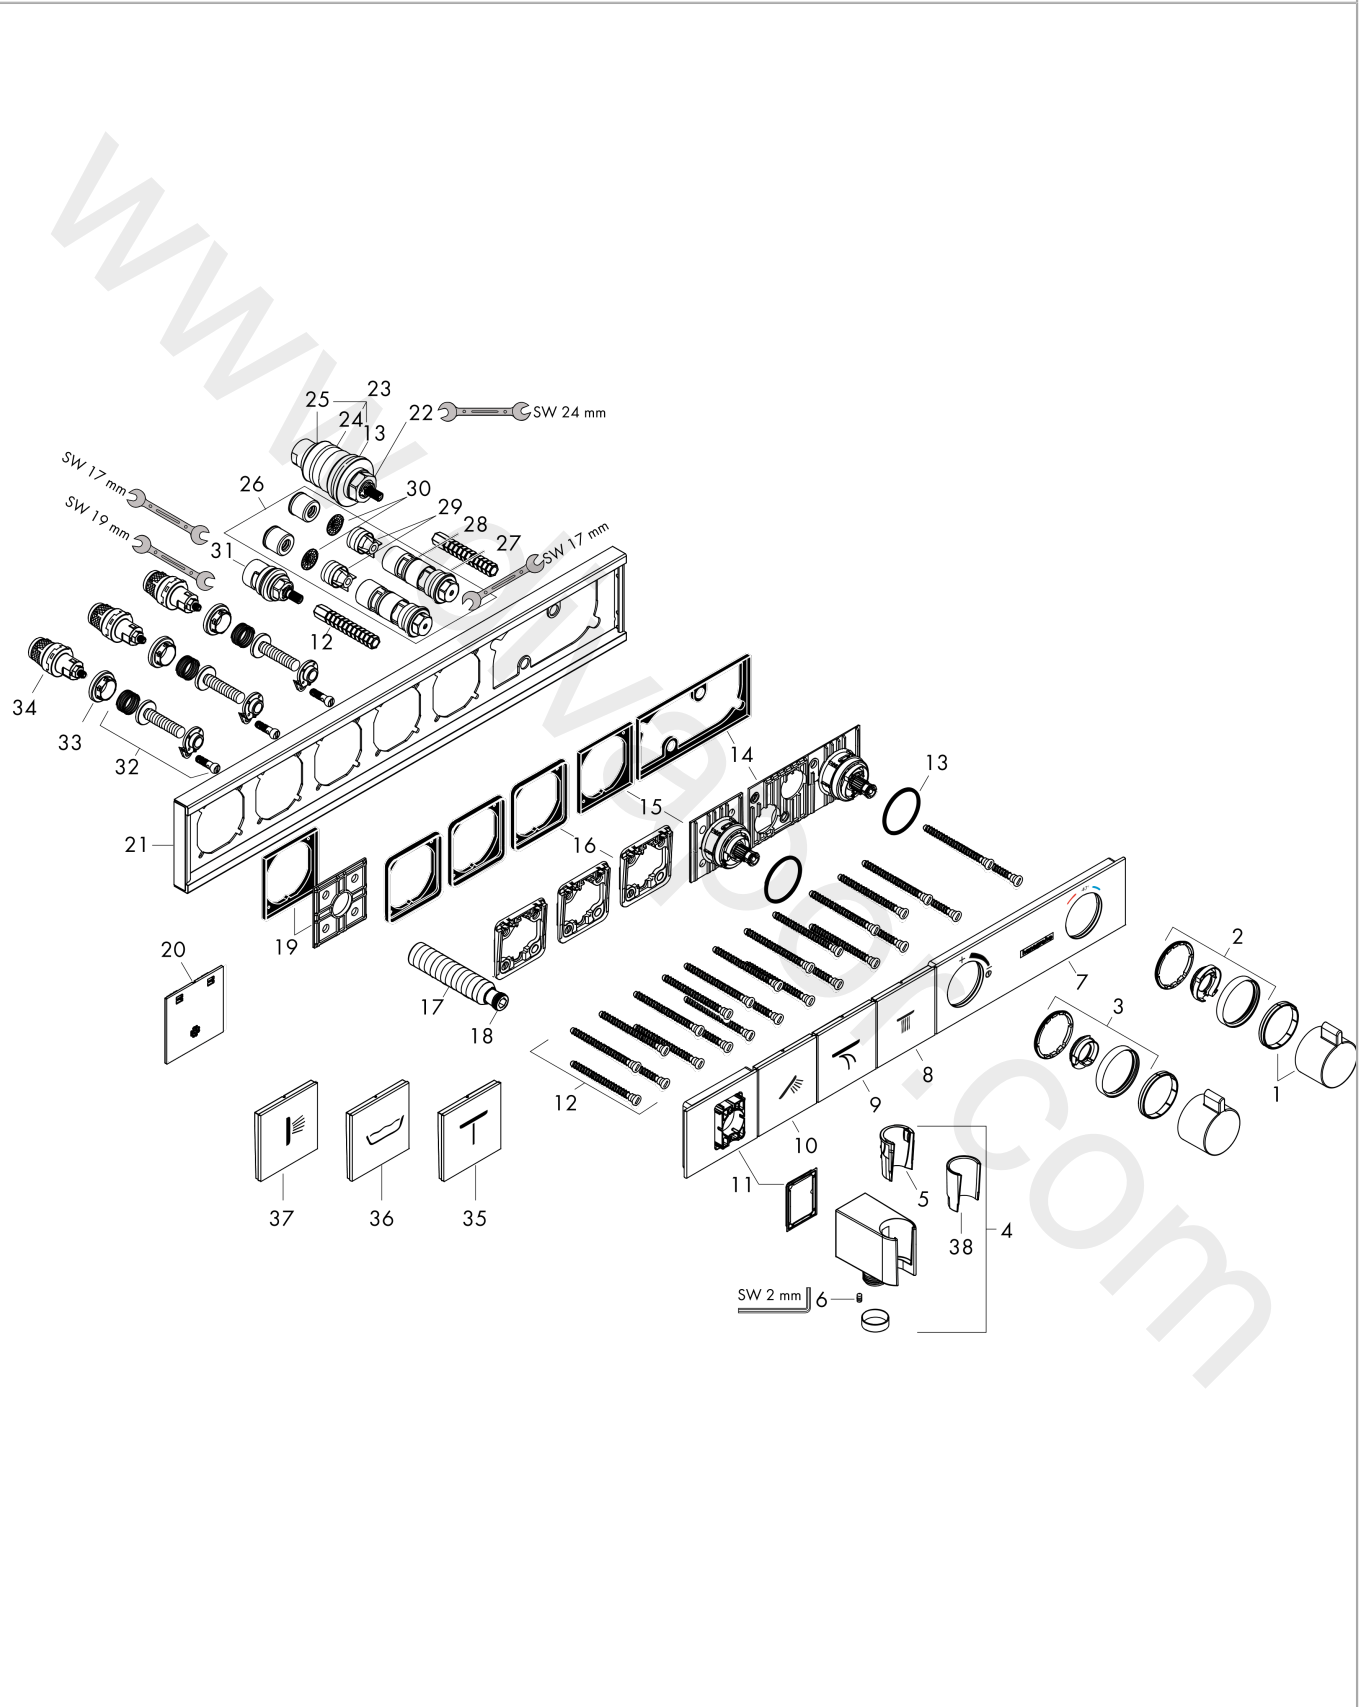

RainSelect

Thermostat for concealed installation for 3 functions with integrated shower holder

Finish: **White/Chrome** Article Number: **15356400**

Exploded Drawing

Year of production: >10/17

RainSelect

Thermostat for concealed installation for 3 functions with integrated shower holder

Finish: **White/Chrome** Article Number: **15356400**

Spare part list

Year of production: >10/17

Pos.	Description	Article Number	Price	PU
1	handle for thermostat	92215000	£ 64,00	1
2	safety set	93112000	£ 35,00	1
3	safety set	93113000	£ 35,00	1
4	shower holder, assy	93114000	£ 110,00	1
5	guide (conical)	94163000	£ 9,00	1
6	hollow set screw M4x8	97669000	£ 3,30	1
7	cover	93105450	£ 173,00	1
8	symbol head shower Rain large	93107450	£ 79,00	1
9	symbol Flood jet	93305450	£ 79,00	1
10	symbol handshower	93106450	£ 79,00	1
11	cover	93108450	£ 110,00	1
12	mounting kit	93102000	£ 25,00	1
13	O-ring 38x2,5	98198000	£ 6,10	1
14	adapter for handle	93109000	£ 25,00	1
15	adapter for handle	93315000	£ 51,00	1
16	support element	93111000	£ 13,30	1
17	connecting thread G½	93830000	£ 51,00	1
18	O-ring 11x2	98127000	£ 3,30	1
19	support element	93314000	£ 25,00	1
20	fit-up aid	93417000	£ 6,10	1
21	escutcheon	93316000	£ 370,00	1
22	thermostat cartridge	96633000	£ 137,00	1
23	sealing set	96636000	£ 51,00	1
24	O-ring 34x2	98383000	£ 6,10	1
25	O-ring 26x2	98147000	£ 3,30	1
26	service unit	93406000	£ 96,00	1
27	O-ring 20x2	98165000	£ 3,30	1
28	O-ring 20x1,5	98197000	£ 3,30	1
29	non return valve	96655000	£ 13,30	1
30	filter	97367000	£ 9,00	1
31	shut off unit	98536000	£ 79,00	1
32	Select-adapter	93103000	£ 25,00	1
33	nut	98368000	£ 13,30	1
34	shut off unit	95758000	£ 110,00	1
35	symbol Mono	93306450	£ 79,00	1
36	symbol tub	93303450	£ 79,00	1
37	symbol body shower	93304450	£ 79,00	1
38	guide	95531000	£ 6,10	1
a	concealed item	15311180	£ 1.180,00	1
b	extension 25 mm	93433000	£ 370,00	1
c	extension 16 mm	93438000	-	1