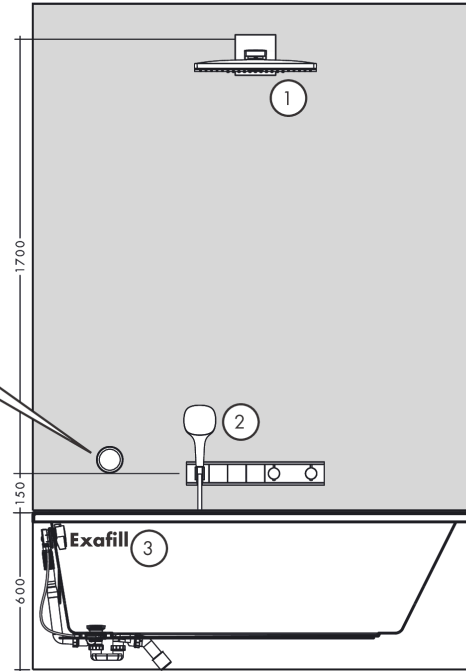

RainSelect

Thermostat for concealed installation for 3 functions with integrated shower holder

Finish: **White/Chrome** Article Number: **15356400**

Description

product features

- consists of: Thermostat, shower holder
- 3 functions
- thermostat cartridge, Start/stop valve to operate the functions
- depending on volume flow and installation situation approx. 50% flow rate reduction and integrated shut off function
- Select push-button on/off control for 3 outlets
- simultaneous use of several outlets
- maximum flow rate at 3 bar: 38 l/min
- flow rate per outlet: 26 l/min
- flow rate by simultaneous use of all outlets: 38 l/min
- min. operating pressure: 1 bar
- max. operating pressure: 10 bar
- safety stop at 40 °C
- temperature limitation adjustable
- non-return valve
- for shower hoses with conical or cylindrical nut on both sides
- thermostat is delivered with buttons hand shower, Waterfall, Rain large
- connection type: basic set
- WRAS 2207061
- WRAS 2207061 - Approval letter 2207061

Thermostat for concealed installation for 3 functions with integrated shower holder

Finish: **White/Chrome** Article Number: **15356400**

Installation examples

RainSelect
1531118X / 15356XXX

Rohrunterbrecher / Disconnecteur /
Pipe interrupter / Valvola antiriflusso /
Interruptor de tubería / Buisbeluchter /
Rørafbryder / Válvula anti-retorno /
Przerwyacz rurowy / oddělovač trubky /
Pregrúsenie potrubia / 管道断续器 /
Περрыватель трубы / Csőmegszakító /
Putkikatkain / Rörventil /
Vamzdžio pertraukiklis / Ventil cijevi /
Boru kesici / Valvã de oprire /
Διακοπή σωλήνα / Prekinjalnik cevi /
torukačesti / Saurules aidalītājs /
Element za regulaciju pritiska u
cevi vazduhom /
Røranbryter / Тръбен прекъсвач /
Ndërprerës i tubit / قاطع المياهورة