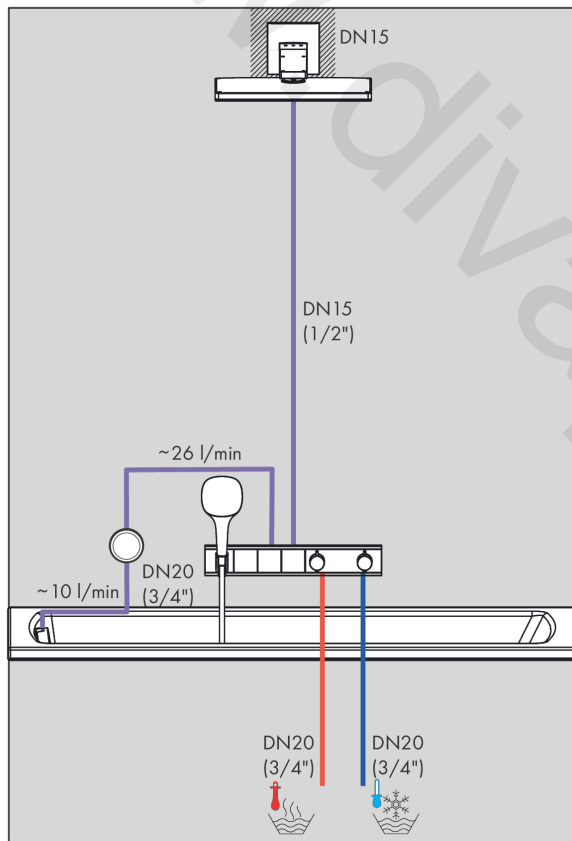

RainSelect

Thermostat for concealed installation for 3 functions with integrated shower holder

Finish: **White/Chrome** Article Number: **15356400**

Description

product features

- consists of: Thermostat, shower holder
- 3 functions
- thermostat cartridge, Start/stop valve to operate the functions
- depending on volume flow and installation situation approx. 50% flow rate reduction and integrated shut off function
- Select push-button on/off control for 3 outlets
- simultaneous use of several outlets
- maximum flow rate at 3 bar: 38 l/min
- flow rate per outlet: 26 l/min
- flow rate by simultaneous use of all outlets: 38 l/min
- min. operating pressure: 1 bar
- max. operating pressure: 10 bar
- safety stop at 40 °C
- temperature limitation adjustable
- non-return valve
- for shower hoses with conical or cylindrical nut on both sides
- thermostat is delivered with buttons hand shower, Waterfall, Rain large
- connection type: basic set
- WRAS 2207061
- WRAS 2207061 - Approval letter 2207061

Thermostat for concealed installation for 3 functions with integrated shower holder

Finish: **White/Chrome** Article Number: **15356400**

Installation examples

RainSelect
1531118X / 15356XXX

Rohrunterbrecher / Disconnecteur /
Pipe interrupter / Valvola antiriflusso /
Interruptor de tubería / Buisbeluchter /
Rørafbryder / Válvula anti-retorno /
Przerwyacz rurowy / oddělovač trubky /
Pregrúsenie potrubia / 管道断续器 /
Περрыватель трубы / Csőmegszakító /
Putkikatkain / Rörventil /
Vamzdžio pertraukiklis / Ventil cijevi /
Boru kesici / Valvã de oprire /
Διακοπή σωλήνα / Prekinjalnik cevi /
torukačesti / Saurules aidalītājs /
Element za regulaciju pritiska u
cevi vazduhom /
Røranbryter / Тръбен прекъсвач /
Ndërprerës i tubit / قاطع المياهورة