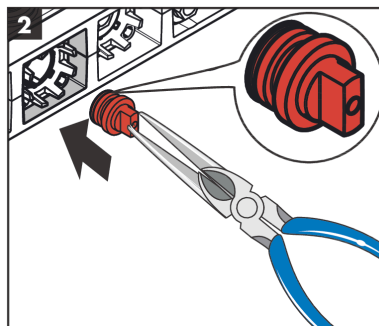

Rohrunterbrecher / Disconnecteur /
Pipe interrupter / Valvola antiriflusso /
Interruptor de tubería / Buisbeluchter /
Rørafbryder / Válvula anti-retorno /
Przerywacz rurowy / oddělovač trubky /
Prerušenie potrubia / 管道断续器 /
Περыватель трубы / Csőmegszakító /
Putkikatkain / Rörventil /
Vamzdžio pertraukiklis / Ventil cijevi /
Boru kesici / Valvã de oprire /
Διακοπή σωλήνα / Prekinjalnik cevi /
torukačesti / Saurules aidalītājs /
Element za regulaciju pritiska u
cevi vazduhom /
Røravbryter / Тръбен прекъсвач /
Ndërprerës i tubit / قاطع الحماصة