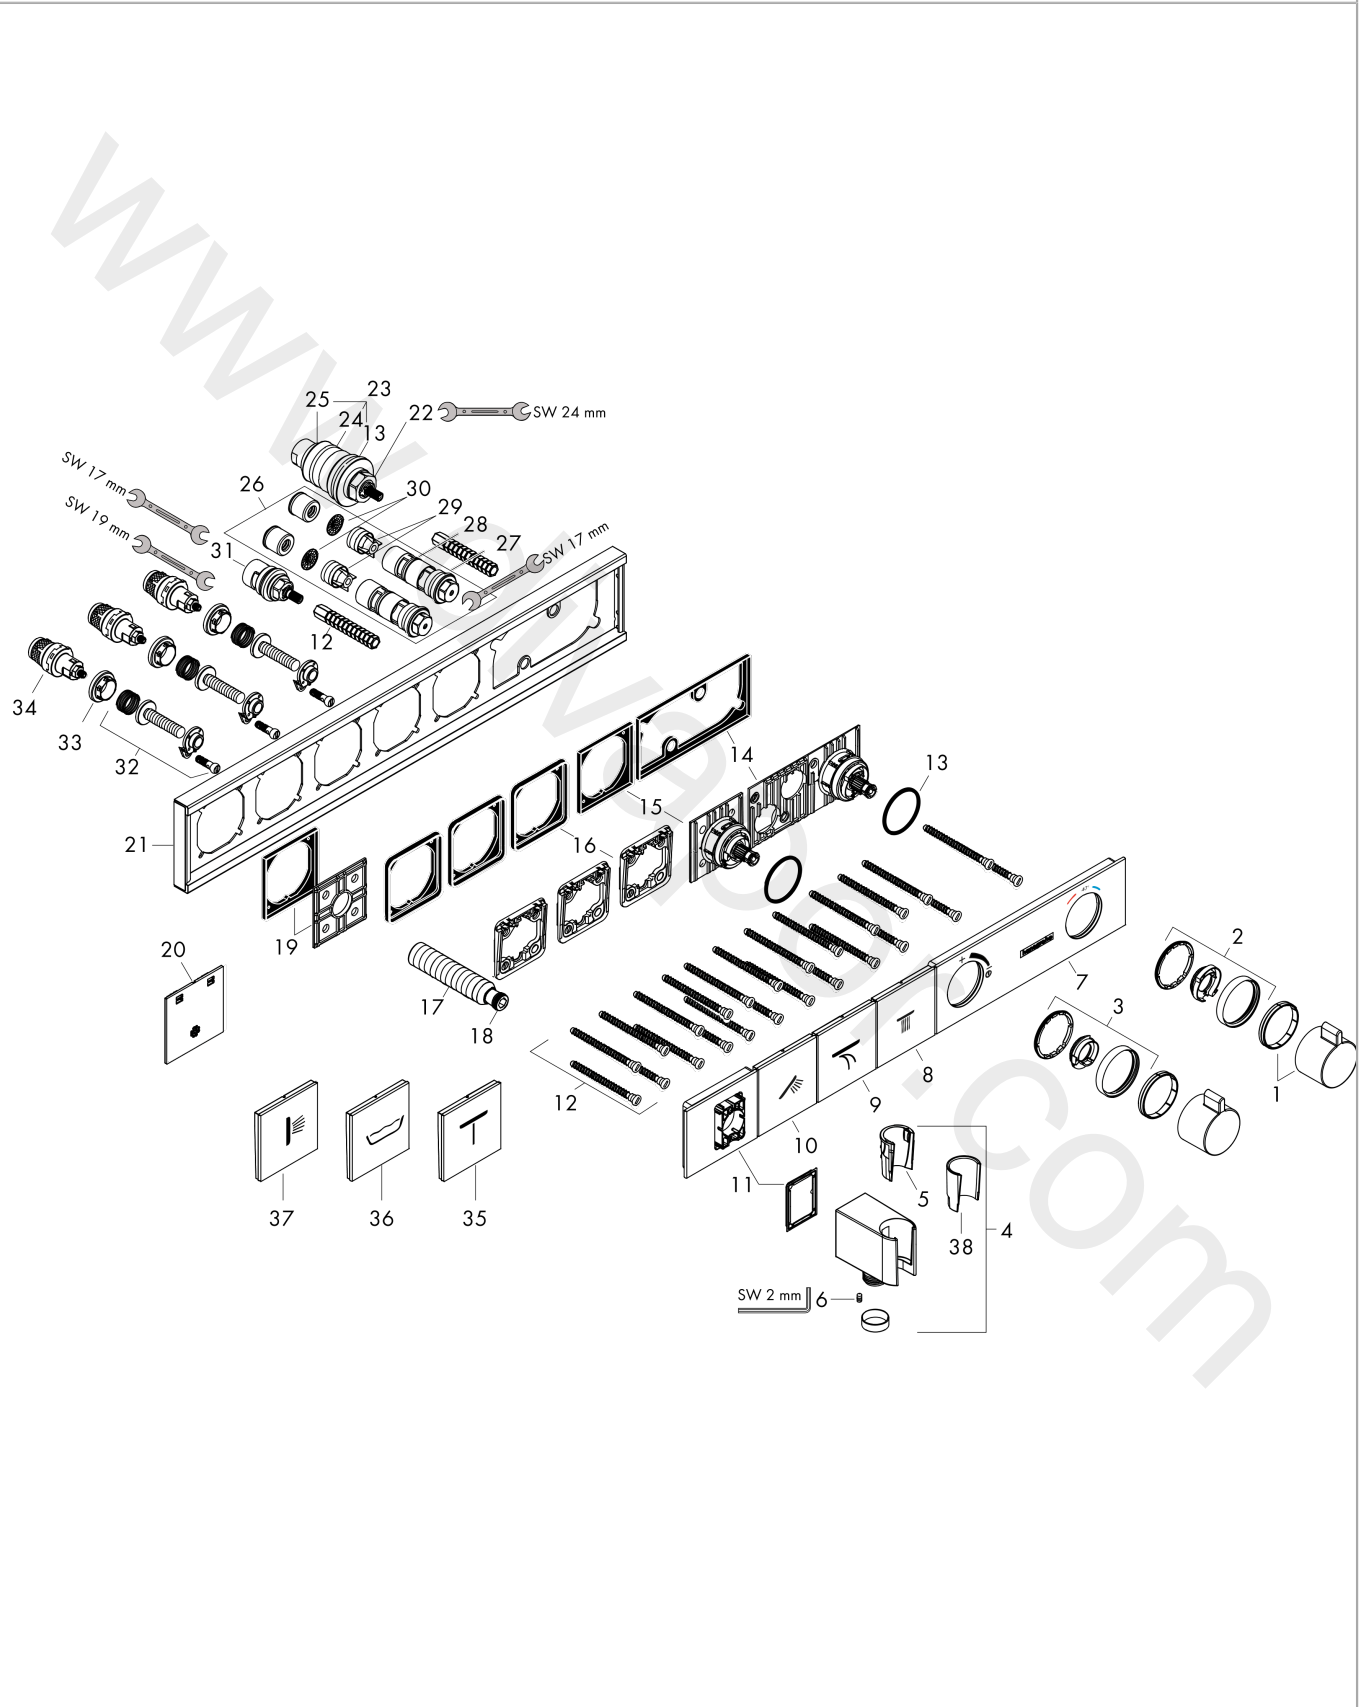

RainSelect

Thermostat for concealed installation for 3 functions with integrated shower holder

Finish: **Black/Chrome** Article Number: **15356600**

Exploded Drawing

Year of production: >10/17

RainSelect

Thermostat for concealed installation for 3 functions with integrated shower holder

Finish: **Black/Chrome** Article Number: **15356600**

Spare part list

Year of production: >10/17

Pos.	Description	Article Number	Price	PU
1	handle for thermostat	92215000	£ 64,00	1
2	safety set	93112000	£ 35,00	1
3	safety set	93113000	£ 35,00	1
4	shower holder, assy	93114000	£ 110,00	1
5	guide (conical)	94163000	£ 9,00	1
6	hollow set screw M4x8	97669000	£ 3,30	1
7	cover	93105610	£ 173,00	1
8	symbol head shower Rain large	93107610	£ 79,00	1
9	symbol Flood jet	93305610	£ 79,00	1
10	symbol handshower	93106610	£ 79,00	1
11	cover	93108610	£ 110,00	1
12	mounting kit	93102000	£ 25,00	1
13	O-ring 38x2,5	98198000	£ 6,10	1
14	adapter for handle	93109000	£ 25,00	1
15	adapter for handle	93315000	£ 51,00	1
16	support element	93111000	£ 13,30	1
17	connecting thread G½	93830000	£ 51,00	1
18	O-ring 11x2	98127000	£ 3,30	1
19	support element	93314000	£ 25,00	1
20	fit-up aid	93417000	£ 6,10	1
21	escutcheon	93316000	£ 370,00	1
22	thermostat cartridge	96633000	£ 137,00	1
23	sealing set	96636000	£ 51,00	1
24	O-ring 34x2	98383000	£ 6,10	1
25	O-ring 26x2	98147000	£ 3,30	1
26	service unit	93406000	£ 96,00	1
27	O-ring 20x2	98165000	£ 3,30	1
28	O-ring 20x1,5	98197000	£ 3,30	1
29	non return valve	96655000	£ 13,30	1
30	filter	97367000	£ 9,00	1
31	shut off unit	98536000	£ 79,00	1
32	Select-adapter	93103000	£ 25,00	1
33	nut	98368000	£ 13,30	1
34	shut off unit	95758000	£ 110,00	1
35	symbol Mono	93306610	£ 79,00	1
36	symbol tub	93303610	£ 79,00	1
37	symbol body shower	93304610	£ 79,00	1
38	guide	95531000	£ 6,10	1
a	concealed item	15311180	£ 1.180,00	1
b	extension 25 mm	93433000	£ 370,00	1
c	extension 16 mm	93438000	-	1