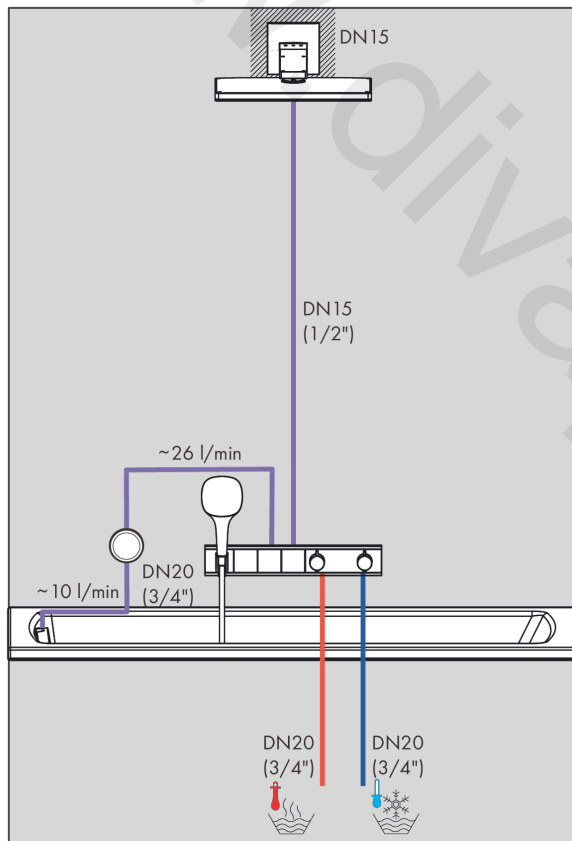

Rohrunterbrecher / Disconnecteur /
Pipe interrupter / Valvola antiriflusso /
Interruptor de tubería / Buisbeluchter /
Rørafbryder / Válvula anti-retorno /
Przerywacz rurowy / oddělovač trubky /
Prerušenie potrubia / 管道断续器 /
Περыватель трубы / Csőmegszakító /
Putkikatkain / Rörventil /
Vamzdžio pertraukiklis / Ventil cijevi /
Boru kesici / Valvã de oprire /
Διακοπή σωλήνα / Prekinjalnik cevi /
torukačesti / Saurules aidalītājs /
Element za regulaciju pritiska u
cevi vazduhom /
Røravbryter / Тръбен прекъсвач /
Ndërprerës i tubit / قاطع الحماصة