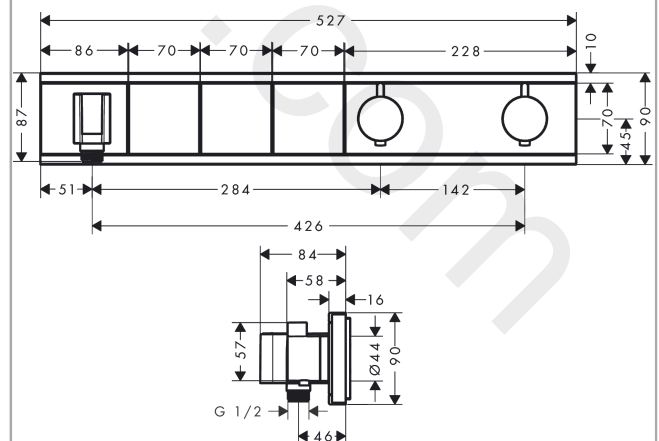

RainSelect

Thermostat for concealed installation for 3 functions with integrated shower holder

Finish: **Black/Chrome** Article Number: **15356600**

Description

product features

- consists of: Thermostat, shower holder
- 3 functions
- thermostat cartridge, Start/stop valve to operate the functions
- depending on volume flow and installation situation approx. 50% flow rate reduction and integrated shut off function
- Select push-button on/off control for 3 outlets
- simultaneous use of several outlets
- maximum flow rate at 3 bar: 38 l/min
- flow rate per outlet: 26 l/min
- flow rate by simultaneous use of all outlets: 38 l/min
- min. operating pressure: 1 bar
- max. operating pressure: 10 bar
- safety stop at 40 °C
- temperature limitation adjustable
- non-return valve
- for shower hoses with conical or cylindrical nut on both sides
- thermostat is delivered with buttons hand shower, Waterfall, Rain large
- connection type: basic set
- WRAS 2207061
- WRAS 2207061 - Approval letter 2207061

Article Details

Price excl. VAT

1.866,67 £

Technology

Product image

Scale drawing