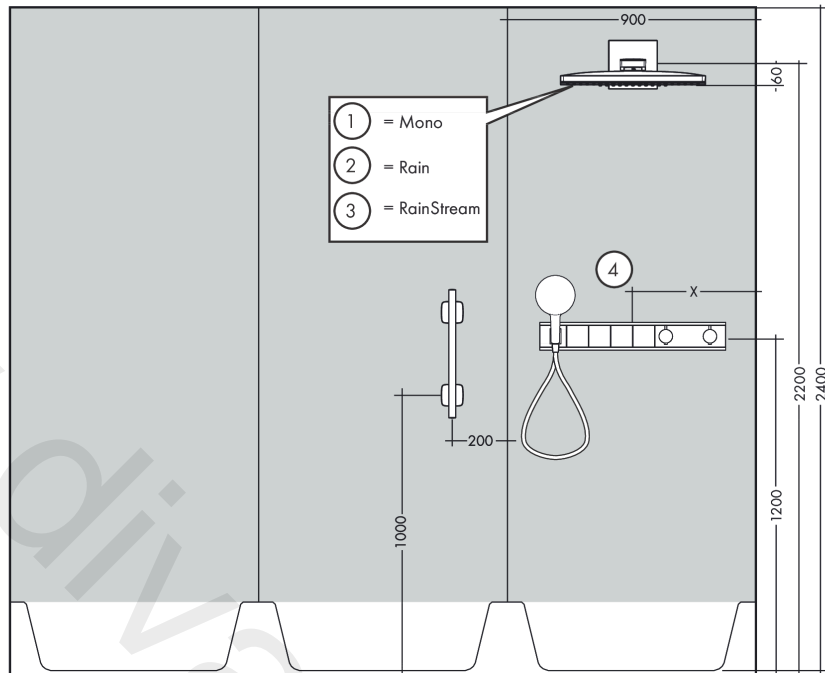

RainSelect

Thermostat for concealed installation for 4 functions with integrated shower holder

Finish: **Chrome** Article Number: **15357000**

Description

product features

- consists of: Thermostat, shower holder
- 4 functions
- thermostat cartridge, Start/stop valve to operate the functions
- depending on volume flow and installation situation approx. 50% flow rate reduction and integrated shut off function
- Select push-button on/off control for 4 outlets
- simultaneous use of several outlets
- maximum flow rate at 3 bar: 38 l/min
- flow rate per outlet: 26 l/min
- flow rate by simultaneous use of all outlets: 38 l/min
- min. operating pressure: 1 bar
- max. operating pressure: 10 bar
- safety stop at 40 °C
- temperature limitation adjustable
- non-return valve
- for shower hoses with conical or cylindrical nut on both sides
- thermostat is delivered with buttons hand shower, Waterfall, Rain large, Mono
- connection type: basic set
- WRAS 2207061
- WRAS 2207061 - Approval letter 2207061

Article Details

Price excl. VAT

2.191,67 £

Technology

Certificates / Sustainability

Product image

Scale drawing

RainSelect

Thermostat for concealed installation for 4 functions with integrated shower holder

Finish: **Chrome** Article Number: **15357000**

Installation examples

RainSelect
1531218X / 15357XXX

RainSelect

Thermostat for concealed installation for 4 functions with integrated shower holder

Finish: **Chrome** Article Number: **15357000**

Exploded Drawing

Year of production: >10/17

RainSelect

Thermostat for concealed installation for 4 functions with integrated shower holder

Finish: **Chrome** Article Number: **15357000**