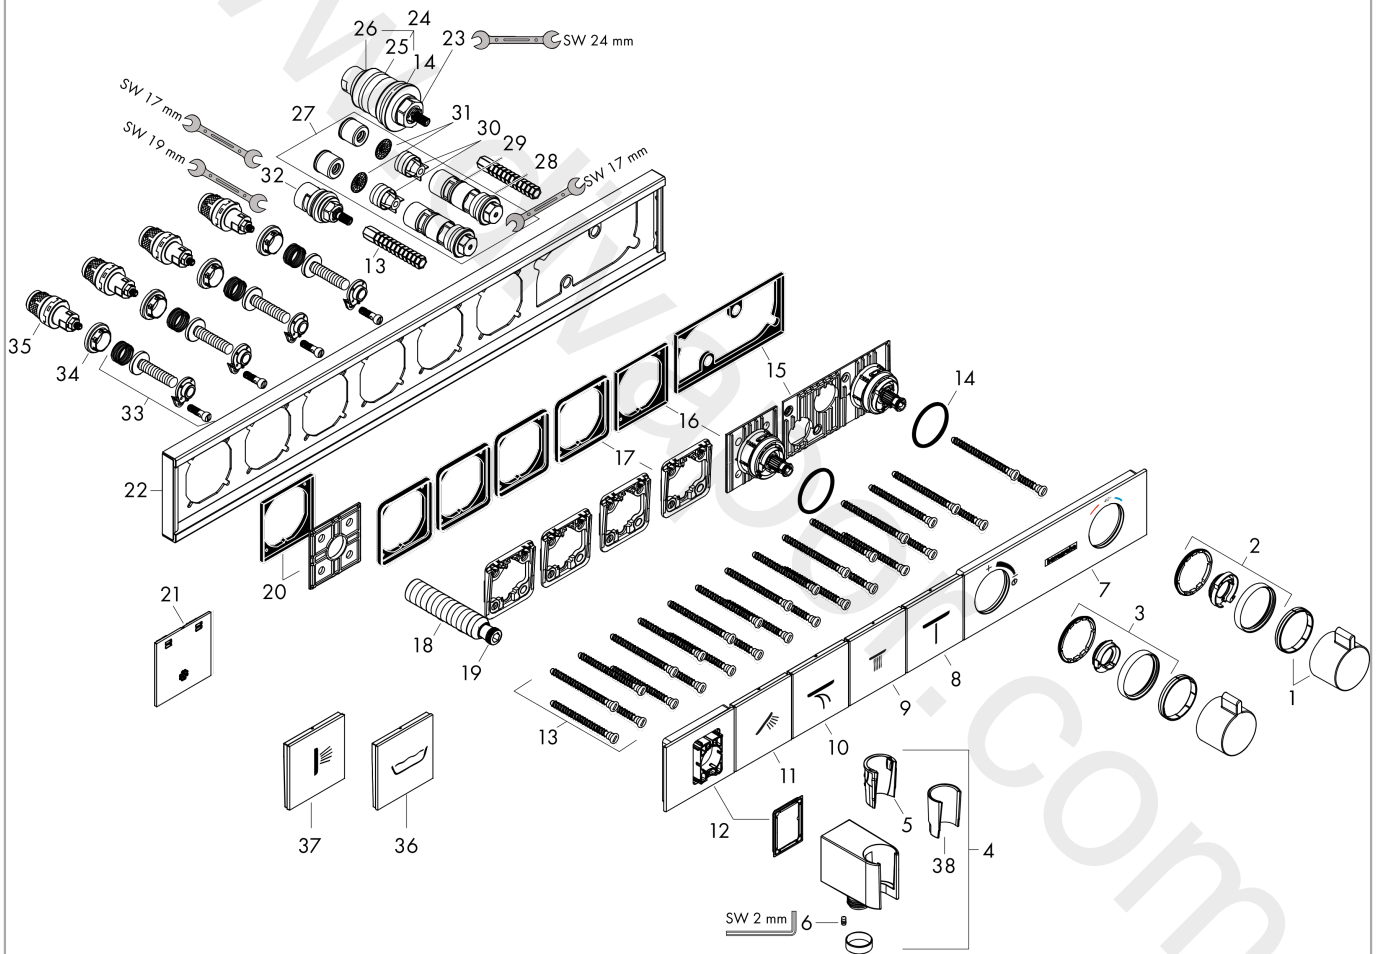

RainSelect

Thermostat for concealed installation for 4 functions with integrated shower holder

Finish: **Chrome** Article Number: **15357000**

Description

product features

- consists of: Thermostat, shower holder
- 4 functions
- thermostat cartridge, Start/stop valve to operate the functions
- depending on volume flow and installation situation approx. 50% flow rate reduction and integrated shut off function
- Select push-button on/off control for 4 outlets
- simultaneous use of several outlets
- maximum flow rate at 3 bar: 38 l/min
- flow rate per outlet: 26 l/min
- flow rate by simultaneous use of all outlets: 38 l/min
- min. operating pressure: 1 bar
- max. operating pressure: 10 bar
- safety stop at 40 °C
- temperature limitation adjustable
- non-return valve
- for shower hoses with conical or cylindrical nut on both sides
- thermostat is delivered with buttons hand shower, Waterfall, Rain large, Mono
- connection type: basic set
- WRAS 2207061
- WRAS 2207061 - Approval letter 2207061

Thermostat for concealed installation for 4 functions with integrated shower holder

Finish: **Chrome** Article Number: **15357000**

Installation examples

RainSelect
1531218X / 15357XXX

RainSelect

Thermostat for concealed installation for 4 functions with integrated shower holder

Finish: **Chrome** Article Number: **15357000**

Exploded Drawing

Year of production: >10/17

RainSelect

Thermostat for concealed installation for 4 functions with integrated shower holder

Finish: **Chrome** Article Number: **15357000**