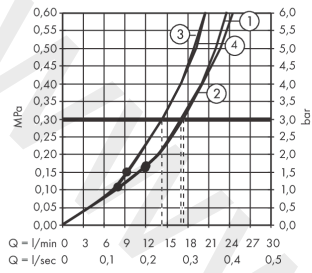

RainSelect

Thermostat for concealed installation for 4 functions with integrated shower holder

Finish: **Chrome** Article Number: **15357000**

Installation examples

RainSelect
1531218X / 15357XXX