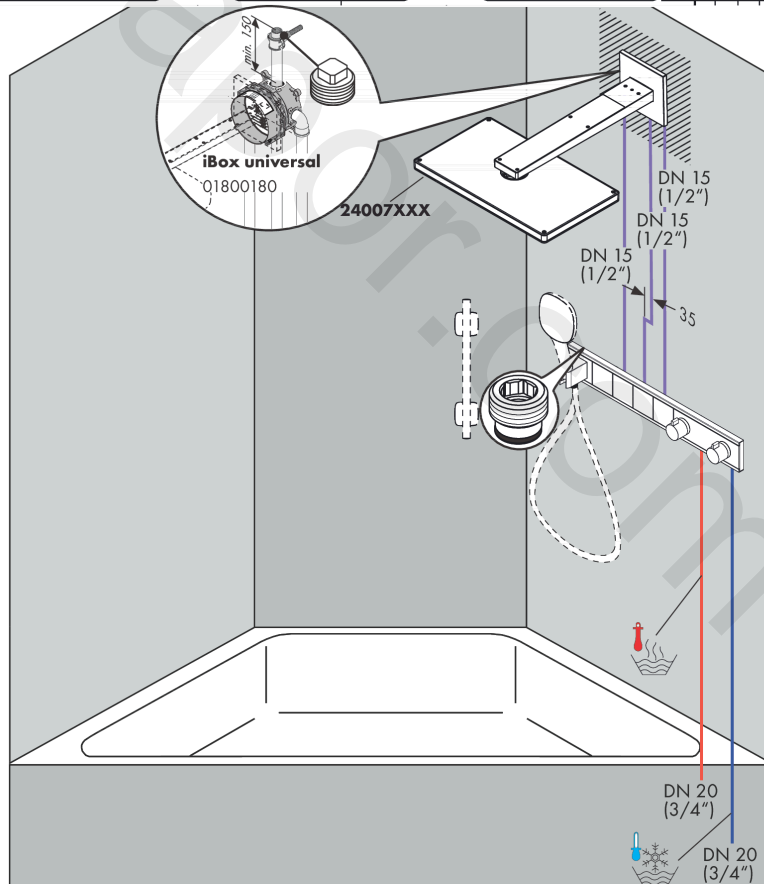

RainSelect

Thermostat for concealed installation for 4 functions with integrated shower holder

Finish: **Chrome** Article Number: **15357000**

Description

product features

- consists of: Thermostat, shower holder
- 4 functions
- thermostat cartridge, Start/stop valve to operate the functions
- depending on volume flow and installation situation approx. 50% flow rate reduction and integrated shut off function
- Select push-button on/off control for 4 outlets
- simultaneous use of several outlets
- maximum flow rate at 3 bar: 38 l/min
- flow rate per outlet: 26 l/min
- flow rate by simultaneous use of all outlets: 38 l/min
- min. operating pressure: 1 bar
- max. operating pressure: 10 bar
- safety stop at 40 °C
- temperature limitation adjustable
- non-return valve
- for shower hoses with conical or cylindrical nut on both sides
- thermostat is delivered with buttons hand shower, Waterfall, Rain large, Mono
- connection type: basic set
- WRAS 2207061
- WRAS 2207061 - Approval letter 2207061

Thermostat for concealed installation for 4 functions with integrated shower holder

Finish: **Chrome** Article Number: **15357000**

Installation examples

RainSelect
1531218X / 15357XXX

RainSelect

Thermostat for concealed installation for 4 functions with integrated shower holder

Finish: **Chrome** Article Number: **15357000**

Exploded Drawing

Year of production: >10/17

RainSelect

Thermostat for concealed installation for 4 functions with integrated shower holder

Finish: **Chrome** Article Number: **15357000**