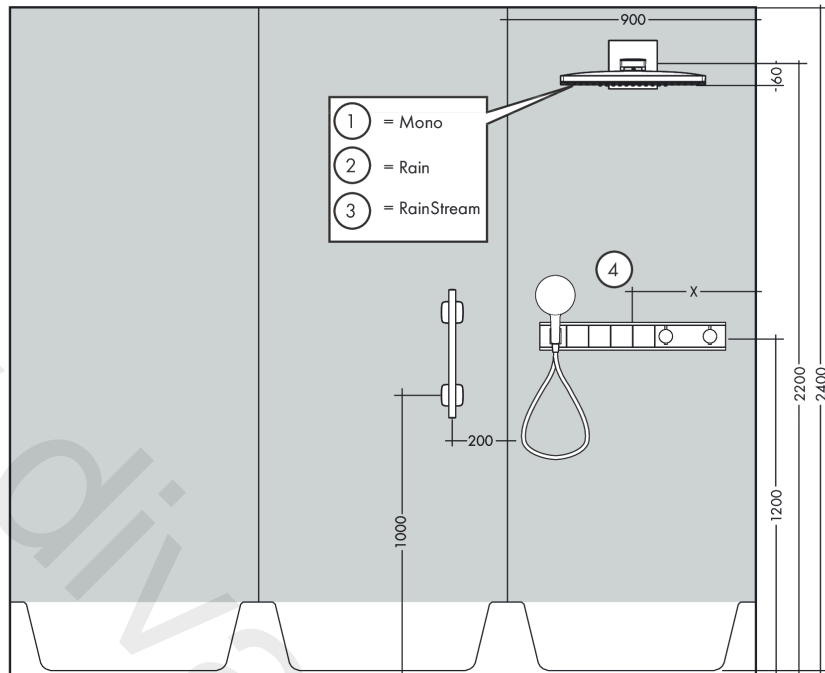

#### product features

- consists of: Thermostat, shower holder
- 4 functions
- thermostat cartridge, Start/stop valve to operate the functions
- depending on volume flow and installation situation approx. 50% flow rate reduction and integrated shut off function
- Select push-button on/off control for 4 outlets
- simultaneous use of several outlets
- maximum flow rate at 3 bar: 38 l/min
- flow rate per outlet: 26 l/min
- flow rate by simultaneous use of all outlets: 38 l/min
- min. operating pressure: 1 bar
- max. operating pressure: 10 bar
- safety stop at 40 °C
- temperature limitation adjustable
- non-return valve
- for shower hoses with conical or cylindrical nut on both sides
- thermostat is delivered with buttons hand shower, Waterfall, Rain large, Mono
- connection type: basic set
- WRAS 2207061
- WRAS 2207061 - Approval letter 2207061

### Scale drawing

**RainSelect**

Thermostat for concealed installation for 4 functions with integrated shower holder

Finish: **Black/Chrome** Article Number: **15357600**

Installation examples

**RainSelect**  
1531218X / 15357XXX