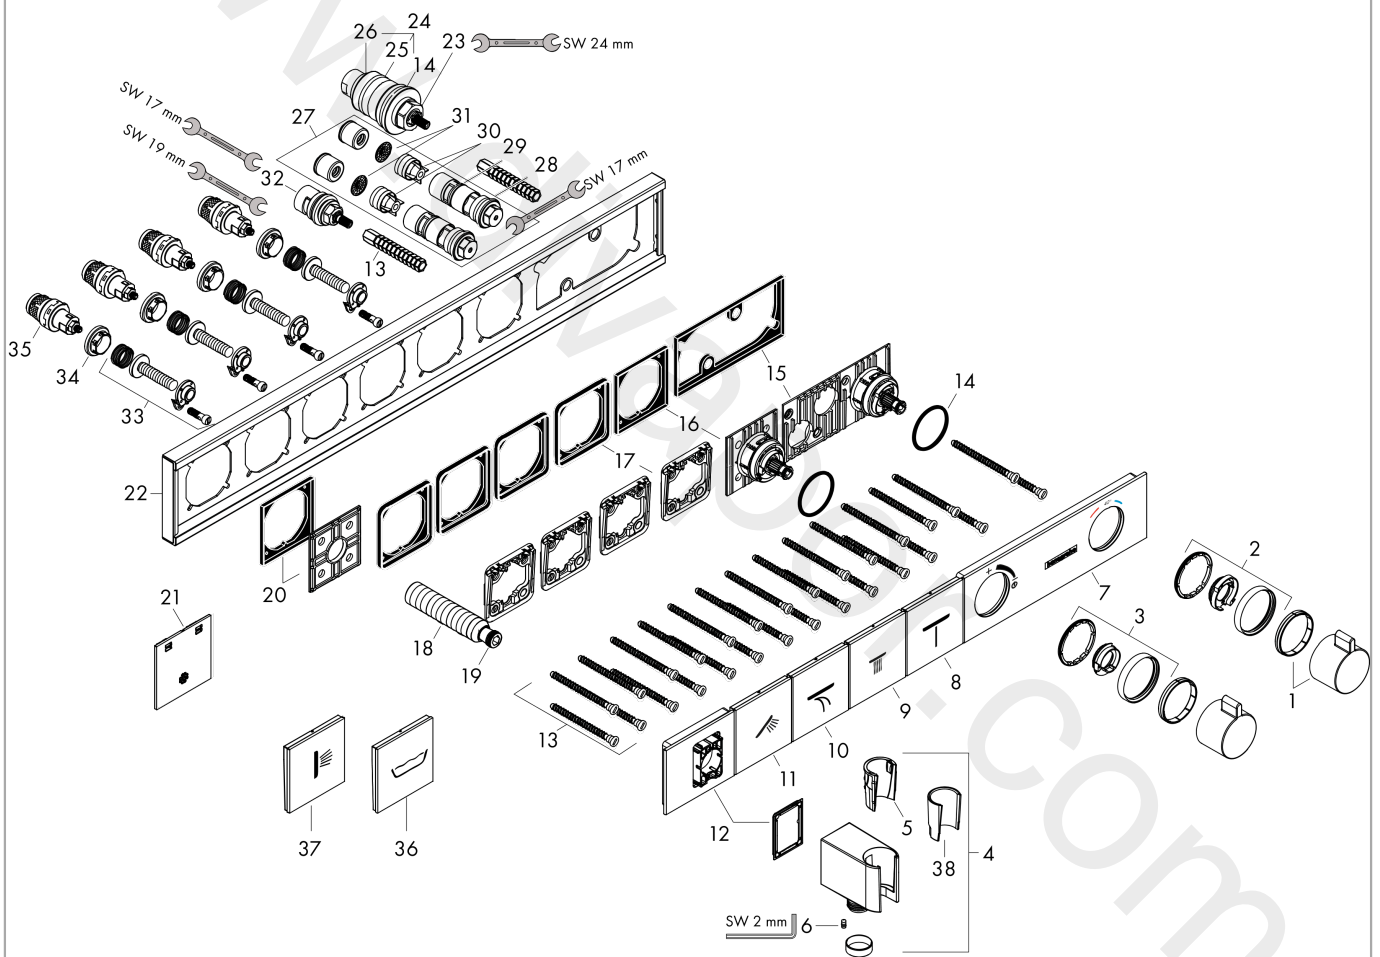

**RainSelect**

**Thermostat for concealed installation for 4 functions with integrated shower holder**

Finish: **Black/Chrome** Article Number: **15357600**

**Exploded Drawing**

Year of production: >10/17