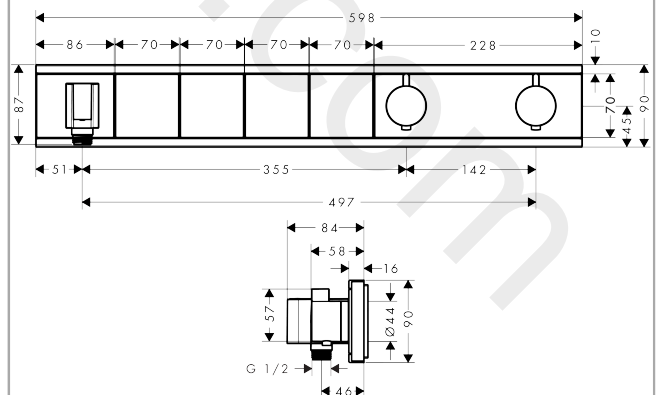

Scale drawing