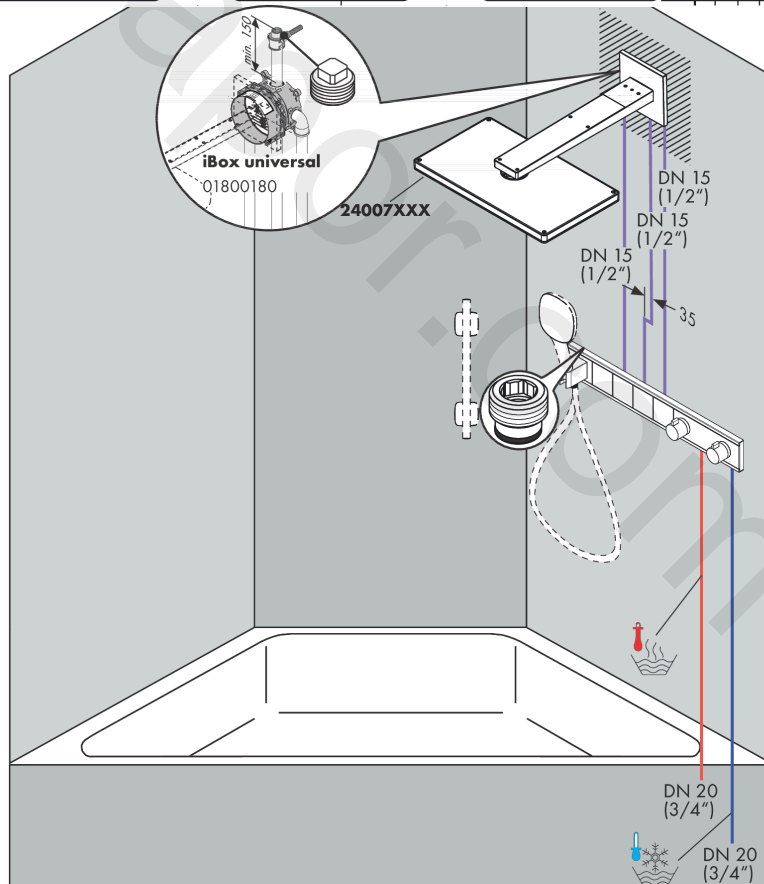

#### product features

- consists of: Thermostat, shower holder
- 4 functions
- thermostat cartridge, Start/stop valve to operate the functions
- depending on volume flow and installation situation approx. 50% flow rate reduction and integrated shut off function
- Select push-button on/off control for 4 outlets
- simultaneous use of several outlets
- maximum flow rate at 3 bar: 38 l/min
- flow rate per outlet: 26 l/min
- flow rate by simultaneous use of all outlets: 38 l/min
- min. operating pressure: 1 bar
- max. operating pressure: 10 bar
- safety stop at 40 °C
- temperature limitation adjustable
- non-return valve
- for shower hoses with conical or cylindrical nut on both sides
- thermostat is delivered with buttons hand shower, Waterfall, Rain large, Mono
- connection type: basic set
- WRAS 2207061
- WRAS 2207061 - Approval letter 2207061

### Scale drawing

**RainSelect**

Thermostat for concealed installation for 4 functions with integrated shower holder

Finish: **Black/Chrome** Article Number: **15357600**

Installation examples

**RainSelect**  
1531218X / 15357XXX