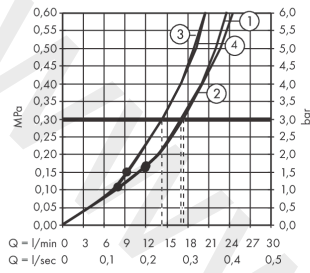

### Scale drawing

**RainSelect**

Thermostat for concealed installation for 4 functions with integrated shower holder

Finish: **Black/Chrome** Article Number: **15357600**

Installation examples

**RainSelect**  
1531218X / 15357XXX