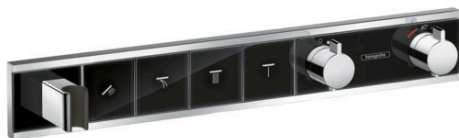

RainSelect

Thermostat for concealed installation for 4 functions with integrated shower holder

Finish: **Black/Chrome** Article Number: **15357600**

Description

product features

- consists of: Thermostat, shower holder
- 4 functions
- thermostat cartridge, Start/stop valve to operate the functions
- depending on volume flow and installation situation approx. 50% flow rate reduction and integrated shut off function
- Select push-button on/off control for 4 outlets
- simultaneous use of several outlets
- maximum flow rate at 3 bar: 38 l/min
- flow rate per outlet: 26 l/min
- flow rate by simultaneous use of all outlets: 38 l/min
- min. operating pressure: 1 bar
- max. operating pressure: 10 bar
- safety stop at 40 °C
- temperature limitation adjustable
- non-return valve
- for shower hoses with conical or cylindrical nut on both sides
- thermostat is delivered with buttons hand shower, Waterfall, Rain large, Mono
- connection type: basic set
- WRAS 2207061
- WRAS 2207061 - Approval letter 2207061

Article Details

Price excl. VAT

2.191,67 £

Technology

Product image