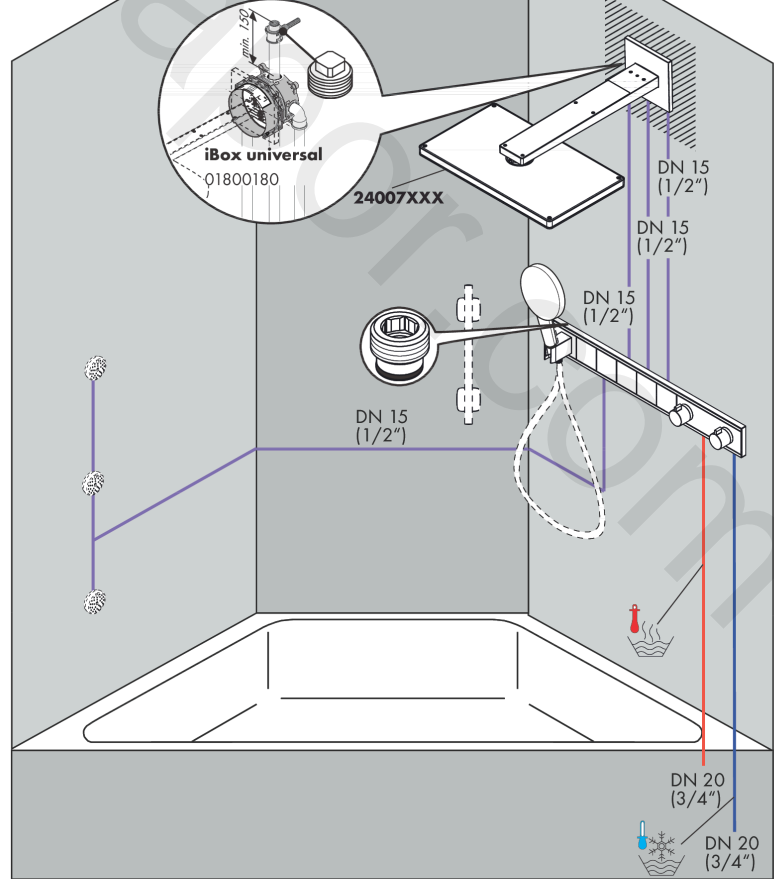

#### product features

- consists of: Thermostat, shower holder
- 5 functions
- thermostat cartridge, Start/stop valve to operate the functions
- depending on volume flow and installation situation approx. 50% flow rate reduction and integrated shut off function
- Select push-button on/off control for 5 outlets
- simultaneous use of several outlets
- maximum flow rate at 3 bar: 38 l/min
- flow rate per outlet: 26 l/min
- flow rate by simultaneous use of all outlets: 38 l/min
- min. operating pressure: 1 bar
- max. operating pressure: 10 bar
- safety stop at 40 °C
- temperature limitation adjustable
- non-return valve
- for shower hoses with conical or cylindrical nut on both sides
- thermostat is delivered with buttons hand shower, Waterfall, Rain large, Mono, body shower
- connection type: basic set
- WRAS 2207061
- WRAS 2207061 - Approval letter 2207061

### Product image

### Scale drawing

**RainSelect**

Thermostat for concealed installation for 5 functions with integrated shower holder

Finish: **Chrome** Article Number: **15358000**

Installation examples

**RainSelect**  
1531318X / 15358XXX

**RainSelect**

**Thermostat for concealed installation for 5 functions with integrated shower holder**

Finish: **Chrome** Article Number: **15358000**

**Exploded Drawing**

Year of production: >10/17