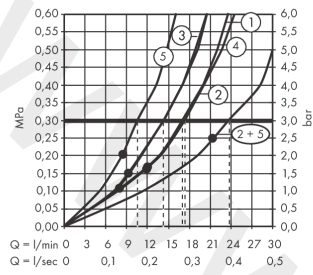

### Scale drawing

**RainSelect**

Thermostat for concealed installation for 5 functions with integrated shower holder

Finish: **Chrome** Article Number: **15358000**

Installation examples

**RainSelect**  
1531318X / 15358XXX