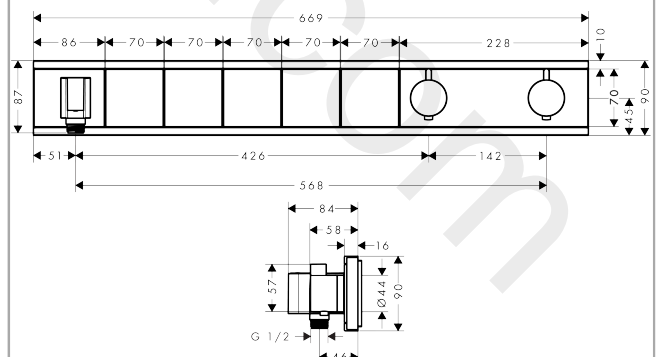

Scale drawing