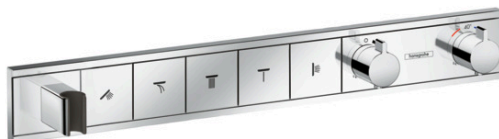

RainSelect

Thermostat for concealed installation for 5 functions with integrated shower holder

Finish: **Chrome** Article Number: **15358000**

Description

product features

- consists of: Thermostat, shower holder
- 5 functions
- thermostat cartridge, Start/stop valve to operate the functions
- depending on volume flow and installation situation approx. 50% flow rate reduction and integrated shut off function
- Select push-button on/off control for 5 outlets
- simultaneous use of several outlets
- maximum flow rate at 3 bar: 38 l/min
- flow rate per outlet: 26 l/min
- flow rate by simultaneous use of all outlets: 38 l/min
- min. operating pressure: 1 bar
- max. operating pressure: 10 bar
- safety stop at 40 °C
- temperature limitation adjustable
- non-return valve
- for shower hoses with conical or cylindrical nut on both sides
- thermostat is delivered with buttons hand shower, Waterfall, Rain large, Mono, body shower
- connection type: basic set
- WRAS 2207061
- WRAS 2207061 - Approval letter 2207061

Article Details

Price excl. VAT

2.483,33 £

Technology

Certificates / Sustainability

Product image