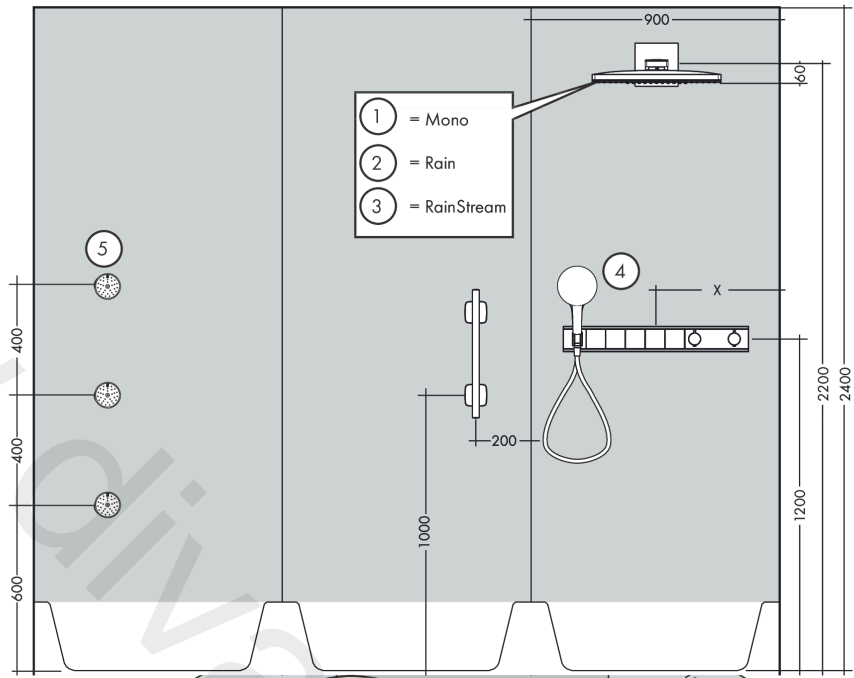

### Scale drawing

**RainSelect**

Thermostat for concealed installation for 5 functions with integrated shower holder

Finish: **Chrome** Article Number: **15358000**

Installation examples

**RainSelect**  
1531318X / 15358XXX