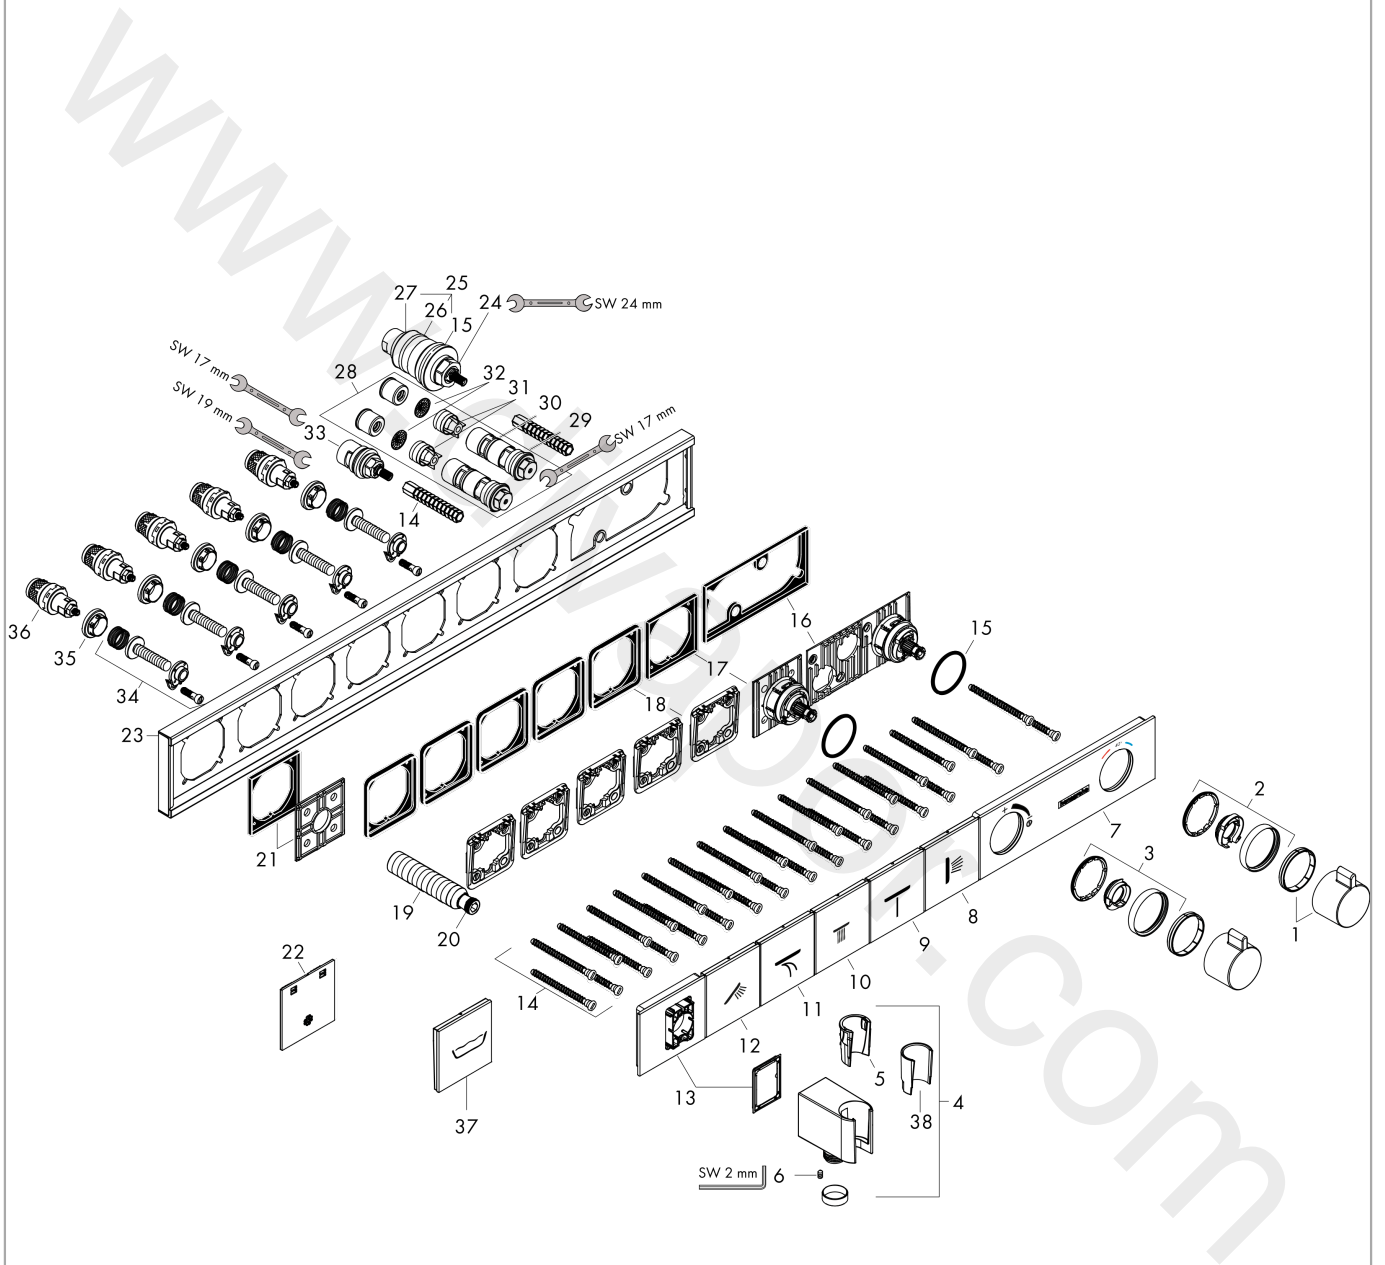

RainSelect

Thermostat for concealed installation for 5 functions with integrated shower holder

Finish: **Chrome** Article Number: **15358000**

Exploded Drawing

Year of production: >10/17

RainSelect

Thermostat for concealed installation for 5 functions with integrated shower holder

Finish: **Chrome** Article Number: **15358000**

Spare part list

Year of production: >10/17

Pos.	Description	Article Number	Price	PU
1	handle for thermostat	92215000	£ 64,00	1
2	safety set	93112000	£ 35,00	1
3	safety set	93113000	£ 35,00	1
4	shower holder, assy	93114000	£ 110,00	1
5	guide (conical)	94163000	£ 9,00	1
6	hollow set screw M4x8	97669000	£ 3,30	1
7	cover	93105000	£ 173,00	1
8	symbol body shower	93304000	£ 79,00	1
9	symbol Mono	93306000	£ 79,00	1
10	symbol head shower Rain large	93107000	£ 79,00	1
11	symbol Flood jet	93305000	£ 79,00	1
12	symbol handshower	93106000	£ 79,00	1
13	cover	93108000	£ 110,00	1
14	mounting kit	93102000	£ 25,00	1
15	O-ring 38x2,5	98198000	£ 6,10	1
16	adapter for handle	93109000	£ 25,00	1
17	adapter for handle	93315000	£ 51,00	1
18	support element	93111000	£ 13,30	1
19	connecting thread G½	93830000	£ 51,00	1
20	O-ring 11x2	98127000	£ 3,30	1
21	support element	93314000	£ 25,00	1
22	fit-up aid	93417000	£ 6,10	1
23	escutcheon	93318000	£ 445,00	1
24	thermostat cartridge	96633000	£ 137,00	1
25	sealing set	96636000	£ 51,00	1
26	O-ring 34x2	98383000	£ 6,10	1
27	O-ring 26x2	98147000	£ 3,30	1
28	service unit	93406000	£ 96,00	1
29	O-ring 20x2	98165000	£ 3,30	1
30	O-ring 20x1,5	98197000	£ 3,30	1
31	non return valve	96655000	£ 13,30	1
32	filter	97367000	£ 9,00	1
33	shut off unit	98536000	£ 79,00	1
34	Select-adapter	93103000	£ 25,00	1
35	nut	98368000	£ 13,30	1
36	shut off unit	95758000	£ 110,00	1
37	symbol tub	93303000	£ 79,00	1
38	guide	95531000	£ 6,10	1
a	concealed item	15313180	£ 1.530,00	1
b	extension 25 mm	93435000	£ 445,00	1
c	extension 16 mm	93440000	£ 2.330,00	1