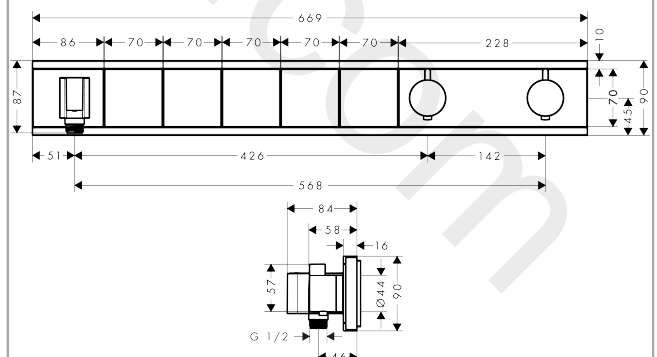

RainSelect**Thermostat for concealed installation for 5 functions with integrated shower holder**Finish: **White/Chrome** Article Number: **15358400****Description****product features**

- consists of: Thermostat, shower holder
- 5 functions
- thermostat cartridge, Start/stop valve to operate the functions
- depending on volume flow and installation situation approx. 50% flow rate reduction and integrated shut off function
- Select push-button on/off control for 5 outlets
- simultaneous use of several outlets
- maximum flow rate at 3 bar: 38 l/min
- flow rate per outlet: 26 l/min
- flow rate by simultaneous use of all outlets: 38 l/min
- min. operating pressure: 1 bar
- max. operating pressure: 10 bar
- safety stop at 40 °C
- temperature limitation adjustable
- non-return valve
- for shower hoses with conical or cylindrical nut on both sides
- thermostat is delivered with buttons hand shower, Waterfall, Rain large, Mono, body shower
- connection type: basic set
- WRAS 2207061
- WRAS 2207061 - Approval letter 2207061

Article Details

Price excl. VAT

2.483,33 £

Technology**Product image****Scale drawing**

RainSelect

Thermostat for concealed installation for 5 functions with integrated shower holder

Finish: **White/Chrome** Article Number: **15358400**