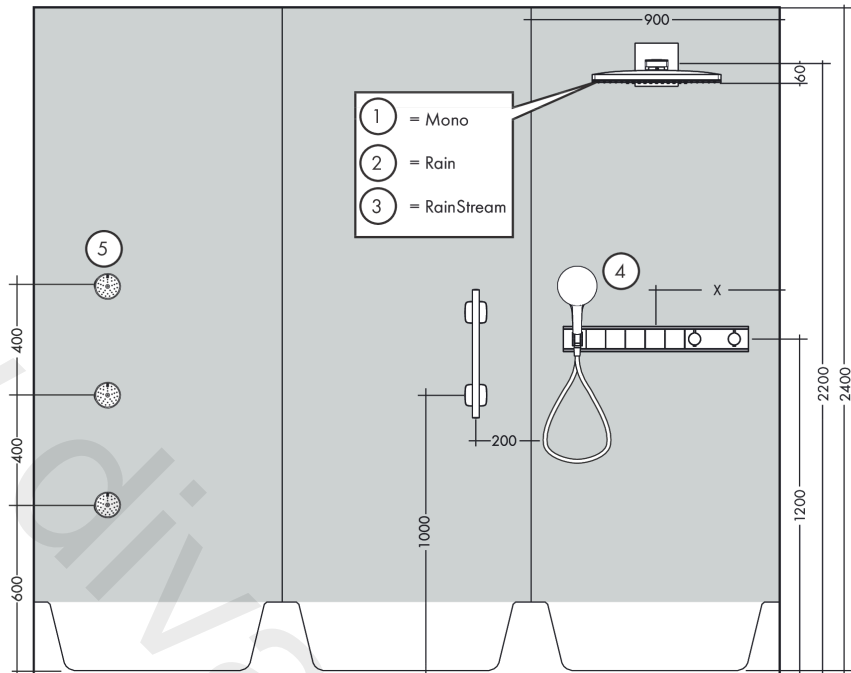

RainSelect**Thermostat for concealed installation for 5 functions with integrated shower holder**Finish: **White/Chrome** Article Number: **15358400****Description****product features**

- consists of: Thermostat, shower holder
- 5 functions
- thermostat cartridge, Start/stop valve to operate the functions
- depending on volume flow and installation situation approx. 50% flow rate reduction and integrated shut off function
- Select push-button on/off control for 5 outlets
- simultaneous use of several outlets
- maximum flow rate at 3 bar: 38 l/min
- flow rate per outlet: 26 l/min
- flow rate by simultaneous use of all outlets: 38 l/min
- min. operating pressure: 1 bar
- max. operating pressure: 10 bar
- safety stop at 40 °C
- temperature limitation adjustable
- non-return valve
- for shower hoses with conical or cylindrical nut on both sides
- thermostat is delivered with buttons hand shower, Waterfall, Rain large, Mono, body shower
- connection type: basic set
- WRAS 2207061
- WRAS 2207061 - Approval letter 2207061

Article Details

Price excl. VAT

2.483,33 £

Technology**Product image****Scale drawing**

RainSelect

Thermostat for concealed installation for 5 functions with integrated shower holder

Finish: **White/Chrome** Article Number: **15358400**

Installation examples

RainSelect
1531318X / 15358XXX

RainSelect

Thermostat for concealed installation for 5 functions with integrated shower holder

Finish: **White/Chrome** Article Number: **15358400**

Exploded Drawing

Year of production: >10/17

RainSelect

Thermostat for concealed installation for 5 functions with integrated shower holder

Finish: **White/Chrome** Article Number: **15358400**

Spare part list

Year of production: >10/17