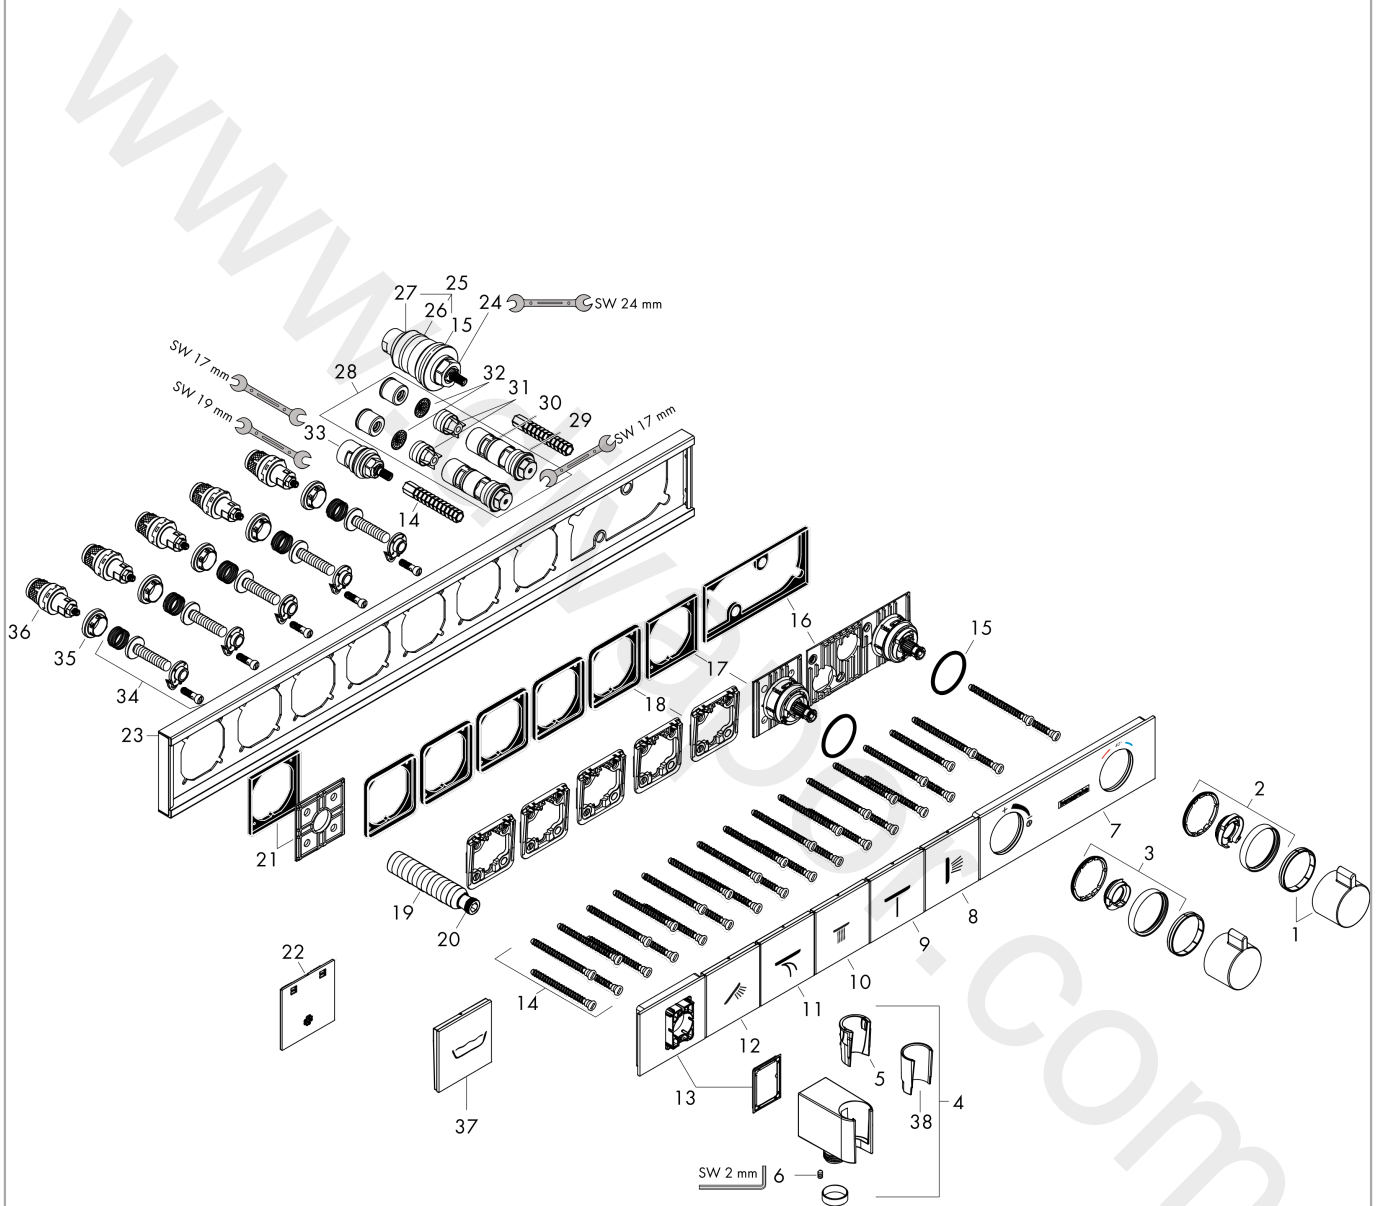

RainSelect**Thermostat for concealed installation for 5 functions with integrated shower holder**Finish: **White/Chrome** Article Number: **15358400****Description****product features**

- consists of: Thermostat, shower holder
- 5 functions
- thermostat cartridge, Start/stop valve to operate the functions
- depending on volume flow and installation situation approx. 50% flow rate reduction and integrated shut off function
- Select push-button on/off control for 5 outlets
- simultaneous use of several outlets
- maximum flow rate at 3 bar: 38 l/min
- flow rate per outlet: 26 l/min
- flow rate by simultaneous use of all outlets: 38 l/min
- min. operating pressure: 1 bar
- max. operating pressure: 10 bar
- safety stop at 40 °C
- temperature limitation adjustable
- non-return valve
- for shower hoses with conical or cylindrical nut on both sides
- thermostat is delivered with buttons hand shower, Waterfall, Rain large, Mono, body shower
- connection type: basic set
- WRAS 2207061
- WRAS 2207061 - Approval letter 2207061

Article Details

Price excl. VAT

2.483,33 £

Technology**Product image****Scale drawing**

RainSelect

Thermostat for concealed installation for 5 functions with integrated shower holder

Finish: **White/Chrome** Article Number: **15358400**

Installation examples

RainSelect
1531318X / 15358XXX

RainSelect

Thermostat for concealed installation for 5 functions with integrated shower holder

Finish: **White/Chrome** Article Number: **15358400**

Exploded Drawing

Year of production: >10/17

RainSelect

Thermostat for concealed installation for 5 functions with integrated shower holder

Finish: **White/Chrome** Article Number: **15358400**

Spare part list

Year of production: >10/17