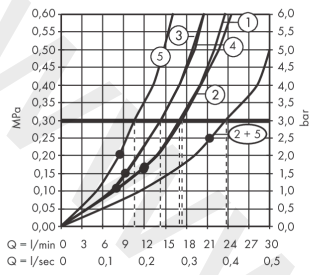

RainSelect

Thermostat for concealed installation for 5 functions with integrated shower holder

Finish: **White/Chrome** Article Number: **15358400**

Installation examples

RainSelect
1531318X / 15358XXX