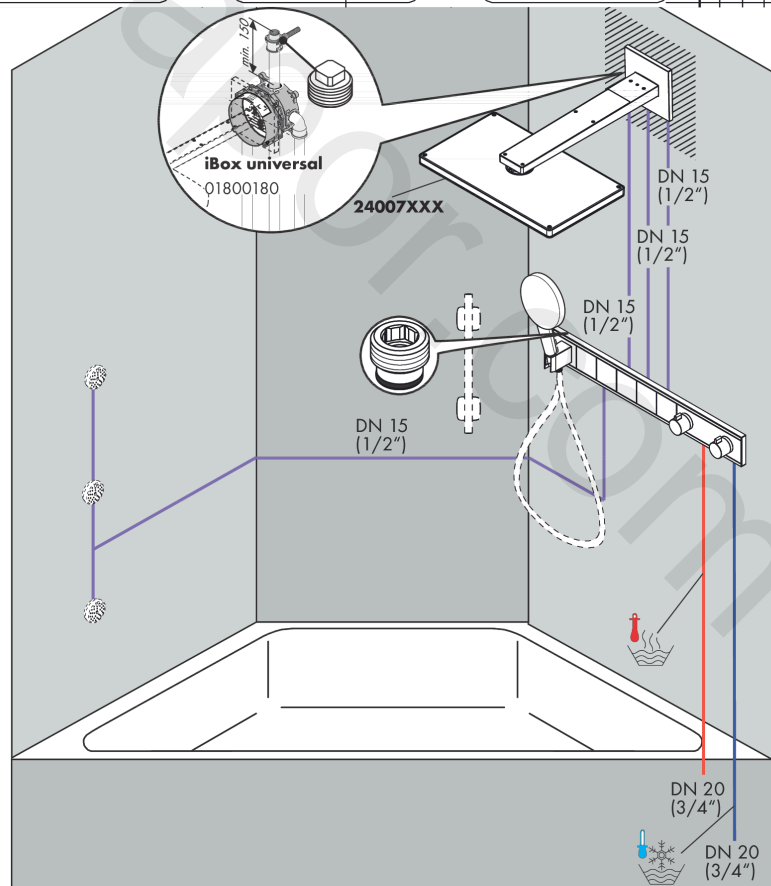

RainSelect**Thermostat for concealed installation for 5 functions with integrated shower holder**Finish: **White/Chrome** Article Number: **15358400****Description****product features**

- consists of: Thermostat, shower holder
- 5 functions
- thermostat cartridge, Start/stop valve to operate the functions
- depending on volume flow and installation situation approx. 50% flow rate reduction and integrated shut off function
- Select push-button on/off control for 5 outlets
- simultaneous use of several outlets
- maximum flow rate at 3 bar: 38 l/min
- flow rate per outlet: 26 l/min
- flow rate by simultaneous use of all outlets: 38 l/min
- min. operating pressure: 1 bar
- max. operating pressure: 10 bar
- safety stop at 40 °C
- temperature limitation adjustable
- non-return valve
- for shower hoses with conical or cylindrical nut on both sides
- thermostat is delivered with buttons hand shower, Waterfall, Rain large, Mono, body shower
- connection type: basic set
- WRAS 2207061
- WRAS 2207061 - Approval letter 2207061

Article Details

Price excl. VAT

2.483,33 £

Technology**Product image****Scale drawing**

RainSelect

Thermostat for concealed installation for 5 functions with integrated shower holder

Finish: **White/Chrome** Article Number: **15358400**

Installation examples

RainSelect
1531318X / 15358XXX

RainSelect

Thermostat for concealed installation for 5 functions with integrated shower holder

Finish: **White/Chrome** Article Number: **15358400**

Exploded Drawing

Year of production: >10/17

RainSelect

Thermostat for concealed installation for 5 functions with integrated shower holder

Finish: **White/Chrome** Article Number: **15358400**

Spare part list

Year of production: >10/17