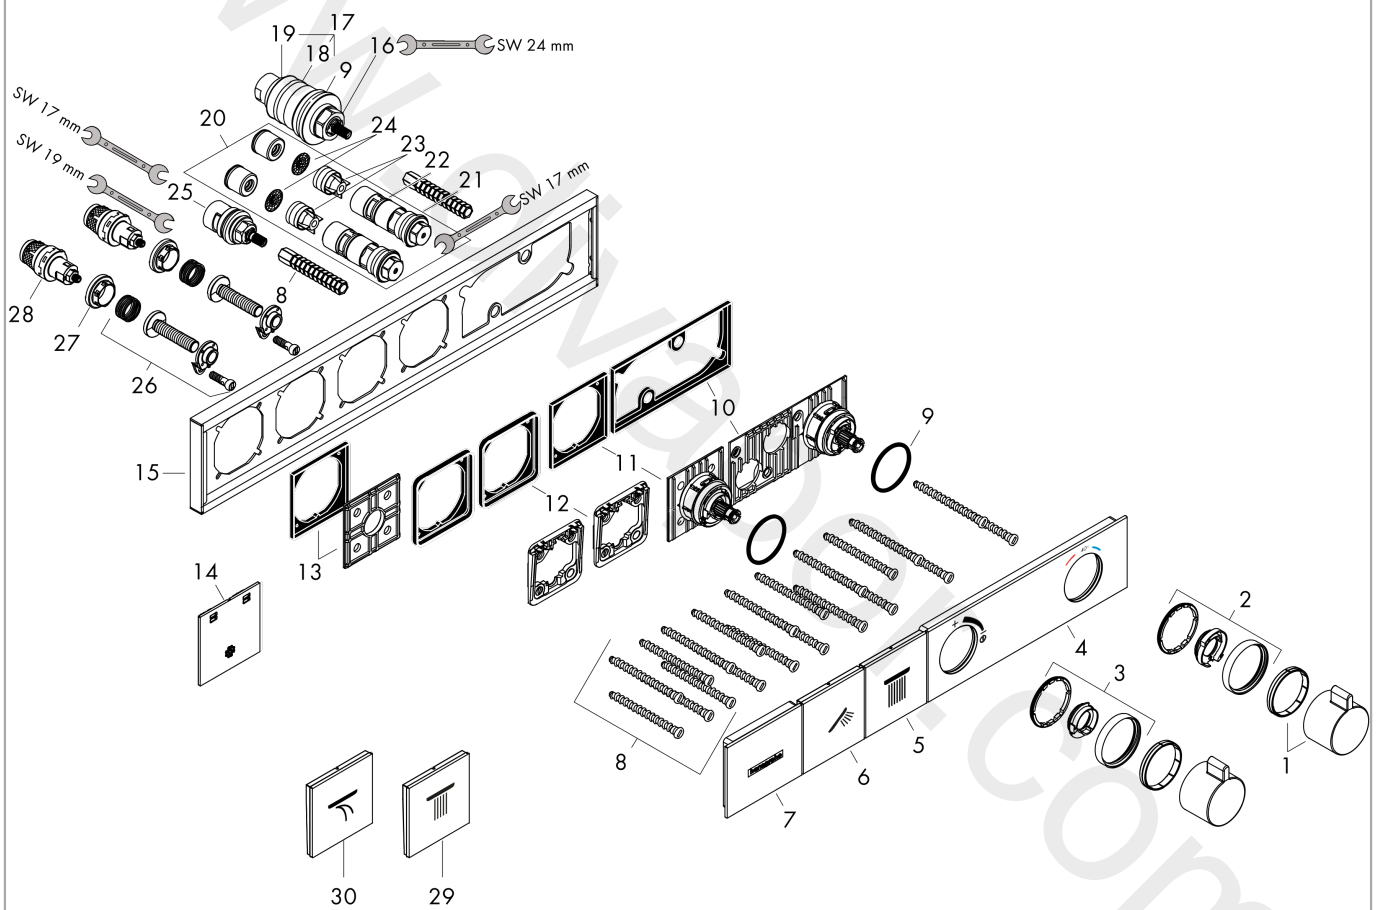

RainSelect

Thermostat for concealed installation for 2 functions

Finish: **Chrome** Article Number: **15380000**

Spare part list

Year of production: >07/19

Pos.	Description	Article Number	Price	PU
1	handle for thermostat	92215000	£ 64,00	1
2	safety set	93112000	£ 35,00	1
3	safety set	93113000	£ 35,00	1
4	cover	93105000	£ 173,00	1
5	symbol head shower	93499000	£ 79,00	1
6	symbol handshower	93106000	£ 79,00	1
7	cover	93501000	£ 96,00	1
8	mounting kit	93102000	£ 25,00	1
9	O-ring 38x2,5	98198000	£ 6,10	1
10	adapter for handle	93109000	£ 25,00	1
11	adapter for handle	93315000	£ 51,00	1
12	support element	93111000	£ 13,30	1
13	support element	93314000	£ 25,00	1
14	fit-up aid	93417000	£ 6,10	1
15	escutcheon	93104000	£ 370,00	1
16	thermostat cartridge	96633000	£ 137,00	1
17	sealing set	96636000	£ 51,00	1
18	O-ring 34x2	98383000	£ 6,10	1
19	O-ring 26x2	98147000	£ 3,30	1
20	service unit	93406000	£ 96,00	1
21	O-ring 20x2	98165000	£ 3,30	1
22	O-ring 20x1,5	98197000	£ 3,30	1
23	non return valve	96655000	£ 13,30	1
24	filter	97367000	£ 9,00	1
25	shut off unit	98536000	£ 79,00	1
26	Select-adapter	93103000	£ 25,00	1
27	nut	98368000	£ 13,30	1
28	shut off unit	95758000	£ 110,00	1
29	symbol head shower Rain large	93107000	£ 79,00	1
30	symbol Flood jet	93305000	£ 79,00	1
a	concealed item	15310180	£ 1.030,00	1
b	Grease	90920000	£ 16,10	1