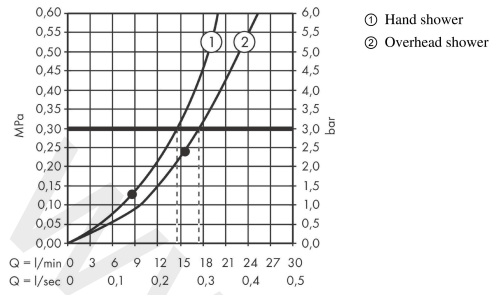

RainSelect

Thermostat for concealed installation for 2 functions

Finish: **Chrome** Article Number: **15380000**

Flowchart