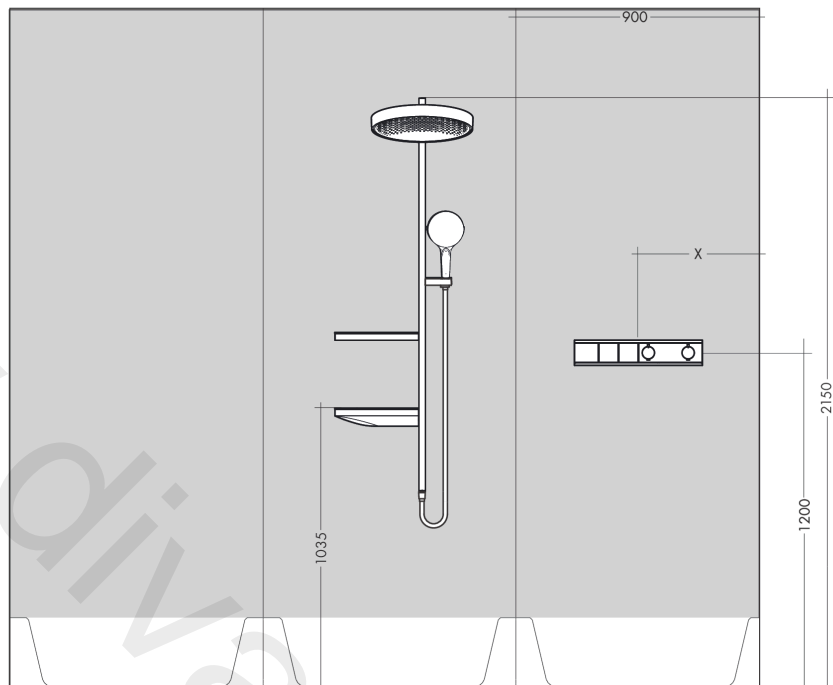

RainSelect
Thermostat for concealed installation for 2 functions
Finish: **Chrome** Article Number: **15380000**

Installation examples

RainSelect
1531018X / 15380XXX