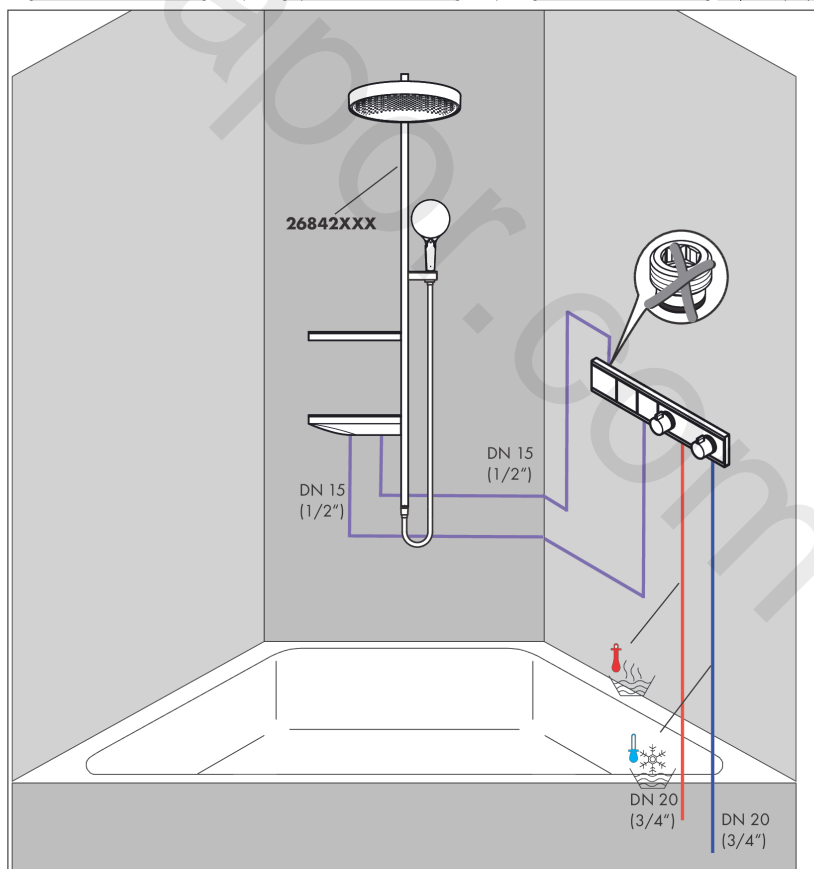

RainSelect
Thermostat for concealed installation for 2 functions
Finish: **Chrome** Article Number: **15380000**

Installation examples

RainSelect
1531018X / 15380XXX