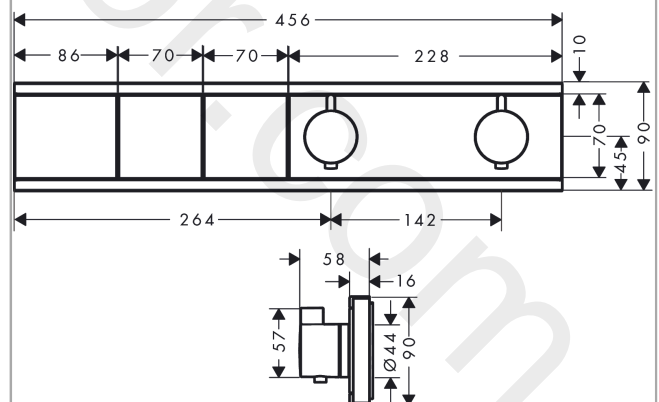

RainSelect

Thermostat for concealed installation for 2 functions

Finish: **Chrome** Article Number: **15380000**

Description

product features

- 2 functions
- simultaneous use of several outlets
- Select push-button on/off control for 2 outlets
- depending on volume flow and installation situation approx. 50% flow rate reduction and integrated shut off function
- thermostat cartridge, Start/stop valve to operate the functions
- maximum flow rate at 3 bar: 38 l/min
- flow rate per outlet: 26 l/min
- flow rate by simultaneous use of all outlets: 38 l/min
- min. operating pressure: 1 bar
- max. operating pressure: 10 bar
- Safety stop at 40 °C
- temperature limitation adjustable
- non-return valve
- connection type: basic set
- Thermostat is delivered with buttons handshower and PowderRain
- WRAS 2207061
- WRAS 2207061 - Approval letter 2207061

Article Details

Price excl. VAT

1.258,33 £

Technology

Design awards

Certificates / Sustainability

Product image

Scale drawing

RainSelect

Thermostat for concealed installation for 2 functions

Finish: **Chrome** Article Number: **15380000**

Flowchart

RainSelect
Thermostat for concealed installation for 2 functions
 Finish: **Chrome** Article Number: **15380000**