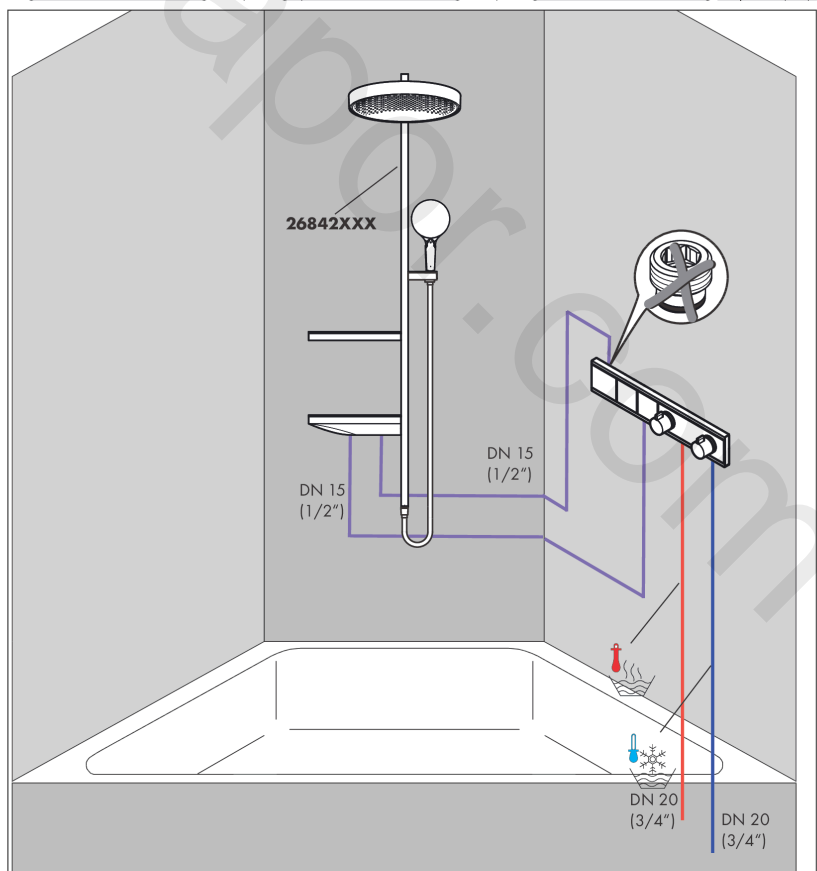

RainSelect
Thermostat for concealed installation for 2 functions
Finish: **Brushed Bronze** Article Number: **15380140**

Installation examples

RainSelect
1531018X / 15380XXX