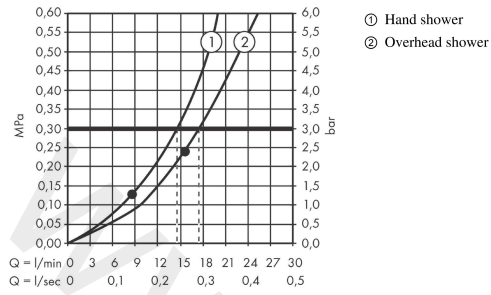

RainSelect

Thermostat for concealed installation for 2 functions

Finish: **Brushed Bronze** Article Number: **15380140**

Flowchart

www.divapor.com