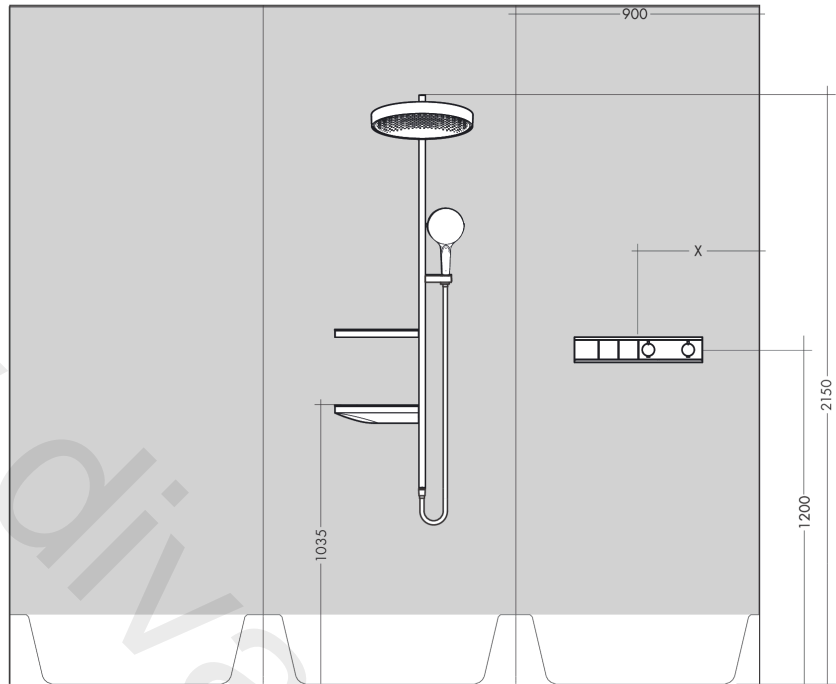

RainSelect
Thermostat for concealed installation for 2 functions
Finish: **Brushed Bronze** Article Number: **15380140**

Installation examples

RainSelect
1531018X / 15380XXX