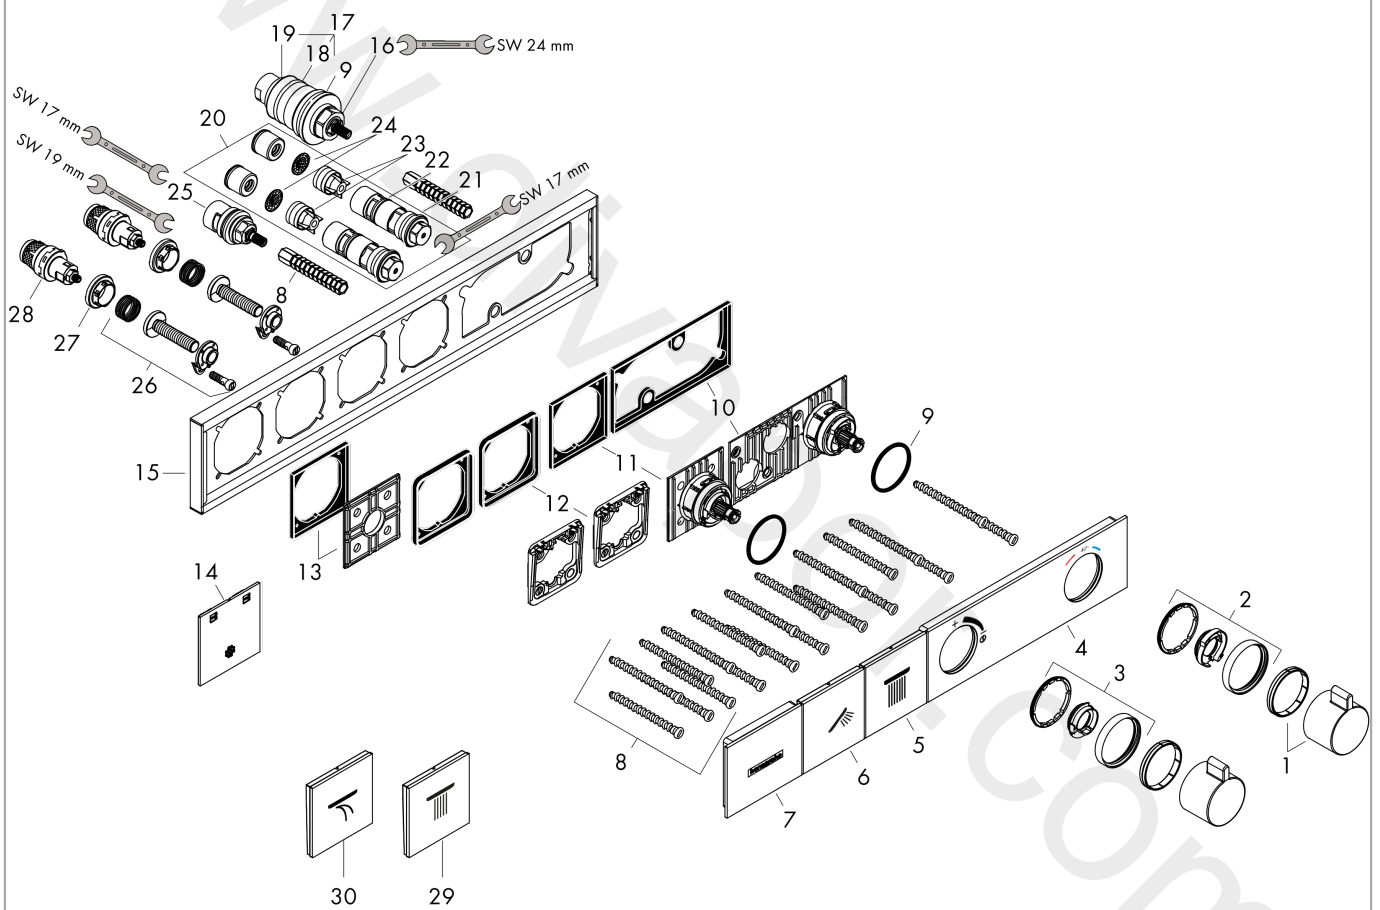

RainSelect

Thermostat for concealed installation for 2 functions

Finish: **Brushed Bronze** Article Number: **15380140**

Spare part list

Year of production: >04/20

Pos.	Description	Article Number	Price	PU
1	handle for thermostat	92215140	£ 96,00	1
2	safety set	93112140	£ 51,00	1
3	safety set	93113140	£ 51,00	1
4	cover	93105140	£ 260,00	1
5	symbol head shower	93499140	£ 118,00	1
6	symbol handshower	93106140	£ 118,00	1
7	cover	93501140	£ 142,00	1
8	mounting kit	93102000	£ 25,00	1
9	O-ring 38x2,5	98198000	£ 6,10	1
10	adapter for handle	93109000	£ 25,00	1
11	adapter for handle	93315000	£ 51,00	1
12	support element	93111000	£ 13,30	1
13	support element	93314000	£ 25,00	1
14	fit-up aid	93417000	£ 6,10	1
15	escutcheon	93104140	£ 550,00	1
16	thermostat cartridge	96633000	£ 137,00	1
17	sealing set	96636000	£ 51,00	1
18	O-ring 34x2	98383000	£ 6,10	1
19	O-ring 26x2	98147000	£ 3,30	1
20	service unit	93406000	£ 96,00	1
21	O-ring 20x2	98165000	£ 3,30	1
22	O-ring 20x1,5	98197000	£ 3,30	1
23	non return valve	96655000	£ 13,30	1
24	filter	97367000	£ 9,00	1
25	shut off unit	98536000	£ 79,00	1
26	Select-adapter	93103000	£ 25,00	1
27	nut	98368000	£ 13,30	1
28	shut off unit	95758000	£ 110,00	1
29	symbol head shower Rain large	93107140	£ 118,00	1
30	symbol Flood jet	93305140	£ 118,00	1
a	concealed item	15310180	£ 1.030,00	1
b	extension 25 mm	93432000	£ 370,00	1
c	Grease	90920000	£ 16,10	1