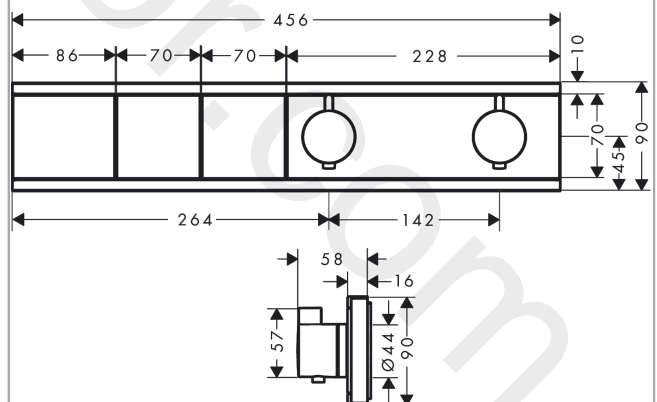

RainSelect

Thermostat for concealed installation for 2 functions

Finish: **Brushed Bronze** Article Number: **15380140**

Description

product features

- 2 functions
- simultaneous use of several outlets
- Select push-button on/off control for 2 outlets
- depending on volume flow and installation situation approx. 50% flow rate reduction and integrated shut off function
- thermostat cartridge, Start/stop valve to operate the functions
- maximum flow rate at 3 bar: 38 l/min
- flow rate per outlet: 26 l/min
- flow rate by simultaneous use of all outlets: 38 l/min
- min. operating pressure: 1 bar
- max. operating pressure: 10 bar
- Safety stop at 40 °C
- temperature limitation adjustable
- non-return valve
- connection type: basic set
- Thermostat is delivered with buttons handshower and PowderRain
- WRAS 2207061
- WRAS 2207061 - Approval letter 2207061

Article Details

Price excl. VAT

1.887,50 £

Technology

Design awards

Product image

Scale drawing

RainSelect