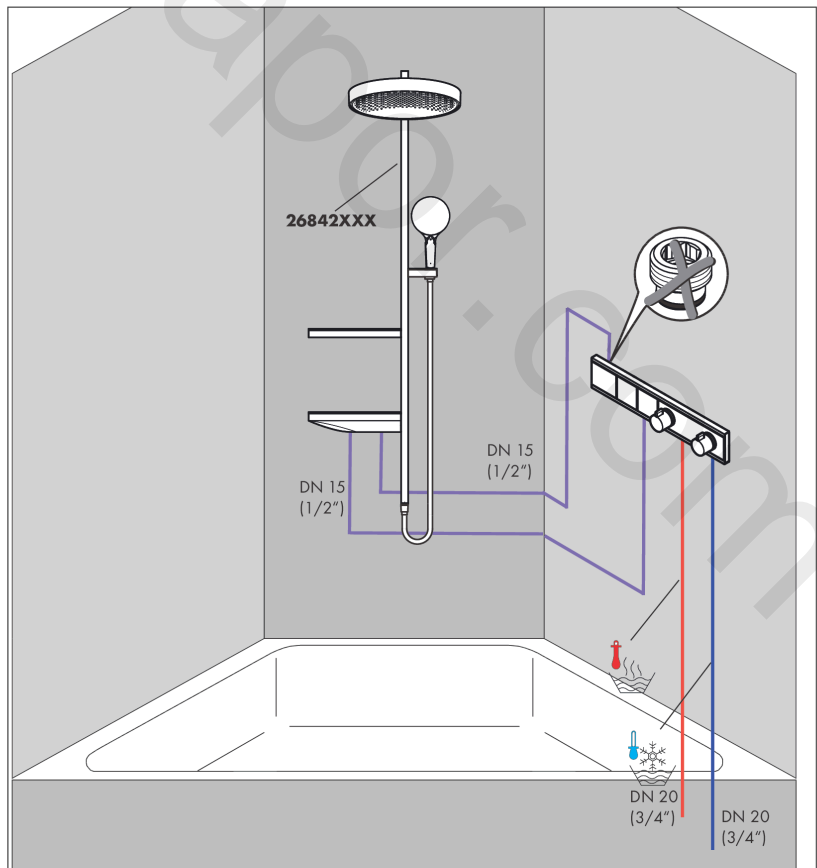

##### product features

- 2 functions
- simultaneous use of several outlets
- Select push-button on/off control for 2 outlets
- depending on volume flow and installation situation approx. 50% flow rate reduction and integrated shut off function
- thermostat cartridge, Start/stop valve to operate the functions
- min. operating pressure: 1 bar
- max. operating pressure: 10 bar
- Safety stop at 40 °C
- temperature limitation adjustable
- non-return valve
- connection type: basic set
- Thermostat is delivered with buttons handshower and PowderRain

#### Product image

#### Scale drawing

**RainSelect**  
**Thermostat for concealed installation for 2 functions**  
 Finish: **Brushed Bronze** Article Number: **15380147**

Installation examples

**RainSelect**  
 1531018X / 15380XXX

**RainSelect**  
**Thermostat for concealed installation for 2 functions**  
 Finish: **Brushed Bronze** Article Number: **15380147**

**Exploded Drawing**

Year of production: >04/20