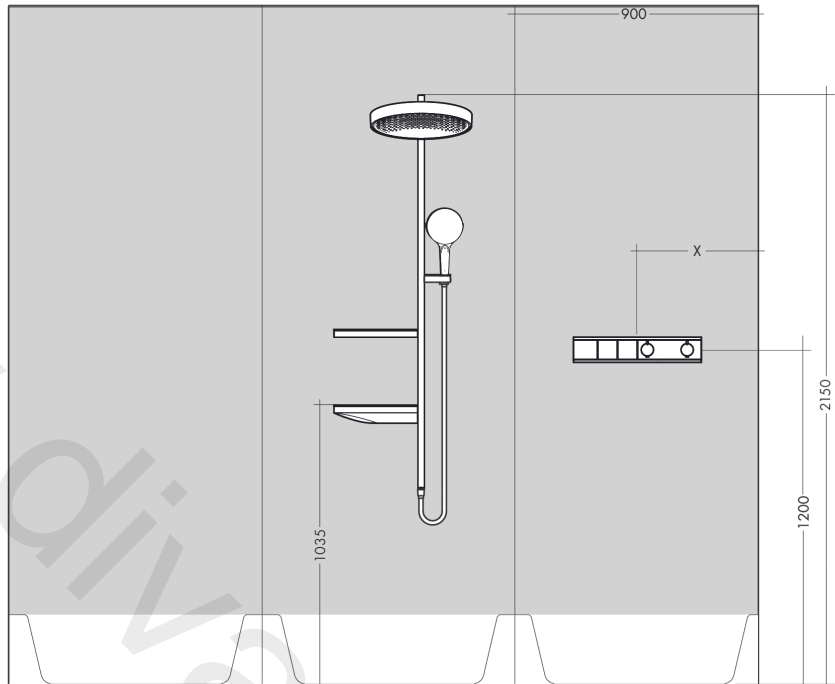

#### Scale drawing

**RainSelect**  
**Thermostat for concealed installation for 2 functions**  
 Finish: **Brushed Bronze** Article Number: **15380147**

Installation examples

**RainSelect**  
 1531018X / 15380XXX