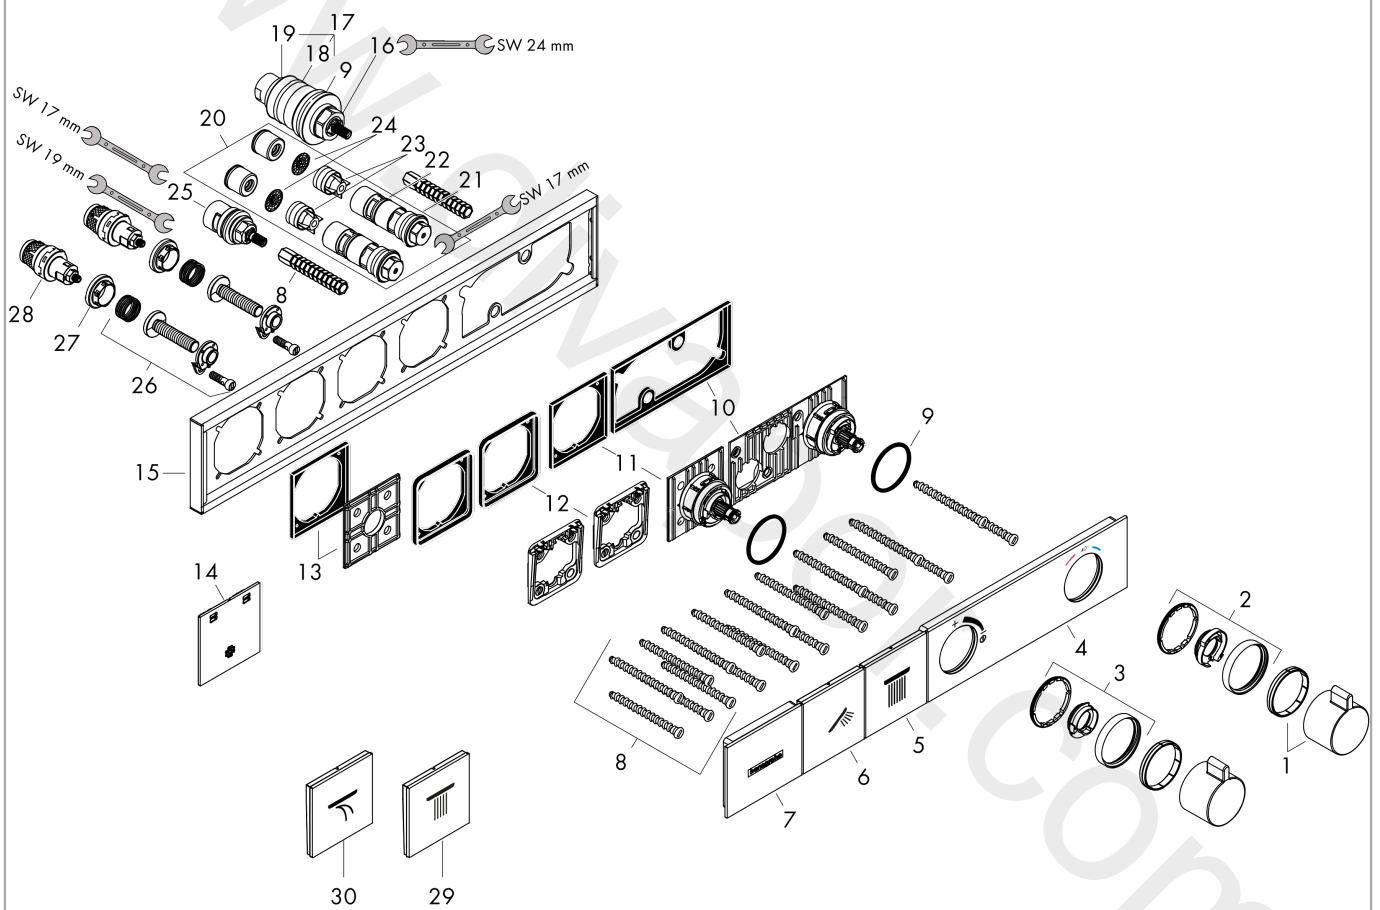

Installation examples

RainSelect
 1531018X / 15380XXX

RainSelect

Thermostat for concealed installation for 2 functions

Finish: **Brushed Black Chrome** Article Number: **15380340**

Exploded Drawing

Year of production: >04/20

RainSelect

Thermostat for concealed installation for 2 functions

Finish: **Brushed Black Chrome** Article Number: **15380340**

Spare part list

Year of production: >04/20

Pos.	Description	Article Number	Price	PU
1	handle for thermostat	92215340	£ 96,00	1
2	safety set	93112340	£ 51,00	1
3	safety set	93113340	£ 51,00	1
4	cover	93105340	£ 260,00	1
5	symbol head shower	93499340	£ 118,00	1
6	symbol handshower	93106340	£ 118,00	1
7	cover	93501340	£ 142,00	1
8	mounting kit	93102000	£ 25,00	1
9	O-ring 38x2,5	98198000	£ 6,10	1
10	adapter for handle	93109000	£ 25,00	1
11	adapter for handle	93315000	£ 51,00	1
12	support element	93111000	£ 13,30	1
13	support element	93314000	£ 25,00	1
14	fit-up aid	93417000	£ 6,10	1
15	escutcheon	93104340	£ 550,00	1
16	thermostat cartridge	96633000	£ 137,00	1
17	sealing set	96636000	£ 51,00	1
18	O-ring 34x2	98383000	£ 6,10	1
19	O-ring 26x2	98147000	£ 3,30	1
20	service unit	93406000	£ 96,00	1
21	O-ring 20x2	98165000	£ 3,30	1
22	O-ring 20x1,5	98197000	£ 3,30	1
23	non return valve	96655000	£ 13,30	1
24	filter	97367000	£ 9,00	1
25	shut off unit	98536000	£ 79,00	1
26	Select-adapter	93103000	£ 25,00	1
27	nut	98368000	£ 13,30	1
28	shut off unit	95758000	£ 110,00	1
29	symbol head shower Rain large	93107340	£ 118,00	1
30	symbol Flood jet	93305340	£ 118,00	1
a	concealed item	15310180	£ 1.030,00	1
b	Grease	90920000	£ 16,10	1