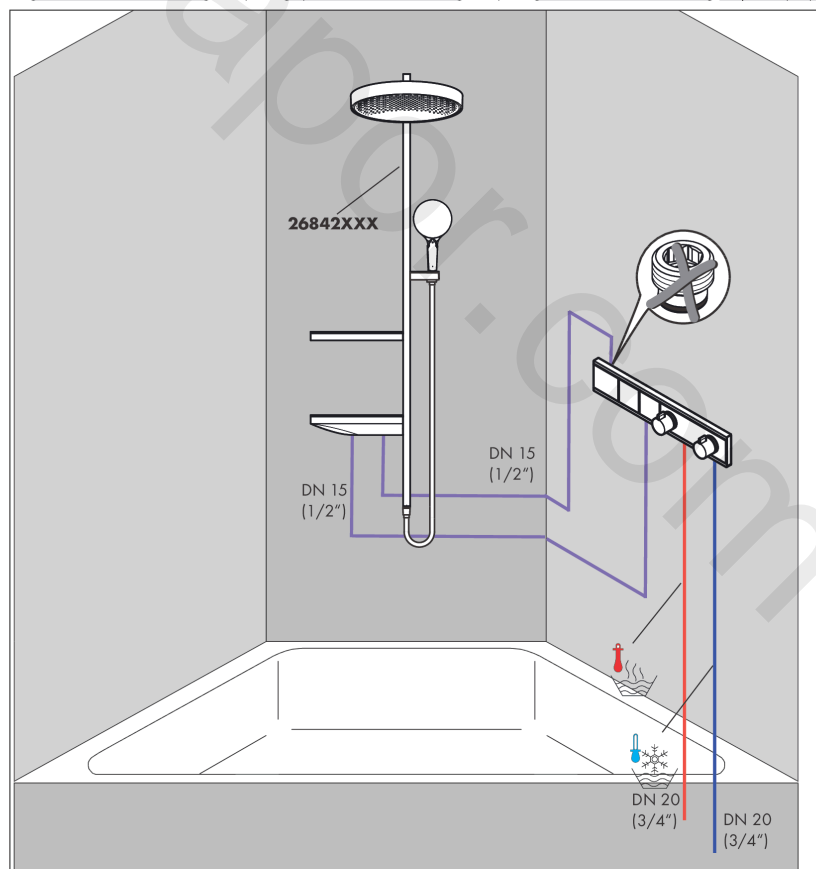

RainSelect
Thermostat for concealed installation for 2 functions
Finish: **Brushed Black Chrome** Article Number: **15380340**

Installation examples

RainSelect
1531018X / 15380XXX