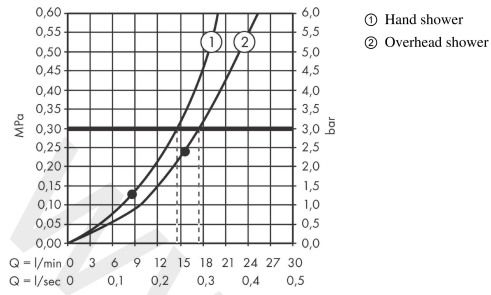

RainSelect

Thermostat for concealed installation for 2 functions

Finish: **Brushed Black Chrome** Article Number: **15380340**

Flowchart