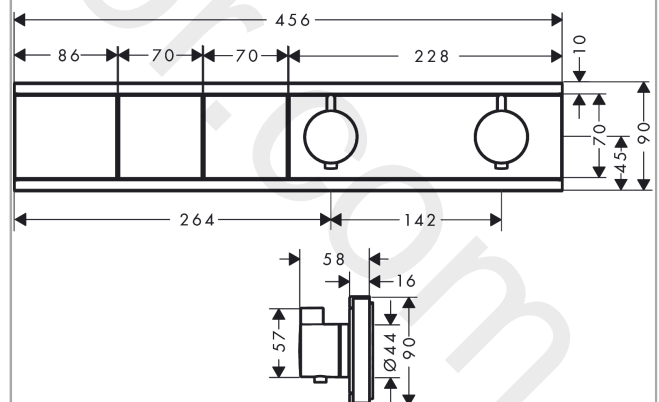

RainSelect

Thermostat for concealed installation for 2 functions

Finish: **Brushed Black Chrome** Article Number: **15380340**

Description

product features

- 2 functions
- simultaneous use of several outlets
- Select push-button on/off control for 2 outlets
- depending on volume flow and installation situation approx. 50% flow rate reduction and integrated shut off function
- thermostat cartridge, Start/stop valve to operate the functions
- maximum flow rate at 3 bar: 38 l/min
- flow rate per outlet: 26 l/min
- flow rate by simultaneous use of all outlets: 38 l/min
- min. operating pressure: 1 bar
- max. operating pressure: 10 bar
- Safety stop at 40 °C
- temperature limitation adjustable
- non-return valve
- connection type: basic set
- Thermostat is delivered with buttons handshower and PowderRain
- WRAS 2207061
- WRAS 2207061 - Approval letter 2207061

Article Details

Price excl. VAT

1.887,50 £

Technology

Design awards

Product image

Scale drawing