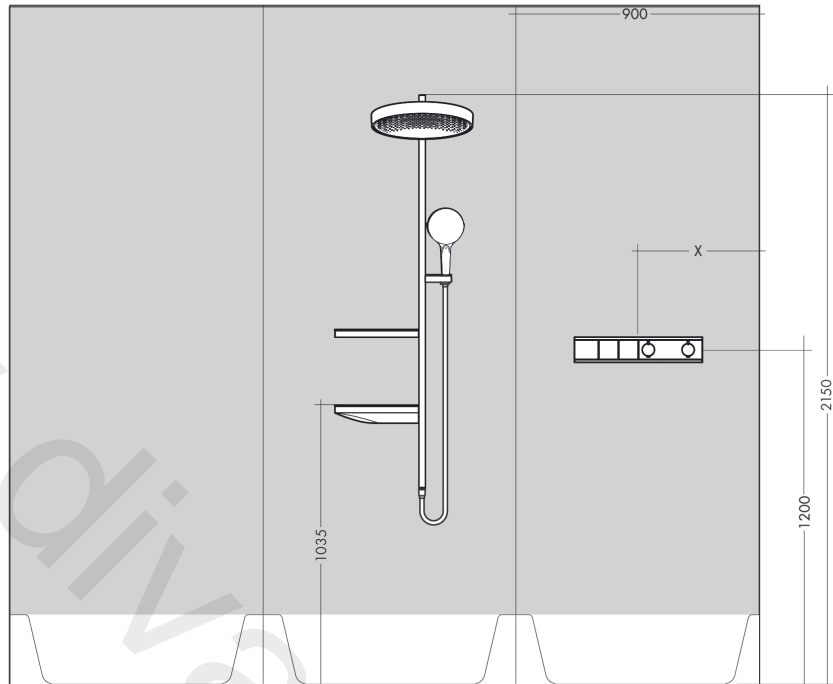

RainSelect
Thermostat for concealed installation for 2 functions
Finish: **Brushed Black Chrome** Article Number: **15380340**

Installation examples

RainSelect
1531018X / 15380XXX