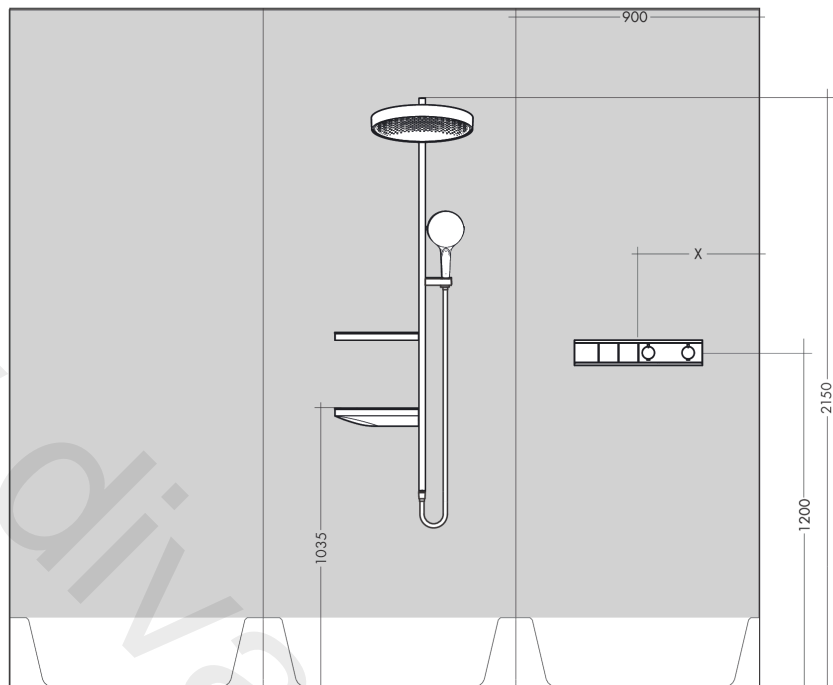

### Thermostat for concealed installation for 2 functions

Finish: **Brushed Black Chrome** Article Number: **15380347**

##### product features

- 2 functions
- simultaneous use of several outlets
- Select push-button on/off control for 2 outlets
- depending on volume flow and installation situation approx. 50% flow rate reduction and integrated shut off function
- thermostat cartridge, Start/stop valve to operate the functions
- min. operating pressure: 1 bar
- max. operating pressure: 10 bar
- Safety stop at 40 °C
- temperature limitation adjustable
- non-return valve
- connection type: basic set
- Thermostat is delivered with buttons handshower and PowderRain

#### Product image

#### Scale drawing

**RainSelect**  
**Thermostat for concealed installation for 2 functions**  
 Finish: **Brushed Black Chrome** Article Number: **15380347**

Installation examples

**RainSelect**  
 1531018X / 15380XXX