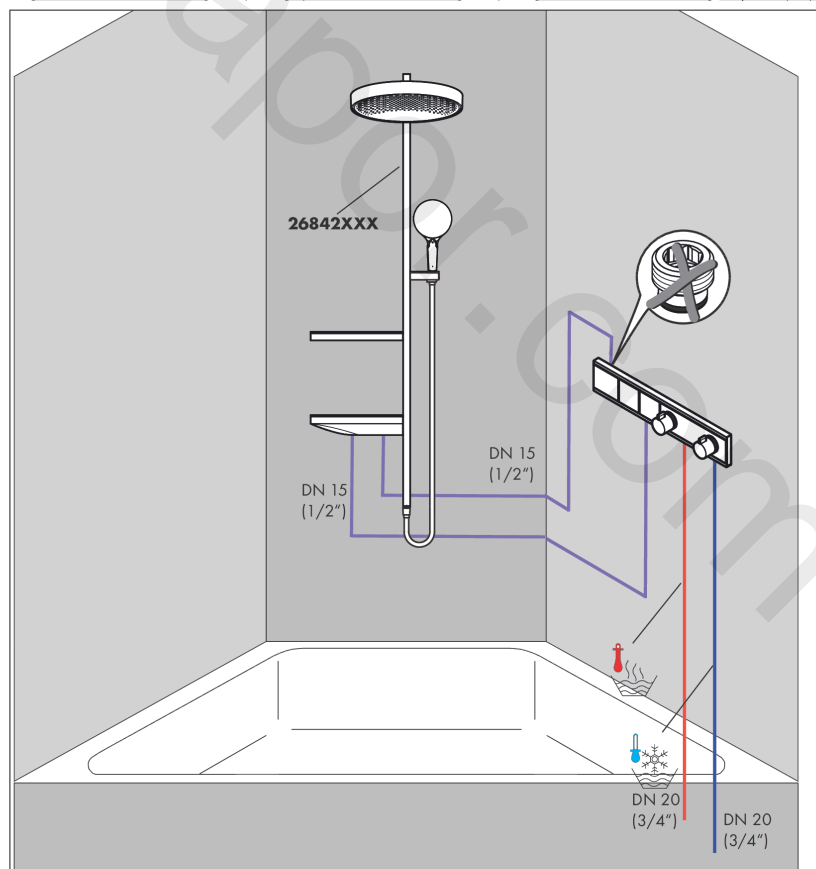

##### product features

- 2 functions
- simultaneous use of several outlets
- Select push-button on/off control for 2 outlets
- depending on volume flow and installation situation approx. 50% flow rate reduction and integrated shut off function
- thermostat cartridge, Start/stop valve to operate the functions
- min. operating pressure: 1 bar
- max. operating pressure: 10 bar
- Safety stop at 40 °C
- temperature limitation adjustable
- non-return valve
- connection type: basic set
- Thermostat is delivered with buttons handshower and PowderRain

#### Product image

#### Scale drawing

**RainSelect**  
**Thermostat for concealed installation for 2 functions**  
 Finish: **Brushed Black Chrome** Article Number: **15380347**

Installation examples

**RainSelect**  
 1531018X / 15380XXX