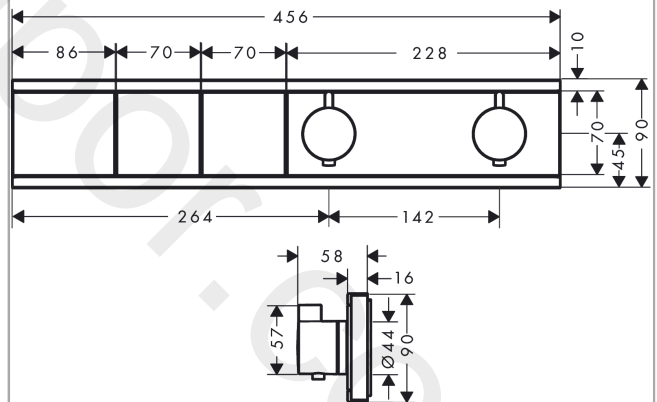

RainSelect

Thermostat for concealed installation for 2 functions

Finish: **Brushed Black Chrome** Article Number: **15380347**

Description

product features

- 2 functions
- simultaneous use of several outlets
- Select push-button on/off control for 2 outlets
- depending on volume flow and installation situation approx. 50% flow rate reduction and integrated shut off function
- thermostat cartridge, Start/stop valve to operate the functions
- min. operating pressure: 1 bar
- max. operating pressure: 10 bar
- Safety stop at 40 °C
- temperature limitation adjustable
- non-return valve
- connection type: basic set
- Thermostat is delivered with buttons handshower and PowderRain

Technology

Product image

Scale drawing