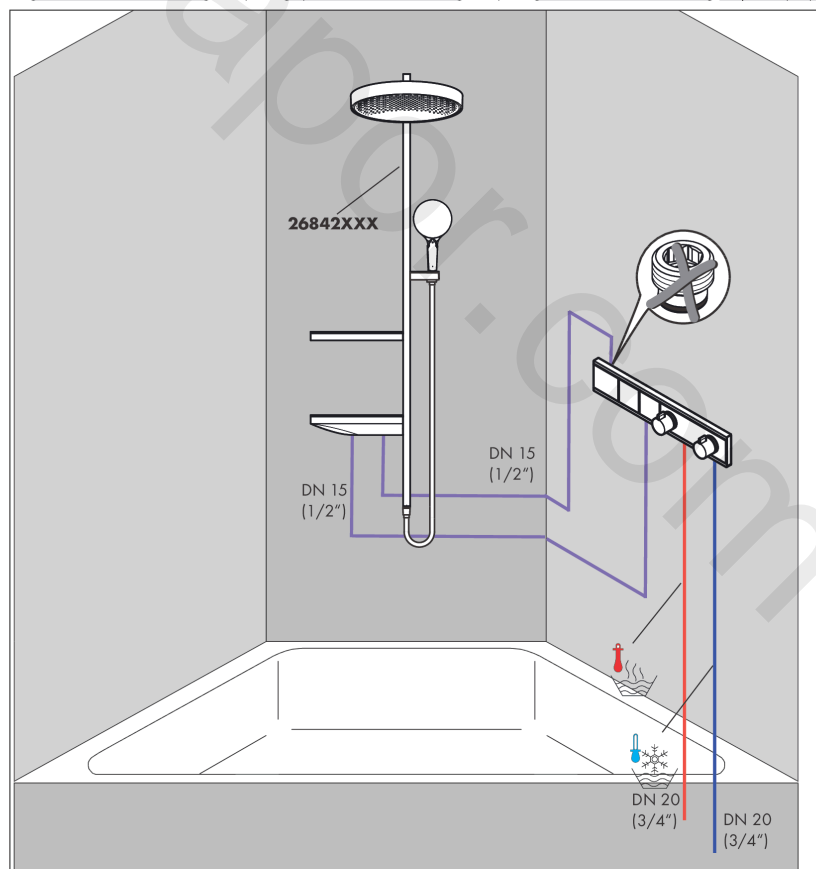

RainSelect
Thermostat for concealed installation for 2 functions
Finish: **Matt Black** Article Number: **15380670**

Installation examples

RainSelect
1531018X / 15380XXX