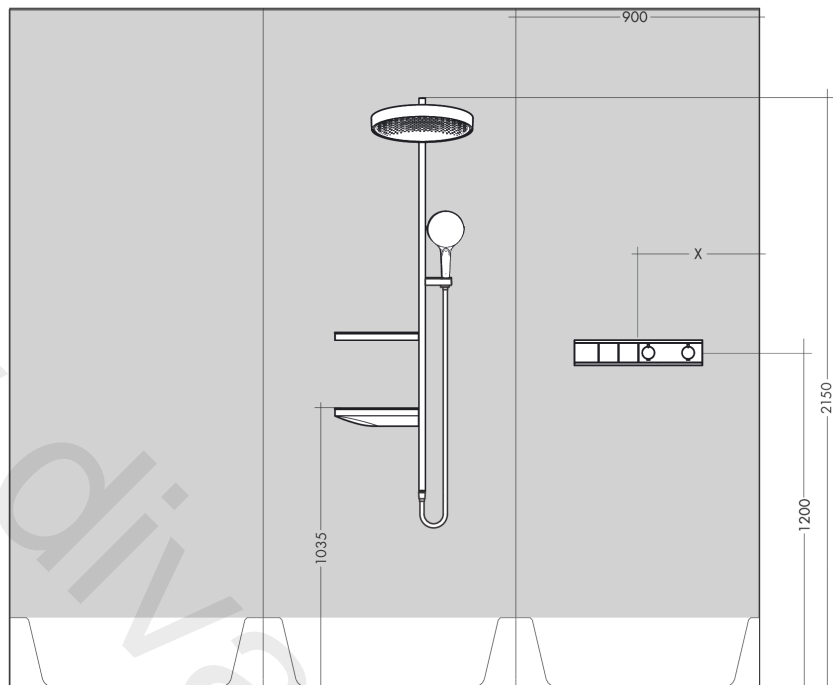

RainSelect
Thermostat for concealed installation for 2 functions
Finish: **Matt Black** Article Number: **15380670**

Installation examples

RainSelect
1531018X / 15380XXX