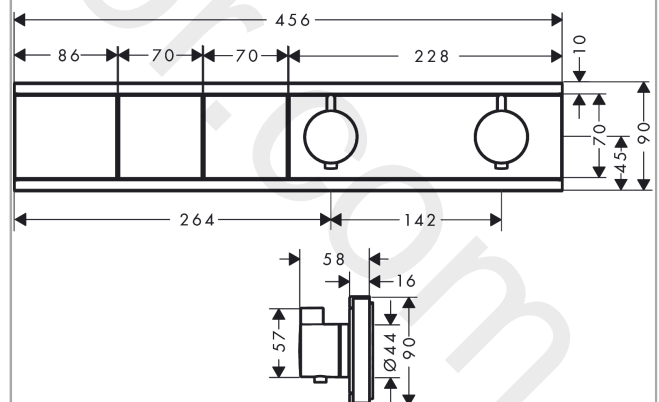

RainSelect

Thermostat for concealed installation for 2 functions

Finish: **Matt Black** Article Number: **15380670**

Description

product features

- 2 functions
- simultaneous use of several outlets
- Select push-button on/off control for 2 outlets
- depending on volume flow and installation situation approx. 50% flow rate reduction and integrated shut off function
- thermostat cartridge, Start/stop valve to operate the functions
- maximum flow rate at 3 bar: 38 l/min
- flow rate per outlet: 26 l/min
- flow rate by simultaneous use of all outlets: 38 l/min
- min. operating pressure: 1 bar
- max. operating pressure: 10 bar
- Safety stop at 40 °C
- temperature limitation adjustable
- non-return valve
- connection type: basic set
- Thermostat is delivered with buttons handshower and PowderRain
- WRAS 2207061
- WRAS 2207061 - Approval letter 2207061

Article Details

Price excl. VAT

1.761,70 £

Technology

Design awards

Product image

Scale drawing