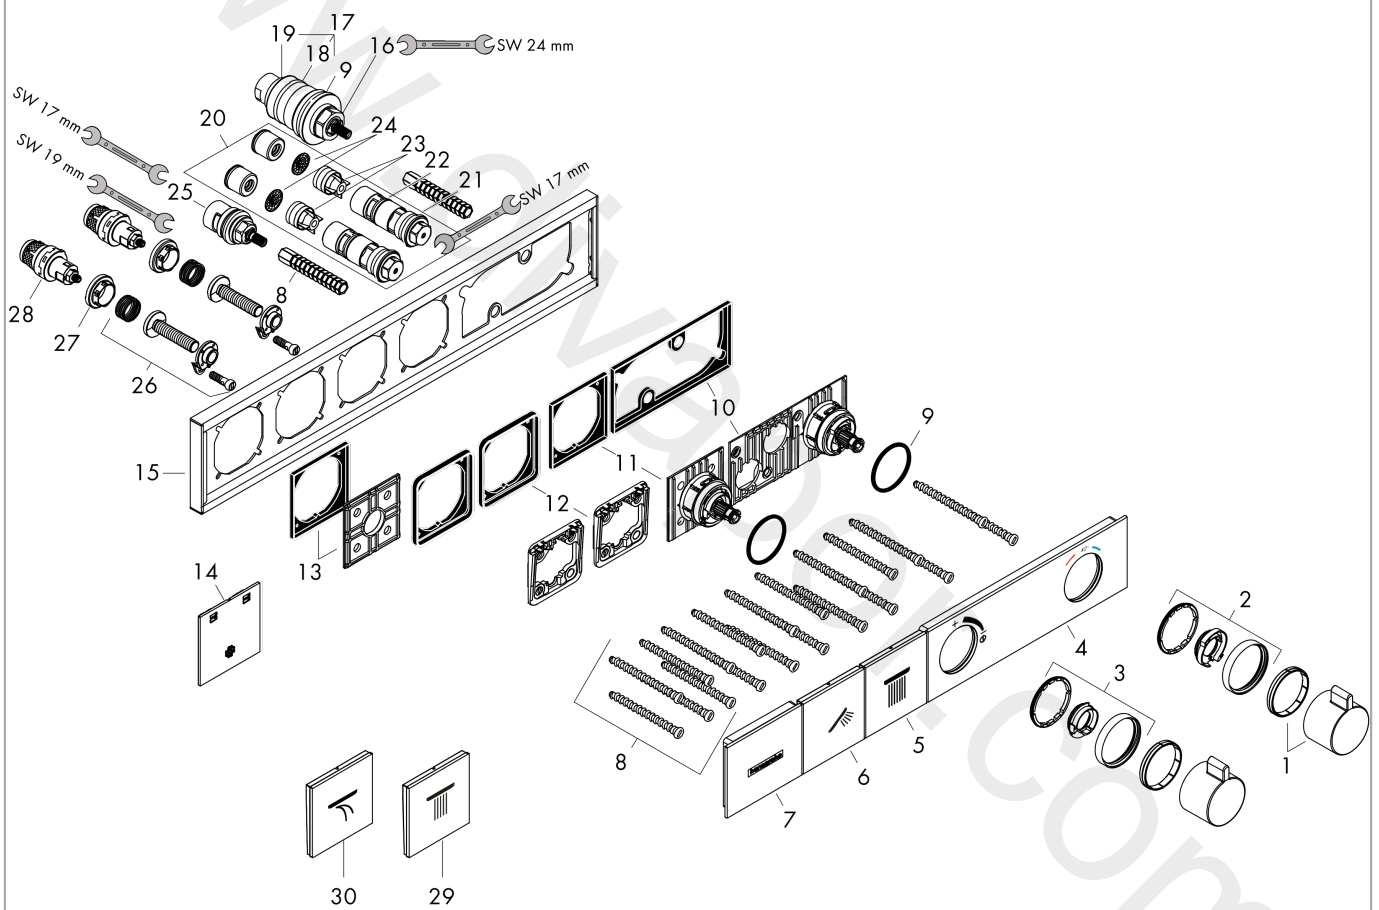

RainSelect

Thermostat for concealed installation for 2 functions

Finish: **Matt Black** Article Number: **15380670**

Spare part list

Year of production: >04/20

Pos.	Description	Article Number	Price	PU
1	handle for thermostat	92215670	£ 96,00	1
2	safety set	93112670	£ 51,00	1
3	safety set	93113670	£ 51,00	1
4	cover	93105610	£ 173,00	1
5	symbol head shower	93499610	£ 79,00	1
6	symbol handshower	93106610	£ 79,00	1
7	cover	93501610	£ 142,00	1
8	mounting kit	93102000	£ 25,00	1
9	O-ring 38x2,5	98198000	£ 6,10	1
10	adapter for handle	93109000	£ 25,00	1
11	adapter for handle	93315000	£ 51,00	1
12	support element	93111000	£ 13,30	1
13	support element	93314000	£ 25,00	1
14	fit-up aid	93417000	£ 6,10	1
15	escutcheon	93104670	£ 550,00	1
16	thermostat cartridge	96633000	£ 137,00	1
17	sealing set	96636000	£ 51,00	1
18	O-ring 34x2	98383000	£ 6,10	1
19	O-ring 26x2	98147000	£ 3,30	1
20	service unit	93406000	£ 96,00	1
21	O-ring 20x2	98165000	£ 3,30	1
22	O-ring 20x1,5	98197000	£ 3,30	1
23	non return valve	96655000	£ 13,30	1
24	filter	97367000	£ 9,00	1
25	shut off unit	98536000	£ 79,00	1
26	Select-adapter	93103000	£ 25,00	1
27	nut	98368000	£ 13,30	1
28	shut off unit	95758000	£ 110,00	1
29	symbol head shower Rain large	93107610	£ 79,00	1
30	symbol Flood jet	93305610	£ 79,00	1
a	concealed item	15310180	£ 1.030,00	1
b	Grease	90920000	£ 16,10	1
c	extension 25 mm	93432000	£ 370,00	1