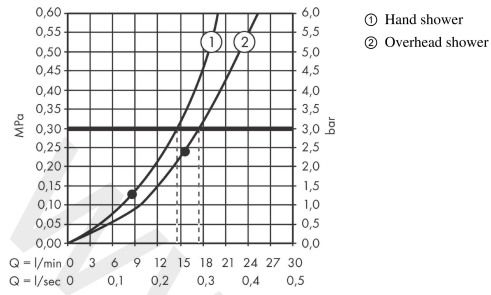

RainSelect

Thermostat for concealed installation for 2 functions

Finish: **Matt Black** Article Number: **15380670**

Flowchart

www.divapor.com