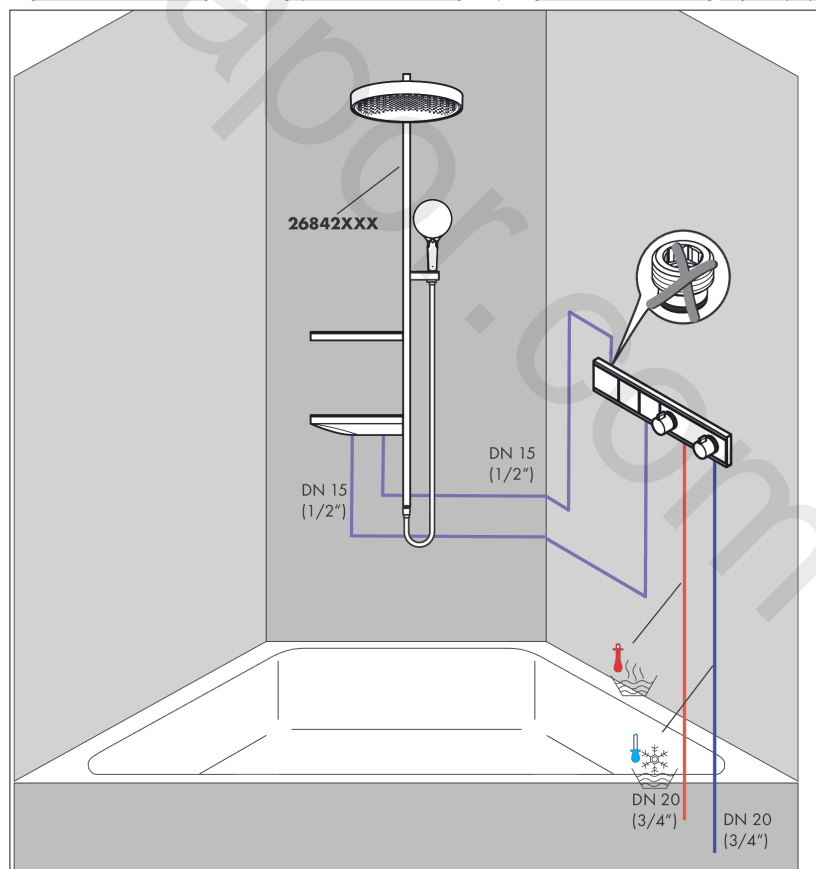

RainSelect
Thermostat for concealed installation for 2 functions
Finish: **Matt Black** Article Number: **15380677**

Installation examples

RainSelect
1531018X / 15380XXX