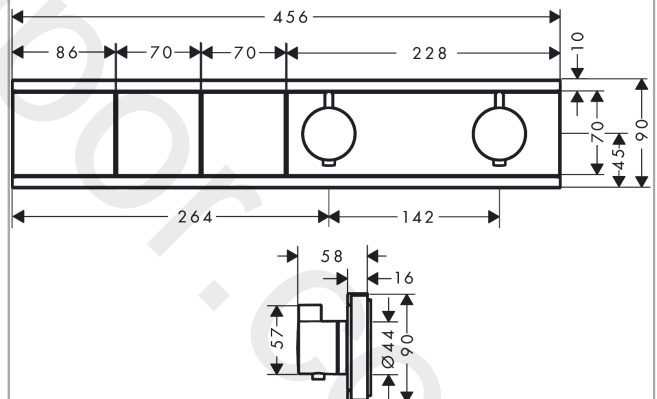

RainSelect
Thermostat for concealed installation for 2 functions
Finish: **Matt Black** Article Number: **15380677**

Description

product features

- 2 functions
- simultaneous use of several outlets
- Select push-button on/off control for 2 outlets
- depending on volume flow and installation situation approx. 50% flow rate reduction and integrated shut off function
- thermostat cartridge, Start/stop valve to operate the functions
- min. operating pressure: 1 bar
- max. operating pressure: 10 bar
- Safety stop at 40 °C
- temperature limitation adjustable
- non-return valve
- connection type: basic set
- Thermostat is delivered with buttons handshower and PowderRain

Technology

Product image

Scale drawing