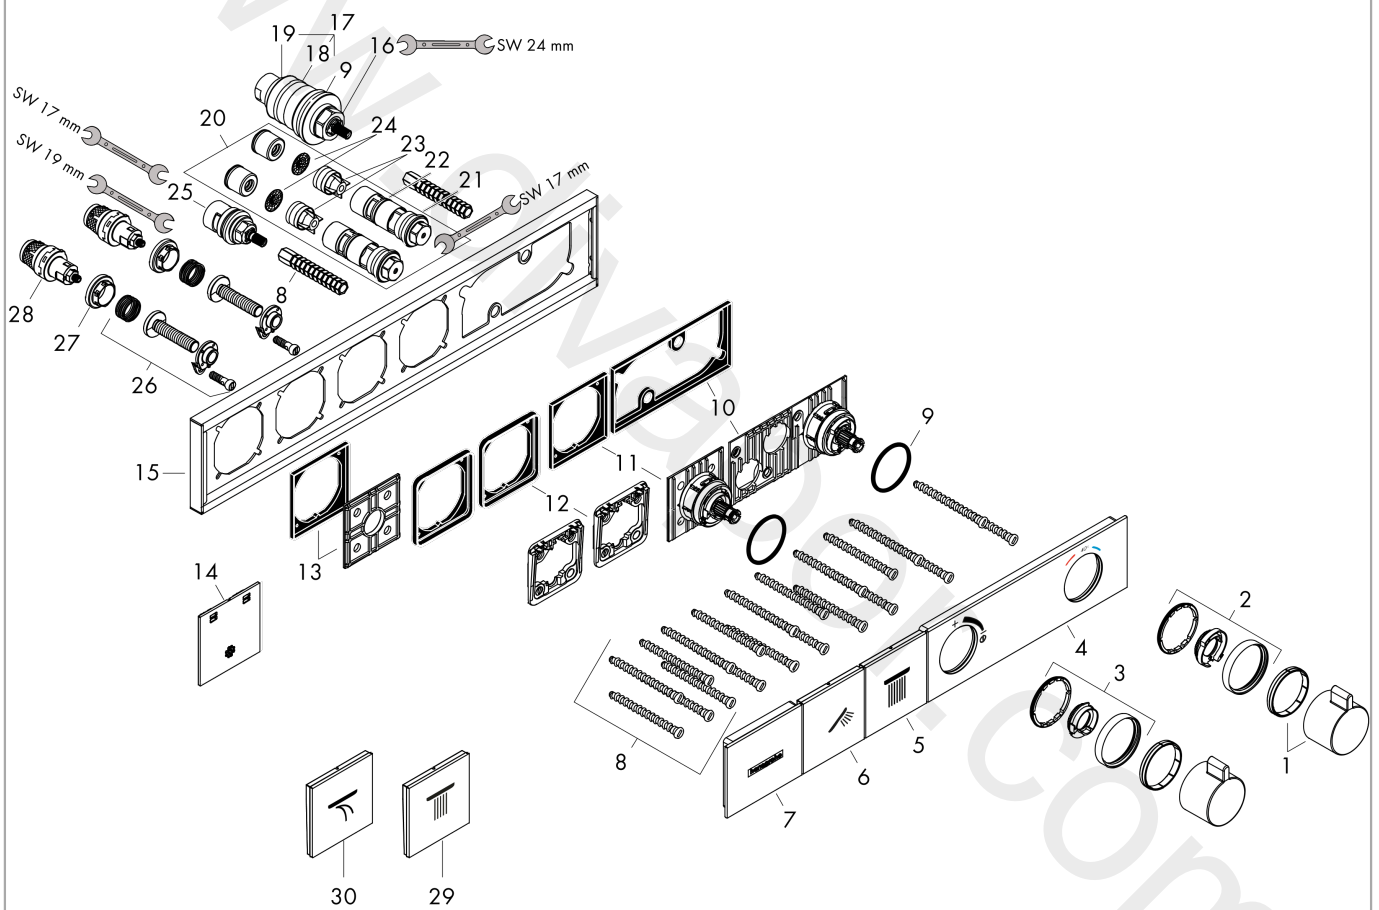

RainSelect
Thermostat for concealed installation for 2 functions
Finish: **Matt Black** Article Number: **15380677**

Exploded Drawing

Year of production: >01/21

RainSelect

Thermostat for concealed installation for 2 functions

Finish: **Matt Black** Article Number: **15380677**

Spare part list

Year of production: >01/21

Pos.	Description	Article Number	Price	PU
1	handle for thermostat	92215670	£ 96,00	1
2	safety set	93112670	£ 51,00	1
3	safety set	93113670	£ 51,00	1
4	cover	93105610	£ 173,00	1
5	symbol head shower	93499610	£ 79,00	1
6	symbol handshower	93106610	£ 79,00	1
7	cover	93501000	£ 96,00	1
8	mounting kit	93102000	£ 25,00	1
9	O-ring 38x2,5	98198000	£ 6,10	1
10	adapter for handle	93109000	£ 25,00	1
11	adapter for handle	93315000	£ 51,00	1
12	support element	93111000	£ 13,30	1
13	support element	93314000	£ 25,00	1
14	fit-up aid	93417000	£ 6,10	1
15	escutcheon	93104670	£ 550,00	1
16	thermostat cartridge	96633000	£ 137,00	1
17	sealing set	96636000	£ 51,00	1
18	O-ring 34x2	98383000	£ 6,10	1
19	O-ring 26x2	98147000	£ 3,30	1
20	service unit	93406000	£ 96,00	1
21	O-ring 20x2	98165000	£ 3,30	1
22	O-ring 20x1,5	98197000	£ 3,30	1
23	non return valve	96655000	£ 13,30	1
24	filter	97367000	£ 9,00	1
25	shut off unit	98536000	£ 79,00	1
26	Select-adapter	93103000	£ 25,00	1
27	nut	98368000	£ 13,30	1
28	shut off unit	95758000	£ 110,00	1
29	symbol head shower Rain large	93107610	£ 79,00	1
30	symbol Flood jet	93305610	£ 79,00	1
a	concealed item	15310187	-	1
b	Grease	90920000	£ 16,10	1
c	extension 25 mm	93432000	£ 370,00	1