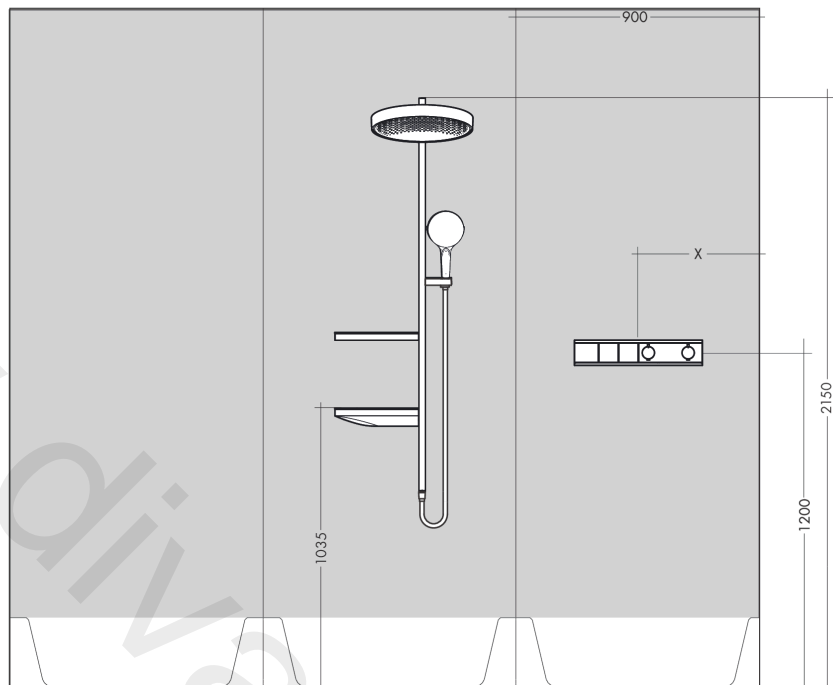

RainSelect
Thermostat for concealed installation for 2 functions
 Finish: **Matt Black** Article Number: **15380677**

Description

product features

- 2 functions
- simultaneous use of several outlets
- Select push-button on/off control for 2 outlets
- depending on volume flow and installation situation approx. 50% flow rate reduction and integrated shut off function
- thermostat cartridge, Start/stop valve to operate the functions
- min. operating pressure: 1 bar
- max. operating pressure: 10 bar
- Safety stop at 40 °C
- temperature limitation adjustable
- non-return valve
- connection type: basic set
- Thermostat is delivered with buttons handshower and PowderRain

Technology

Product image

Scale drawing

RainSelect
Thermostat for concealed installation for 2 functions
 Finish: **Matt Black** Article Number: **15380677**

Installation examples

RainSelect
 1531018X / 15380XXX

RainSelect
Thermostat for concealed installation for 2 functions
 Finish: **Matt Black** Article Number: **15380677**

Exploded Drawing

Year of production: >01/21

RainSelect

Thermostat for concealed installation for 2 functions