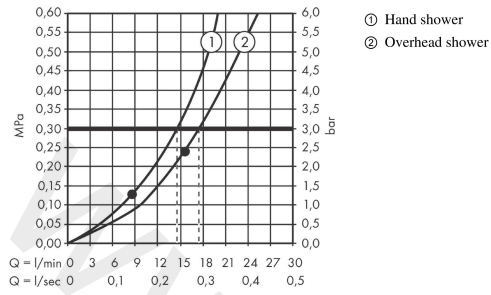

### Scale drawing

**RainSelect**

**Thermostat for concealed installation for 2 functions**

Finish: **Matt White** Article Number: **15380700**

**Flowchart**

**RainSelect**  
**Thermostat for concealed installation for 2 functions**  
 Finish: **Matt White** Article Number: **15380700**