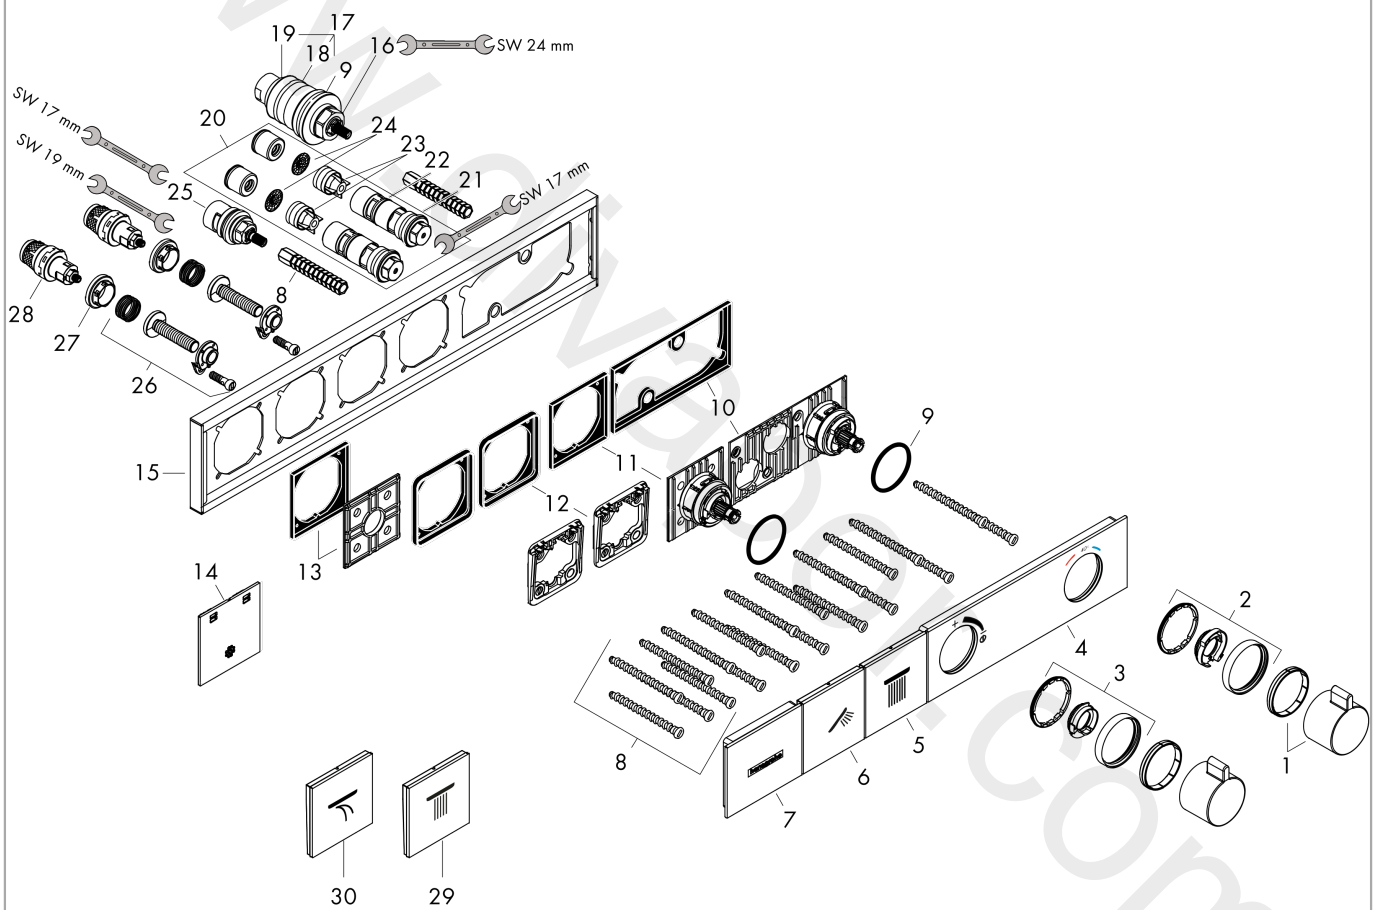

RainSelect
Thermostat for concealed installation for 2 functions
Finish: **Matt White** Article Number: **15380700**

Exploded Drawing

Year of production: >07/19

RainSelect

Thermostat for concealed installation for 2 functions

Finish: **Matt White** Article Number: **15380700**

Spare part list

Year of production: >07/19

Pos.	Description	Article Number	Price	PU
1	handle for thermostat	92215700	£ 96,00	1
2	safety set	93112700	£ 51,00	1
3	safety set	93113700	£ 51,00	1
4	cover	93105450	£ 173,00	1
5	symbol head shower	93499450	£ 79,00	1
6	symbol handshower	93106450	£ 79,00	1
7	cover	93501450	£ 96,00	1
8	mounting kit	93102000	£ 25,00	1
9	O-ring 38x2,5	98198000	£ 6,10	1
10	adapter for handle	93109000	£ 25,00	1
11	adapter for handle	93315000	£ 51,00	1
12	support element	93111000	£ 13,30	1
13	support element	93314000	£ 25,00	1
14	fit-up aid	93417000	£ 6,10	1
15	escutcheon	93104700	£ 550,00	1
16	thermostat cartridge	96633000	£ 137,00	1
17	sealing set	96636000	£ 51,00	1
18	O-ring 34x2	98383000	£ 6,10	1
19	O-ring 26x2	98147000	£ 3,30	1
20	service unit	93406000	£ 96,00	1
21	O-ring 20x2	98165000	£ 3,30	1
22	O-ring 20x1,5	98197000	£ 3,30	1
23	non return valve	96655000	£ 13,30	1
24	filter	97367000	£ 9,00	1
25	shut off unit	98536000	£ 79,00	1
26	Select-adapter	93103000	£ 25,00	1
27	nut	98368000	£ 13,30	1
28	shut off unit	95758000	£ 110,00	1
29	symbol head shower Rain large	93107450	£ 79,00	1
30	symbol Flood jet	93305450	£ 79,00	1
a	concealed item	15310180	£ 1.030,00	1
b	Grease	90920000	£ 16,10	1