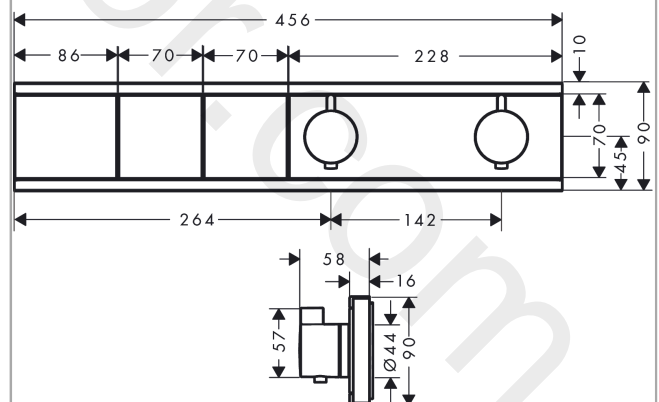

RainSelect
Thermostat for concealed installation for 2 functions
Finish: **Matt White** Article Number: **15380700**

Description

product features

- 2 functions
- simultaneous use of several outlets
- Select push-button on/off control for 2 outlets
- depending on volume flow and installation situation approx. 50% flow rate reduction and integrated shut off function
- thermostat cartridge, Start/stop valve to operate the functions
- maximum flow rate at 3 bar: 38 l/min
- flow rate per outlet: 26 l/min
- flow rate by simultaneous use of all outlets: 38 l/min
- min. operating pressure: 1 bar
- max. operating pressure: 10 bar
- Safety stop at 40 °C
- temperature limitation adjustable
- non-return valve
- connection type: basic set
- Thermostat is delivered with buttons handshower and PowderRain
- WRAS 2207061
- WRAS 2207061 - Approval letter 2207061

Article Details

Price excl. VAT 1.761,70 £

Technology

Design awards

Product image

Scale drawing