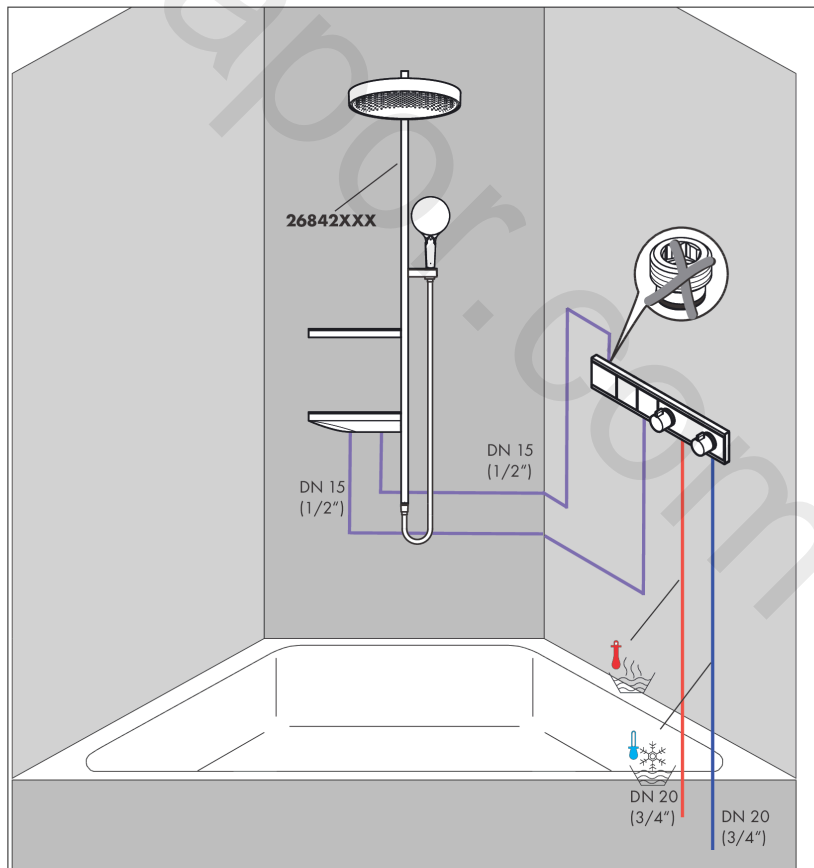

### Description

**product features**

- 2 functions
- simultaneous use of several outlets
- Select push-button on/off control for 2 outlets
- depending on volume flow and installation situation approx. 50% flow rate reduction and integrated shut off function
- thermostat cartridge, Start/stop valve to operate the functions
- maximum flow rate at 3 bar: 38 l/min
- flow rate per outlet: 26 l/min
- flow rate by simultaneous use of all outlets: 38 l/min
- min. operating pressure: 1 bar
- max. operating pressure: 10 bar
- Safety stop at 40 °C
- temperature limitation adjustable
- non-return valve
- connection type: basic set
- Thermostat is delivered with buttons handshower and PowderRain
- WRAS 2207061
- WRAS 2207061 - Approval letter 2207061

### Product image

### Scale drawing

**RainSelect**

**Thermostat for concealed installation for 2 functions**

Finish: **Matt White** Article Number: **15380700**

**Flowchart**

**RainSelect**  
**Thermostat for concealed installation for 2 functions**  
 Finish: **Matt White** Article Number: **15380700**

Installation examples

**RainSelect**  
 1531018X / 15380XXX

**RainSelect**  
**Thermostat for concealed installation for 2 functions**  
 Finish: **Matt White** Article Number: **15380700**

**Exploded Drawing**