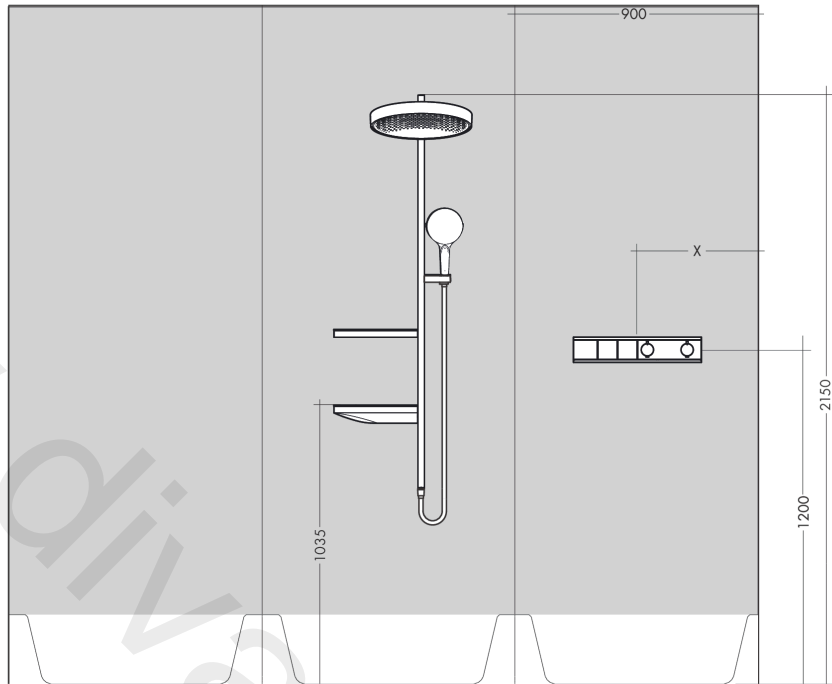

RainSelect
Thermostat for concealed installation for 2 functions
Finish: **Matt White** Article Number: **15380700**

Installation examples

RainSelect
1531018X / 15380XXX