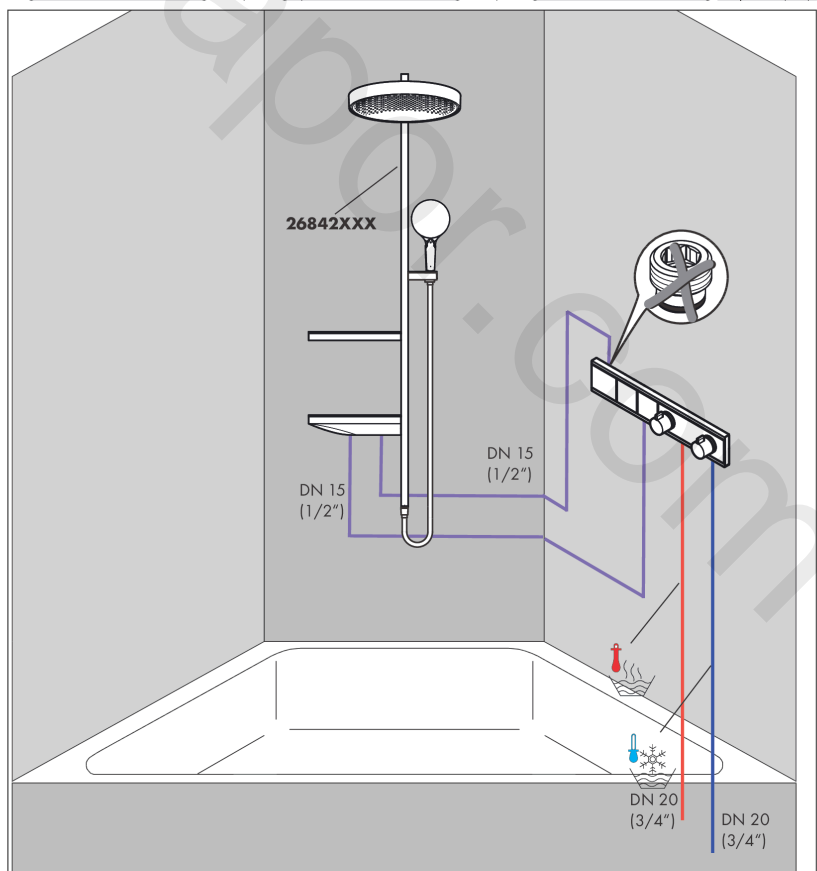

### Description

**product features**

- 2 functions
- simultaneous use of several outlets
- Select push-button on/off control for 2 outlets
- depending on volume flow and installation situation approx. 50% flow rate reduction and integrated shut off function
- thermostat cartridge, Start/stop valve to operate the functions
- min. operating pressure: 1 bar
- max. operating pressure: 10 bar
- Safety stop at 40 °C
- temperature limitation adjustable
- non-return valve
- connection type: basic set
- Thermostat is delivered with buttons handshower and PowderRain

### Scale drawing

**RainSelect**  
**Thermostat for concealed installation for 2 functions**  
 Finish: **Matt White** Article Number: **15380707**

Installation examples

**RainSelect**  
 1531018X / 15380XXX

**RainSelect**  
**Thermostat for concealed installation for 2 functions**  
 Finish: **Matt White** Article Number: **15380707**

**Exploded Drawing**

Year of production: >07/19