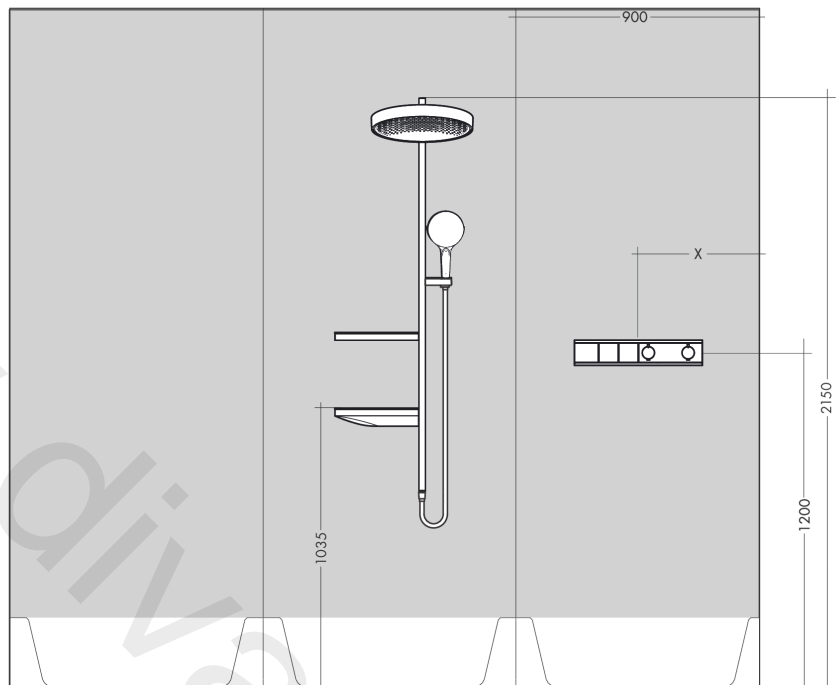

**RainSelect**  
**Thermostat for concealed installation for 2 functions**  
 Finish: **Matt White** Article Number: **15380707**

### Description

**product features**

- 2 functions
- simultaneous use of several outlets
- Select push-button on/off control for 2 outlets
- depending on volume flow and installation situation approx. 50% flow rate reduction and integrated shut off function
- thermostat cartridge, Start/stop valve to operate the functions
- min. operating pressure: 1 bar
- max. operating pressure: 10 bar
- Safety stop at 40 °C
- temperature limitation adjustable
- non-return valve
- connection type: basic set
- Thermostat is delivered with buttons handshower and PowderRain

### Scale drawing

**RainSelect**  
**Thermostat for concealed installation for 2 functions**  
 Finish: **Matt White** Article Number: **15380707**

Installation examples

**RainSelect**  
 1531018X / 15380XXX

**RainSelect**  
**Thermostat for concealed installation for 2 functions**  
 Finish: **Matt White** Article Number: **15380707**

**Exploded Drawing**

Year of production: >07/19