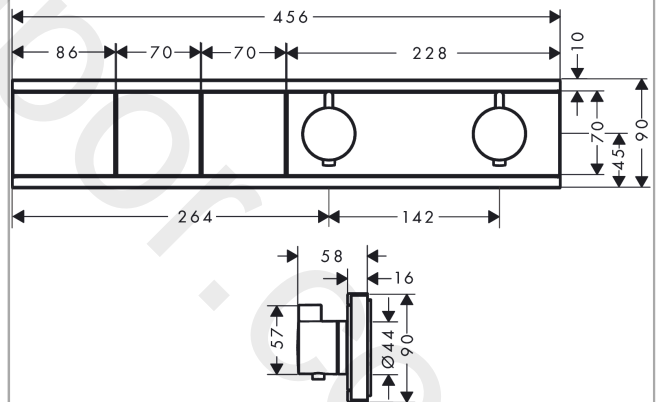

Scale drawing