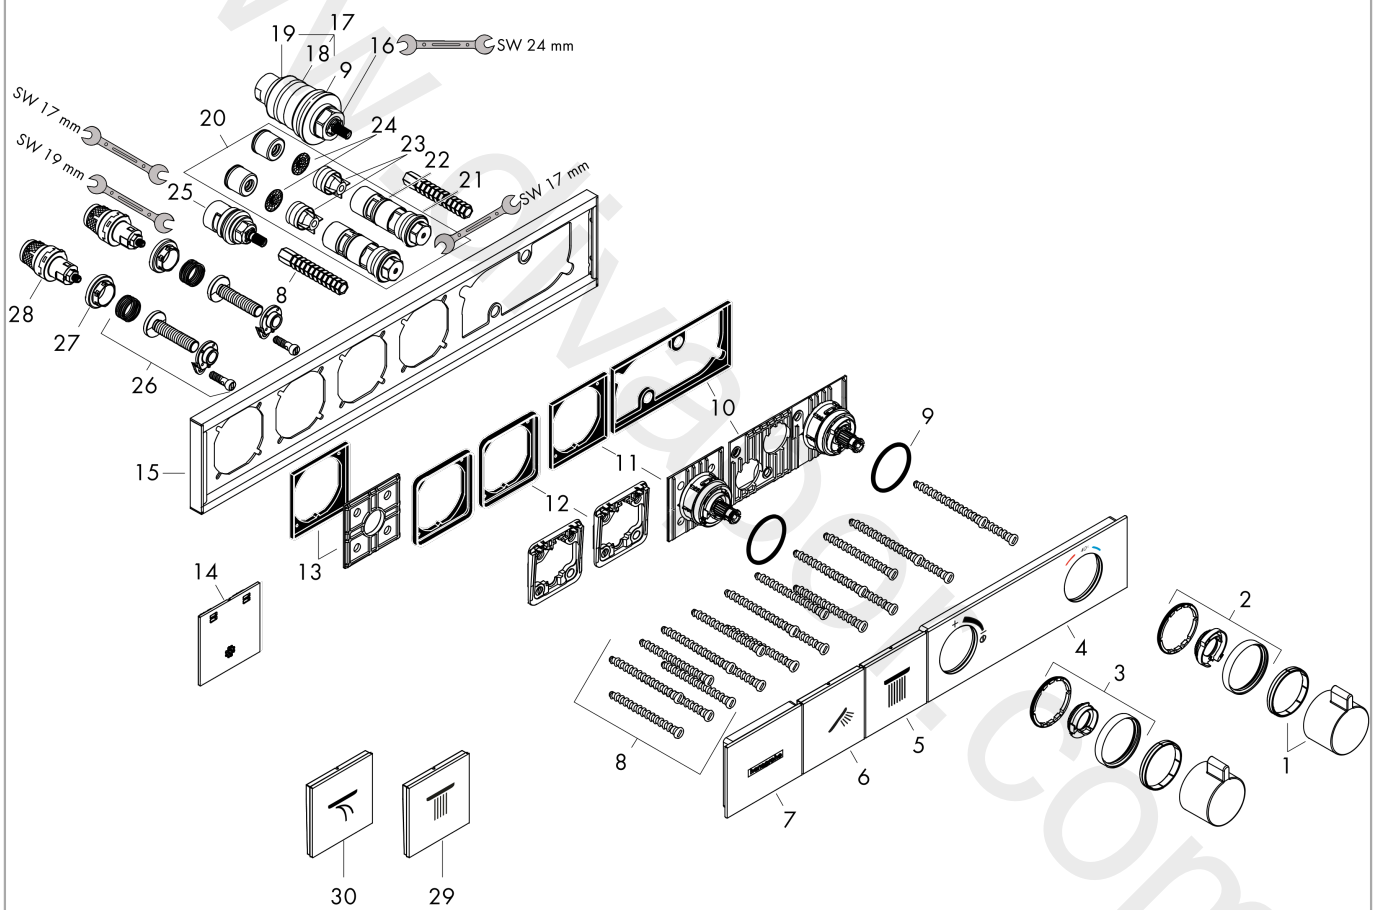

RainSelect
Thermostat for concealed installation for 2 functions
Finish: **Matt White** Article Number: **15380707**

Exploded Drawing

Year of production: >07/19

RainSelect

Thermostat for concealed installation for 2 functions

Finish: **Matt White** Article Number: **15380707**

Spare part list

Year of production: >07/19

Pos.	Description	Article Number	Price	PU
1	handle for thermostat	92215700	£ 96,00	1
2	safety set	93112700	£ 51,00	1
3	safety set	93113700	£ 51,00	1
4	cover	93105450	£ 173,00	1
5	symbol head shower	93499450	£ 79,00	1
6	symbol handshower	93106450	£ 79,00	1
7	cover	93501450	£ 96,00	1
8	mounting kit	93102000	£ 25,00	1
9	O-ring 38x2,5	98198000	£ 6,10	1
10	adapter for handle	93109000	£ 25,00	1
11	adapter for handle	93315000	£ 51,00	1
12	support element	93111000	£ 13,30	1
13	support element	93314000	£ 25,00	1
14	fit-up aid	93417000	£ 6,10	1
15	escutcheon	93104700	£ 550,00	1
16	thermostat cartridge	96633000	£ 137,00	1
17	sealing set	96636000	£ 51,00	1
18	O-ring 34x2	98383000	£ 6,10	1
19	O-ring 26x2	98147000	£ 3,30	1
20	service unit	93406000	£ 96,00	1
21	O-ring 20x2	98165000	£ 3,30	1
22	O-ring 20x1,5	98197000	£ 3,30	1
23	non return valve	96655000	£ 13,30	1
24	filter	97367000	£ 9,00	1
25	shut off unit	98536000	£ 79,00	1
26	Select-adapter	93103000	£ 25,00	1
27	nut	98368000	£ 13,30	1
28	shut off unit	95758000	£ 110,00	1
29	symbol head shower Rain large	93107450	£ 79,00	1
30	symbol Flood jet	93305450	£ 79,00	1
a	concealed item	15310187	-	1
b	Grease	90920000	£ 16,10	1
c	extension 25 mm	93432000	£ 370,00	1