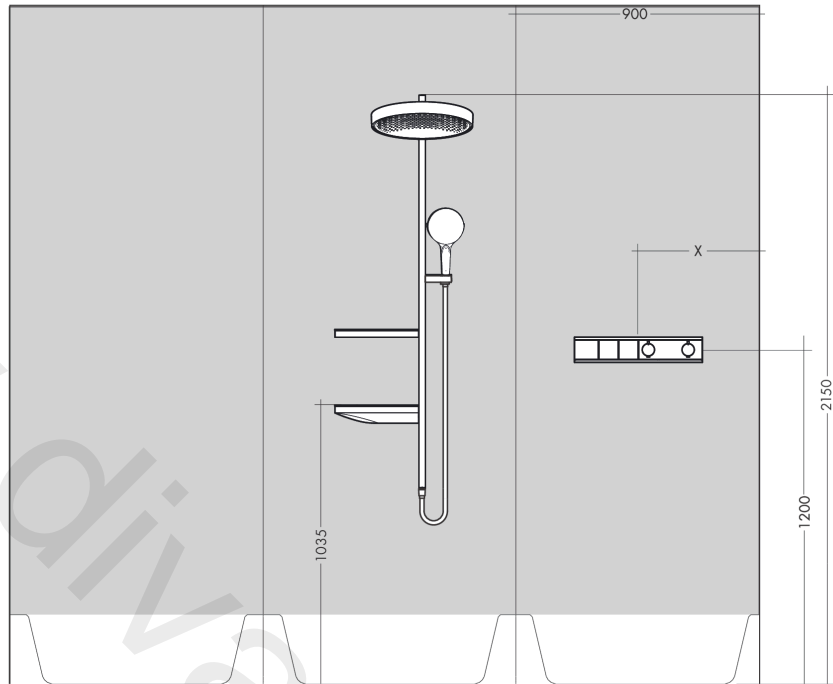

RainSelect

Thermostat for concealed installation for 2 functions

Finish: **Polished Gold Optic** Article Number: **15380997**

Description

product features

- 2 functions
- simultaneous use of several outlets
- Select push-button on/off control for 2 outlets
- depending on volume flow and installation situation approx. 50% flow rate reduction and integrated shut off function
- thermostat cartridge, Start/stop valve to operate the functions
- min. operating pressure: 1 bar
- max. operating pressure: 10 bar
- Safety stop at 40 °C
- temperature limitation adjustable
- non-return valve
- connection type: basic set
- Thermostat is delivered with buttons handshower and PowderRain

RainSelect

Thermostat for concealed installation for 2 functions

Finish: **Polished Gold Optic** Article Number: **15380997**

Exploded Drawing

Year of production: >01/21

RainSelect

Thermostat for concealed installation for 2 functions