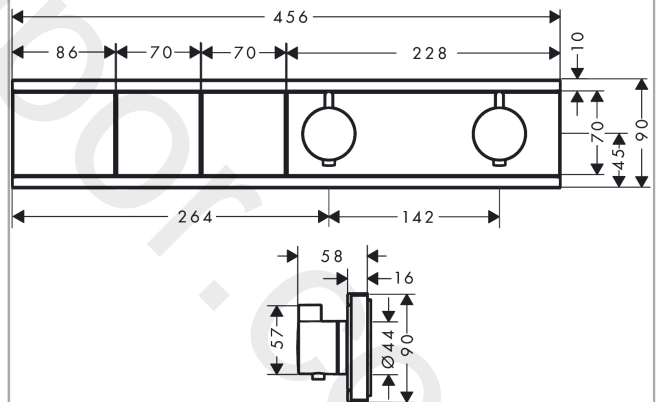

RainSelect

Thermostat for concealed installation for 2 functions

Finish: **Polished Gold Optic** Article Number: **15380997**

Description

product features

- 2 functions
- simultaneous use of several outlets
- Select push-button on/off control for 2 outlets
- depending on volume flow and installation situation approx. 50% flow rate reduction and integrated shut off function
- thermostat cartridge, Start/stop valve to operate the functions
- min. operating pressure: 1 bar
- max. operating pressure: 10 bar
- Safety stop at 40 °C
- temperature limitation adjustable
- non-return valve
- connection type: basic set
- Thermostat is delivered with buttons handshower and PowderRain

Technology

Product image

Scale drawing

RainSelect
Thermostat for concealed installation for 2 functions
 Finish: **Polished Gold Optic** Article Number: **15380997**

Installation examples

RainSelect
 1531018X / 15380XXX