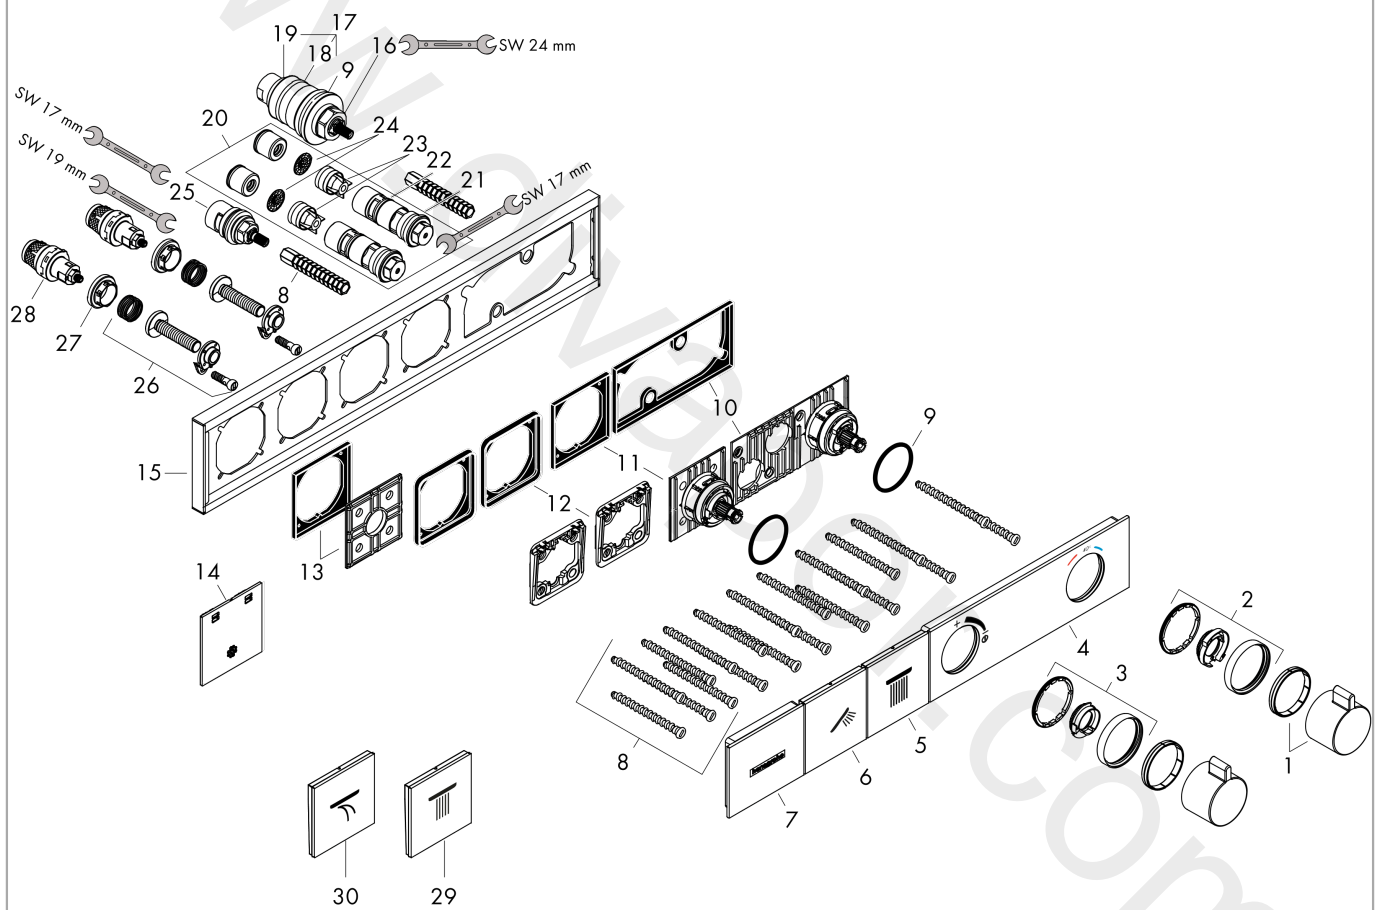

RainSelect

Thermostat for concealed installation for 2 functions

Finish: **Polished Gold Optic** Article Number: **15380997**

Exploded Drawing

Year of production: >01/21

RainSelect

Thermostat for concealed installation for 2 functions

Finish: Polished Gold Optic Article Number: 15380997

Spare part list

Year of production: >01/21

Pos.	Description	Article Number	Price	PU
1	handle for thermostat	92215990	£ 96,00	1
2	safety set	93112990	£ 51,00	1
3	safety set	93113990	£ 51,00	1
4	cover	93105990	£ 260,00	1
5	symbol head shower	93499990	£ 118,00	1
6	symbol handshower	93106990	£ 118,00	1
7	cover	93501990	£ 142,00	1
8	mounting kit	93102000	£ 25,00	1
9	O-ring 38x2,5	98198000	£ 6,10	1
10	adapter for handle	93109000	£ 25,00	1
11	adapter for handle	93315000	£ 51,00	1
12	support element	93111000	£ 13,30	1
13	support element	93314000	£ 25,00	1
14	fit-up aid	93417000	£ 6,10	1
15	escutcheon	93104990	£ 550,00	1
16	thermostat cartridge	96633000	£ 137,00	1
17	sealing set	96636000	£ 51,00	1
18	O-ring 34x2	98383000	£ 6,10	1
19	O-ring 26x2	98147000	£ 3,30	1
20	service unit	93406000	£ 96,00	1
21	O-ring 20x2	98165000	£ 3,30	1
22	O-ring 20x1,5	98197000	£ 3,30	1
23	non return valve	96655000	£ 13,30	1
24	filter	97367000	£ 9,00	1
25	shut off unit	98536000	£ 79,00	1
26	Select-adapter	93103000	£ 25,00	1
27	nut	98368000	£ 13,30	1
28	shut off unit	95758000	£ 110,00	1
29	symbol head shower Rain large	93107990	£ 118,00	1
30	symbol Flood jet	93305990	£ 118,00	1
a	concealed item	15310187	-	1
b	Grease	90920000	£ 16,10	1
c	extension 25 mm	93432000	£ 370,00	1