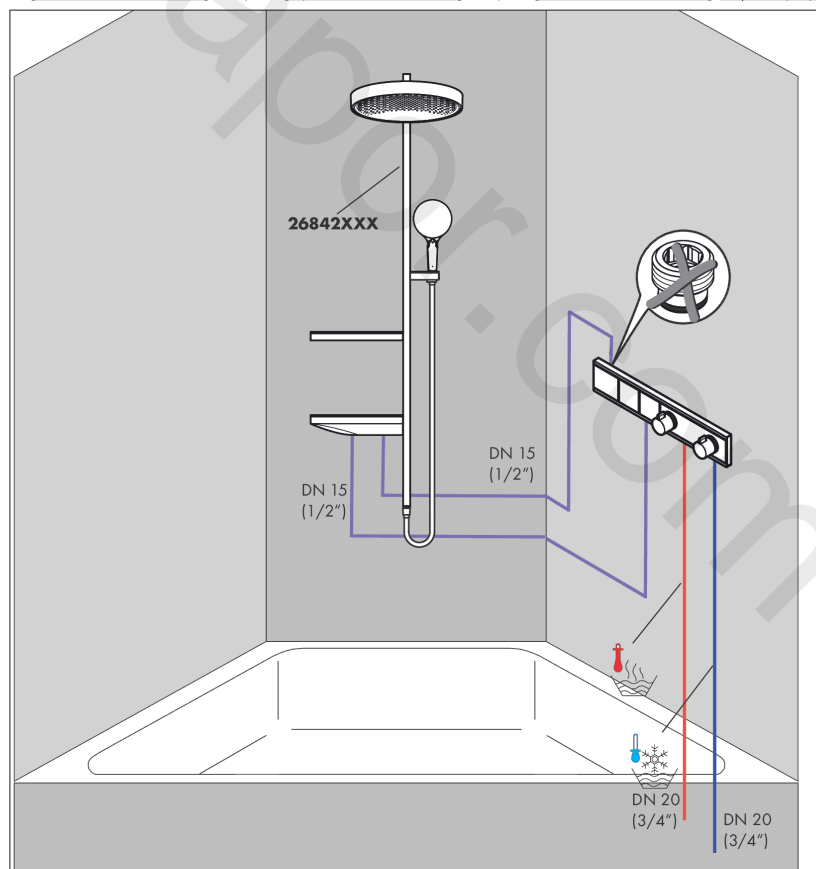

RainSelect
Thermostat for concealed installation for 2 functions
Finish: **Polished Gold Optic** Article Number: **15380997**

Installation examples

RainSelect
1531018X / 15380XXX