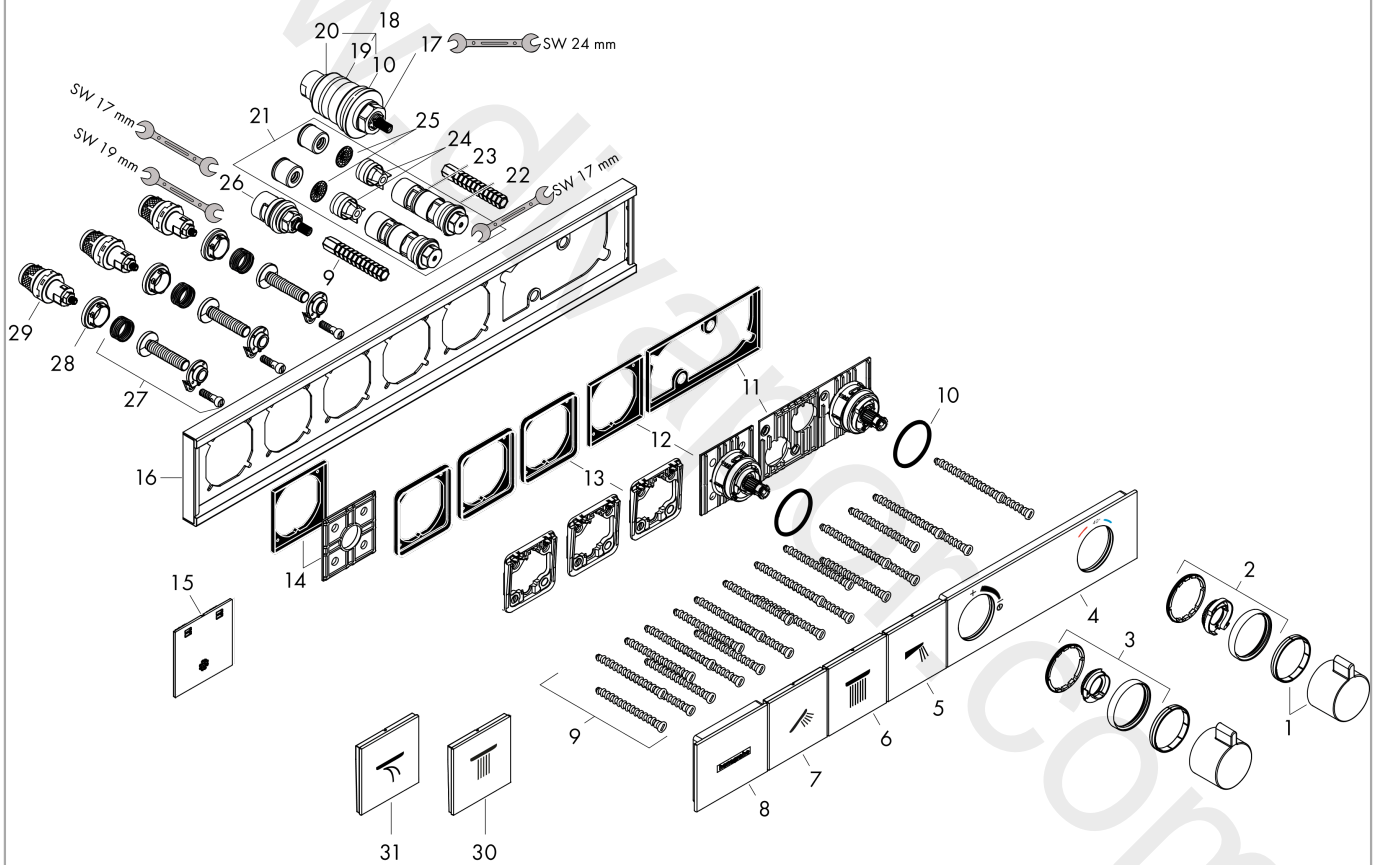

RainSelect
Thermostat for concealed installation for 3 functions
Finish: **Chrome** Article Number: **15381000**

Exploded Drawing

Year of production: >07/19

RainSelect

Thermostat for concealed installation for 3 functions

Finish: **Chrome** Article Number: **15381000**

Spare part list

Year of production: >07/19

Pos.	Description	Article Number	Price	PU
1	handle for thermostat	92215000	£ 64,00	1
2	safety set	93112000	£ 35,00	1
3	safety set	93113000	£ 35,00	1
4	cover	93105000	£ 173,00	1
5	neck jet	93498000	£ 79,00	1
6	symbol head shower	93499000	£ 79,00	1
7	symbol handshower	93106000	£ 79,00	1
8	cover	93501000	£ 96,00	1
9	mounting kit	93102000	£ 25,00	1
10	O-ring 38x2,5	98198000	£ 6,10	1
11	adapter for handle	93109000	£ 25,00	1
12	adapter for handle	93315000	£ 51,00	1
13	support element	93111000	£ 13,30	1
14	support element	93314000	£ 25,00	1
15	fit-up aid	93417000	£ 6,10	1
16	escutcheon	93316000	£ 370,00	1
17	thermostat cartridge	96633000	£ 137,00	1
18	sealing set	96636000	£ 51,00	1
19	O-ring 34x2	98383000	£ 6,10	1
20	O-ring 26x2	98147000	£ 3,30	1
21	service unit	93406000	£ 96,00	1
22	filter	97367000	£ 9,00	1
23	non return valve	96655000	£ 13,30	1
24	O-ring 20x1,5	98197000	£ 3,30	1
25	O-ring 20x2	98165000	£ 3,30	1
26	shut off unit	98536000	£ 79,00	1
27	Select-adapter	93103000	£ 25,00	1
28	nut	98368000	£ 13,30	1
29	shut off unit	95758000	£ 110,00	1
30	symbol head shower Rain large	93107000	£ 79,00	1
31	symbol Flood jet	93305000	£ 79,00	1
a	concealed item	15311180	£ 1.180,00	1
b	Grease	90920000	£ 16,10	1
c	extension 25 mm	93433000	£ 370,00	1