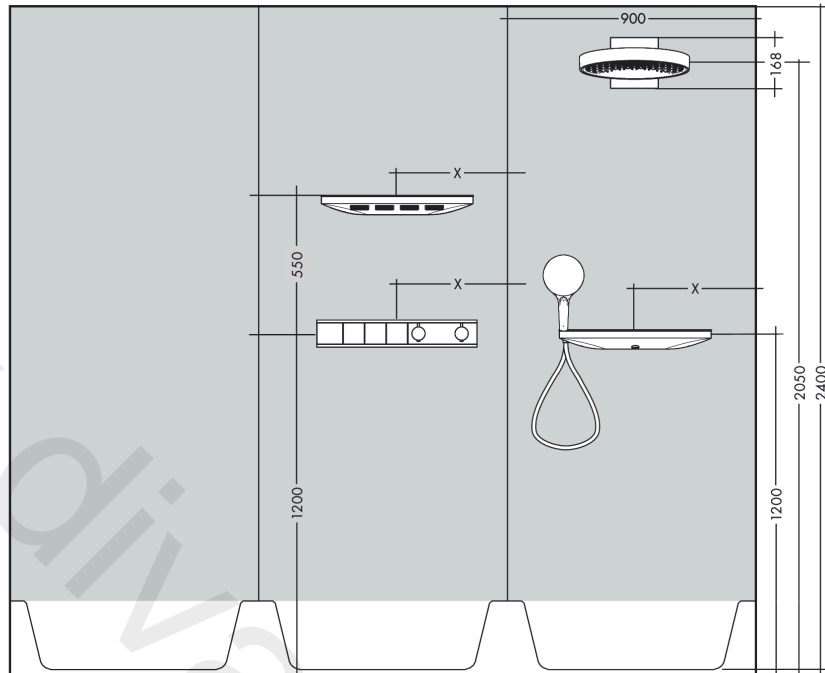

RainSelect
Thermostat for concealed installation for 3 functions
Finish: **Chrome** Article Number: **15381000**

Installation examples

RainSelect
1531118X / 15381XXX