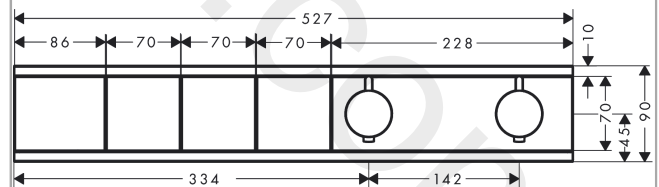

RainSelect

Thermostat for concealed installation for 3 functions

Finish: **Chrome** Article Number: **15381000**

Description

product features

- 3 functions
- simultaneous use of several outlets
- Select push-button on/off control for 3 functions
- depending on volume flow and installation situation approx. 50% flow rate reduction and integrated shut off function
- thermostat cartridge, Start/stop valve to operate the functions
- maximum flow rate at 3 bar: 38 l/min
- flow rate per outlet: 26 l/min
- flow rate by simultaneous use of all outlets: 38 l/min
- min. operating pressure: 1 bar
- max. operating pressure: 10 bar
- Safety stop at 40 °C
- temperature limitation adjustable
- non-return valve
- connection type: basic set
- Thermostat is delivered with buttons handshower, PowderRain, shoulder shower
- WRAS 2207061
- WRAS 2207061 - Approval letter 2207061

Article Details

Price excl. VAT

1.491,67 £

Technology

Certificates / Sustainability

Product image

Scale drawing

RainSelect
Thermostat for concealed installation for 3 functions
 Finish: **Chrome** Article Number: **15381000**