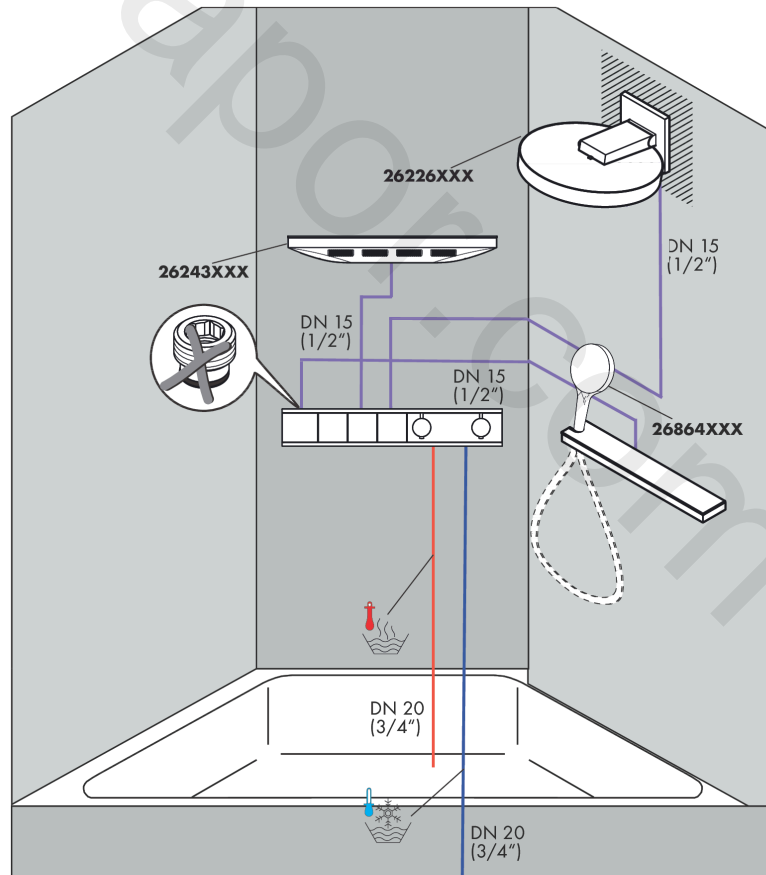

RainSelect
Thermostat for concealed installation for 3 functions
Finish: **Chrome** Article Number: **15381000**

Installation examples

RainSelect
1531118X / 15381XXX