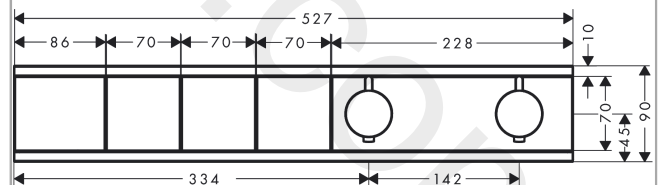

Scale drawing