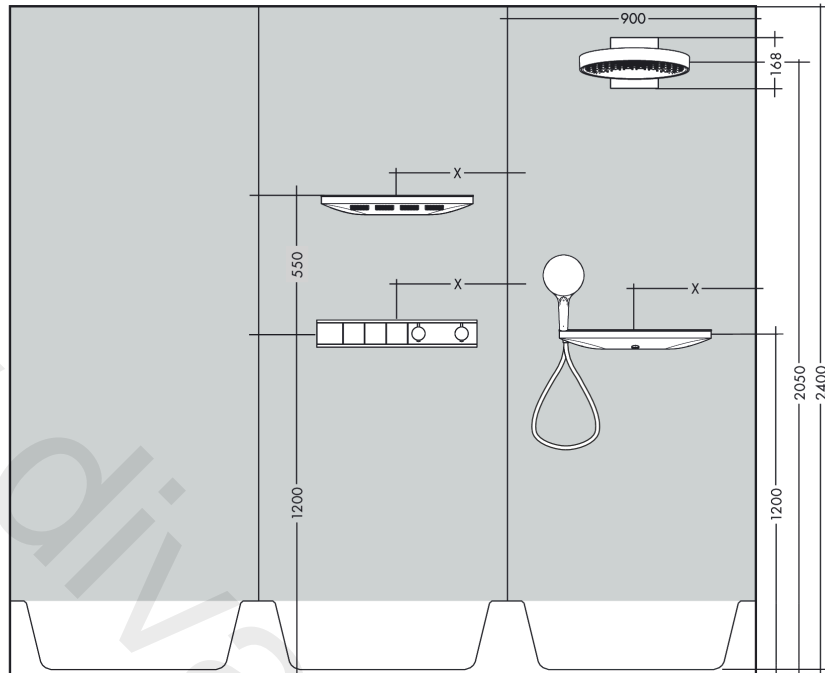

#### Product image

#### Scale drawing

**RainSelect**  
**Thermostat for concealed installation for 3 functions**  
 Finish: **Matt White** Article Number: **15381700**

Installation examples

**RainSelect**  
 1531118X / 15381XXX