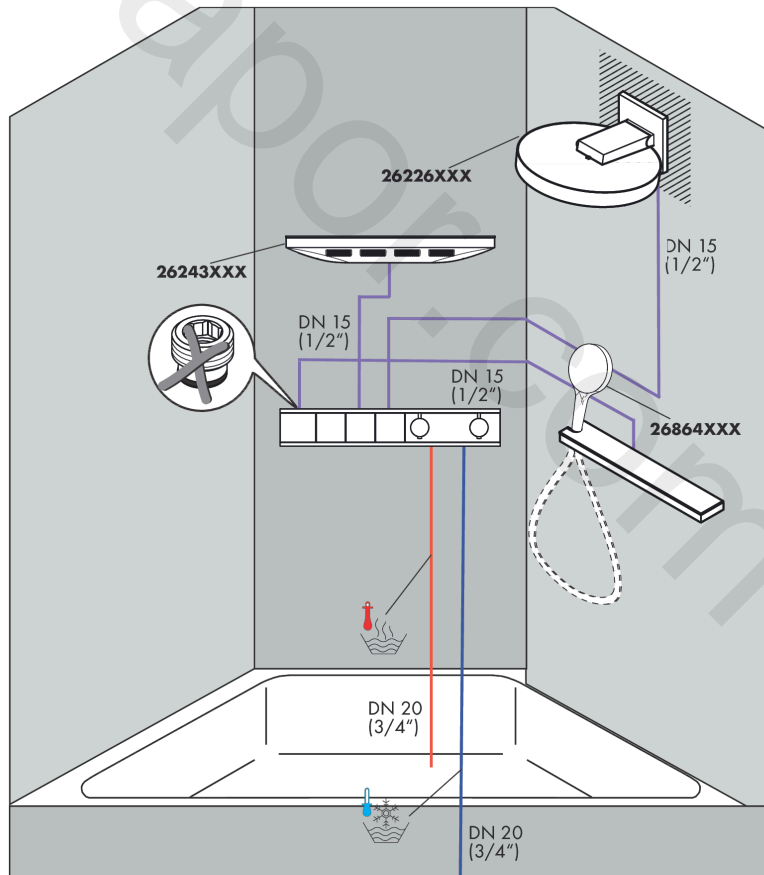

##### product features

- 3 functions
- simultaneous use of several outlets
- Select push-button on/off control for 3 functions
- depending on volume flow and installation situation approx. 50% flow rate reduction and integrated shut off function
- thermostat cartridge, Start/stop valve to operate the functions
- maximum flow rate at 3 bar: 38 l/min
- flow rate per outlet: 26 l/min
- flow rate by simultaneous use of all outlets: 38 l/min
- min. operating pressure: 1 bar
- max. operating pressure: 10 bar
- Safety stop at 40 °C
- temperature limitation adjustable
- non-return valve
- connection type: basic set
- Thermostat is delivered with buttons handshower, PowderRain, shoulder shower
- WRAS 2207061
- WRAS 2207061 - Approval letter 2207061

#### Scale drawing

**RainSelect**  
**Thermostat for concealed installation for 3 functions**  
 Finish: **Matt White** Article Number: **15381700**

Installation examples

**RainSelect**  
 1531118X / 15381XXX

**RainSelect**  
**Thermostat for concealed installation for 3 functions**  
 Finish: **Matt White** Article Number: **15381700**

**Exploded Drawing**

Year of production: >07/19

**RainSelect****Thermostat for concealed installation for 3 functions**Finish: **Matt White** Article Number: **15381700****Spare part list**