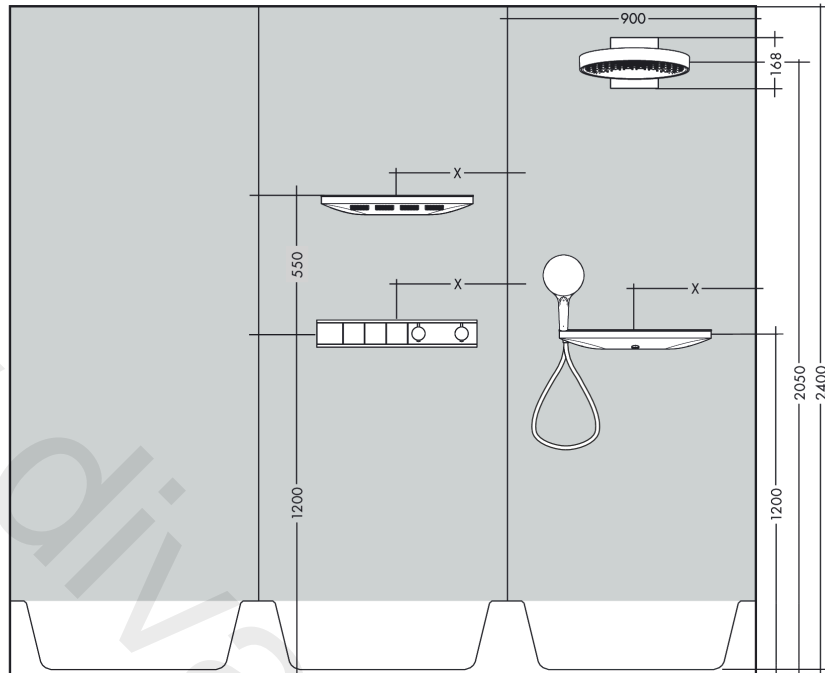

RainSelect

Thermostat for concealed installation for 3 functions

Finish: **Matt White** Article Number: **15381707**

Description

product features

- 3 functions
- simultaneous use of several outlets
- Select push-button on/off control for 3 functions
- depending on volume flow and installation situation approx. 50% flow rate reduction and integrated shut off function
- thermostat cartridge, Start/stop valve to operate the functions
- min. operating pressure: 1 bar
- max. operating pressure: 10 bar
- Safety stop at 40 °C
- temperature limitation adjustable
- non-return valve
- connection type: basic set
- Thermostat is delivered with buttons handshower, PowderRain, shoulder shower

Technology

Product image

Scale drawing

RainSelect
Thermostat for concealed installation for 3 functions
 Finish: **Matt White** Article Number: **15381707**

Installation examples

RainSelect
 1531118X / 15381XXX

RainSelect
Thermostat for concealed installation for 3 functions
 Finish: **Matt White** Article Number: **15381707**

Exploded Drawing

Year of production: >07/19

RainSelect**Thermostat for concealed installation for 3 functions**Finish: **Matt White** Article Number: **15381707****Spare part list**