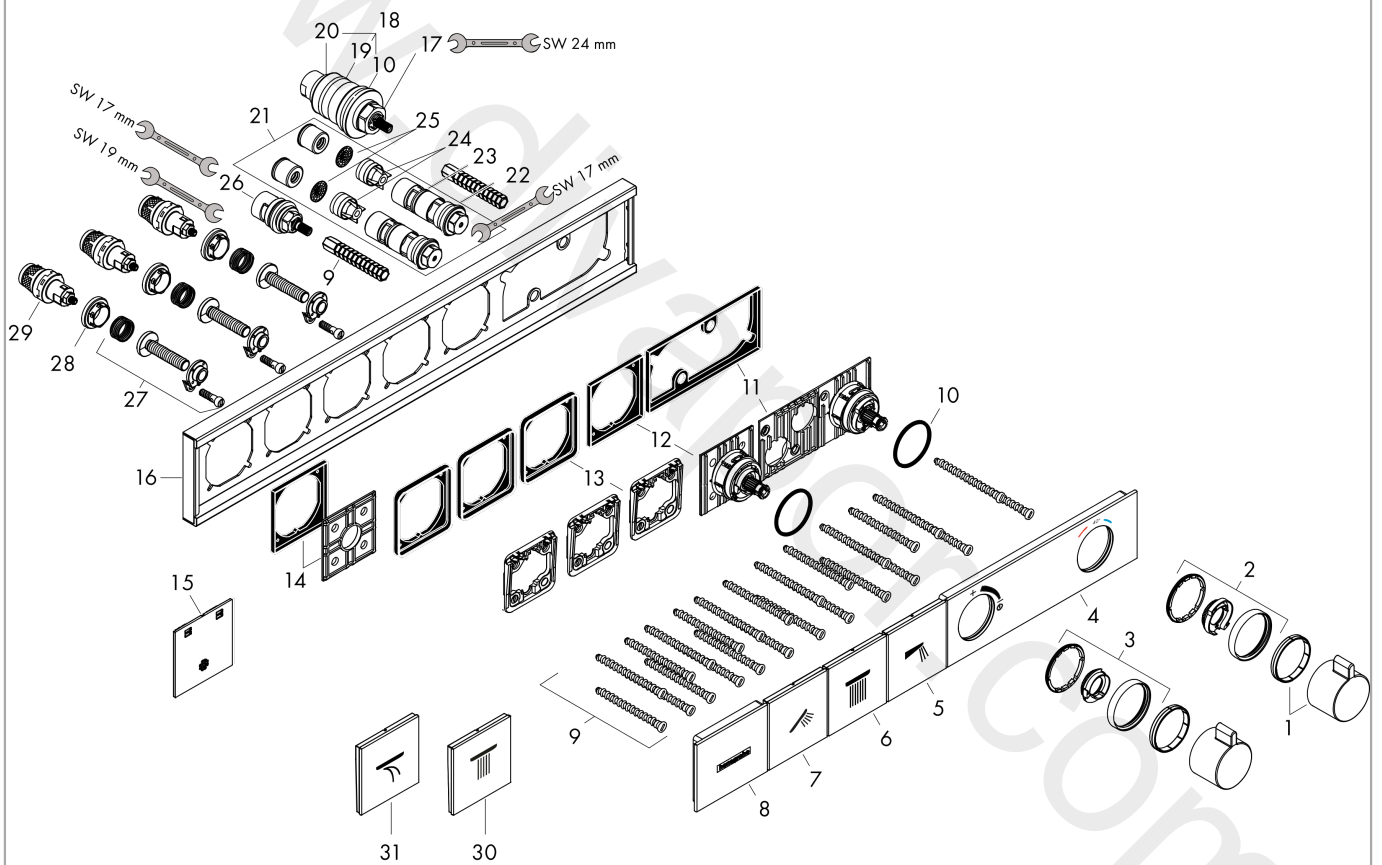

RainSelect

Thermostat for concealed installation for 3 functions

Finish: **Matt White** Article Number: **15381707**

Description

product features

- 3 functions
- simultaneous use of several outlets
- Select push-button on/off control for 3 functions
- depending on volume flow and installation situation approx. 50% flow rate reduction and integrated shut off function
- thermostat cartridge, Start/stop valve to operate the functions
- min. operating pressure: 1 bar
- max. operating pressure: 10 bar
- Safety stop at 40 °C
- temperature limitation adjustable
- non-return valve
- connection type: basic set
- Thermostat is delivered with buttons handshower, PowderRain, shoulder shower

Technology

Product image

Scale drawing

RainSelect
Thermostat for concealed installation for 3 functions
 Finish: **Matt White** Article Number: **15381707**

Installation examples

RainSelect
 1531118X / 15381XXX

RainSelect
Thermostat for concealed installation for 3 functions
 Finish: **Matt White** Article Number: **15381707**

Exploded Drawing

Year of production: >07/19

RainSelect**Thermostat for concealed installation for 3 functions**Finish: **Matt White** Article Number: **15381707****Spare part list**