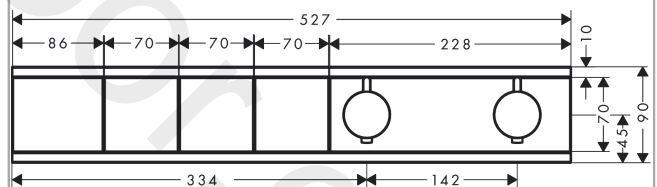

RainSelect

Thermostat for concealed installation for 3 functions

Finish: **Matt White** Article Number: **15381707**

Description

product features

- 3 functions
- simultaneous use of several outlets
- Select push-button on/off control for 3 functions
- depending on volume flow and installation situation approx. 50% flow rate reduction and integrated shut off function
- thermostat cartridge, Start/stop valve to operate the functions
- min. operating pressure: 1 bar
- max. operating pressure: 10 bar
- Safety stop at 40 °C
- temperature limitation adjustable
- non-return valve
- connection type: basic set
- Thermostat is delivered with buttons handshower, PowderRain, shoulder shower

Technology

Product image

Scale drawing

RainSelect
Thermostat for concealed installation for 3 functions
 Finish: **Matt White** Article Number: **15381707**

Installation examples

RainSelect
 1531118X / 15381XXX

RainSelect
Thermostat for concealed installation for 3 functions
 Finish: **Matt White** Article Number: **15381707**

Exploded Drawing

Year of production: >07/19

RainSelect**Thermostat for concealed installation for 3 functions**Finish: **Matt White** Article Number: **15381707****Spare part list**