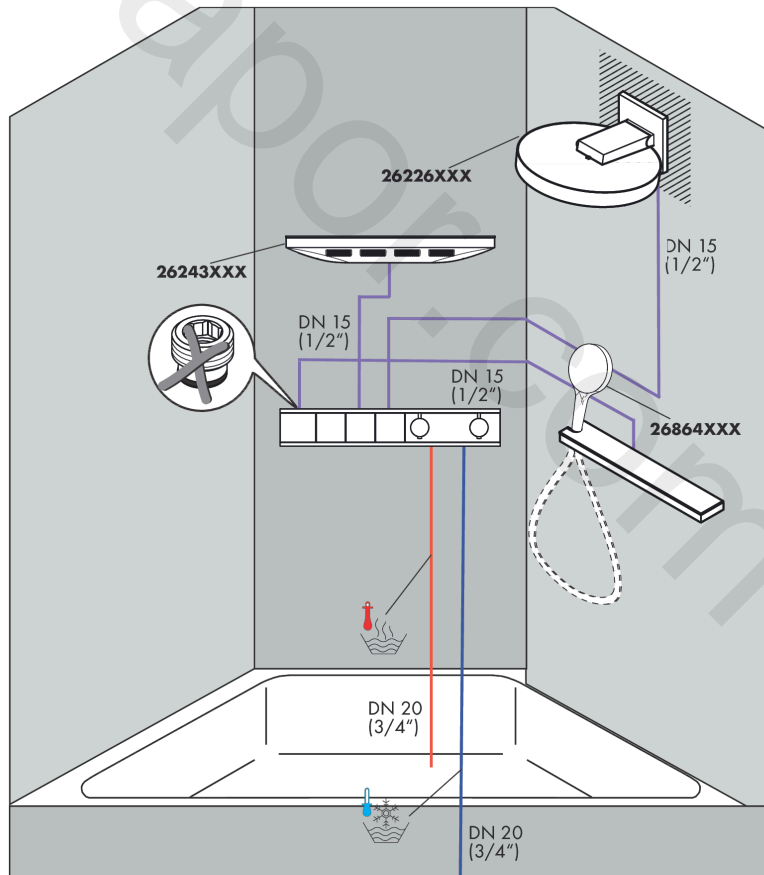

RainSelect

Thermostat for concealed installation for 3 functions

Finish: **Matt White** Article Number: **15381707**

Description

product features

- 3 functions
- simultaneous use of several outlets
- Select push-button on/off control for 3 functions
- depending on volume flow and installation situation approx. 50% flow rate reduction and integrated shut off function
- thermostat cartridge, Start/stop valve to operate the functions
- min. operating pressure: 1 bar
- max. operating pressure: 10 bar
- Safety stop at 40 °C
- temperature limitation adjustable
- non-return valve
- connection type: basic set
- Thermostat is delivered with buttons handshower, PowderRain, shoulder shower

RainSelect
Thermostat for concealed installation for 3 functions
 Finish: **Matt White** Article Number: **15381707**

Exploded Drawing

Year of production: >07/19

RainSelect**Thermostat for concealed installation for 3 functions**Finish: **Matt White** Article Number: **15381707****Spare part list**