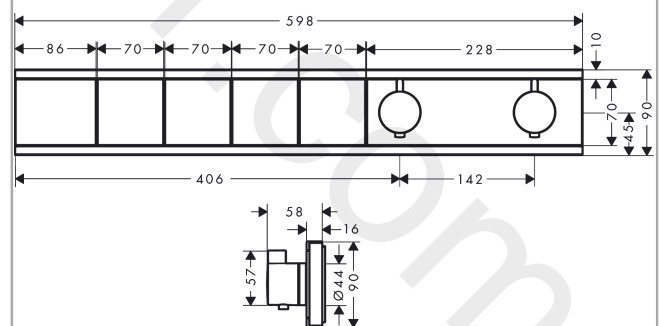

RainSelect

Thermostat for concealed installation for 4 functions

Finish: **Chrome** Article Number: **15382000**

Description

product features

- 4 functions
- simultaneous use of several outlets
- Select push-button on/off control for 4 functions
- depending on volume flow and installation situation approx. 50% flow rate reduction and integrated shut off function
- thermostat cartridge, Start/stop valve to operate the functions
- maximum flow rate at 3 bar: 38 l/min
- flow rate per outlet: 26 l/min
- flow rate by simultaneous use of all outlets: 38 l/min
- min. operating pressure: 1 bar
- max. operating pressure: 10 bar
- Safety stop at 40 °C
- temperature limitation adjustable
- non-return valve
- connection type: basic set
- Thermostat is delivered with buttons handshower, PowderRain, Waterfall, Rain large
- WRAS 2207061
- WRAS 2207061 - Approval letter 2207061

Article Details

Price excl. VAT

1.716,67 £

Technology

Design awards

Certificates / Sustainability

Product image

Scale drawing