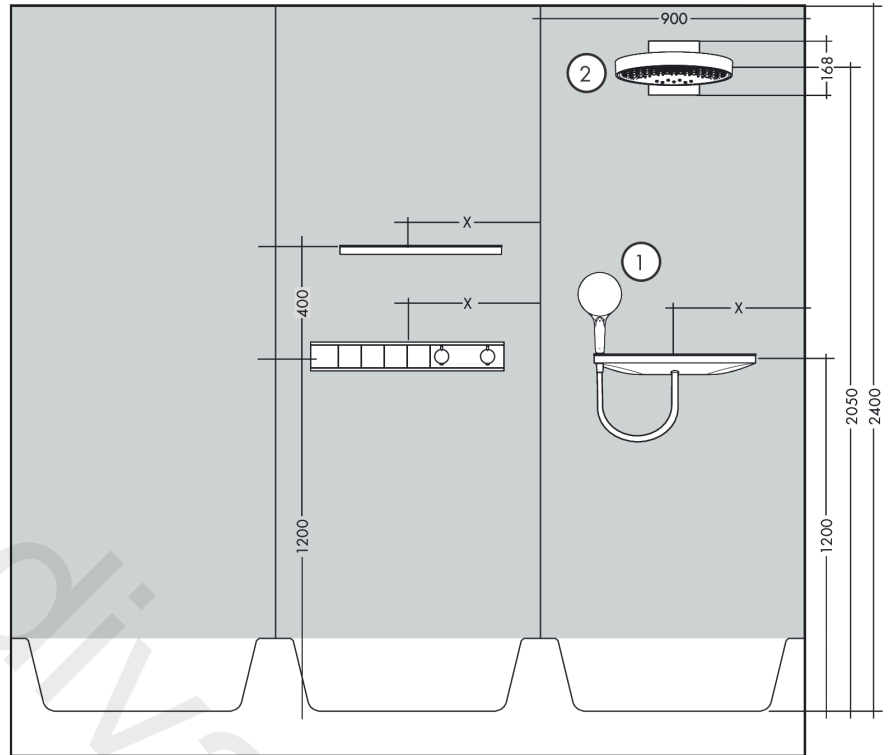

#### Scale drawing

**RainSelect**  
**Thermostat for concealed installation for 4 functions**  
 Finish: **Chrome** Article Number: **15382000**

**Installation examples**

**RainSelect**  
 1531218X / 15382XXX