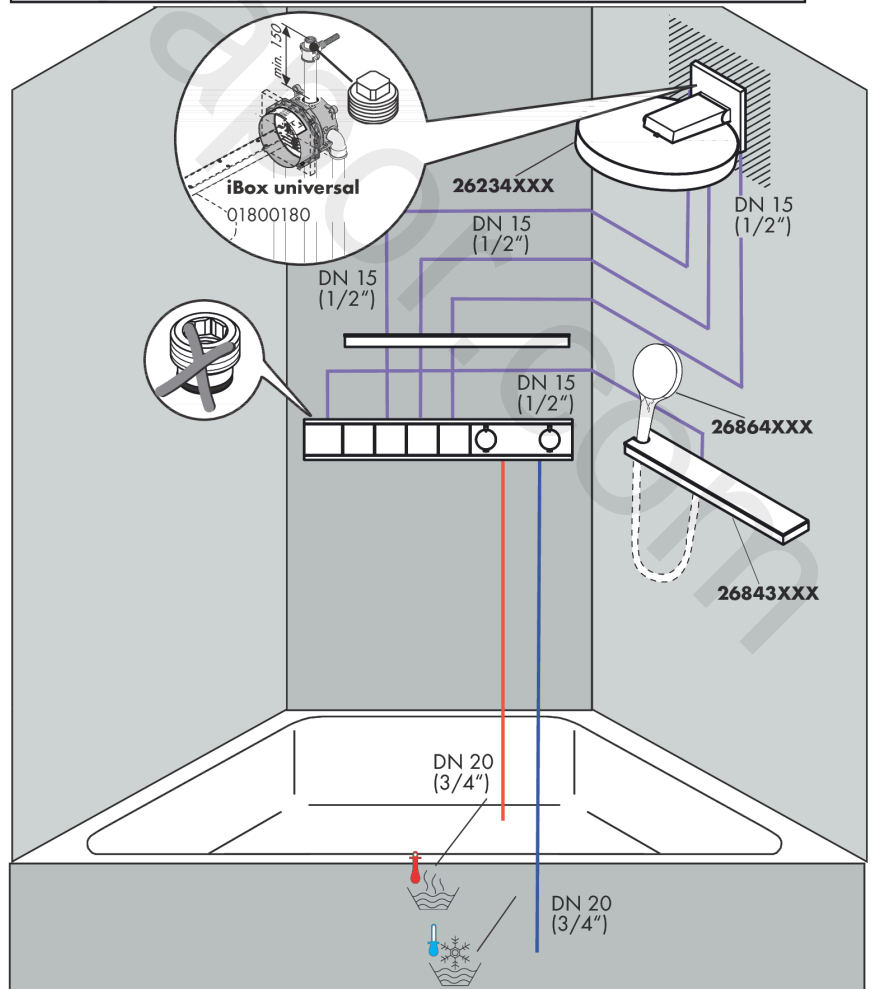

#### Product image

#### Scale drawing

**RainSelect**  
**Thermostat for concealed installation for 4 functions**  
 Finish: **Chrome** Article Number: **15382000**

**Installation examples**

**RainSelect**  
 1531218X / 15382XXX