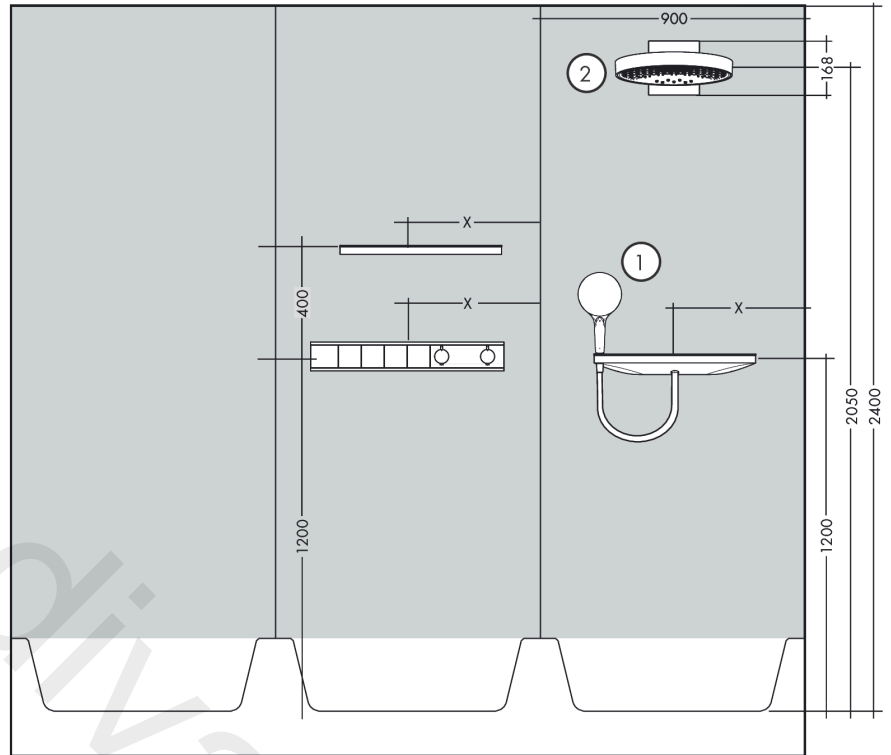

### Scale drawing

**RainSelect**  
**Thermostat for concealed installation for 4 functions**  
 Finish: **Chrome** Article Number: **15382007**

**Installation examples**

**RainSelect**  
 1531218X / 15382XXX