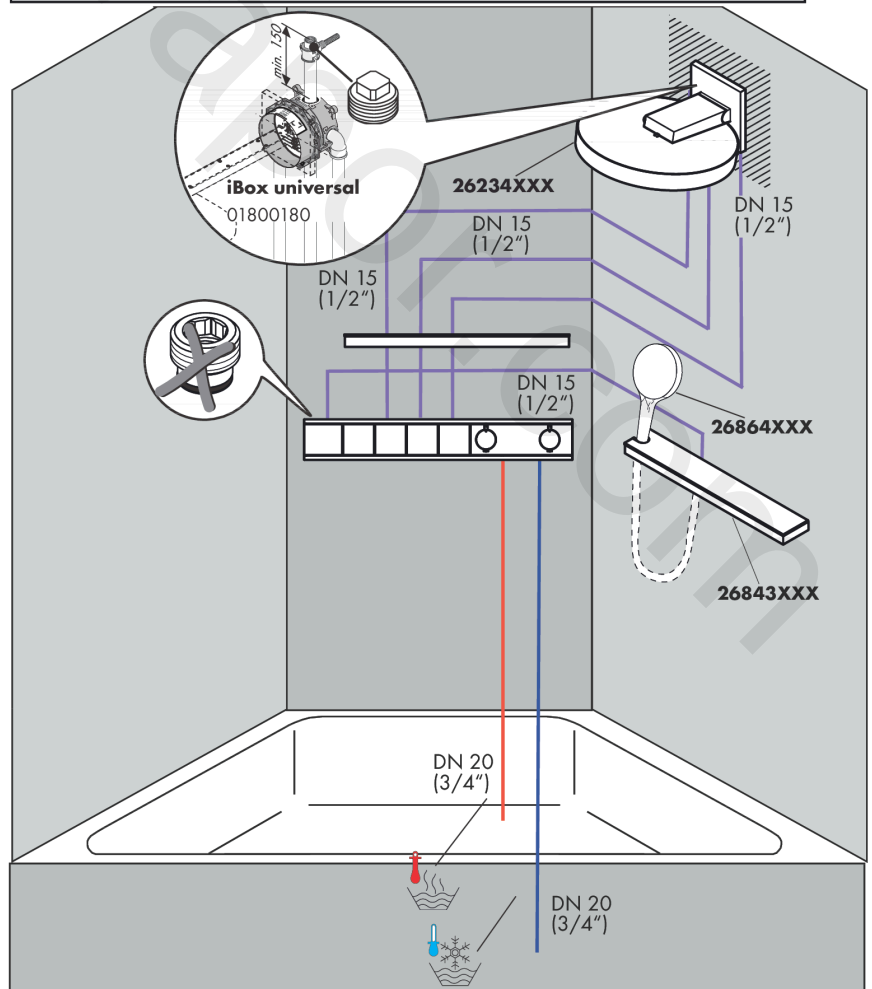

### Description

**product features**

- 4 functions
- simultaneous use of several outlets
- Select push-button on/off control for 4 functions
- depending on volume flow and installation situation approx. 50% flow rate reduction and integrated shut off function
- thermostat cartridge, Start/stop valve to operate the functions
- min. operating pressure: 1 bar
- max. operating pressure: 10 bar
- Safety stop at 40 °C
- temperature limitation adjustable
- non-return valve
- connection type: basic set
- Thermostat is delivered with buttons handshower, PowderRain, Waterfall, Rain large

### Product image

### Scale drawing

**RainSelect**  
**Thermostat for concealed installation for 4 functions**  
 Finish: **Chrome** Article Number: **15382007**

**Installation examples**

**RainSelect**  
 1531218X / 15382XXX

**RainSelect**  
**Thermostat for concealed installation for 4 functions**  
 Finish: **Chrome** Article Number: **15382007**

**Exploded Drawing**

Year of production: >07/19