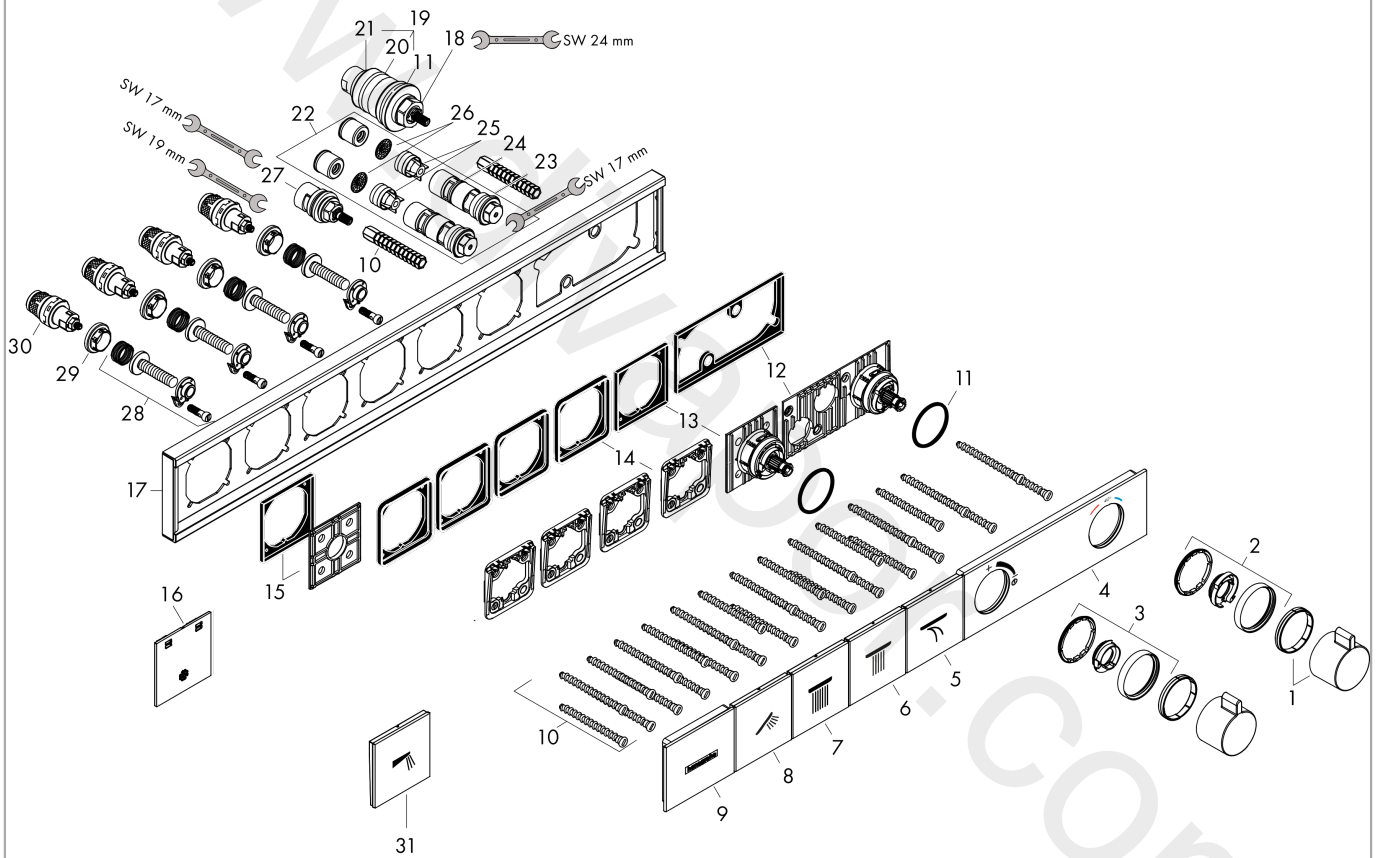

RainSelect
Thermostat for concealed installation for 4 functions
Finish: **Chrome** Article Number: **15382007**

Exploded Drawing

Year of production: >07/19

RainSelect

Thermostat for concealed installation for 4 functions

Finish: **Chrome** Article Number: **15382007**

Spare part list

Year of production: >07/19

Pos.	Description	Article Number	Price	PU
1	handle for thermostat	92215000	£ 64,00	1
2	safety set	93112000	£ 35,00	1
3	safety set	93113000	£ 35,00	1
4	cover	93105000	£ 173,00	1
5	symbol Flood jet	93305000	£ 79,00	1
6	symbol head shower Rain large	93107000	£ 79,00	1
7	symbol head shower	93499000	£ 79,00	1
8	symbol handshower	93106000	£ 79,00	1
9	cover	93501000	£ 96,00	1
10	mounting kit	93102000	£ 25,00	1
11	O-ring 38x2,5	98198000	£ 6,10	1
12	adapter for handle	93109000	£ 25,00	1
13	adapter for handle	93315000	£ 51,00	1
14	support element	93111000	£ 13,30	1
15	support element	93314000	£ 25,00	1
16	fit-up aid	93417000	£ 6,10	1
17	escutcheon	93317000	£ 445,00	1
18	thermostat cartridge	96633000	£ 137,00	1
19	sealing set	96636000	£ 51,00	1
20	O-ring 34x2	98383000	£ 6,10	1
21	O-ring 26x2	98147000	£ 3,30	1
22	service unit	93406000	£ 96,00	1
23	O-ring 20x2	98165000	£ 3,30	1
24	O-ring 20x1,5	98197000	£ 3,30	1
25	non return valve	96655000	£ 13,30	1
26	filter	97367000	£ 9,00	1
27	shut off unit	98536000	£ 79,00	1
28	Select-adapter	93103000	£ 25,00	1
29	nut	98368000	£ 13,30	1
30	shut off unit	95758000	£ 110,00	1
31	neck jet	93498000	£ 79,00	1
a	concealed item	15312187	-	1
b	Grease	90920000	£ 16,10	1
c	extension 25 mm	93434000	£ 445,00	1