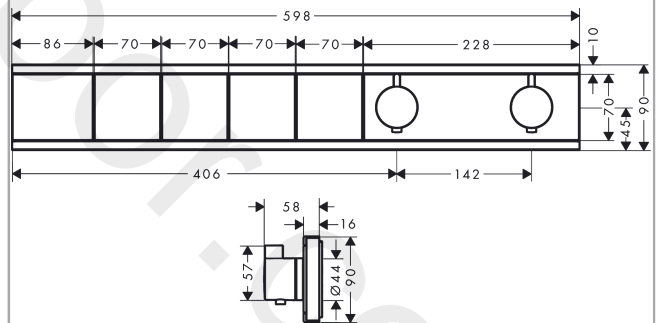

RainSelect
Thermostat for concealed installation for 4 functions
Finish: **Chrome** Article Number: **15382007**

Description

product features

- 4 functions
- simultaneous use of several outlets
- Select push-button on/off control for 4 functions
- depending on volume flow and installation situation approx. 50% flow rate reduction and integrated shut off function
- thermostat cartridge, Start/stop valve to operate the functions
- min. operating pressure: 1 bar
- max. operating pressure: 10 bar
- Safety stop at 40 °C
- temperature limitation adjustable
- non-return valve
- connection type: basic set
- Thermostat is delivered with buttons handshower, PowderRain, Waterfall, Rain large

Technology

Product image

Scale drawing