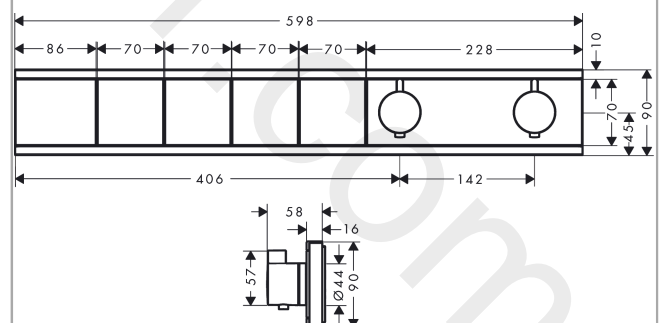

RainSelect

Thermostat for concealed installation for 4 functions

Finish: **Brushed Bronze** Article Number: **15382140**

Description

product features

- 4 functions
- simultaneous use of several outlets
- Select push-button on/off control for 4 functions
- depending on volume flow and installation situation approx. 50% flow rate reduction and integrated shut off function
- thermostat cartridge, Start/stop valve to operate the functions
- maximum flow rate at 3 bar: 38 l/min
- flow rate per outlet: 26 l/min
- flow rate by simultaneous use of all outlets: 38 l/min
- min. operating pressure: 1 bar
- max. operating pressure: 10 bar
- Safety stop at 40 °C
- temperature limitation adjustable
- non-return valve
- connection type: basic set
- Thermostat is delivered with buttons handshower, PowderRain, Waterfall, Rain large
- WRAS 2207061
- WRAS 2207061 - Approval letter 2207061

Article Details

Price excl. VAT

2.575,00 £

Technology

Design awards

Product image

Scale drawing