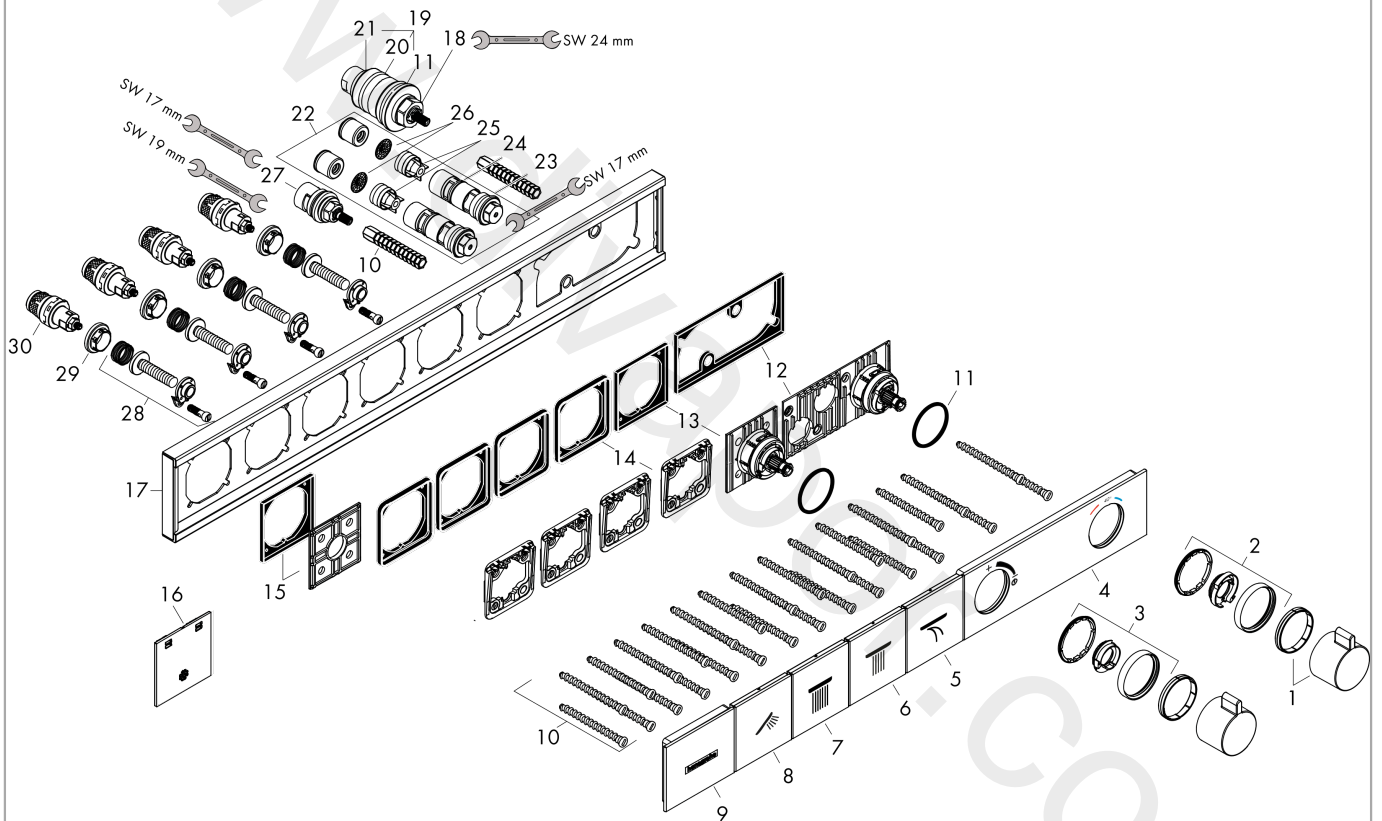

RainSelect

Thermostat for concealed installation for 4 functions

Finish: **Brushed Bronze** Article Number: **15382140**

Spare part list

Year of production: >04/20

Pos.	Description	Article Number	Price	PU
1	handle for thermostat	92215140	£ 96,00	1
2	safety set	93112140	£ 51,00	1
3	safety set	93113140	£ 51,00	1
4	cover	93105140	£ 260,00	1
5	symbol Flood jet	93305140	£ 118,00	1
6	symbol head shower Rain large	93107140	£ 118,00	1
7	symbol head shower	93499140	£ 118,00	1
8	symbol handshower	93106140	£ 118,00	1
9	cover	93501140	£ 142,00	1
10	mounting kit	93102000	£ 25,00	1
11	O-ring 38x2,5	98198000	£ 6,10	1
12	adapter for handle	93109000	£ 25,00	1
13	adapter for handle	93315000	£ 51,00	1
14	support element	93111000	£ 13,30	1
15	support element	93314000	£ 25,00	1
16	fit-up aid	93417000	£ 6,10	1
17	escutcheon	93317140	£ 660,00	1
18	thermostat cartridge	96633000	£ 137,00	1
19	sealing set	96636000	£ 51,00	1
20	O-ring 34x2	98383000	£ 6,10	1
21	O-ring 26x2	98147000	£ 3,30	1
22	service unit	93406000	£ 96,00	1
23	O-ring 20x2	98165000	£ 3,30	1
24	O-ring 20x1,5	98197000	£ 3,30	1
25	non return valve	96655000	£ 13,30	1
26	filter	97367000	£ 9,00	1
27	shut off unit	98536000	£ 79,00	1
28	Select-adapter	93103000	£ 25,00	1
29	nut	98368000	£ 13,30	1
30	shut off unit	95758000	£ 110,00	1
31	neck jet	93498000	£ 79,00	1
a	concealed item	15312180	£ 1.380,00	1
b	Grease	90920000	£ 16,10	1
c	extension 25 mm	93434000	£ 445,00	1