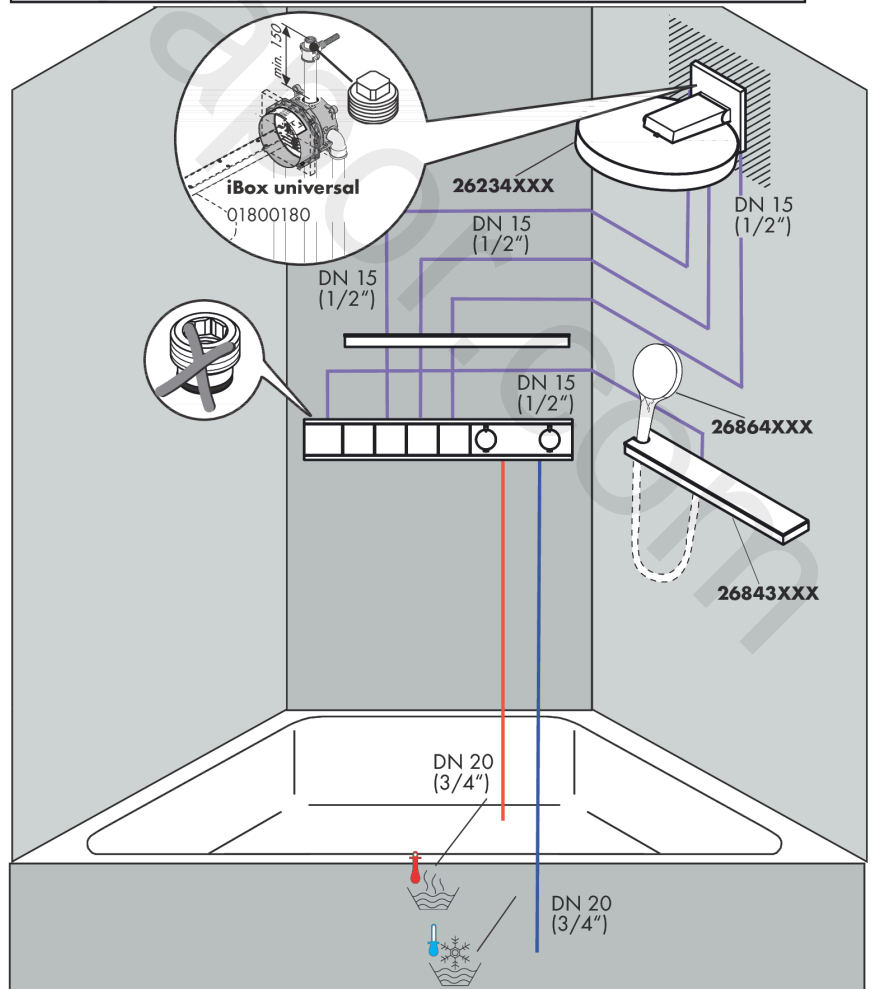

RainSelect
Thermostat for concealed installation for 4 functions
Finish: **Brushed Bronze** Article Number: **15382140**

Installation examples

RainSelect
1531218X / 15382XXX