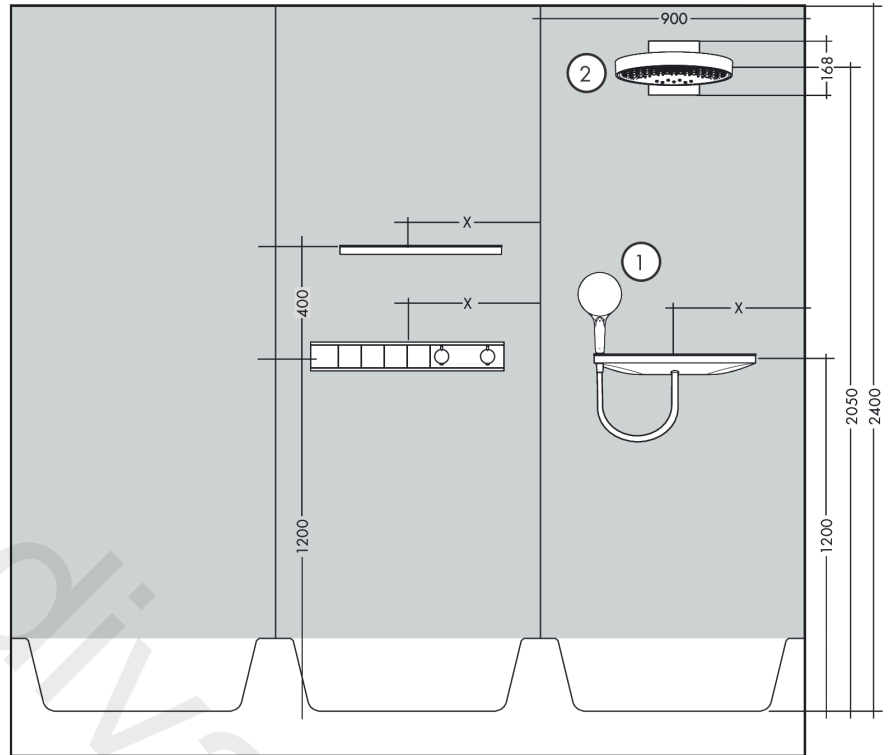

RainSelect
Thermostat for concealed installation for 4 functions
Finish: **Brushed Bronze** Article Number: **15382140**

Installation examples

RainSelect
1531218X / 15382XXX