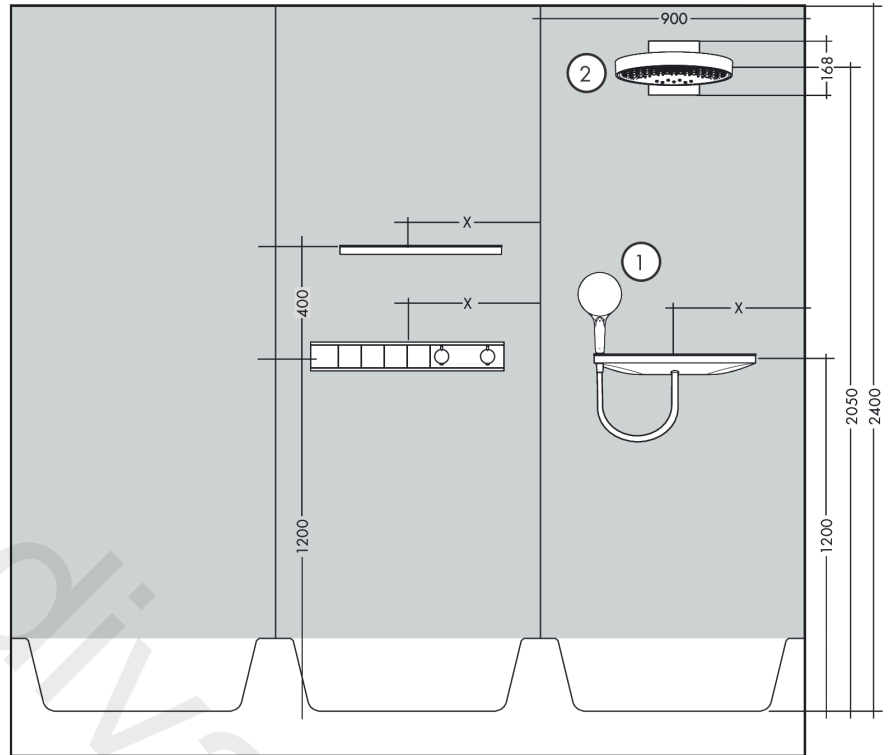

RainSelect
Thermostat for concealed installation for 4 functions
Finish: **Brushed Bronze** Article Number: **15382147**

Installation examples

RainSelect
1531218X / 15382XXX