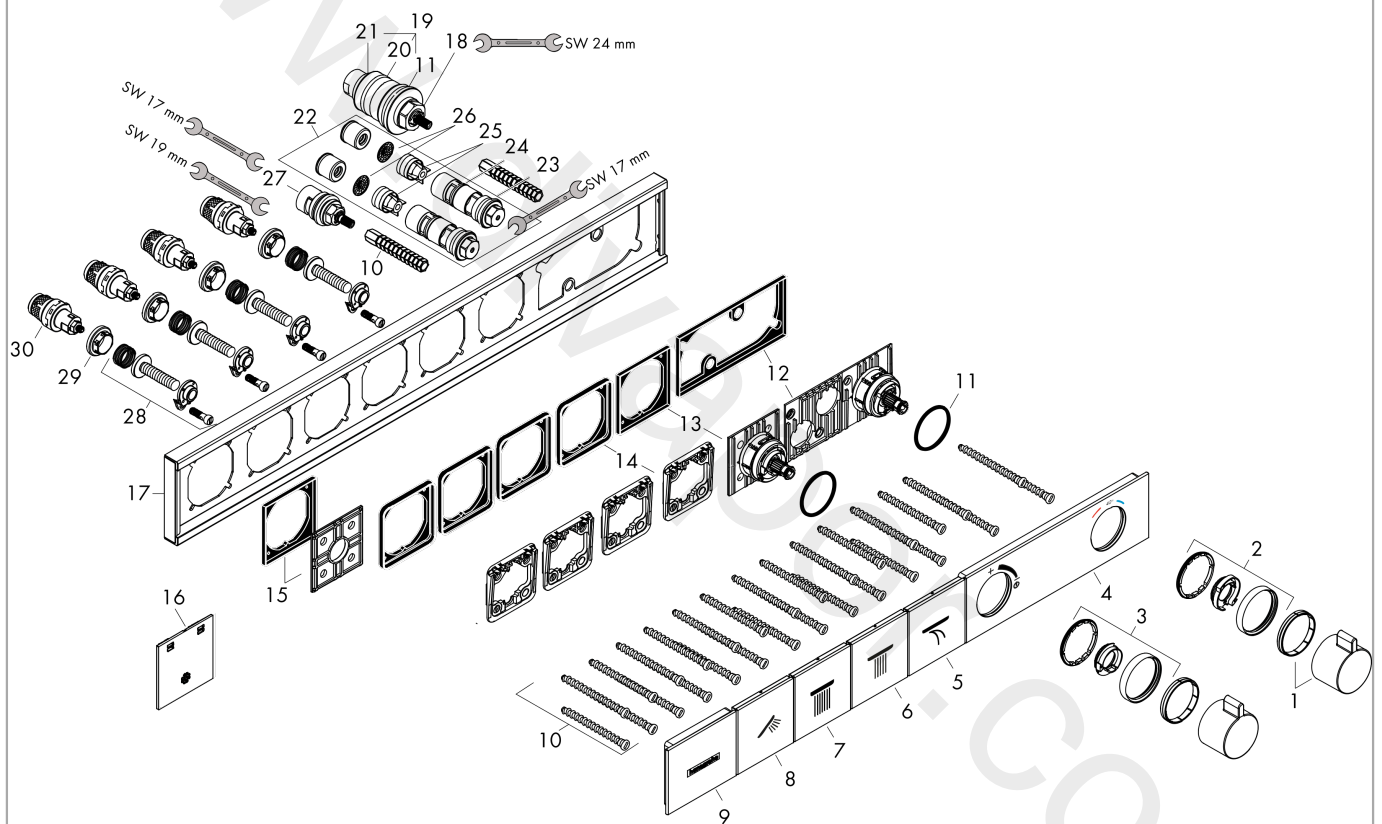

RainSelect
Thermostat for concealed installation for 4 functions
Finish: **Brushed Bronze** Article Number: **15382147**

Exploded Drawing

Year of production: >04/20

RainSelect

Thermostat for concealed installation for 4 functions

Finish: **Brushed Bronze** Article Number: **15382147**

Spare part list

Year of production: >04/20

Pos.	Description	Article Number	Price	PU
1	handle for thermostat	92215140	£ 96,00	1
2	safety set	93112140	£ 51,00	1
3	safety set	93113140	£ 51,00	1
4	cover	93105140	£ 260,00	1
5	symbol Flood jet	93305140	£ 118,00	1
6	symbol head shower Rain large	93107140	£ 118,00	1
7	symbol head shower	93499140	£ 118,00	1
8	symbol handshower	93106140	£ 118,00	1
9	cover	93501140	£ 142,00	1
10	mounting kit	93102000	£ 25,00	1
11	O-ring 38x2,5	98198000	£ 6,10	1
12	adapter for handle	93109000	£ 25,00	1
13	adapter for handle	93315000	£ 51,00	1
14	support element	93111000	£ 13,30	1
15	support element	93314000	£ 25,00	1
16	fit-up aid	93417000	£ 6,10	1
17	escutcheon	93317140	£ 660,00	1
18	thermostat cartridge	96633000	£ 137,00	1
19	sealing set	96636000	£ 51,00	1
20	O-ring 34x2	98383000	£ 6,10	1
21	O-ring 26x2	98147000	£ 3,30	1
22	service unit	93406000	£ 96,00	1
23	O-ring 20x2	98165000	£ 3,30	1
24	O-ring 20x1,5	98197000	£ 3,30	1
25	non return valve	96655000	£ 13,30	1
26	filter	97367000	£ 9,00	1
27	shut off unit	98536000	£ 79,00	1
28	Select-adapter	93103000	£ 25,00	1
29	nut	98368000	£ 13,30	1
30	shut off unit	95758000	£ 110,00	1
31	neck jet	93498000	£ 79,00	1
a	concealed item	15312187	-	1
b	Grease	90920000	£ 16,10	1
c	extension 25 mm	93434000	£ 445,00	1