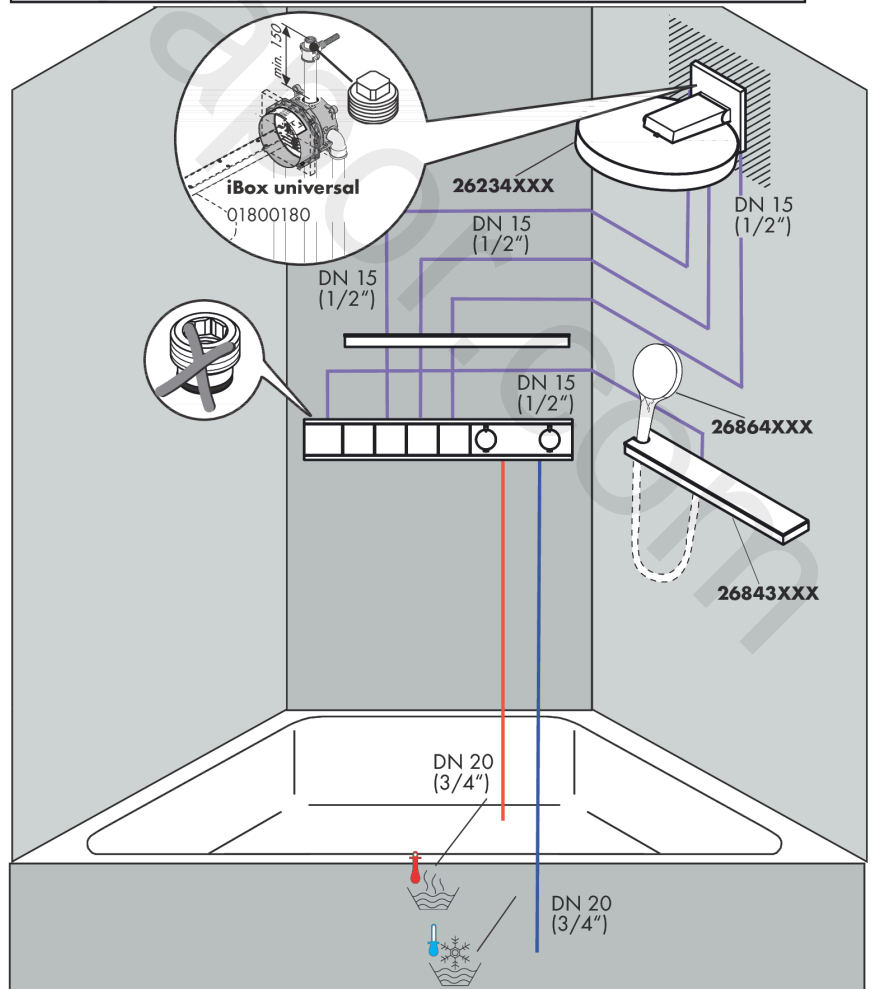

RainSelect

Thermostat for concealed installation for 4 functions

Finish: **Brushed Bronze** Article Number: **15382147**

Description

product features

- 4 functions
- simultaneous use of several outlets
- Select push-button on/off control for 4 functions
- depending on volume flow and installation situation approx. 50% flow rate reduction and integrated shut off function
- thermostat cartridge, Start/stop valve to operate the functions
- min. operating pressure: 1 bar
- max. operating pressure: 10 bar
- Safety stop at 40 °C
- temperature limitation adjustable
- non-return valve
- connection type: basic set
- Thermostat is delivered with buttons handshower, PowderRain, Waterfall, Rain large

Technology

Product image

Scale drawing

RainSelect
Thermostat for concealed installation for 4 functions
 Finish: **Brushed Bronze** Article Number: **15382147**

Installation examples

RainSelect
 1531218X / 15382XXX