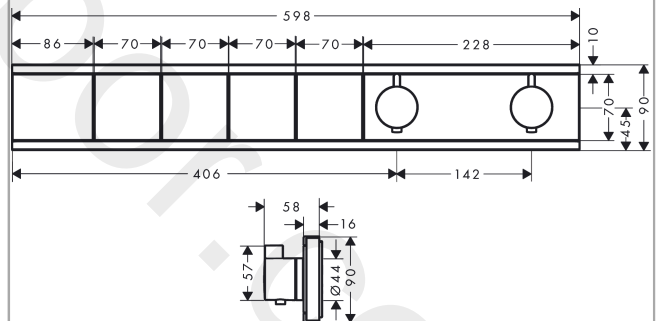

RainSelect

Thermostat for concealed installation for 4 functions

Finish: **Brushed Bronze** Article Number: **15382147**

Description

product features

- 4 functions
- simultaneous use of several outlets
- Select push-button on/off control for 4 functions
- depending on volume flow and installation situation approx. 50% flow rate reduction and integrated shut off function
- thermostat cartridge, Start/stop valve to operate the functions
- min. operating pressure: 1 bar
- max. operating pressure: 10 bar
- Safety stop at 40 °C
- temperature limitation adjustable
- non-return valve
- connection type: basic set
- Thermostat is delivered with buttons handshower, PowderRain, Waterfall, Rain large

Technology

Product image

Scale drawing