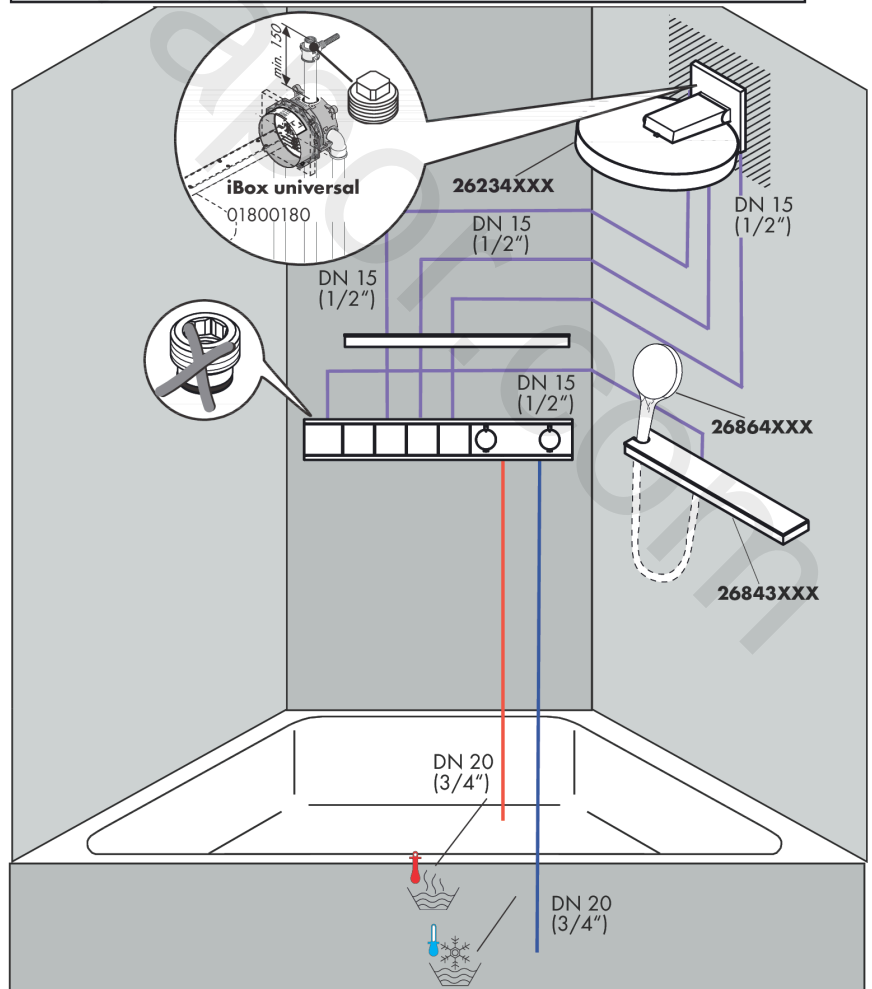

##### product features

- 4 functions
- simultaneous use of several outlets
- Select push-button on/off control for 4 functions
- depending on volume flow and installation situation approx. 50% flow rate reduction and integrated shut off function
- thermostat cartridge, Start/stop valve to operate the functions
- maximum flow rate at 3 bar: 38 l/min
- flow rate per outlet: 26 l/min
- flow rate by simultaneous use of all outlets: 38 l/min
- min. operating pressure: 1 bar
- max. operating pressure: 10 bar
- Safety stop at 40 °C
- temperature limitation adjustable
- non-return valve
- connection type: basic set
- Thermostat is delivered with buttons handshower, PowderRain, Waterfall, Rain large
- WRAS 2207061
- WRAS 2207061 - Approval letter 2207061

#### Product image

#### Scale drawing

**RainSelect**

**Thermostat for concealed installation for 4 functions**

Finish: **Brushed Black Chrome** Article Number: **15382340**

**Installation examples**

**RainSelect**  
1531218X / 15382XXX

**RainSelect**

**Thermostat for concealed installation for 4 functions**

Finish: **Brushed Black Chrome** Article Number: **15382340**

**Exploded Drawing**

Year of production: >04/20