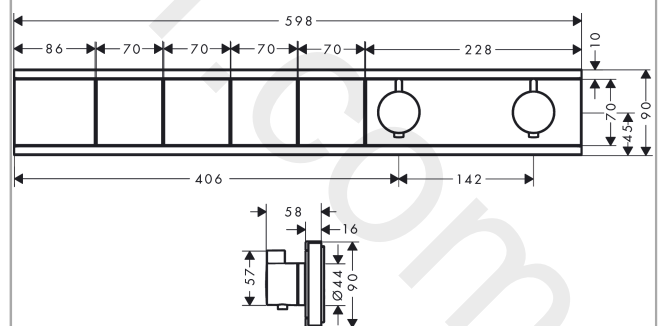

RainSelect

Thermostat for concealed installation for 4 functions

Finish: **Brushed Black Chrome** Article Number: **15382340**

Description

product features

- 4 functions
- simultaneous use of several outlets
- Select push-button on/off control for 4 functions
- depending on volume flow and installation situation approx. 50% flow rate reduction and integrated shut off function
- thermostat cartridge, Start/stop valve to operate the functions
- maximum flow rate at 3 bar: 38 l/min
- flow rate per outlet: 26 l/min
- flow rate by simultaneous use of all outlets: 38 l/min
- min. operating pressure: 1 bar
- max. operating pressure: 10 bar
- Safety stop at 40 °C
- temperature limitation adjustable
- non-return valve
- connection type: basic set
- Thermostat is delivered with buttons handshower, PowderRain, Waterfall, Rain large
- WRAS 2207061
- WRAS 2207061 - Approval letter 2207061

Article Details

Price excl. VAT

2.575,00 £

Technology

Design awards

Product image

Scale drawing