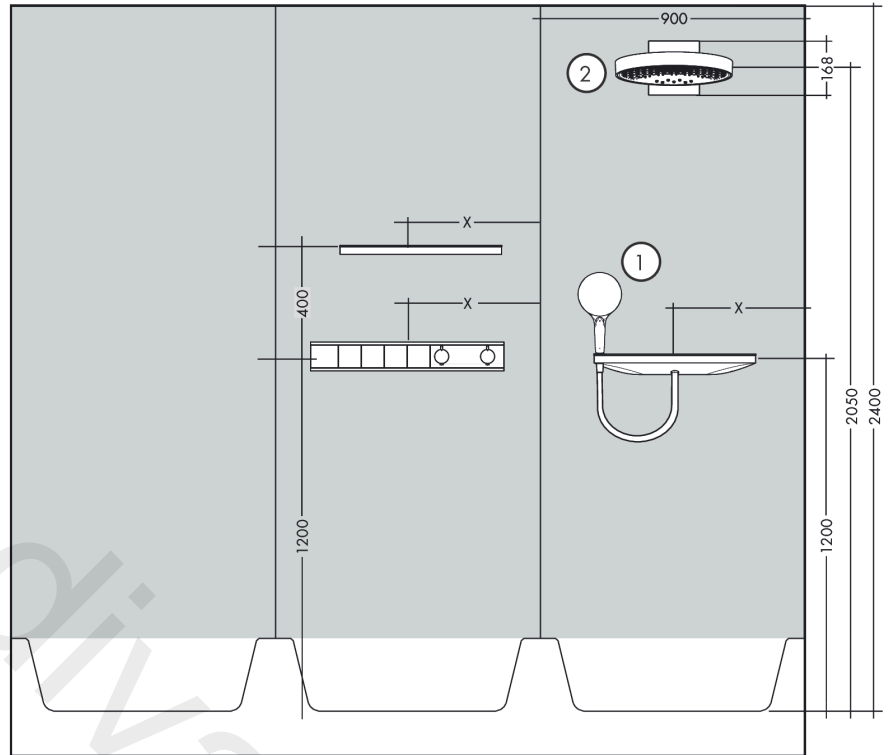

#### Scale drawing

**RainSelect**

**Thermostat for concealed installation for 4 functions**

Finish: **Brushed Black Chrome** Article Number: **15382340**

**Installation examples**

**RainSelect**  
1531218X / 15382XXX