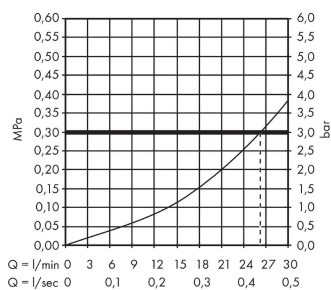

PuraVida Bath spout

Finish: **White/Chrome** Article Number: **15412400**

Description

product features

- 1 function
- projection: 196 mm
- wall-mounted
- maximum flow rate at 3 bar: 26,7 l/min
- connection dimension: DN20
- spray type: normal spray
- WRAS 2008703
- WRAS 2008703 - WRAS Approval Letter

Article Details

Price excl. VAT 400,00 £

Product image

Scale drawing

Flowchart

The consumption was measured in combination with the appropriate fittings (thermosta/mixer/ in-wall valve) to reflect actual application in practice.