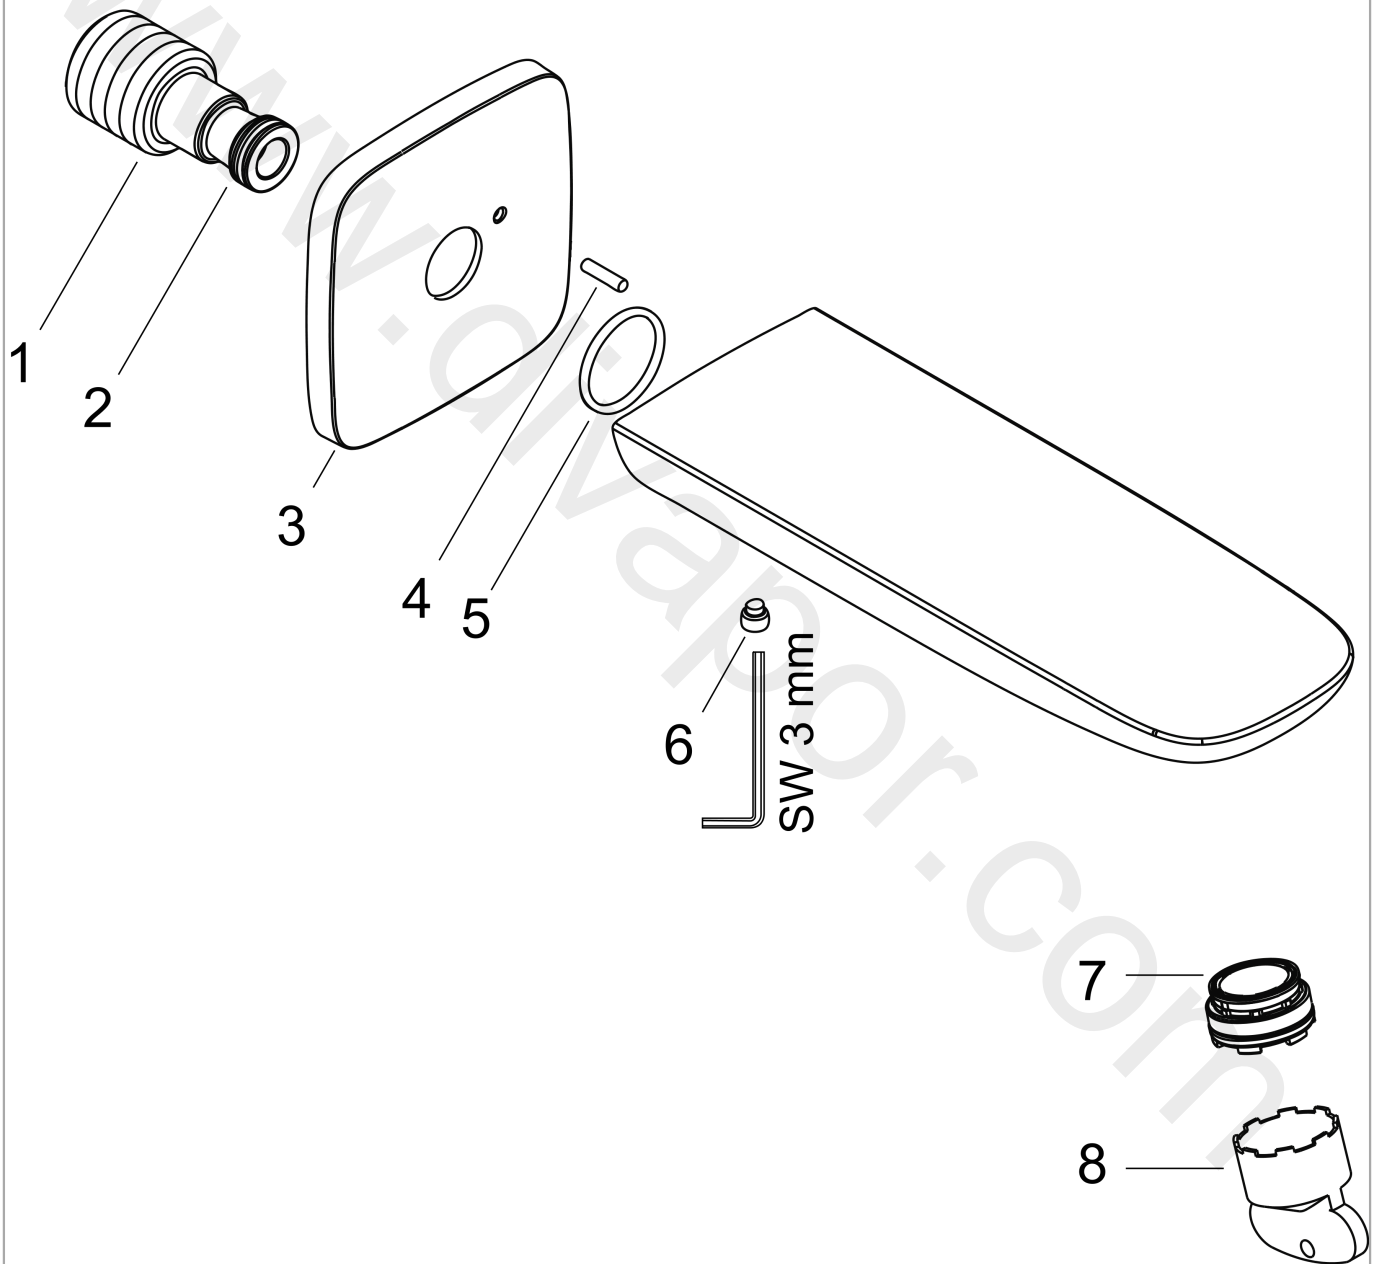

PuraVida Bath spout

Finish: **White/Chrome** Article Number: **15412400**

Description

product features

- 1 function
- projection: 196 mm
- wall-mounted
- maximum flow rate at 3 bar: 26,7 l/min
- connection dimension: DN20
- spray type: normal spray
- WRAS 2008703
- WRAS 2008703 - WRAS Approval Letter

**PuraVida
Bath spout**

Finish: **White/Chrome**

Article Number: **15412400**

Exploded Drawing

Year of production: >01/10

PuraVida

Bath spout

Finish: **White/Chrome**

Article Number: **15412400**

Spare part list

Year of production: >01/10

Pos.	Description	Article Number	Price	PU
1	connecting thread	97846000	£ 51,00	1
2	O-ring 13x2	98128000	£ 3,30	1
3	escutcheon 79 / 79 mm	95283000	£ 43,00	1
4	pin	97766000	£ 3,30	1
5	O-Ring 22x2	98185000	£ 3,30	1
6	hollow set screw M6x6	97660000	£ 3,30	1
7	aerator M24x1 (30 l/min)	98998000	£ 35,00	1
8	special tool	95290000	£ 9,00	1
a	connecting thread G½	95626000	£ 43,00	1