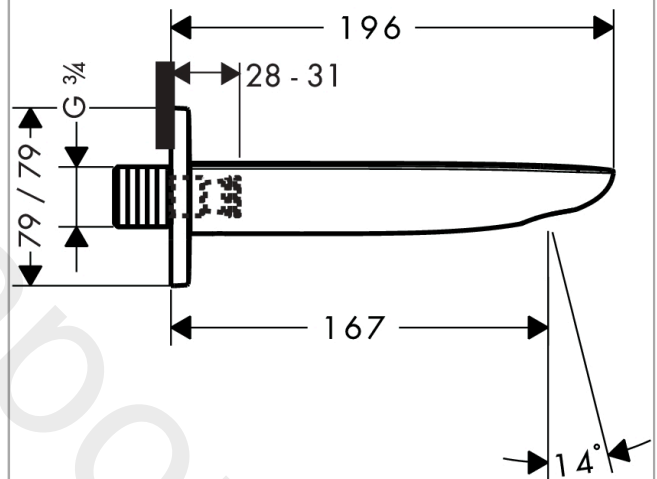

PuraVida Bath spout

Finish: **White/Chrome** Article Number: **15412400**

Description

product features

- 1 function
- projection: 196 mm
- wall-mounted
- maximum flow rate at 3 bar: 26,7 l/min
- connection dimension: DN20
- spray type: normal spray
- WRAS 2008703
- WRAS 2008703 - WRAS Approval Letter

Article Details

Price excl. VAT 400,00 £

Product image

Scale drawing

Flowchart

The consumption was measured in combination with the appropriate fittings (thermosta/mixer/ in-wall valve) to reflect actual application in practice.

**PuraVida
Bath spout**

Finish: **White/Chrome**

Article Number: **15412400**

Exploded Drawing

Year of production: >01/10

PuraVida

Bath spout

Finish: **White/Chrome**

Article Number: **15412400**

Spare part list

Year of production: >01/10

Pos.	Description	Article Number	Price	PU
1	connecting thread	97846000	£ 51,00	1
2	O-ring 13x2	98128000	£ 3,30	1
3	escutcheon 79 / 79 mm	95283000	£ 43,00	1
4	pin	97766000	£ 3,30	1
5	O-Ring 22x2	98185000	£ 3,30	1
6	hollow set screw M6x6	97660000	£ 3,30	1
7	aerator M24x1 (30 l/min)	98998000	£ 35,00	1
8	special tool	95290000	£ 9,00	1
a	connecting thread G½	95626000	£ 43,00	1