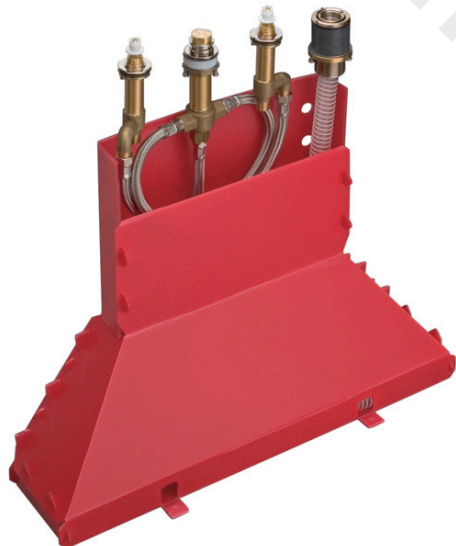

Basic set for 4-hole rim mounted bath mixer
 Finish: n.a. Article Number: **15480180**

product features

- maximum pull-out length of hand shower: 1.10 m
- connection dimension: DN15

Article Details

Price excl. VAT

1.058,33 £

Certificates / Sustainability

Product image

Scale drawing

Basic set for 4-hole rim mounted bath mixer
 Finish: n.a. Article Number: 15480180

Exploded Drawing

Year of production: >10/17

Basic set for 4-hole rim mounted bath mixer

Finish: n.a. Article Number: 15480180

Spare part list

Year of production: >10/17

Pos.		Article Number	Price	PU
1	fixing set for Secuflex	96072000	£ 79,00	1
2	sleeve	98806000	£ 6,10	1
3	guide tube	98807000	£ 6,10	1
4	Secuflex hose 2,25 m	94108000	£ 173,00	1
5	O-ring 35x3	98435000	£ 3,30	1
6	fixing set for shut off unit	96078000	£ 35,00	1
7	handle fixing set	94184000	£ 6,10	1
8	shut off unit right closing	94009000	£ 43,00	1
9	selector housing	96125000	£ 231,00	1
10	fixing set for 4 hole bath mixer spout	96080000	£ 51,00	1
11	stop valve cpl.	92944000	£ 173,00	1
12	O-ring 40x3	92634000	£ 3,30	1
13	lever collar	97548000	£ 3,30	1
14	O-ring 11x2	98127000	£ 3,30	1
15	pressure hose	96565000	£ 43,00	1
16	pressure hose	94174000	£ 64,00	1
17	expended nut for Secuflex	96074000	£ 9,00	1
18	O-ring 27x2,5	98149000	£ 3,30	1
19	plug	97568000	£ 9,00	1
20	Secuflexbox	28389000	£ 64,00	1
a	silicone sprayer 10 ml	97864000	£ 43,00	1