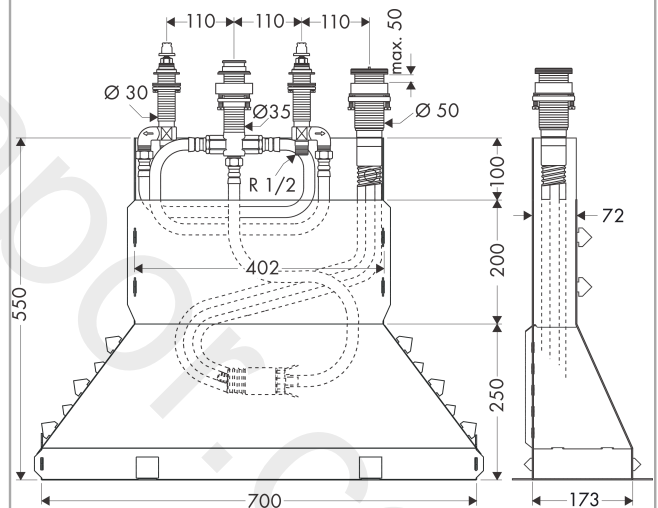

Basic set for 4-hole rim mounted bath mixer
 Finish: n.a. Article Number: **15480180**

product features

- maximum pull-out length of hand shower: 1.10 m
- connection dimension: DN15

Article Details

Price excl. VAT

1.058,33 £

Certificates / Sustainability

Product image

Scale drawing

Basic set for 4-hole rim mounted bath mixer
 Finish: n.a. Article Number: 15480180

Exploded Drawing

Year of production: >10/17

Basic set for 4-hole rim mounted bath mixer

Finish: n.a. Article Number: 15480180

Spare part list

Year of production: >10/17

Pos.		Article Number	Price	PU
1	fixing set for Secuflex	96072000	£ 79,00	1
2	sleeve	98806000	£ 6,10	1
3	guide tube	98807000	£ 6,10	1
4	Secuflex hose 2,25 m	94108000	£ 173,00	1
5	O-ring 35x3	98435000	£ 3,30	1
6	fixing set for shut off unit	96078000	£ 35,00	1
7	handle fixing set	94184000	£ 6,10	1
8	shut off unit right closing	94009000	£ 43,00	1
9	selector housing	96125000	£ 231,00	1
10	fixing set for 4 hole bath mixer spout	96080000	£ 51,00	1
11	stop valve cpl.	92944000	£ 173,00	1
12	O-ring 40x3	92634000	£ 3,30	1
13	lever collar	97548000	£ 3,30	1
14	O-ring 11x2	98127000	£ 3,30	1
15	pressure hose	96565000	£ 43,00	1
16	pressure hose	94174000	£ 64,00	1
17	expended nut for Secuflex	96074000	£ 9,00	1
18	O-ring 27x2,5	98149000	£ 3,30	1
19	plug	97568000	£ 9,00	1
20	Secuflexbox	28389000	£ 64,00	1
a	silicone sprayer 10 ml	97864000	£ 43,00	1