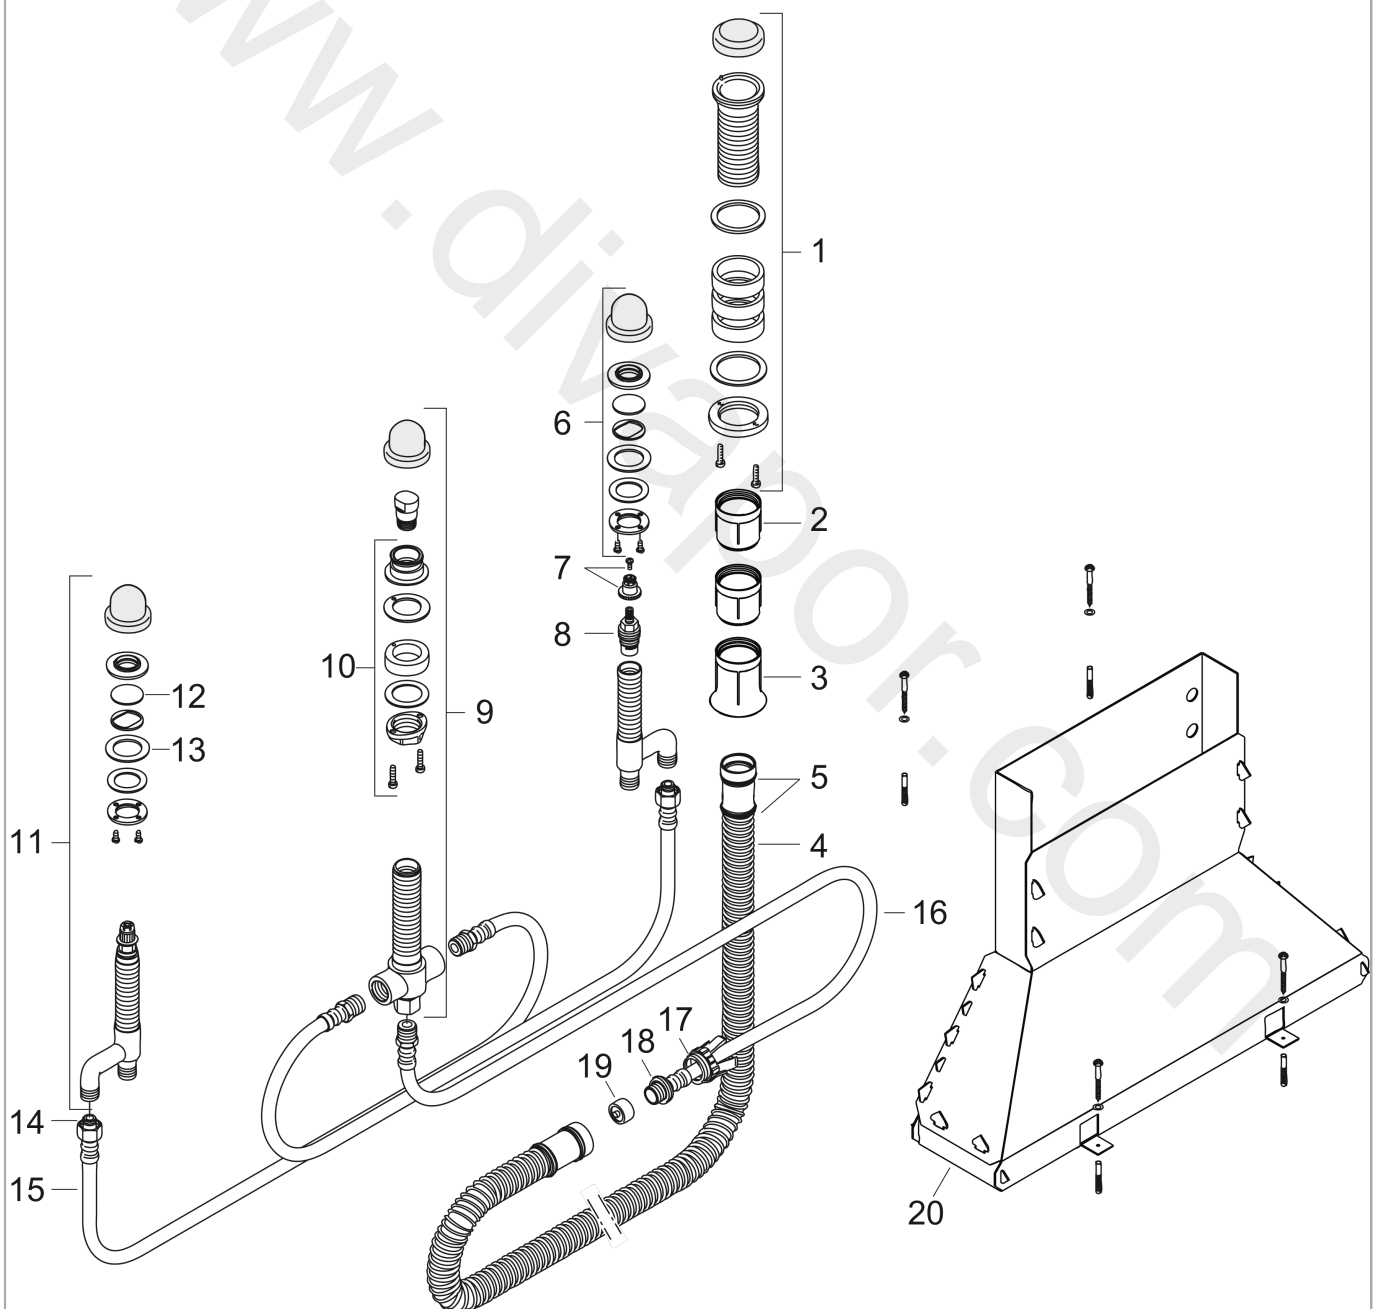

Basic set for 4-hole rim mounted bath mixer
 Finish: n.a. Article Number: **15480180**

product features

- maximum pull-out length of hand shower: 1.10 m
- connection dimension: DN15

Article Details

Price excl. VAT

1.058,33 £

Certificates / Sustainability

Product image

Scale drawing

Basic set for 4-hole rim mounted bath mixer
 Finish: n.a. Article Number: 15480180

Exploded Drawing

Year of production: >10/17

Basic set for 4-hole rim mounted bath mixer

Finish: n.a. Article Number: 15480180

Spare part list

Year of production: >10/17

Pos.		Article Number	Price	PU
1	fixing set for Secuflex	96072000	£ 79,00	1
2	sleeve	98806000	£ 6,10	1
3	guide tube	98807000	£ 6,10	1
4	Secuflex hose 2,25 m	94108000	£ 173,00	1
5	O-ring 35x3	98435000	£ 3,30	1
6	fixing set for shut off unit	96078000	£ 35,00	1
7	handle fixing set	94184000	£ 6,10	1
8	shut off unit right closing	94009000	£ 43,00	1
9	selector housing	96125000	£ 231,00	1
10	fixing set for 4 hole bath mixer spout	96080000	£ 51,00	1
11	stop valve cpl.	92944000	£ 173,00	1
12	O-ring 40x3	92634000	£ 3,30	1
13	lever collar	97548000	£ 3,30	1
14	O-ring 11x2	98127000	£ 3,30	1
15	pressure hose	96565000	£ 43,00	1
16	pressure hose	94174000	£ 64,00	1
17	expended nut for Secuflex	96074000	£ 9,00	1
18	O-ring 27x2,5	98149000	£ 3,30	1
19	plug	97568000	£ 9,00	1
20	Secuflexbox	28389000	£ 64,00	1
a	silicone sprayer 10 ml	97864000	£ 43,00	1