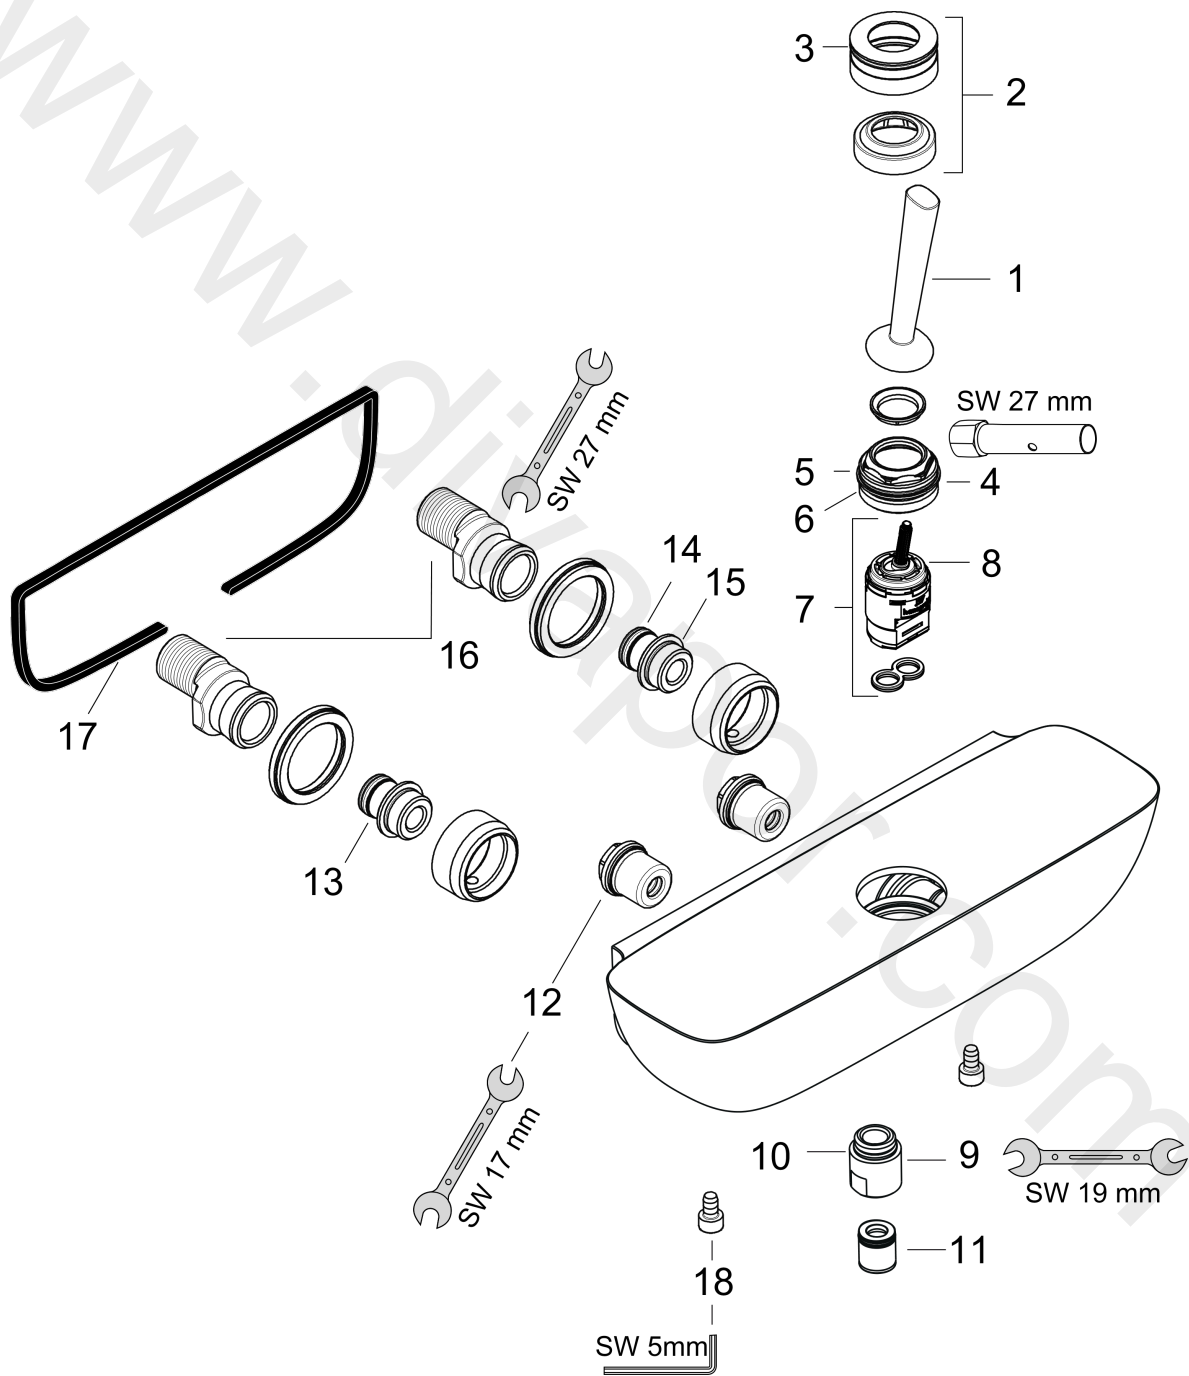

PuraVida
Single lever shower mixer for exposed installation
 Surfaces: Article Number: **15672000**

Exploded Drawing

Year of production: **07/09 - 09/14**

PuraVida
Single lever shower mixer for exposed installation
 Surfaces: Article Number: **15672000**

Spare part list

Year of production: **07/09 - 09/14**

Pos.	Description	Article Number	Price	PU
1	handle	95287000	£ 79,00	1
2	escutcheon Ø 37 mm	95288000	£ 51,00	1
3	O-ring 33x1,5	98164000	£ 3,30	1
4	nut	97157000	£ 20,50	1
5	O-ring 30x1,5	98433000	£ 3,30	1
6	O-Ring 30x2	98186000	£ 3,30	1
7	cartridge, assy	96783000	£ 96,00	1
8	O-ring 21,95x1,78	95169000	£ 3,30	1
9	Hose Connection	96044000	£ 25,00	1
10	O-ring 14x2	98129000	£ 3,30	1
11	set of non return valves DW 15	94074000	£ 16,10	1
12	noise reduction with screw	98721000	£ 35,00	1
13	connecting thread	97236000	£ 13,30	1
14	O-Ring 13x3	98184000	£ 3,30	1
15	O-ring 17x1,5	98137000	£ 3,30	1
16	set of S-unions	94136000	£ 64,00	1
17	seal	97530000	£ 6,10	1
18	hexagon socket screw M6x10	92847000	£ 3,30	1
a	service tool for disassembling the handle	92124000	£ 137,00	1