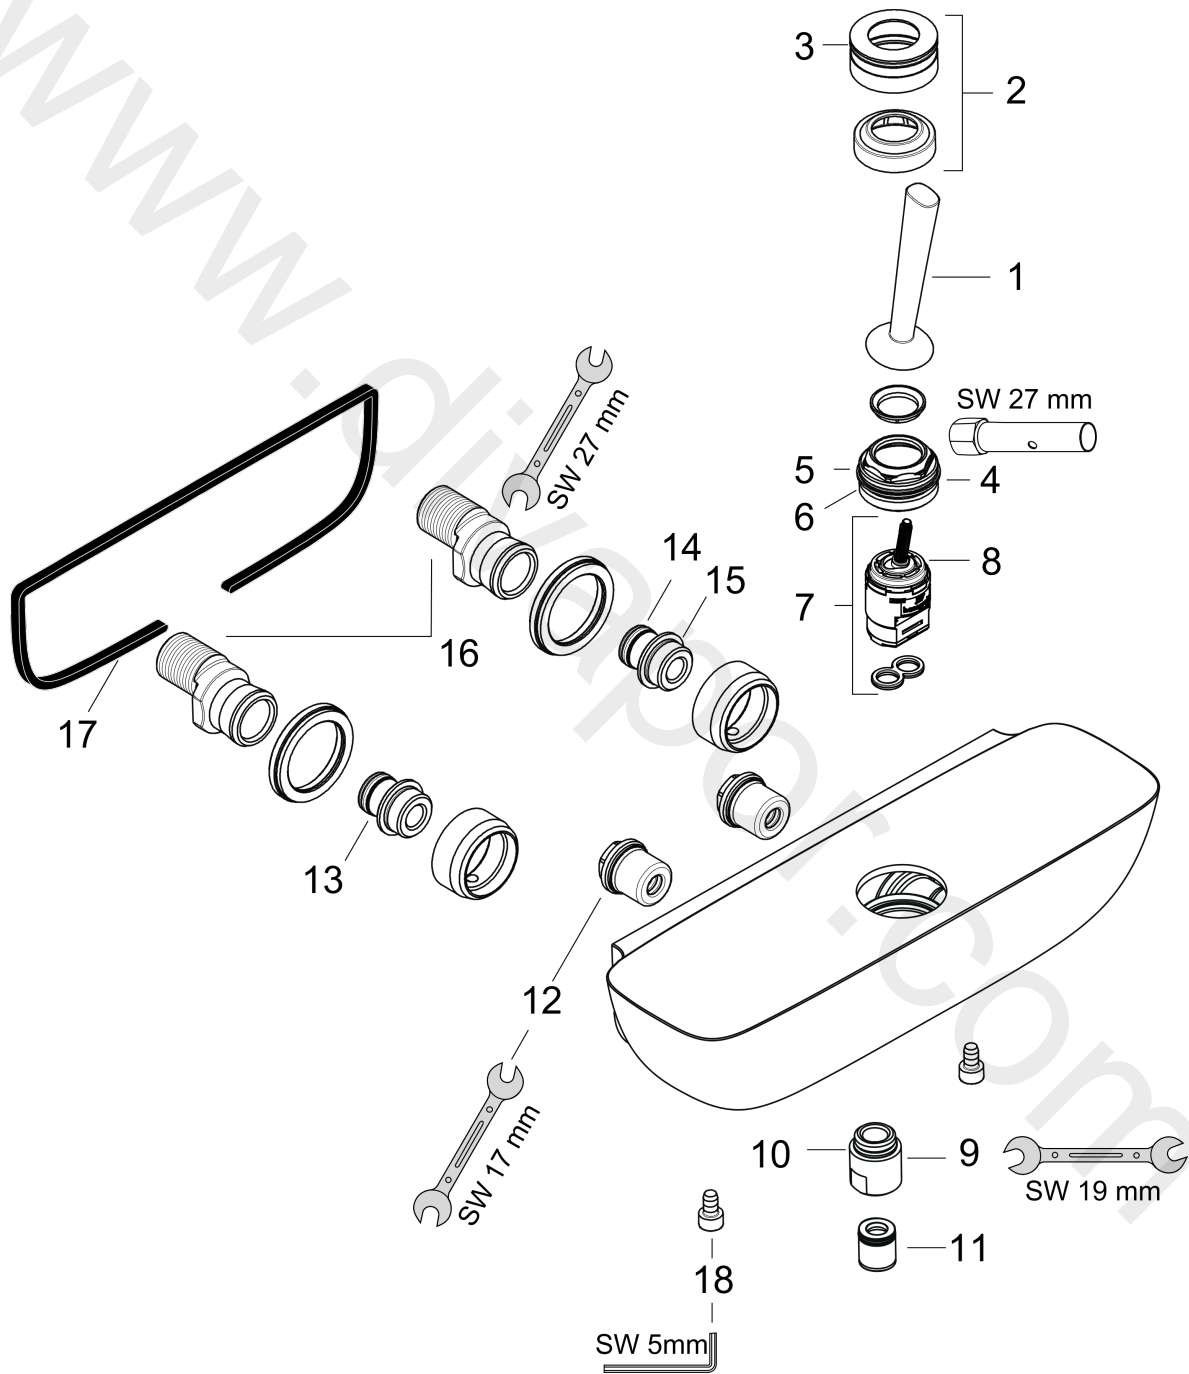

PuraVida
Single lever shower mixer for exposed installation
 Surfaces: Article Number: **15672400**

Exploded Drawing

Year of production: **01/10 - 09/14**

PuraVida
Single lever shower mixer for exposed installation
 Surfaces: Article Number: **15672400**

Spare part list

Year of production: **01/10 - 09/14**

Pos.	Description	Article Number	Price	PU
1	handle	95287000	£ 79,00	1
2	escutcheon Ø 37 mm	95288000	£ 51,00	1
3	O-ring 33x1,5	98164000	£ 3,30	1
4	nut	97157000	£ 20,50	1
5	O-ring 30x1,5	98433000	£ 3,30	1
6	O-Ring 30x2	98186000	£ 3,30	1
7	cartridge, assy	96783000	£ 96,00	1
8	O-ring 21,95x1,78	95169000	£ 3,30	1
9	Hose Connection	96044000	£ 25,00	1
10	O-ring 14x2	98129000	£ 3,30	1
11	set of non return valves DW 15	94074000	£ 16,10	1
12	noise reduction with screw	98721000	£ 35,00	1
13	connecting thread	97236000	£ 13,30	1
14	O-Ring 13x3	98184000	£ 3,30	1
15	O-ring 17x1,5	98137000	£ 3,30	1
16	set of S-unions	94136000	£ 64,00	1
17	seal	97530000	£ 6,10	1
18	hexagon socket screw M6x10	92847000	£ 3,30	1
a	service tool for disassembling the handle	92124000	£ 137,00	1