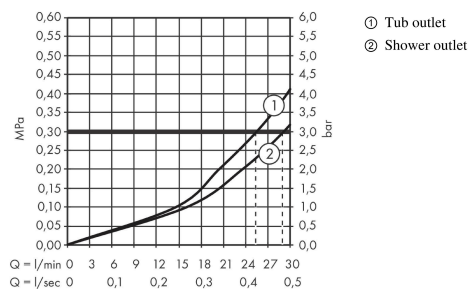

Ecostat Square
Thermostat for concealed installation for 2 functions
 Finish: **Brushed Bronze** Article Number: **15714140**

Description

product features

- 2 functions
- thermostat cartridge, shut-off/ diverter valve
- maximum flow rate at 3 bar: 29 l/min
- flow rate upper outlet: 28 l/min
- flow rate lower outlet: 25 l/min
- min. operating pressure: 1 bar
- max. operating pressure: 10 bar
- safety stop at 40 °C
- temperature limitation adjustable
- connection type: basic set
- WRAS 2308702
- WRAS 2308702 - Approval letter 2308702

Article Details

Price excl. VAT 843,80 £

Technology

Design awards

Product image

Scale drawing

Flowchart

Ecostat Square
Thermostat for concealed installation for 2 functions
 Finish: **Brushed Bronze** Article Number: **15714140**