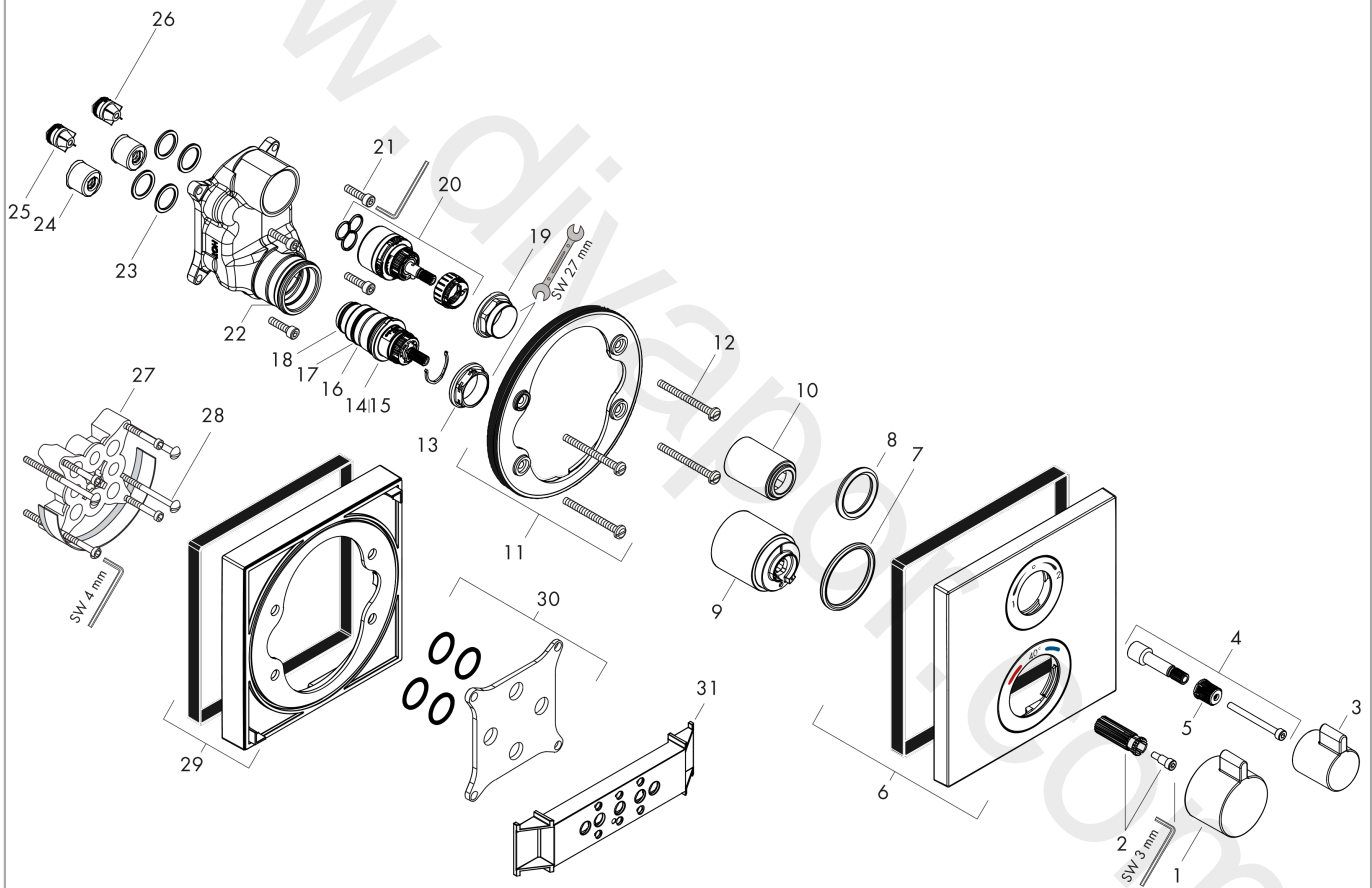

Ecostat Square
Thermostat for concealed installation for 2 functions
 Finish: **Brushed Bronze** Article Number: **15714140**

Description

product features

- 2 functions
- thermostat cartridge, shut-off/ diverter valve
- maximum flow rate at 3 bar: 29 l/min
- flow rate upper outlet: 28 l/min
- flow rate lower outlet: 25 l/min
- min. operating pressure: 1 bar
- max. operating pressure: 10 bar
- safety stop at 40 °C
- temperature limitation adjustable
- connection type: basic set
- WRAS 2308702
- WRAS 2308702 - Approval letter 2308702

Article Details

Price excl. VAT 843,80 £

Technology

Design awards

Product image

Scale drawing

Flowchart

Ecostat Square
Thermostat for concealed installation for 2 functions
 Finish: **Brushed Bronze** Article Number: **15714140**

Exploded Drawing

Year of production: >07/19

Ecostat Square
Thermostat for concealed installation for 2 functions
 Finish: **Brushed Bronze** Article Number: **15714140**

Spare part list

Year of production: >07/19