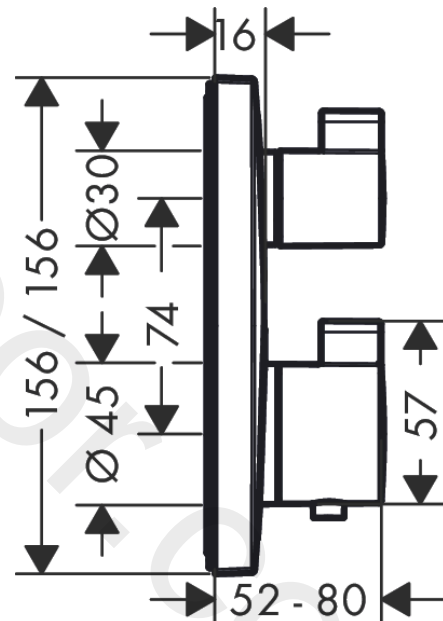

Ecostat Square
Thermostat for concealed installation for 2 functions
 Finish: **Brushed Bronze** Article Number: **15714140**

Description

product features

- 2 functions
- thermostat cartridge, shut-off/ diverter valve
- maximum flow rate at 3 bar: 29 l/min
- flow rate upper outlet: 28 l/min
- flow rate lower outlet: 25 l/min
- min. operating pressure: 1 bar
- max. operating pressure: 10 bar
- safety stop at 40 °C
- temperature limitation adjustable
- connection type: basic set
- WRAS 2308702
- WRAS 2308702 - Approval letter 2308702

Article Details

Price excl. VAT 843,80 £

Technology

Design awards

Product image

Scale drawing

Flowchart

Ecostat Square
Thermostat for concealed installation for 2 functions
 Finish: **Brushed Bronze** Article Number: **15714140**

Exploded Drawing

Year of production: >07/19

Ecostat Square
Thermostat for concealed installation for 2 functions
 Finish: **Brushed Bronze** Article Number: **15714140**

Spare part list

Year of production: >07/19