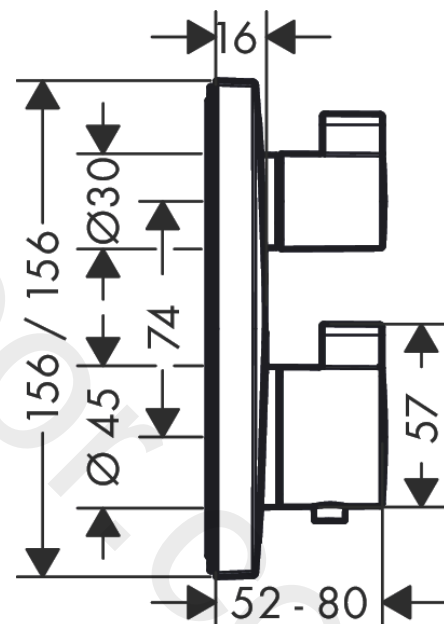

#### product features

- 2 functions
- thermostat cartridge, shut-off/ diverter valve
- maximum flow rate at 3 bar: 29 l/min
- flow rate upper outlet: 28 l/min
- flow rate lower outlet: 25 l/min
- min. operating pressure: 1 bar
- max. operating pressure: 10 bar
- safety stop at 40 °C
- temperature limitation adjustable
- connection type: basic set
- WRAS 2308702
- WRAS 2308702 - Approval letter 2308702

### Scale drawing

### Flowchart

**Ecostat Square**  
**Thermostat for concealed installation for 2 functions**  
 Finish: **Brushed Black Chrome** Article Number: **15714340**

**Exploded Drawing**

Year of production: >11/19