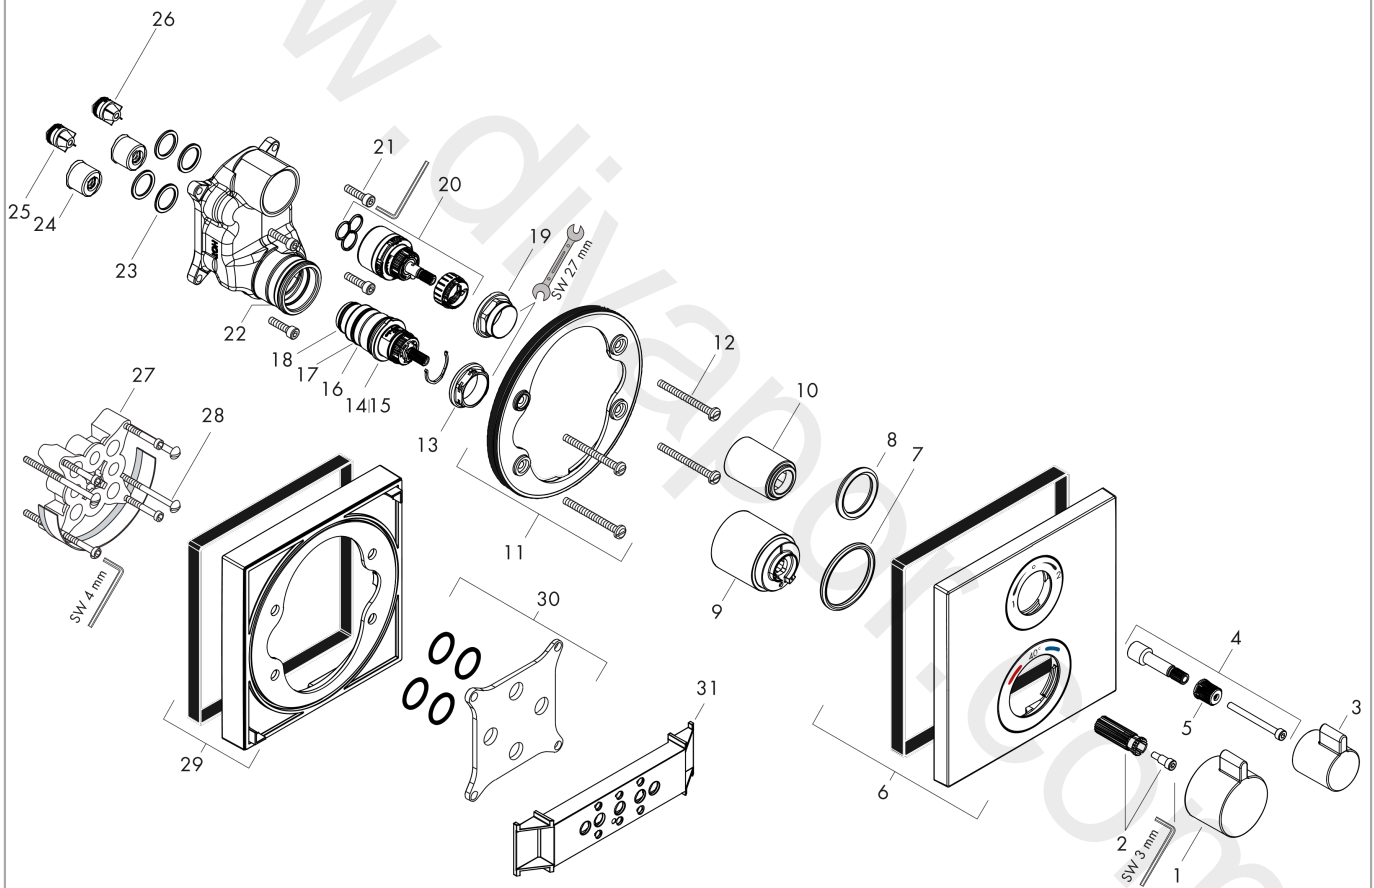

### Scale drawing

### Flowchart

**Ecostat Square**  
**Thermostat for concealed installation for 2 functions**  
 Finish: **Brushed Black Chrome** Article Number: **15714340**

**Exploded Drawing**

Year of production: >11/19

## Ecostat Square

Thermostat for concealed installation for 2 functions

Finish: **Brushed Black Chrome** Article Number: **15714340**