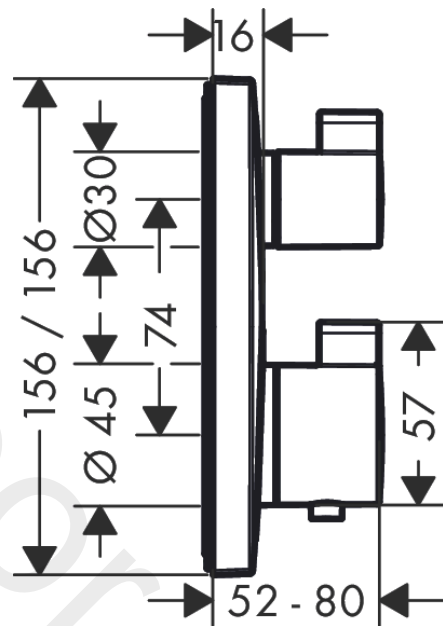

Ecostat Square

Thermostat for concealed installation for 2 functions

Finish: **Brushed Black Chrome** Article Number: **15714347**

Description

product features

- 2 functions
- thermostat cartridge, shut-off/ diverter valve
- maximum flow rate at 3 bar: 29 l/min
- min. operating pressure: 1 bar
- max. operating pressure: 10 bar
- Safety stop at 40 °C
- temperature limitation adjustable
- connection type: basic set

Product image

Scale drawing

Flowchart

Ecostat Square
Thermostat for concealed installation for 2 functions
 Finish: **Brushed Black Chrome** Article Number: **15714347**

Exploded Drawing

Year of production: >03/20