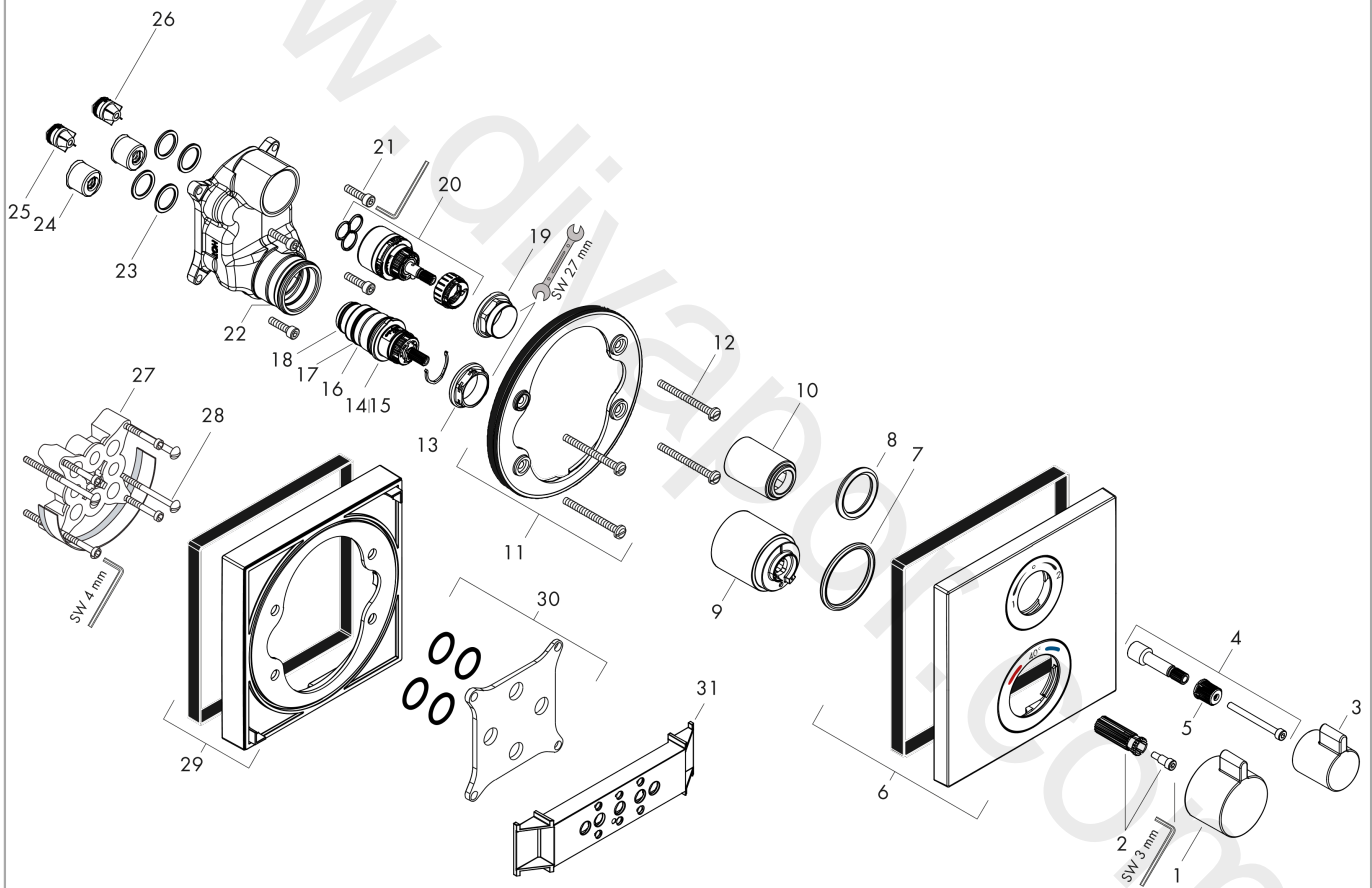

Ecostat Square

Thermostat for concealed installation for 2 functions

Finish: **Brushed Black Chrome** Article Number: **15714347**

Description

product features

- 2 functions
- thermostat cartridge, shut-off/ diverter valve
- maximum flow rate at 3 bar: 29 l/min
- min. operating pressure: 1 bar
- max. operating pressure: 10 bar
- Safety stop at 40 °C
- temperature limitation adjustable
- connection type: basic set

Ecostat Square

Thermostat for concealed installation for 2 functions

Finish: **Brushed Black Chrome** Article Number: **15714347**

Spare part list

Year of production: >03/20

Pos.	Description	Article Number	Price	PU
1	handle for thermostat	92215340	£ 96,00	1
2	handle fixing set	95843000	£ 9,00	1
3	handle	92281340	£ 76,00	1
4	adapter for handle	95252000	£ 64,00	1
5	handle fixing set	98932000	£ 16,10	1
6	escutcheon 155 / 155 mm	93241340	£ 202,00	1
7	O-ring 44x4	98471000	£ 9,00	1
8	O-ring 30x5	98153000	£ 3,30	1
9	sleeve	92216340	£ 51,00	1
10	sleeve	95253340	£ 51,00	1
11	holder for escutcheon	98793000	£ 43,00	1
12	set of fixing screws	96454000	£ 9,00	1
13	nut	98913000	£ 20,50	1
14	thermostat cartridge	98282000	£ 110,00	1
15	cartridge for exchanged connections	92373000	£ 275,00	1
16	O-ring 25x2,5	92146000	£ 9,00	1
17	O-ring 25x1,5	98146000	£ 3,30	1
18	O-ring 20x1,5	98197000	£ 3,30	1
19	nut	95255000	£ 20,50	1
20	shut off unit with selector	98283000	£ 79,00	1
21	O-ring 36x2	98156000	£ 3,30	1
22	set of screws	96525000	£ 9,00	1
23	O-ring 16x2	98133000	£ 3,30	1
24	noise reduction	94073000	£ 25,00	1
25	set of non return valves DW 15	97350000	£ 20,50	1
26	non return valve (pressure-resistant up to 2 MPa)	92594000	£ 16,10	1
27	extension 25 mm	13595000	£ 75,00	1
28	set of fixing screws	97747000	£ 3,30	1
29	extension 22 mm	13593340	£ 119,00	1
30	compensation set 1°	95521000	£ 173,00	1
31	fit-up aid	92540000	£ 14,10	1
a	-	01800187	-	1