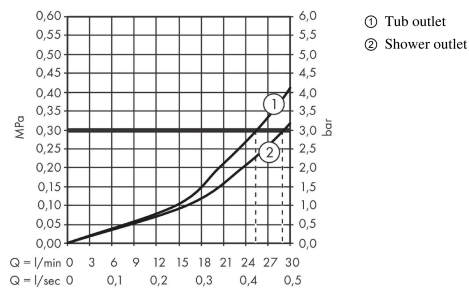

Ecostat Square

Thermostat for concealed installation for 2 functions

Finish: **Brushed Black Chrome** Article Number: **15714347**

Description

product features

- 2 functions
- thermostat cartridge, shut-off/ diverter valve
- maximum flow rate at 3 bar: 29 l/min
- min. operating pressure: 1 bar
- max. operating pressure: 10 bar
- Safety stop at 40 °C
- temperature limitation adjustable
- connection type: basic set

Product image

Scale drawing

Flowchart

Ecostat Square
Thermostat for concealed installation for 2 functions
 Finish: **Brushed Black Chrome** Article Number: **15714347**

Exploded Drawing

Year of production: >03/20