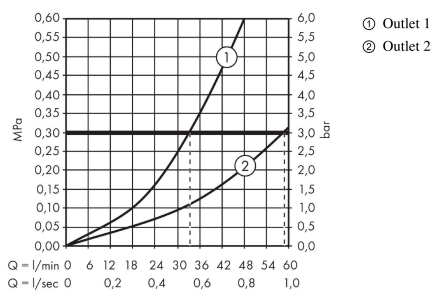

ShowerSelect Glass

Thermostat HighFlow for concealed installation for 1 function and additional outlet

Finish: **White/Chrome** Article Number: **15735407**

Description

product features

- 1 function and 1 additional outlet
- Select push-button on/off control for 1 outlet
- thermostat cartridge, Start/stop valve to operate the functions
- flow rate upper outlet: 59 l/min
- min. operating pressure: 1 bar
- max. operating pressure: 10 bar
- safety stop at 40 °C
- temperature limitation adjustable
- connection type: basic set
- thermostat is delivered with button hand shower

Technology

Certificates / Sustainability

Product image

Scale drawing

Flowchart

ShowerSelect Glass

Thermostat HighFlow for concealed installation for 1 function and additional outlet

Finish: **White/Chrome** Article Number: **15735407**