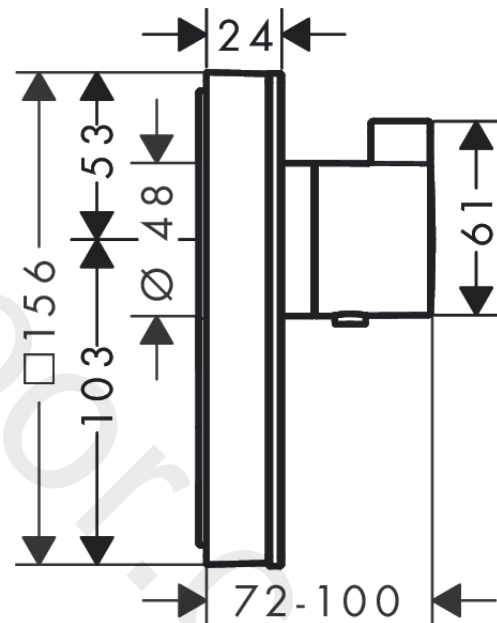

Scale drawing