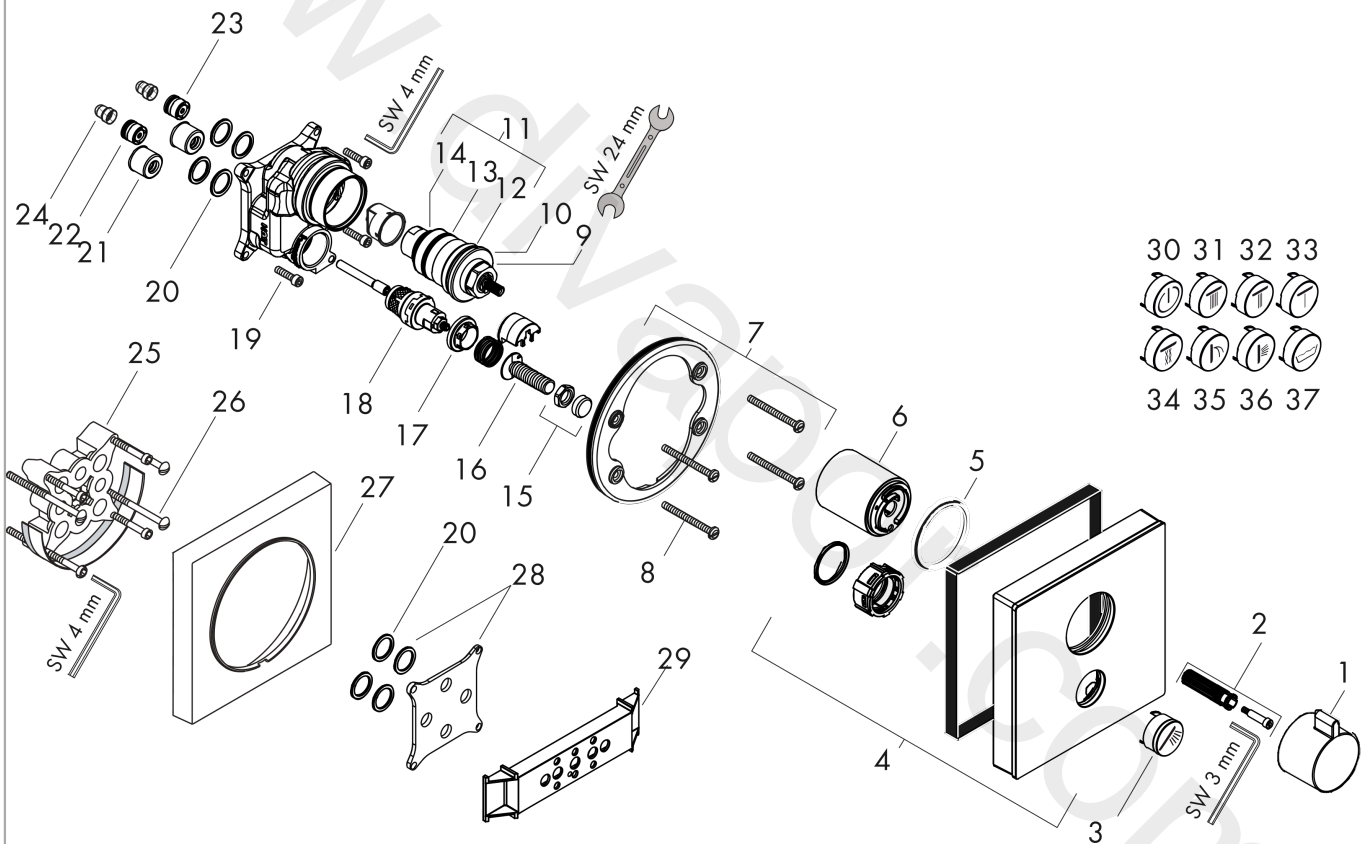

ShowerSelect Glass

Thermostat HighFlow for concealed installation for 1 function and additional outlet

Finish: **White/Chrome** Article Number: **15735407**

Description

product features

- 1 function and 1 additional outlet
- Select push-button on/off control for 1 outlet
- thermostat cartridge, Start/stop valve to operate the functions
- flow rate upper outlet: 59 l/min
- min. operating pressure: 1 bar
- max. operating pressure: 10 bar
- safety stop at 40 °C
- temperature limitation adjustable
- connection type: basic set
- thermostat is delivered with button hand shower

Exploded Drawing

Year of production: >10/18

ShowerSelect Glass

Thermostat HighFlow for concealed installation for 1 function and additional outlet

Finish: **White/Chrome** Article Number: **15735407**

Spare part list