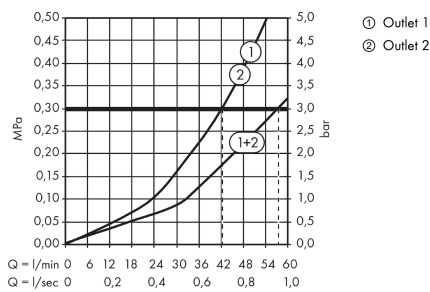

**ShowerSelect S**  
**Thermostat HighFlow for concealed installation**  
 Finish: **Chrome** Article Number: **15741007**

**Description**

**product features**

- thermostat cartridge
- flow rate upper outlet: 42 l/min
- flow rate lower outlet: 42 l/min
- safety stop at 40 °C
- temperature limitation adjustable
- connection type: basic set
- dirt filter included

**Product image**

**Scale drawing**

**Flowchart**

**ShowerSelect S**  
**Thermostat HighFlow for concealed installation**  
 Finish: **Chrome** Article Number: **15741007**

**Exploded Drawing**

Year of production: >07/18