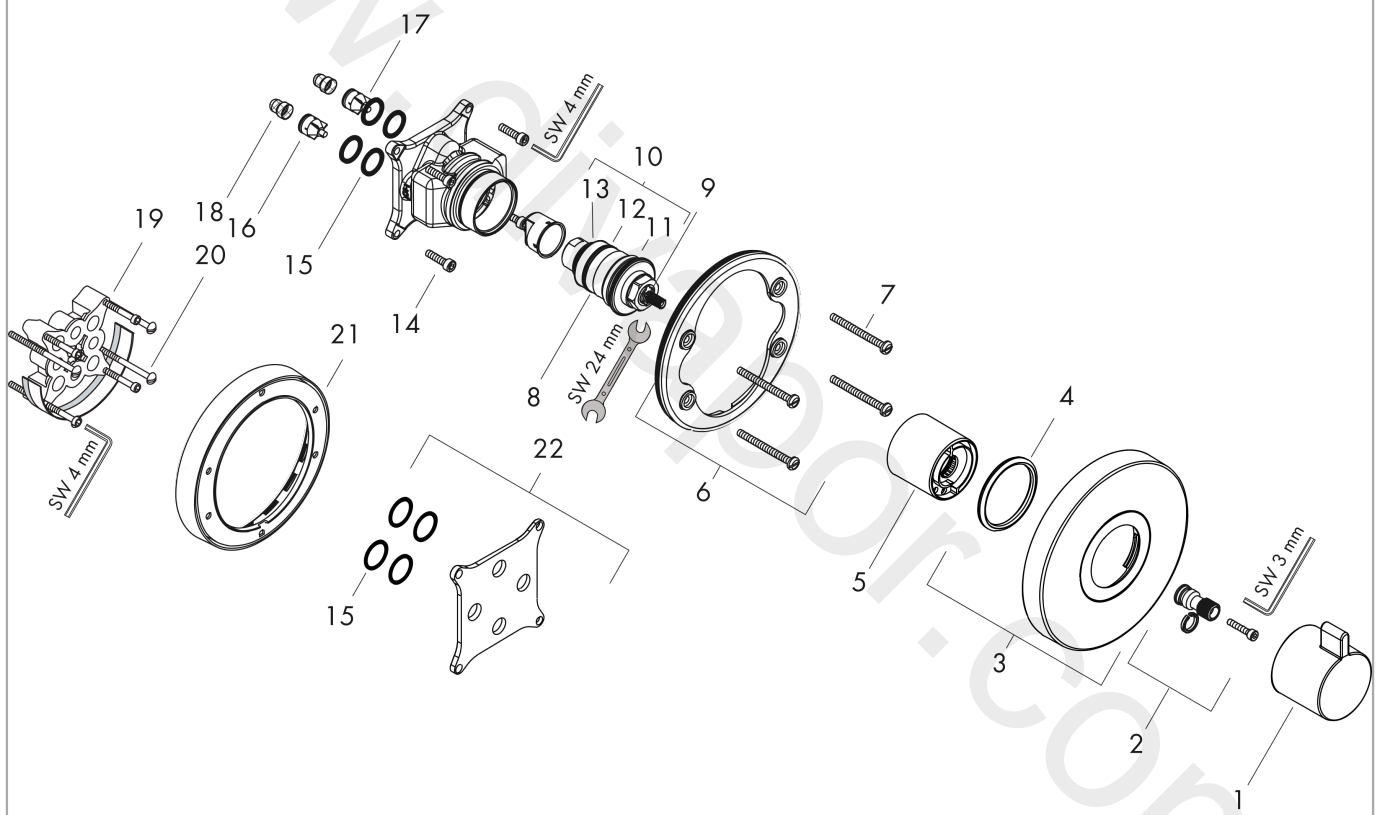

**ShowerSelect S**  
**Thermostat HighFlow for concealed installation**  
 Finish: **Chrome** Article Number: **15741007**

**Description**

**product features**

- thermostat cartridge
- flow rate upper outlet: 42 l/min
- flow rate lower outlet: 42 l/min
- safety stop at 40 °C
- temperature limitation adjustable
- connection type: basic set
- dirt filter included

**Product image**

**Scale drawing**

**Flowchart**

**ShowerSelect S**  
**Thermostat HighFlow for concealed installation**  
 Finish: **Chrome** Article Number: **15741007**

**Exploded Drawing**

Year of production: >07/18

**ShowerSelect S**  
**Thermostat HighFlow for concealed installation**  
 Finish: **Chrome** Article Number: **15741007**

## Spare part list

Year of production: >07/18

Pos.	Description	Article Number	Price	PU
1	handle for thermostat	98474000	£ 64,00	1
2	adapter for handle	96435000	£ 20,50	1
3	escutcheon Ø 150 mm	92326000	£ 96,00	1
4	O-ring 48x5	98174000	£ 3,30	1
5	sleeve	97439000	£ 43,00	1
6	holder for escutcheon	98793000	£ 43,00	1
7	set of fixing screws	96454000	£ 9,00	1
8	thermostat cartridge	96633000	£ 137,00	1
9	O-ring 43x1,5	98148000	£ 3,30	1
10	sealing set	96636000	£ 51,00	1
11	O-ring 38x2,5	98198000	£ 6,10	1
12	O-ring 34x2	98383000	£ 6,10	1
13	O-ring 26x2	98147000	£ 3,30	1
14	set of screws	96525000	£ 9,00	1
15	O-ring 16x2	98133000	£ 3,30	1
16	non return valve (pressure-resistant up to 2 MPa)	93444000	£ 35,00	1
17	set of non return valves DW 15	97350000	£ 20,50	1
18	filter	98513000	£ 3,30	1
19	extension 25 mm	13595000	£ 75,00	1
20	set of fixing screws	97747000	£ 3,30	1
21	extension 22 mm (Ø 150 mm)	13597000	£ 72,00	1
22	compensation set 1°	95521000	£ 173,00	1
a	-	01800187	-	1
b	adapter for exchanged connections	93181000	£ 275,00	1