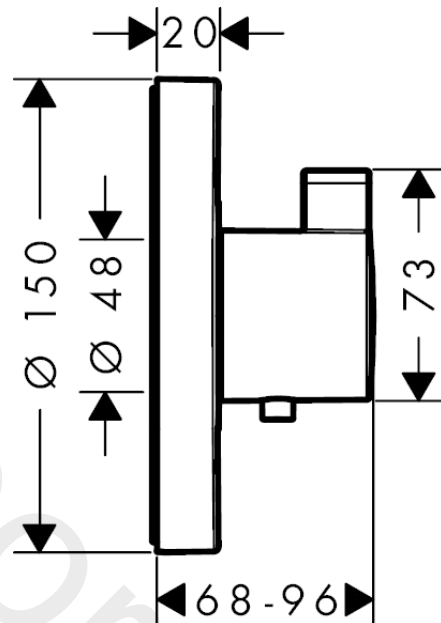

**ShowerSelect S**  
**Thermostat HighFlow for concealed installation**  
 Finish: **Chrome** Article Number: **15741007**

**Description**

**product features**

- thermostat cartridge
- flow rate upper outlet: 42 l/min
- flow rate lower outlet: 42 l/min
- safety stop at 40 °C
- temperature limitation adjustable
- connection type: basic set
- dirt filter included

**Product image**

**Scale drawing**

**Flowchart**

**ShowerSelect S**  
**Thermostat HighFlow for concealed installation**  
 Finish: **Chrome** Article Number: **15741007**

**Exploded Drawing**

Year of production: >07/18

**ShowerSelect S**  
**Thermostat HighFlow for concealed installation**  
 Finish: **Chrome** Article Number: **15741007**

## Spare part list

Year of production: >07/18

Pos.	Description	Article Number	Price	PU
1	handle for thermostat	98474000	£ 64,00	1
2	adapter for handle	96435000	£ 20,50	1
3	escutcheon Ø 150 mm	92326000	£ 96,00	1
4	O-ring 48x5	98174000	£ 3,30	1
5	sleeve	97439000	£ 43,00	1
6	holder for escutcheon	98793000	£ 43,00	1
7	set of fixing screws	96454000	£ 9,00	1
8	thermostat cartridge	96633000	£ 137,00	1
9	O-ring 43x1,5	98148000	£ 3,30	1
10	sealing set	96636000	£ 51,00	1
11	O-ring 38x2,5	98198000	£ 6,10	1
12	O-ring 34x2	98383000	£ 6,10	1
13	O-ring 26x2	98147000	£ 3,30	1
14	set of screws	96525000	£ 9,00	1
15	O-ring 16x2	98133000	£ 3,30	1
16	non return valve (pressure-resistant up to 2 MPa)	93444000	£ 35,00	1
17	set of non return valves DW 15	97350000	£ 20,50	1
18	filter	98513000	£ 3,30	1
19	extension 25 mm	13595000	£ 75,00	1
20	set of fixing screws	97747000	£ 3,30	1
21	extension 22 mm (Ø 150 mm)	13597000	£ 72,00	1
22	compensation set 1°	95521000	£ 173,00	1
a	-	01800187	-	1
b	adapter for exchanged connections	93181000	£ 275,00	1