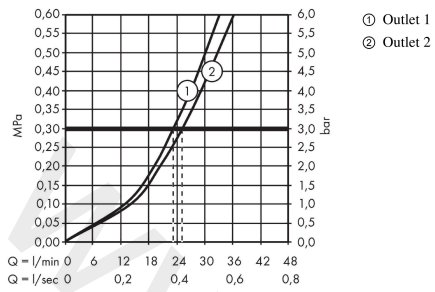

### Scale drawing

**ShowerSelect S**  
**Thermostat for concealed installation for 2 functions**  
 Finish: **Chrome** Article Number: **15743007**

**Flowchart**

**ShowerSelect S**  
**Thermostat for concealed installation for 2 functions**  
 Finish: **Chrome** Article Number: **15743007**