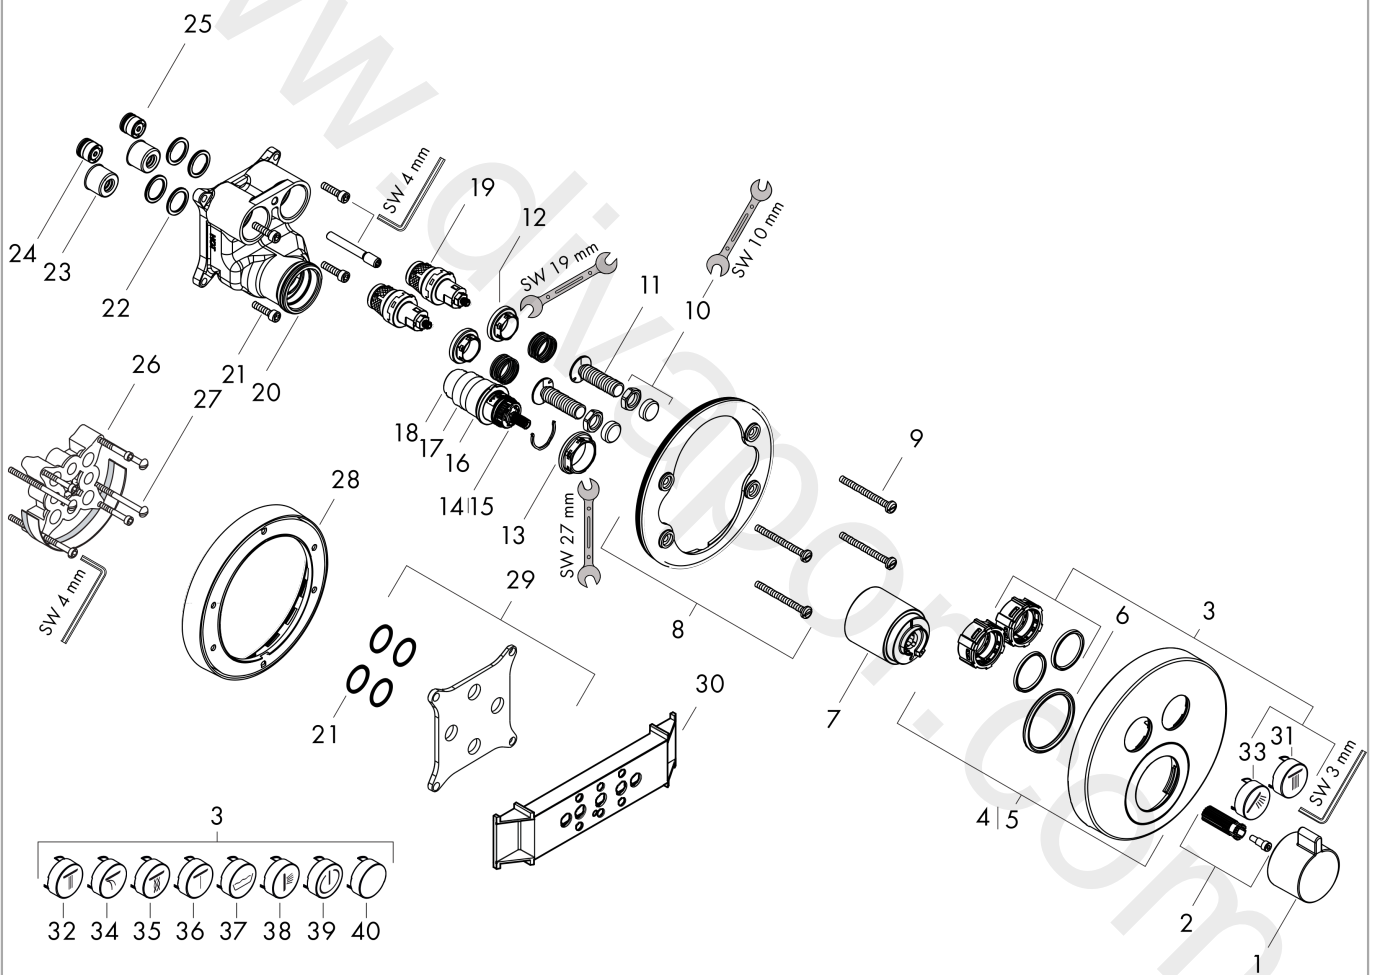

ShowerSelect S
Thermostat for concealed installation for 2 functions
Finish: **Chrome** Article Number: **15743007**

Exploded Drawing

Year of production: >07/18

ShowerSelect S
Thermostat for concealed installation for 2 functions
Finish: **Chrome** Article Number: **15743007**

Spare part list

Year of production: >07/18

Pos.	Description	Article Number	Price	PU
1	handle for thermostat	92215000	£ 64,00	1
2	handle fixing set	95843000	£ 9,00	1
3	set of symbols	92218000	£ 79,00	1
4	escutcheon Ø 150 mm	92325000	£ 64,00	1
5	escutcheon for exchanged connections	92391000	£ 96,00	1
6	O-ring 44x4	98471000	£ 9,00	1
7	sleeve	92216000	£ 35,00	1
8	holder for escutcheon	98793000	£ 43,00	1
9	set of fixing screws	96454000	£ 9,00	1
10	nut and flange	92696000	£ 16,10	1
11	Select-adapter	92219000	£ 6,10	1
12	nut	98368000	£ 13,30	1
13	nut	98913000	£ 20,50	1
14	thermostat cartridge	98282000	£ 110,00	1
15	cartridge for exchanged connections	92373000	£ 275,00	1
16	O-ring 25x2,5	92146000	£ 9,00	1
17	O-ring 25x1,5	98146000	£ 3,30	1
18	O-ring 20x1,5	98197000	£ 3,30	1
19	shut off unit	95758000	£ 110,00	1
20	O-ring 36x2	98156000	£ 3,30	1
21	set of screws	96525000	£ 9,00	1
22	O-ring 16x2	98133000	£ 3,30	1
23	noise reduction	94073000	£ 25,00	1
24	non return valve (pressure-resistant up to 2 MPa)	92594000	£ 16,10	1
25	non return valve	97980000	£ 16,10	1
26	extension 25 mm	13595000	£ 75,00	1
27	set of fixing screws	97747000	£ 3,30	1
28	extension 22 mm (Ø 150 mm)	13597000	£ 72,00	1
29	compensation set 1°	95521000	£ 173,00	1
30	fit-up aid	92540000	£ 14,10	1
31	symbol head shower Rain large	93571880	£ 9,00	1
32	symbol head shower Rain small	93572880	£ 9,00	1
33	symbol handshower	93573880	£ 9,00	1
34	symbol Flood jet	93574880	£ 9,00	1
35	symbol Whirl	93575880	£ 9,00	1
36	symbol Mono	93576880	£ 9,00	1
37	symbol tub	93577880	£ 9,00	1
38	symbol body shower	93578880	£ 9,00	1
39	symbol ON/OFF	93579880	£ 9,00	1
40	pushbutton	93955880	£ 20,50	1
a	-	01800187	-	1