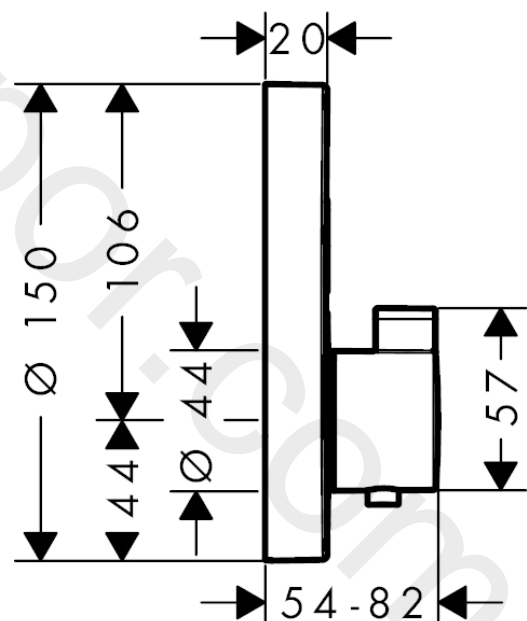

#### product features

- 2 functions
- simultaneous use of several outlets
- Select push-button on/off control for 2 outlets
- thermostat cartridge, Start/stop valve to operate the functions
- maximum flow rate at 3 bar: 29,7 l/min
- flow rate upper outlet: 25 l/min
- flow rate lower outlet: 23 l/min
- flow rate by simultaneous use of all outlets: 29,7 l/min
- min. operating pressure: 1 bar
- max. operating pressure: 10 bar
- Safety stop at 40 °C
- temperature limitation adjustable
- connection type: basic set
- thermostat is delivered with buttons hand shower and Rain large

### Scale drawing

**ShowerSelect S**  
**Thermostat for concealed installation for 2 functions**  
 Finish: **Chrome** Article Number: **15743007**

**Flowchart**

**ShowerSelect S**  
**Thermostat for concealed installation for 2 functions**  
 Finish: **Chrome** Article Number: **15743007**

**ShowerSelect S**  
**Thermostat for concealed installation for 2 functions**  
 Finish: **Chrome** Article Number: **15743007**

**Spare part list**

Year of production: >07/18

Pos.	Description	Article Number	Price	PU
b	adapter for exchanged connections	93181000	£ 275,00	1