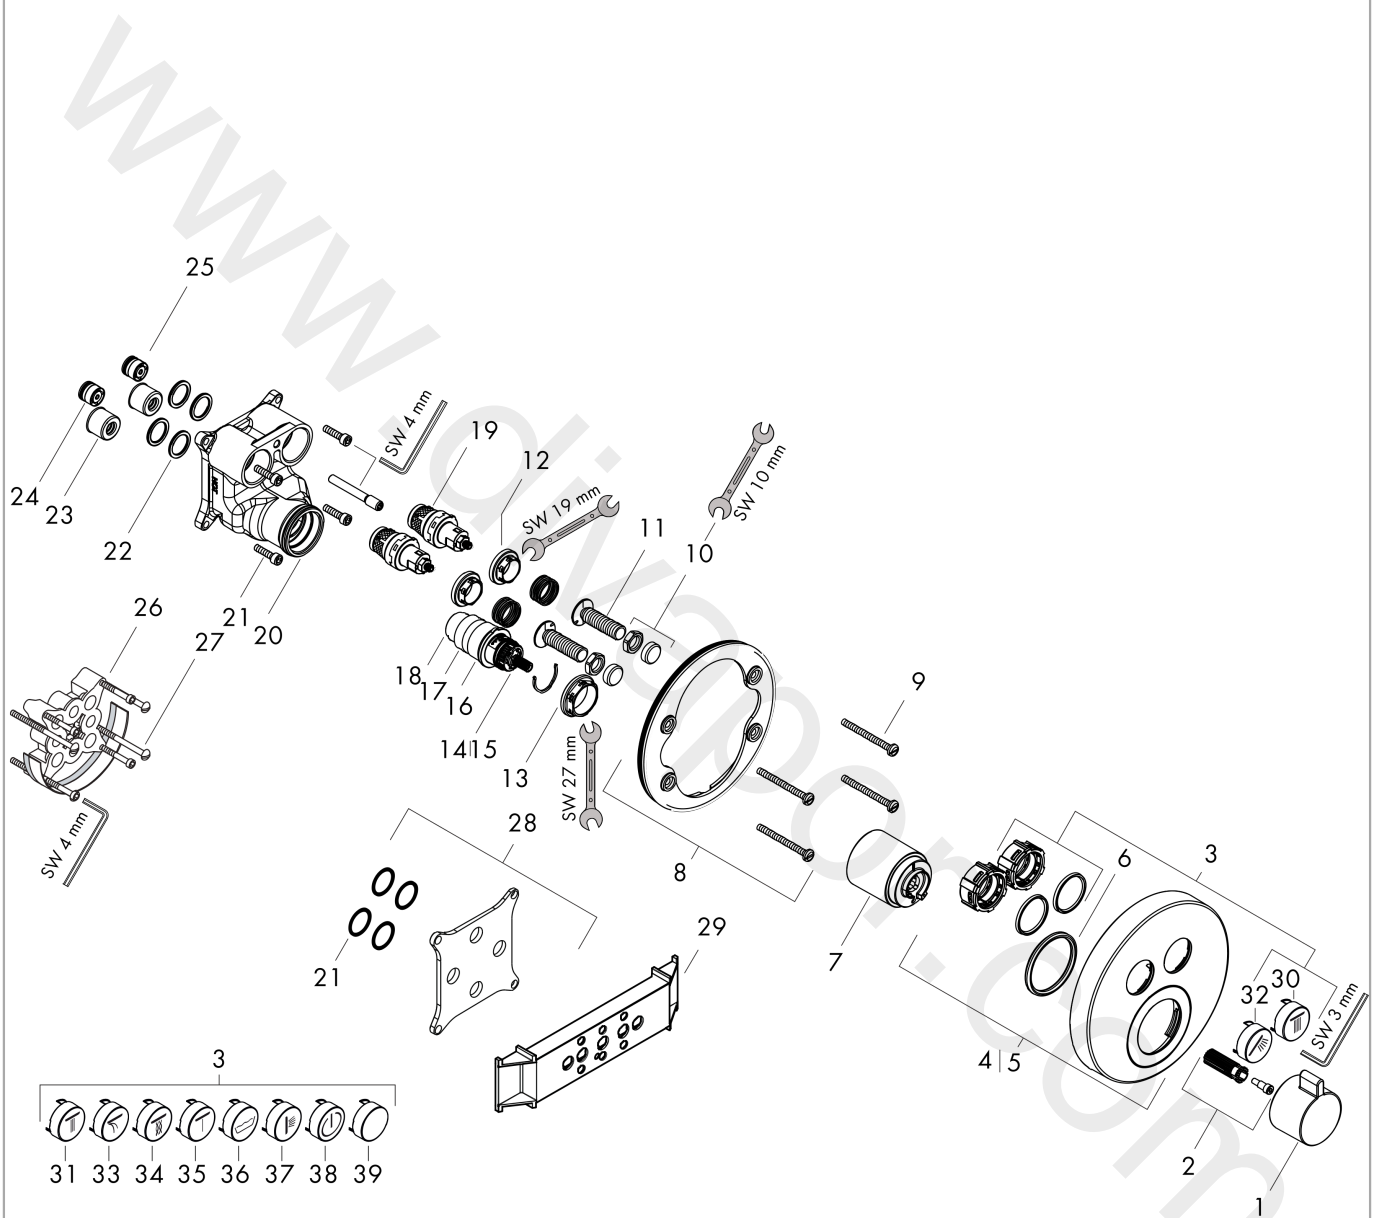

### Description

**product features**

- 2 functions
- simultaneous use of several outlets
- Select push-button on/off control for 2 outlets
- thermostat cartridge, Start/stop valve to operate the functions
- maximum flow rate at 3 bar: 29,7 l/min
- flow rate upper outlet: 25 l/min
- flow rate lower outlet: 23 l/min
- flow rate by simultaneous use of all outlets: 29,7 l/min
- min. operating pressure: 1 bar
- max. operating pressure: 10 bar
- safety stop at 40 °C
- temperature limitation adjustable
- connection type: basic set
- thermostat is delivered with buttons hand shower and Rain large
- WRAS 2211001 - Approval letter
- WRAS 2211001

### Product image

### Scale drawing

**ShowerSelect S**

**Thermostat for concealed installation for 2 functions**

Finish: **Brushed Bronze** Article Number: **15743140**

**Flowchart**

www.divapor.com

**ShowerSelect S**

**Thermostat for concealed installation for 2 functions**

Finish: **Brushed Bronze** Article Number: **15743140**

**Exploded Drawing**

Year of production: >06/20