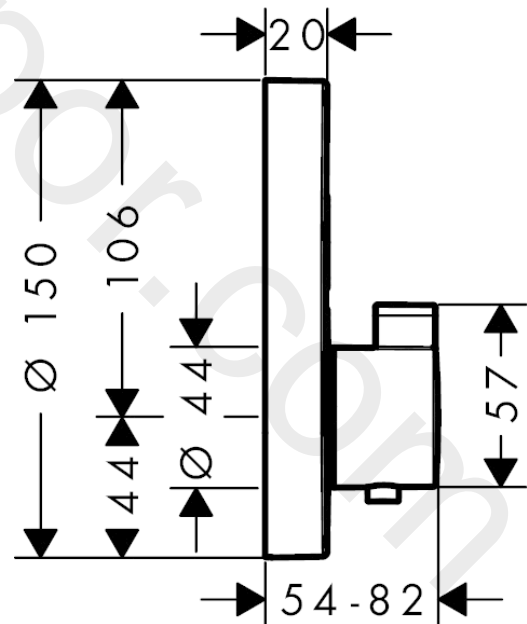

### Description

**product features**

- 2 functions
- simultaneous use of several outlets
- Select push-button on/off control for 2 outlets
- thermostat cartridge, Start/stop valve to operate the functions
- maximum flow rate at 3 bar: 29,7 l/min
- flow rate upper outlet: 25 l/min
- flow rate lower outlet: 23 l/min
- flow rate by simultaneous use of all outlets: 29,7 l/min
- min. operating pressure: 1 bar
- max. operating pressure: 10 bar
- safety stop at 40 °C
- temperature limitation adjustable
- connection type: basic set
- thermostat is delivered with buttons hand shower and Rain large
- WRAS 2211001 - Approval letter
- WRAS 2211001

### Scale drawing

**ShowerSelect S**

**Thermostat for concealed installation for 2 functions**

Finish: **Brushed Bronze** Article Number: **15743140**

**Flowchart**

www.divapor.com

**ShowerSelect S**

**Thermostat for concealed installation for 2 functions**