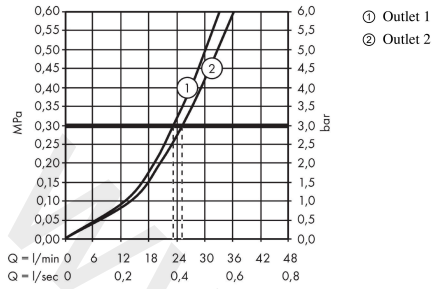

### Scale drawing

**ShowerSelect S**

**Thermostat for concealed installation for 2 functions**

Finish: **Brushed Bronze** Article Number: **15743140**

**Flowchart**

www.divapor.com

**ShowerSelect S**

**Thermostat for concealed installation for 2 functions**