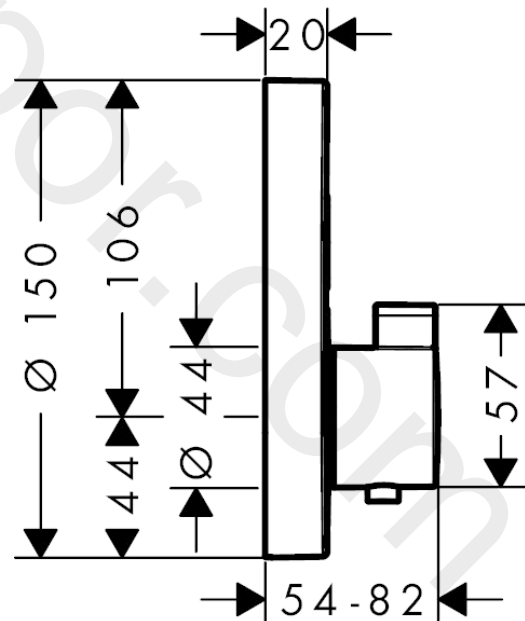

ShowerSelect S
Thermostat for concealed installation for 2 functions
 Finish: **Matt Black** Article Number: **15743670**

Description

product features

- 2 functions
- simultaneous use of several outlets
- Select push-button on/off control for 2 outlets
- thermostat cartridge, Start/stop valve to operate the functions
- maximum flow rate at 3 bar: 29,7 l/min
- flow rate upper outlet: 25 l/min
- flow rate lower outlet: 23 l/min
- flow rate by simultaneous use of all outlets: 29,7 l/min
- min. operating pressure: 1 bar
- max. operating pressure: 10 bar
- safety stop at 40 °C
- temperature limitation adjustable
- connection type: basic set
- thermostat is delivered with buttons hand shower and Rain large
- WRAS 2211001 - Approval letter
- WRAS 2211001

Article Details

Price excl. VAT 1.038,30 £

Technology

Design awards

Product image

Scale drawing

ShowerSelect S
Thermostat for concealed installation for 2 functions
 Finish: **Matt Black** Article Number: **15743670**

Flowchart

www.divapor.com

ShowerSelect S
Thermostat for concealed installation for 2 functions
 Finish: **Matt Black** Article Number: **15743670**

Exploded Drawing

Year of production: >06/20

ShowerSelect S
Thermostat for concealed installation for 2 functions
 Finish: **Matt Black** Article Number: **15743670**