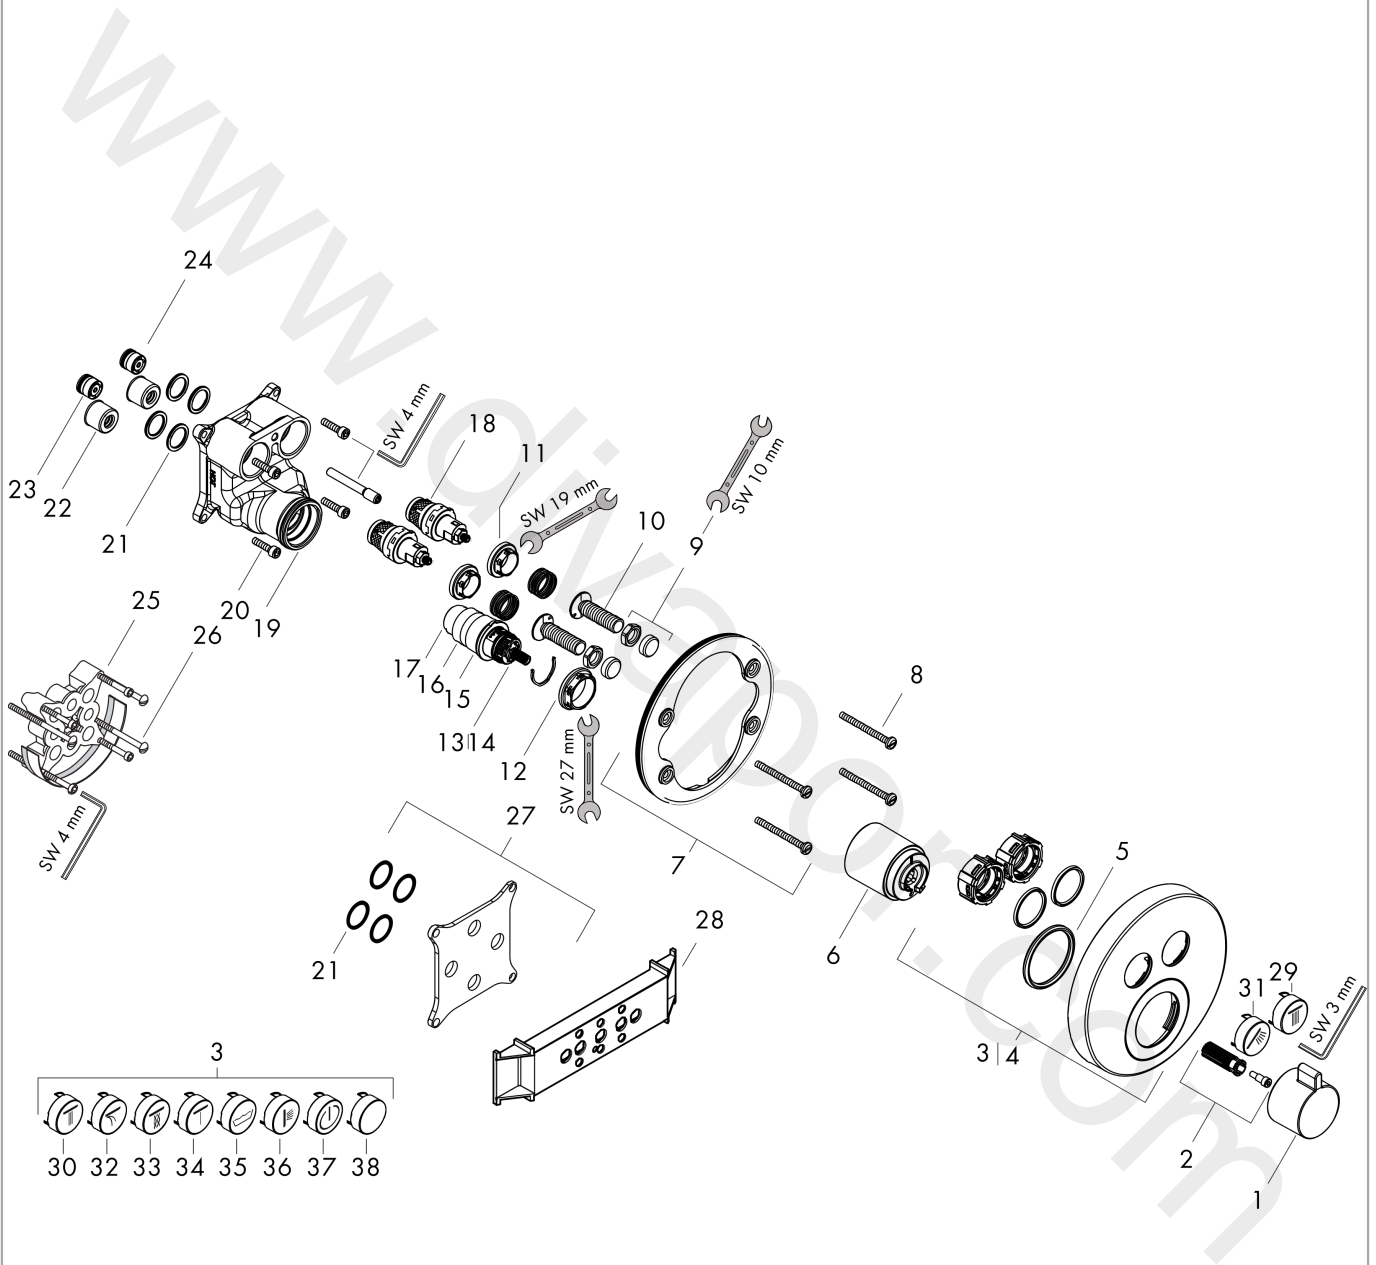

ShowerSelect S
Thermostat for concealed installation for 2 functions
Finish: **Matt Black** Article Number: **15743670**

Exploded Drawing

Year of production: >06/20

ShowerSelect S
Thermostat for concealed installation for 2 functions
Finish: **Matt Black** Article Number: **15743670**

Spare part list

Year of production: >06/20

Pos.	Description	Article Number	Price	PU
1	handle for thermostat	92215670	£ 96,00	1
2	handle fixing set	95843000	£ 9,00	1
3	escutcheon Ø 150 mm	92325670	£ 96,00	1
4	escutcheon for exchanged connections	92391XXX	> £ 96,00	-
5	O-ring 44x4	98471000	£ 9,00	1
6	sleeve	92216670	£ 51,00	1
7	holder for escutcheon	98793000	£ 43,00	1
8	set of fixing screws	96454000	£ 9,00	1
9	nut and flange	92696000	£ 16,10	1
10	Select-adapter	92219000	£ 6,10	1
11	nut	98368000	£ 13,30	1
12	nut	98913000	£ 20,50	1
13	thermostat cartridge	98282000	£ 110,00	1
14	cartridge for exchanged connections	92373000	£ 275,00	1
15	O-ring 20x1,5	98197000	£ 3,30	1
16	O-ring 25x1,5	98146000	£ 3,30	1
17	O-ring 25x2,5	92146000	£ 16,10	1
18	shut off unit	95758000	£ 110,00	1
19	O-ring 36x2	98156000	£ 3,30	1
20	set of screws	96525000	£ 9,00	1
21	O-ring 16x2	98133000	£ 3,30	1
22	noise reduction	94073000	£ 25,00	1
23	non return valve (pressure-resistant up to 2 MPa)	92594000	£ 16,10	1
24	non return valve	97980000	£ 16,10	1
25	extension 25 mm	13595000	£ 75,00	1
26	set of fixing screws	97747000	£ 3,30	1
27	compensation set 1°	95521000	£ 173,00	1
28	fit-up aid	92540000	£ 14,10	1
29	symbol head shower Rain large	93571670	£ 13,50	1
30	symbol head shower Rain small	93572670	£ 13,50	1
31	symbol handshower	93573670	£ 13,50	1
32	symbol Flood jet	93574670	£ 13,50	1
33	symbol Whirl	93575670	£ 13,50	1
34	symbol Mono	93576670	£ 13,50	1
35	symbol tub	93577670	£ 13,50	1
36	symbol body shower	93578670	£ 13,50	1
37	symbol ON/OFF	93579670	£ 13,50	1
38	pushbutton	93955XXX	> £ 20,50	-