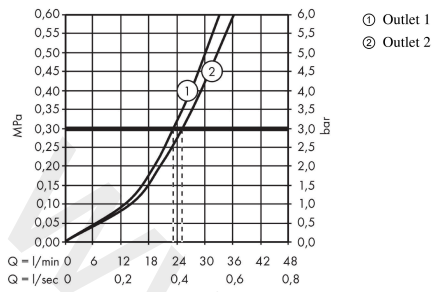

ShowerSelect S
Thermostat for concealed installation for 2 functions
 Finish: **Matt Black** Article Number: **15743670**

Description

product features

- 2 functions
- simultaneous use of several outlets
- Select push-button on/off control for 2 outlets
- thermostat cartridge, Start/stop valve to operate the functions
- maximum flow rate at 3 bar: 29,7 l/min
- flow rate upper outlet: 25 l/min
- flow rate lower outlet: 23 l/min
- flow rate by simultaneous use of all outlets: 29,7 l/min
- min. operating pressure: 1 bar
- max. operating pressure: 10 bar
- safety stop at 40 °C
- temperature limitation adjustable
- connection type: basic set
- thermostat is delivered with buttons hand shower and Rain large
- WRAS 2211001 - Approval letter
- WRAS 2211001

Article Details

Price excl. VAT 1.038,30 £

Technology

Design awards

Product image

Scale drawing

ShowerSelect S
Thermostat for concealed installation for 2 functions
 Finish: **Matt Black** Article Number: **15743670**

Flowchart

www.divapor.com

ShowerSelect S
Thermostat for concealed installation for 2 functions
 Finish: **Matt Black** Article Number: **15743670**

Exploded Drawing

Year of production: >06/20

ShowerSelect S
Thermostat for concealed installation for 2 functions
 Finish: **Matt Black** Article Number: **15743670**