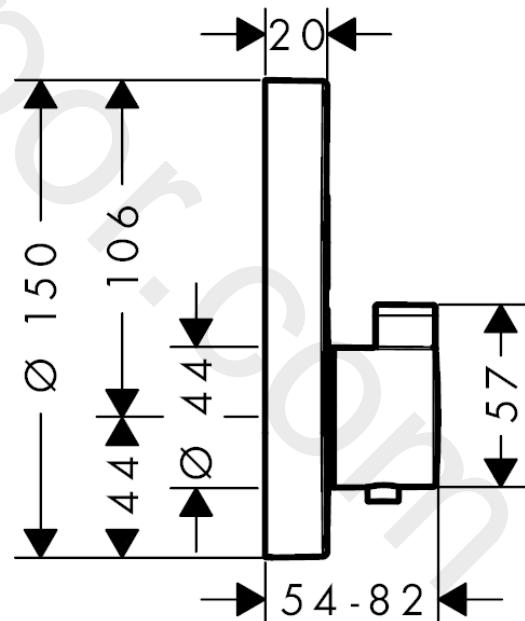

ShowerSelect S
Thermostat for concealed installation for 2 functions
 Finish: **Matt White** Article Number: **15743700**

Description

product features

- 2 functions
- simultaneous use of several outlets
- Select push-button on/off control for 2 outlets
- thermostat cartridge, Start/stop valve to operate the functions
- maximum flow rate at 3 bar: 29,7 l/min
- flow rate upper outlet: 25 l/min
- flow rate lower outlet: 23 l/min
- flow rate by simultaneous use of all outlets: 29,7 l/min
- min. operating pressure: 1 bar
- max. operating pressure: 10 bar
- safety stop at 40 °C
- temperature limitation adjustable
- connection type: basic set
- thermostat is delivered with buttons hand shower and Rain large
- WRAS 2211001 - Approval letter
- WRAS 2211001

Article Details

Price excl. VAT 1.038,30 £

Technology

Design awards

Product image

Scale drawing

ShowerSelect S
Thermostat for concealed installation for 2 functions
 Finish: **Matt White** Article Number: **15743700**

Flowchart

ShowerSelect S
Thermostat for concealed installation for 2 functions
 Finish: **Matt White** Article Number: **15743700**

Exploded Drawing

Year of production: >06/20

ShowerSelect S
Thermostat for concealed installation for 2 functions
 Finish: **Matt White** Article Number: **15743700**