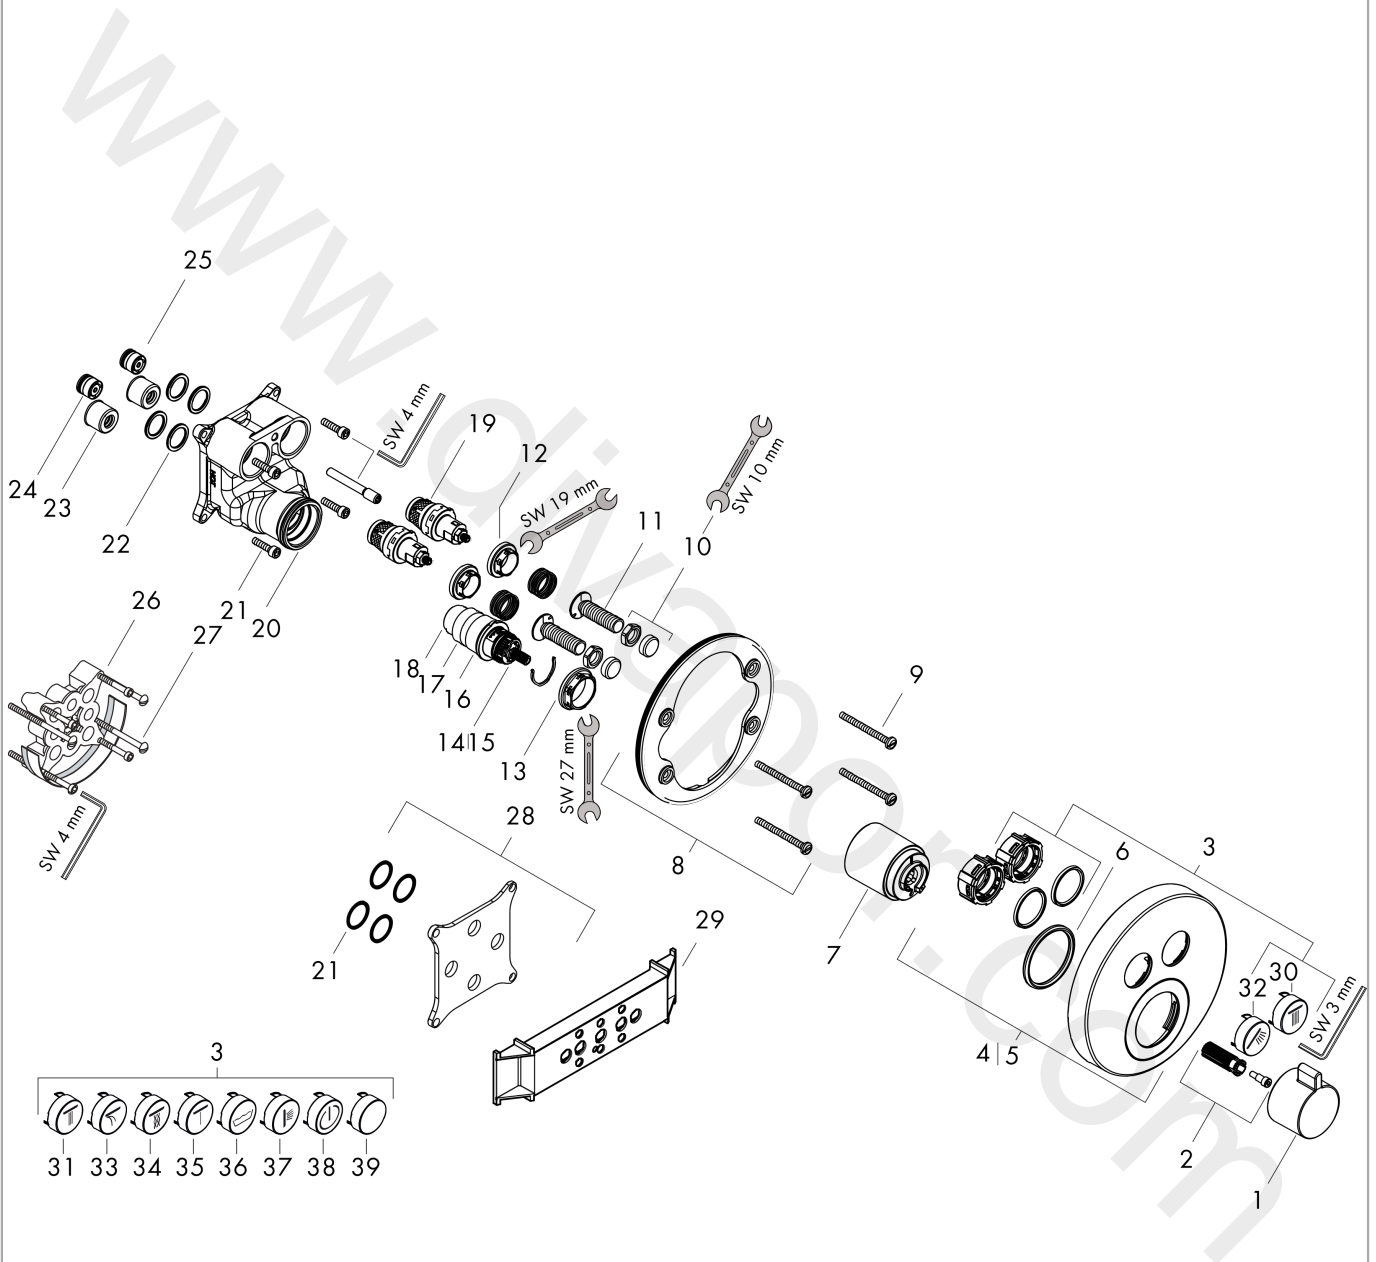

ShowerSelect S
Thermostat for concealed installation for 2 functions
Finish: **Matt White** Article Number: **15743700**

Exploded Drawing

Year of production: >06/20

ShowerSelect S
Thermostat for concealed installation for 2 functions
Finish: **Matt White** Article Number: **15743700**

Spare part list

Year of production: >06/20

Pos.	Description	Article Number	Price	PU
1	handle for thermostat	92215700	£ 96,00	1
2	handle fixing set	95843000	£ 9,00	1
3	set of symbols	92218000	£ 79,00	1
4	escutcheon Ø 150 mm	92325700	£ 96,00	1
5	escutcheon for exchanged connections	92391XXX	> £ 96,00	-
6	O-ring 44x4	98471000	£ 9,00	1
7	sleeve	92216700	£ 51,00	1
8	holder for escutcheon	98793000	£ 43,00	1
9	set of fixing screws	96454000	£ 9,00	1
10	nut and flange	92696000	£ 16,10	1
11	Select-adapter	92219000	£ 6,10	1
12	nut	98368000	£ 13,30	1
13	nut	98913000	£ 20,50	1
14	thermostat cartridge	98282000	£ 110,00	1
15	cartridge for exchanged connections	92373000	£ 275,00	1
16	O-ring 20x1,5	98197000	£ 3,30	1
17	O-ring 25x1,5	98146000	£ 3,30	1
18	O-ring 25x2,5	92146000	£ 16,10	1
19	shut off unit	95758000	£ 110,00	1
20	set of screws	96525000	£ 9,00	1
21	O-ring 36x2	98156000	£ 3,30	1
22	O-ring 16x2	98133000	£ 3,30	1
23	noise reduction	94073000	£ 25,00	1
24	non return valve (pressure-resistant up to 2 MPa)	92594000	£ 16,10	1
25	non return valve	97980000	£ 16,10	1
26	extension 25 mm	13595000	£ 75,00	1
27	set of fixing screws	97747000	£ 3,30	1
28	compensation set 1°	95521000	£ 173,00	1
29	fit-up aid	92540000	£ 14,10	1
30	symbol head shower Rain large	93571880	£ 9,00	1
31	symbol head shower Rain small	93572880	£ 9,00	1
32	symbol handshower	93573880	£ 9,00	1
33	symbol Flood jet	93574880	£ 9,00	1
34	symbol Whirl	93575880	£ 9,00	1
35	symbol Mono	93576880	£ 9,00	1
36	symbol tub	93577880	£ 9,00	1
37	symbol body shower	93578880	£ 9,00	1
38	symbol ON/OFF	93579880	£ 9,00	1
39	pushbutton	93955880	£ 20,50	1