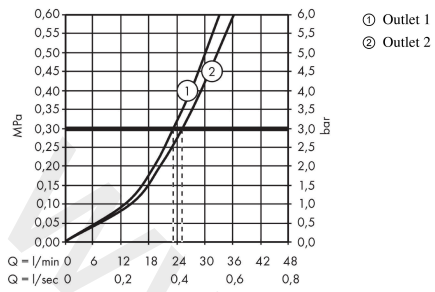

ShowerSelect S
Thermostat for concealed installation for 2 functions
 Finish: **Matt White** Article Number: **15743700**

Description

product features

- 2 functions
- simultaneous use of several outlets
- Select push-button on/off control for 2 outlets
- thermostat cartridge, Start/stop valve to operate the functions
- maximum flow rate at 3 bar: 29,7 l/min
- flow rate upper outlet: 25 l/min
- flow rate lower outlet: 23 l/min
- flow rate by simultaneous use of all outlets: 29,7 l/min
- min. operating pressure: 1 bar
- max. operating pressure: 10 bar
- safety stop at 40 °C
- temperature limitation adjustable
- connection type: basic set
- thermostat is delivered with buttons hand shower and Rain large
- WRAS 2211001 - Approval letter
- WRAS 2211001

Article Details

Price excl. VAT 1.038,30 £

Technology

Design awards

Product image

Scale drawing

ShowerSelect S
Thermostat for concealed installation for 2 functions
 Finish: **Matt White** Article Number: **15743700**

Flowchart

ShowerSelect S
Thermostat for concealed installation for 2 functions
 Finish: **Matt White** Article Number: **15743700**

Exploded Drawing

Year of production: >06/20

ShowerSelect S
Thermostat for concealed installation for 2 functions
 Finish: **Matt White** Article Number: **15743700**