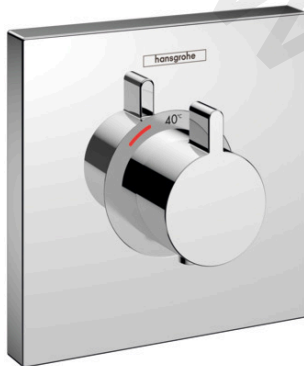

ShowerSelect
Thermostat HighFlow for concealed installation
 Finish: **Chrome** Article Number: **15760007**

Description

product features

- thermostat cartridge
- flow rate upper outlet: 42 l/min
- flow rate lower outlet: 42 l/min
- safety stop at 40 °C
- temperature limitation adjustable
- connection type: basic set
- dirt filter included

Design awards

reddot winner 2021

Certificates / Sustainability

Product image

Scale drawing

Flowchart

ShowerSelect
Thermostat HighFlow for concealed installation
 Finish: **Chrome** Article Number: **15760007**

Exploded Drawing

Year of production: >10/18

ShowerSelect
Thermostat HighFlow for concealed installation
 Finish: **Chrome** Article Number: **15760007**

Spare part list

Year of production: >10/18

Pos.	Description	Article Number	Price	PU
1	handle for thermostat	98474000	£ 64,00	1
2	adapter for handle	96435000	£ 20,50	1
3	escutcheon 155 / 155 mm	98473000	£ 173,00	1
4	O-ring 48x5	98174000	£ 3,30	1
5	sleeve	97439000	£ 43,00	1
6	holder for escutcheon	98793000	£ 43,00	1
7	set of fixing screws	96454000	£ 9,00	1
8	thermostat cartridge	96633000	£ 137,00	1
9	sealing set	96636000	£ 51,00	1
10	O-ring 43x1,5	98148000	£ 3,30	1
11	O-ring 38x2,5	98198000	£ 6,10	1
12	O-ring 34x2	98383000	£ 6,10	1
13	O-ring 26x2	98147000	£ 3,30	1
14	set of screws	96525000	£ 9,00	1
15	O-ring 16x2	98133000	£ 3,30	1
16	non return valve (pressure-resistant up to 2 MPa)	93444000	£ 35,00	1
17	set of non return valves DW 15	97350000	£ 20,50	1
18	filter	98513000	£ 3,30	1
19	extension 25 mm	13595000	£ 75,00	1
20	set of fixing screws	97747000	£ 3,30	1
21	extension 22 mm	13593000	£ 79,00	1
22	compensation set 1°	95521000	£ 173,00	1
a	-	01800187	-	1
b	adapter for exchanged connections	93181000	£ 275,00	1