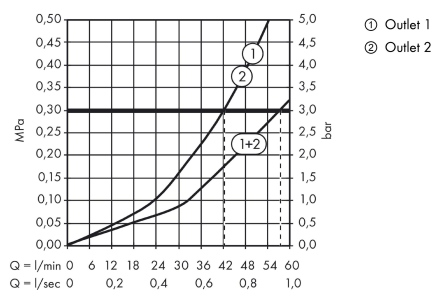

ShowerSelect
Thermostat HighFlow for concealed installation
 Finish: **Chrome** Article Number: **15760007**

Description

product features

- thermostat cartridge
- flow rate upper outlet: 42 l/min
- flow rate lower outlet: 42 l/min
- safety stop at 40 °C
- temperature limitation adjustable
- connection type: basic set
- dirt filter included

Design awards

reddot winner 2021

Certificates / Sustainability

Product image

Scale drawing

Flowchart

ShowerSelect
Thermostat HighFlow for concealed installation
 Finish: **Chrome** Article Number: **15760007**

Exploded Drawing

Year of production: >10/18

ShowerSelect
Thermostat HighFlow for concealed installation
 Finish: **Chrome** Article Number: **15760007**

Spare part list

Year of production: >10/18

Pos.	Description	Article Number	Price	PU
1	handle for thermostat	98474000	£ 64,00	1
2	adapter for handle	96435000	£ 20,50	1
3	escutcheon 155 / 155 mm	98473000	£ 173,00	1
4	O-ring 48x5	98174000	£ 3,30	1
5	sleeve	97439000	£ 43,00	1
6	holder for escutcheon	98793000	£ 43,00	1
7	set of fixing screws	96454000	£ 9,00	1
8	thermostat cartridge	96633000	£ 137,00	1
9	sealing set	96636000	£ 51,00	1
10	O-ring 43x1,5	98148000	£ 3,30	1
11	O-ring 38x2,5	98198000	£ 6,10	1
12	O-ring 34x2	98383000	£ 6,10	1
13	O-ring 26x2	98147000	£ 3,30	1
14	set of screws	96525000	£ 9,00	1
15	O-ring 16x2	98133000	£ 3,30	1
16	non return valve (pressure-resistant up to 2 MPa)	93444000	£ 35,00	1
17	set of non return valves DW 15	97350000	£ 20,50	1
18	filter	98513000	£ 3,30	1
19	extension 25 mm	13595000	£ 75,00	1
20	set of fixing screws	97747000	£ 3,30	1
21	extension 22 mm	13593000	£ 79,00	1
22	compensation set 1°	95521000	£ 173,00	1
a	-	01800187	-	1
b	adapter for exchanged connections	93181000	£ 275,00	1