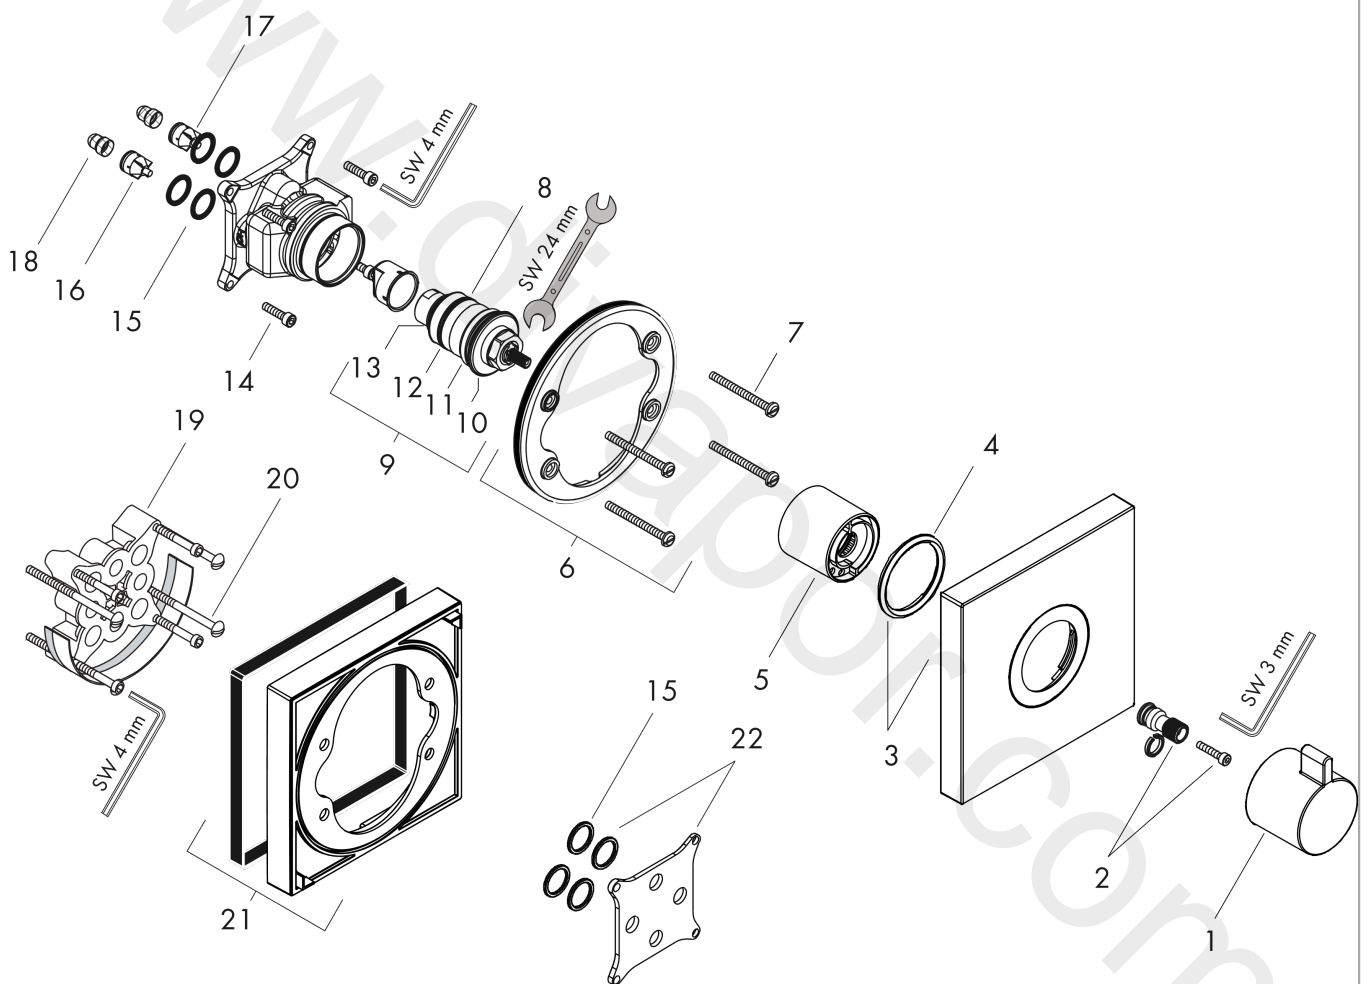

ShowerSelect
Thermostat HighFlow for concealed installation
 Finish: **Chrome** Article Number: **15760007**

Description

product features

- thermostat cartridge
- flow rate upper outlet: 42 l/min
- flow rate lower outlet: 42 l/min
- safety stop at 40 °C
- temperature limitation adjustable
- connection type: basic set
- dirt filter included

Design awards

reddot winner 2021

Certificates / Sustainability

Product image

Scale drawing

Flowchart

ShowerSelect
Thermostat HighFlow for concealed installation
 Finish: **Chrome** Article Number: **15760007**

Exploded Drawing

Year of production: >10/18

ShowerSelect
Thermostat HighFlow for concealed installation
 Finish: **Chrome** Article Number: **15760007**

Spare part list

Year of production: >10/18

Pos.	Description	Article Number	Price	PU
1	handle for thermostat	98474000	£ 64,00	1
2	adapter for handle	96435000	£ 20,50	1
3	escutcheon 155 / 155 mm	98473000	£ 173,00	1
4	O-ring 48x5	98174000	£ 3,30	1
5	sleeve	97439000	£ 43,00	1
6	holder for escutcheon	98793000	£ 43,00	1
7	set of fixing screws	96454000	£ 9,00	1
8	thermostat cartridge	96633000	£ 137,00	1
9	sealing set	96636000	£ 51,00	1
10	O-ring 43x1,5	98148000	£ 3,30	1
11	O-ring 38x2,5	98198000	£ 6,10	1
12	O-ring 34x2	98383000	£ 6,10	1
13	O-ring 26x2	98147000	£ 3,30	1
14	set of screws	96525000	£ 9,00	1
15	O-ring 16x2	98133000	£ 3,30	1
16	non return valve (pressure-resistant up to 2 MPa)	93444000	£ 35,00	1
17	set of non return valves DW 15	97350000	£ 20,50	1
18	filter	98513000	£ 3,30	1
19	extension 25 mm	13595000	£ 75,00	1
20	set of fixing screws	97747000	£ 3,30	1
21	extension 22 mm	13593000	£ 79,00	1
22	compensation set 1°	95521000	£ 173,00	1
a	-	01800187	-	1
b	adapter for exchanged connections	93181000	£ 275,00	1