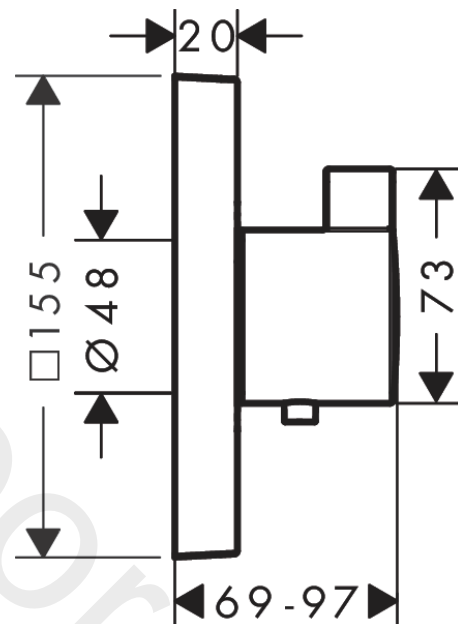

ShowerSelect
Thermostat HighFlow for concealed installation
 Finish: **Chrome** Article Number: **15760007**

Description

product features

- thermostat cartridge
- flow rate upper outlet: 42 l/min
- flow rate lower outlet: 42 l/min
- safety stop at 40 °C
- temperature limitation adjustable
- connection type: basic set
- dirt filter included

Design awards

reddot winner 2021

Certificates / Sustainability

Product image

Scale drawing

Flowchart

ShowerSelect
Thermostat HighFlow for concealed installation
 Finish: **Chrome** Article Number: **15760007**

Exploded Drawing

Year of production: >10/18

ShowerSelect
Thermostat HighFlow for concealed installation
 Finish: **Chrome** Article Number: **15760007**

Spare part list

Year of production: >10/18

Pos.	Description	Article Number	Price	PU
1	handle for thermostat	98474000	£ 64,00	1
2	adapter for handle	96435000	£ 20,50	1
3	escutcheon 155 / 155 mm	98473000	£ 173,00	1
4	O-ring 48x5	98174000	£ 3,30	1
5	sleeve	97439000	£ 43,00	1
6	holder for escutcheon	98793000	£ 43,00	1
7	set of fixing screws	96454000	£ 9,00	1
8	thermostat cartridge	96633000	£ 137,00	1
9	sealing set	96636000	£ 51,00	1
10	O-ring 43x1,5	98148000	£ 3,30	1
11	O-ring 38x2,5	98198000	£ 6,10	1
12	O-ring 34x2	98383000	£ 6,10	1
13	O-ring 26x2	98147000	£ 3,30	1
14	set of screws	96525000	£ 9,00	1
15	O-ring 16x2	98133000	£ 3,30	1
16	non return valve (pressure-resistant up to 2 MPa)	93444000	£ 35,00	1
17	set of non return valves DW 15	97350000	£ 20,50	1
18	filter	98513000	£ 3,30	1
19	extension 25 mm	13595000	£ 75,00	1
20	set of fixing screws	97747000	£ 3,30	1
21	extension 22 mm	13593000	£ 79,00	1
22	compensation set 1°	95521000	£ 173,00	1
a	-	01800187	-	1
b	adapter for exchanged connections	93181000	£ 275,00	1