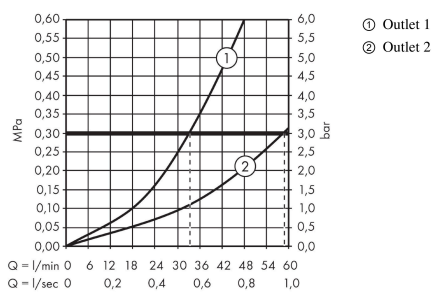

ShowerSelect

Thermostat HighFlow for concealed installation for 1 function and additional outlet

Finish: **Chrome** Article Number: **15761007**

Description

product features

- 1 function and 1 additional outlet
- Select push-button on/off control for 1 outlet
- thermostat cartridge, Start/stop valve to operate the functions
- flow rate upper outlet: 59 l/min
- min. operating pressure: 1 bar
- max. operating pressure: 10 bar
- safety stop at 40 °C
- temperature limitation adjustable
- connection type: basic set
- dirt filter included
- thermostat is delivered with button hand shower

Technology

Product image

Scale drawing

Flowchart

ShowerSelect

Thermostat HighFlow for concealed installation for 1 function and additional outlet

Finish: **Chrome** Article Number: **15761007**

Exploded Drawing