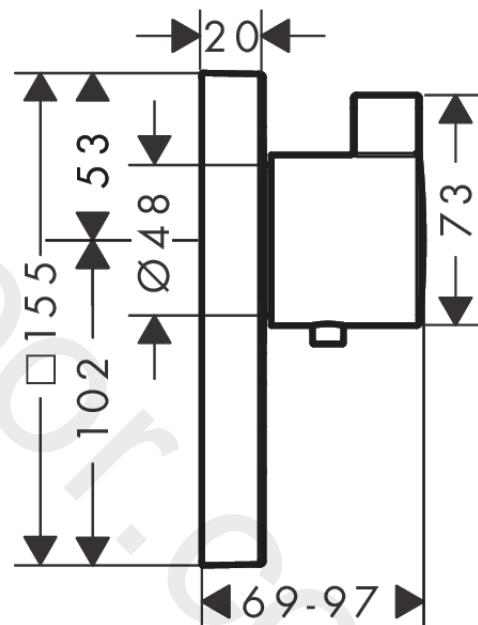

ShowerSelect

Thermostat HighFlow for concealed installation for 1 function and additional outlet

Finish: **Chrome** Article Number: **15761007**

Description

product features

- 1 function and 1 additional outlet
- Select push-button on/off control for 1 outlet
- thermostat cartridge, Start/stop valve to operate the functions
- flow rate upper outlet: 59 l/min
- min. operating pressure: 1 bar
- max. operating pressure: 10 bar
- safety stop at 40 °C
- temperature limitation adjustable
- connection type: basic set
- dirt filter included
- thermostat is delivered with button hand shower

Technology

Product image

Scale drawing

Flowchart

ShowerSelect

Thermostat HighFlow for concealed installation for 1 function and additional outlet

Finish: **Chrome** Article Number: **15761007**

Exploded Drawing

Year of production: **>10/18**

ShowerSelect

Thermostat HighFlow for concealed installation for 1 function and additional outlet

Finish: **Chrome** Article Number: **15761007**

Spare part list

Year of production: >10/18