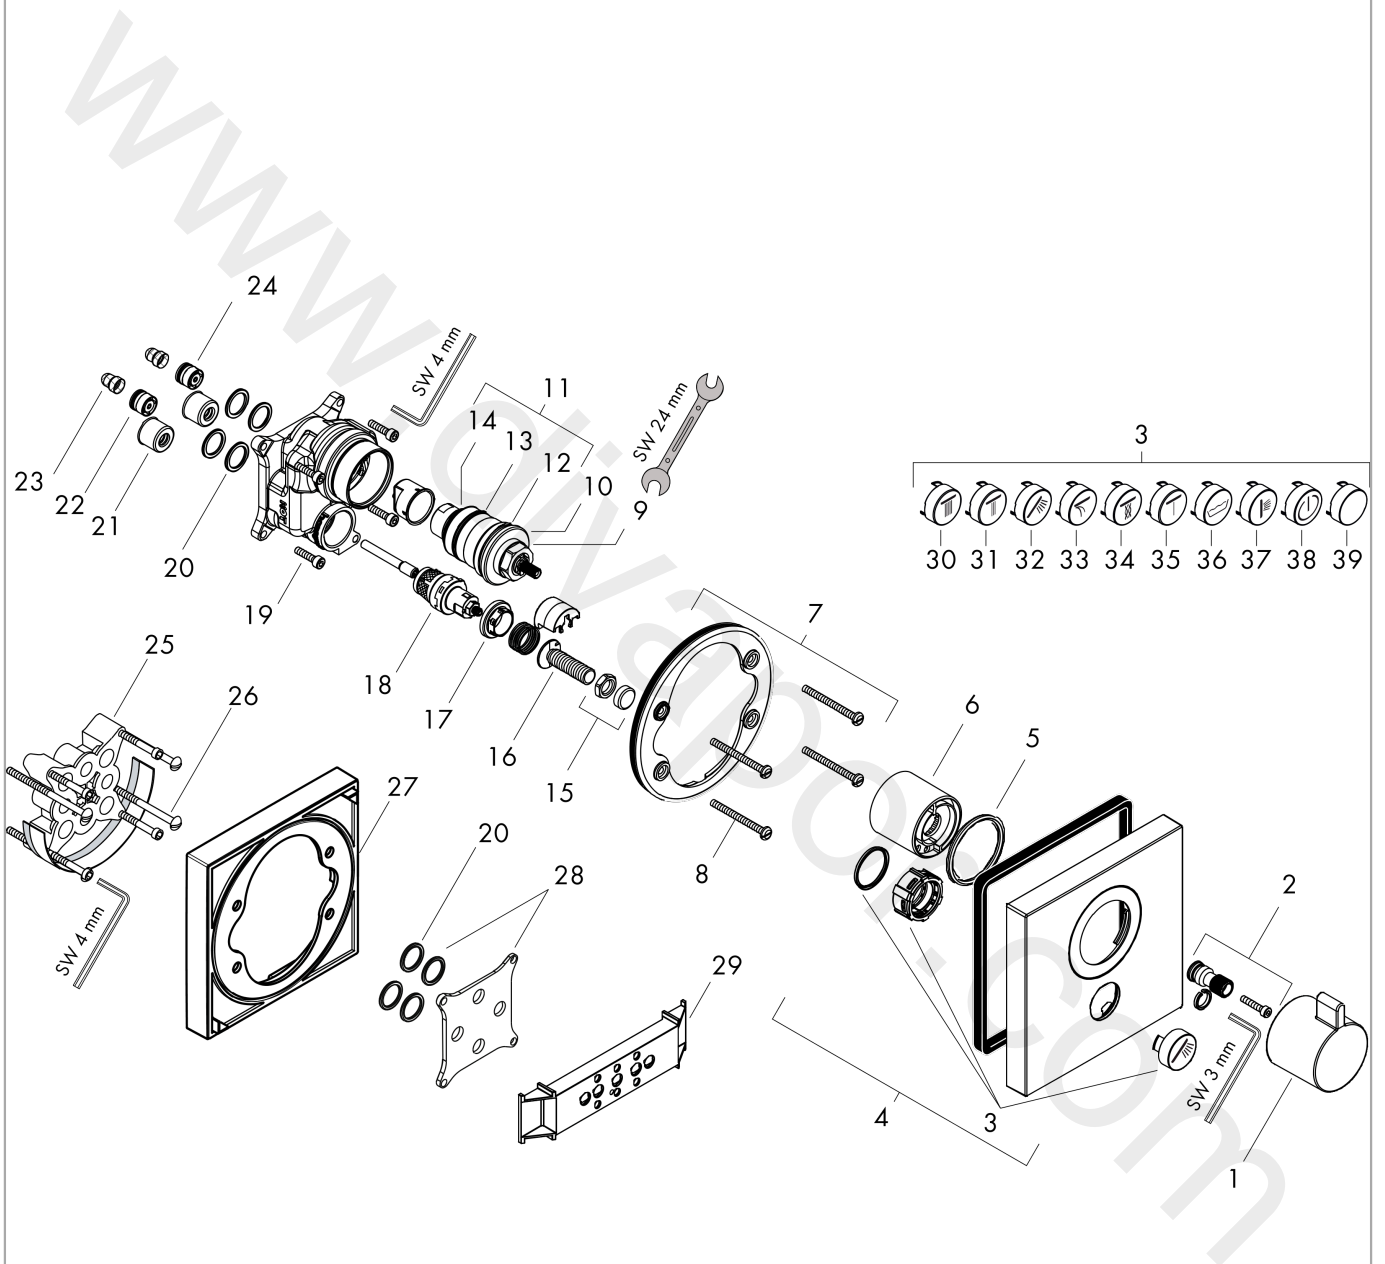

ShowerSelect

Thermostat HighFlow for concealed installation for 1 function and additional outlet

Finish: **Chrome** Article Number: **15761007**

Description

product features

- 1 function and 1 additional outlet
- Select push-button on/off control for 1 outlet
- thermostat cartridge, Start/stop valve to operate the functions
- flow rate upper outlet: 59 l/min
- min. operating pressure: 1 bar
- max. operating pressure: 10 bar
- safety stop at 40 °C
- temperature limitation adjustable
- connection type: basic set
- dirt filter included
- thermostat is delivered with button hand shower

Technology

Product image

Scale drawing

Flowchart

ShowerSelect

Thermostat HighFlow for concealed installation for 1 function and additional outlet

Finish: **Chrome** Article Number: **15761007**

Exploded Drawing

Year of production: **>10/18**

ShowerSelect

Thermostat HighFlow for concealed installation for 1 function and additional outlet

Finish: **Chrome** Article Number: **15761007**

Spare part list

Year of production: >10/18