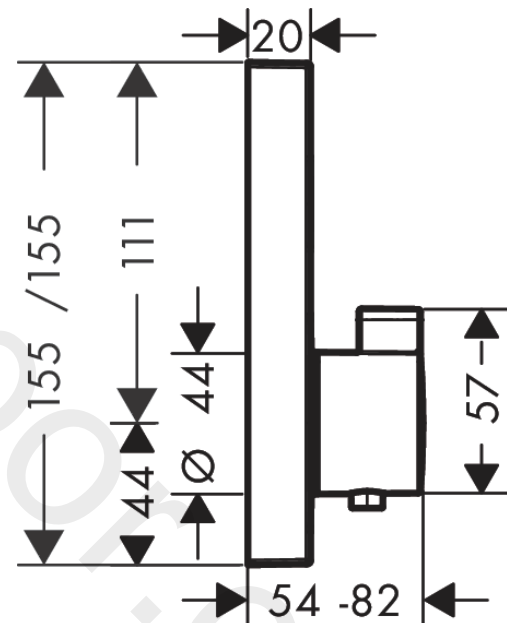

Scale drawing