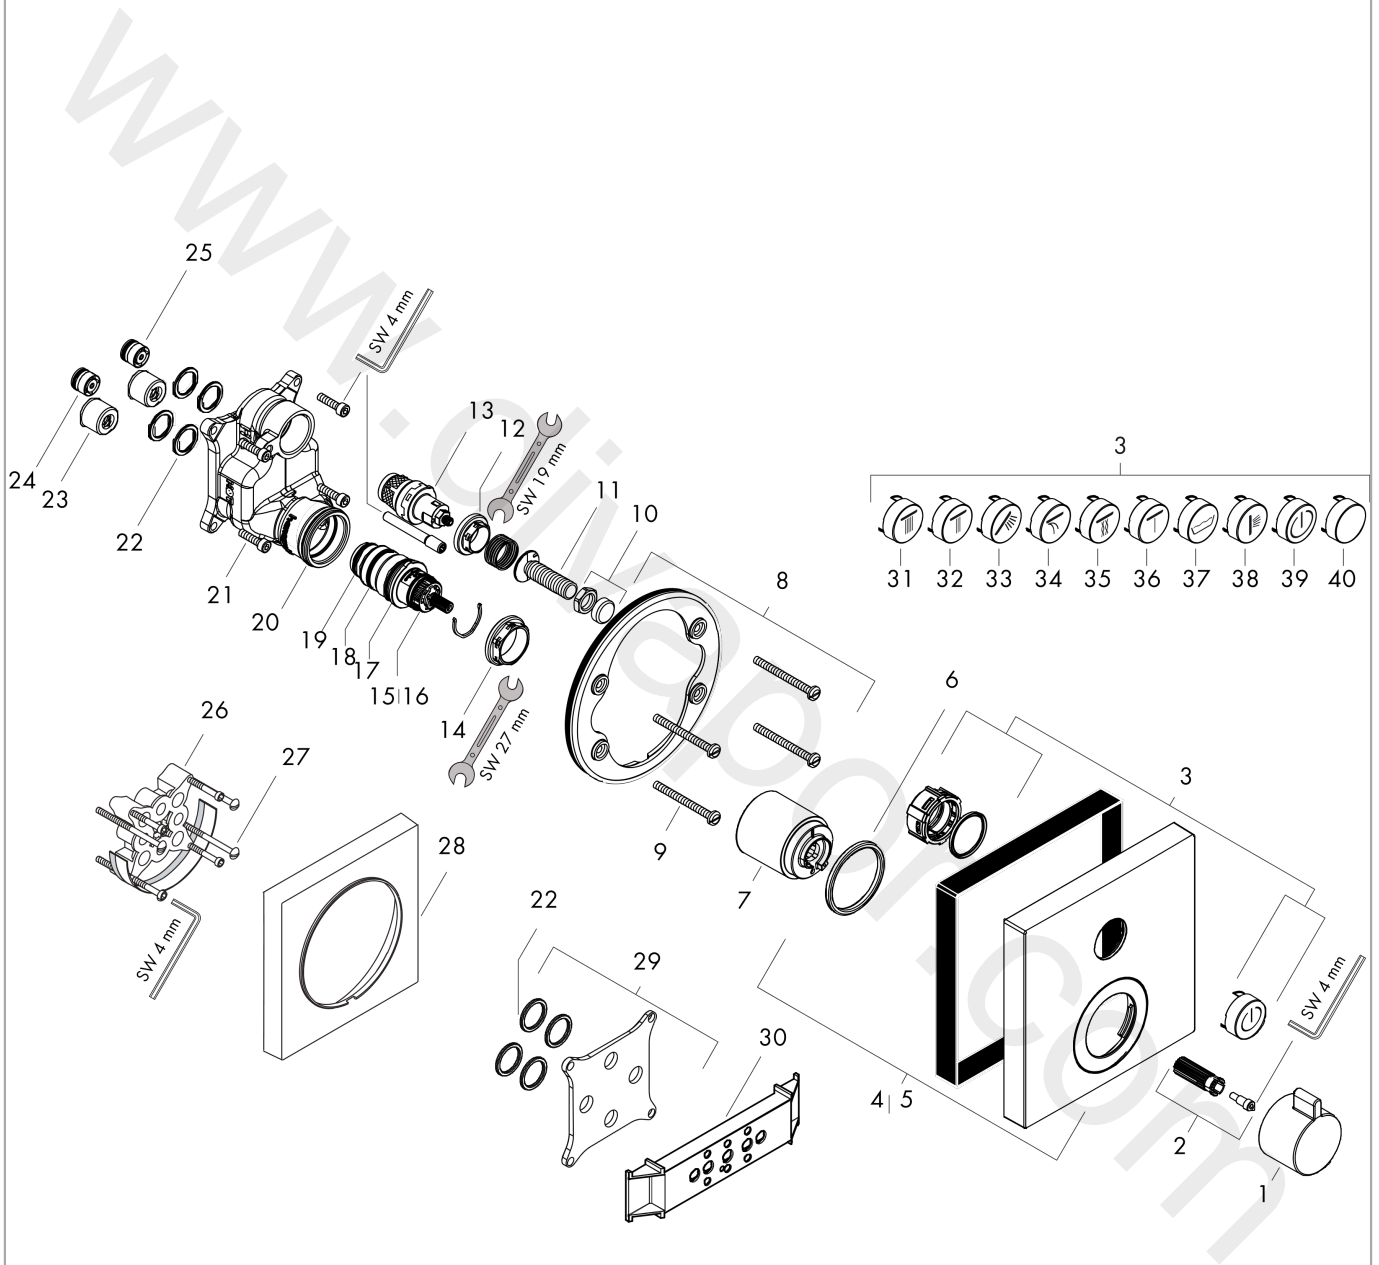

ShowerSelect
Thermostat for concealed installation for 1 function
Finish: **Chrome** Article Number: **15762007**

Exploded Drawing

Year of production: >07/18

ShowerSelect
Thermostat for concealed installation for 1 function
Finish: **Chrome** Article Number: **15762007**

Spare part list

Year of production: >07/18

Pos.	Description	Article Number	Price	PU
1	handle for thermostat	92215000	£ 64,00	1
2	handle fixing set	95843000	£ 9,00	1
3	set of symbols	92218000	£ 79,00	1
4	escutcheon 155 / 155 mm	92234000	£ 137,00	1
5	escutcheon for exchanged connections	92392000	£ 96,00	1
6	O-ring 44x4	98471000	£ 9,00	1
7	sleeve	92216000	£ 35,00	1
8	holder for escutcheon	98793000	£ 43,00	1
9	set of fixing screws	96454000	£ 9,00	1
10	nut and flange	92696000	£ 16,10	1
11	nut	98368000	£ 13,30	1
12	Select-adapter	92219000	£ 6,10	1
13	shut off unit	95758000	£ 110,00	1
14	nut	98913000	£ 20,50	1
15	thermostat cartridge	98282000	£ 110,00	1
16	cartridge for exchanged connections	92373000	£ 275,00	1
17	O-ring 25x2,5	92146000	£ 9,00	1
18	O-ring 25x1,5	98146000	£ 3,30	1
19	O-ring 20x1,5	98197000	£ 3,30	1
20	O-ring 36x2	98156000	£ 3,30	1
21	set of screws	96525000	£ 9,00	1
22	O-ring 16x2	98133000	£ 3,30	1
23	noise reduction	94073000	£ 25,00	1
24	non return valve (pressure-resistant up to 2 MPa)	92594000	£ 16,10	1
25	non return valve	97980000	£ 16,10	1
26	extension 25 mm	13595000	£ 75,00	1
27	set of fixing screws	97747000	£ 3,30	1
28	extension 22 mm	13593000	£ 79,00	1
29	compensation set 1°	95521000	£ 173,00	1
30	fit-up aid	92540000	£ 14,10	1
31	symbol head shower Rain large	93571880	£ 9,00	1
32	symbol head shower Rain small	93572880	£ 9,00	1
33	symbol handshower	93573880	£ 9,00	1
34	symbol Flood jet	93574880	£ 9,00	1
35	symbol Whirl	93575880	£ 9,00	1
36	symbol Mono	93576880	£ 9,00	1
37	symbol tub	93577880	£ 9,00	1
38	symbol body shower	93578880	£ 9,00	1
39	pushbutton	93955880	£ 20,50	1
40	symbol ON/OFF	93579880	£ 9,00	1
a	concealed item	01800180	£ 163,00	1