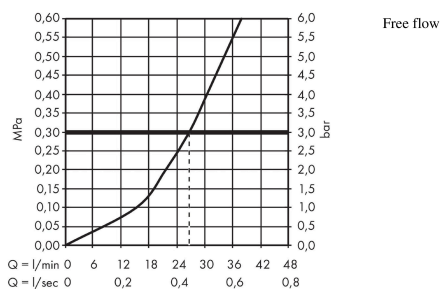

Technology

Certificates / Sustainability

Product image

Scale drawing

Flowchart

ShowerSelect
Thermostat for concealed installation for 1 function
 Finish: **Chrome** Article Number: **15762007**

Exploded Drawing