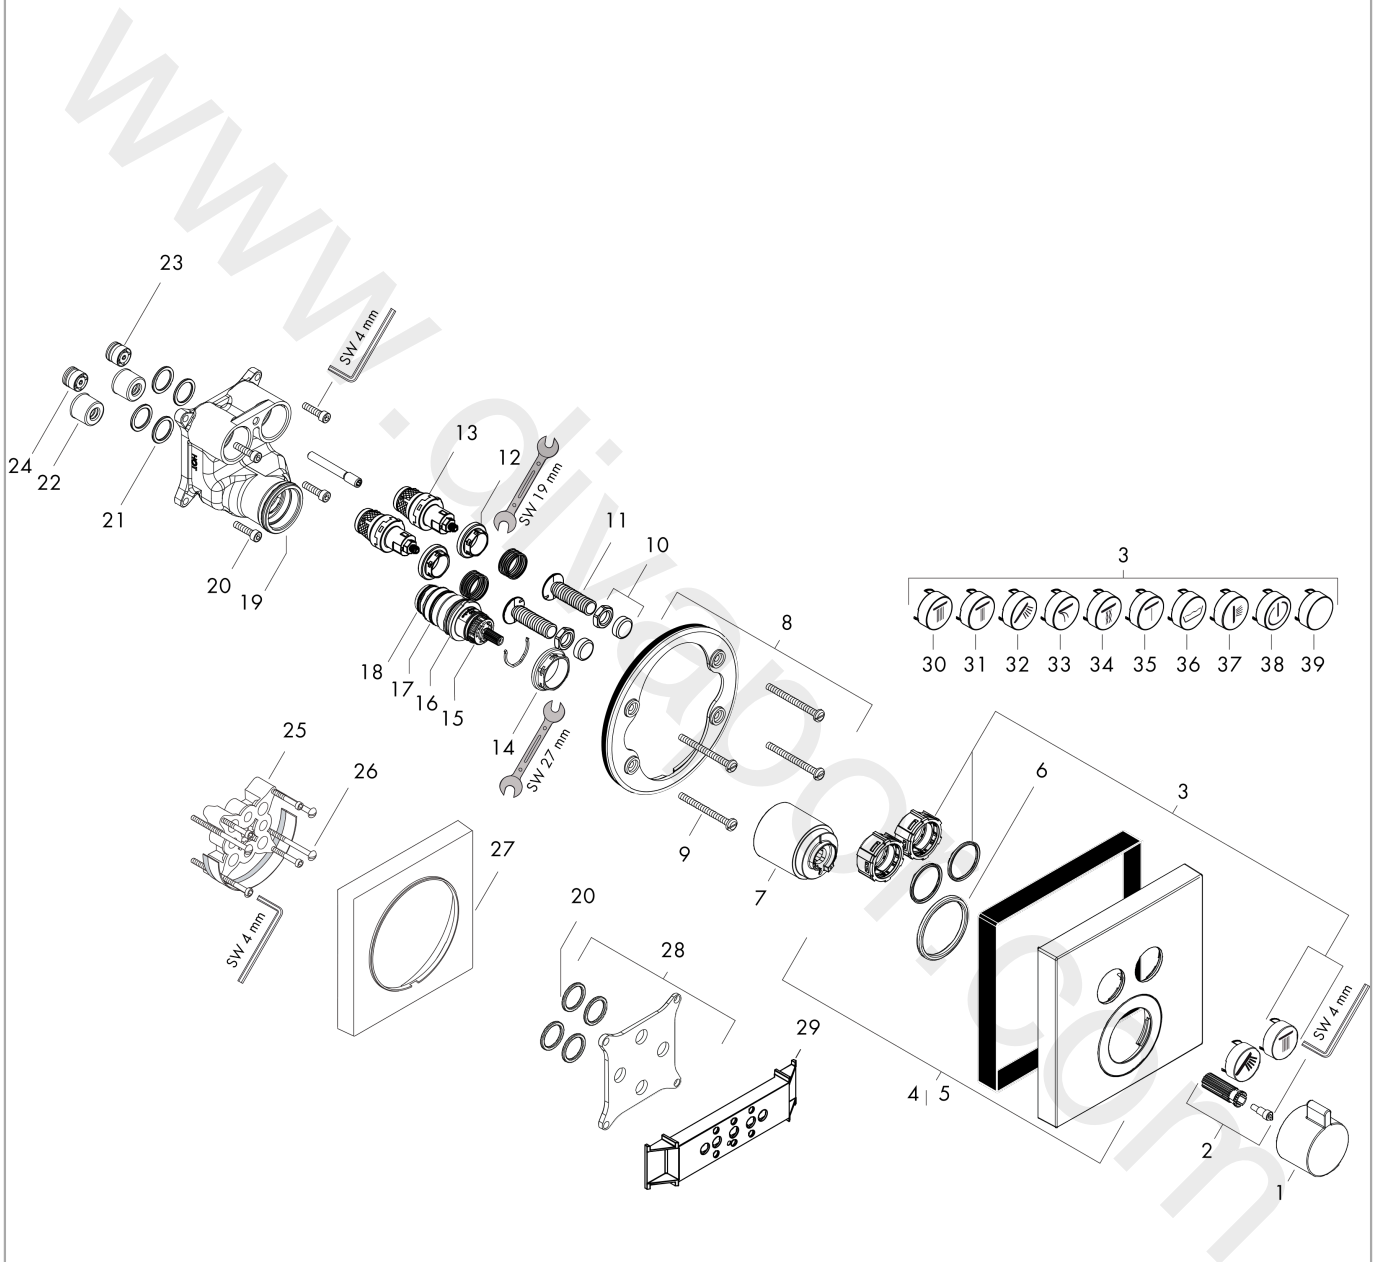

ShowerSelect
Thermostat for concealed installation for 2 functions
 Surfaces: Article Number: **15763000**

Exploded Drawing

Year of production: **10/13 - 02/15**

ShowerSelect
Thermostat for concealed installation for 2 functions
 Surfaces: Article Number: **15763000**

Spare part list

Year of production: **10/13 - 02/15**

Pos.	Description	Article Number	Price	PU
1	handle for thermostat	92215000	£ 64,00	1
2	handle fixing set	95843000	£ 9,00	1
3	set of symbols	92218000	£ 79,00	1
4	escutcheon 155 / 155 mm	92217000	£ 110,00	1
5	escutcheon for exchanged connections	92393000	£ 96,00	1
6	O-ring 44x4	98471000	£ 9,00	1
7	sleeve	92216000	£ 35,00	1
8	holder for escutcheon	98793000	£ 43,00	1
9	set of fixing screws	96454000	£ 9,00	1
10	nut and flange	92696000	£ 16,10	1
11	Select-adapter	92219000	£ 6,10	1
12	nut	98368000	£ 13,30	1
13	shut off unit	92692000	£ 224,00	1
14	nut	98913000	£ 20,50	1
15	thermostat cartridge	98282000	£ 110,00	1
16	O-ring 25x2,5	92146000	£ 16,10	1
17	O-ring 25x1,5	98146000	£ 3,30	1
18	O-ring 20x1,5	98197000	£ 3,30	1
19	O-ring 36x2	98156000	£ 3,30	1
20	set of screws	96525000	£ 9,00	1
21	O-ring 16x2	98133000	£ 3,30	1
22	noise reduction	94073000	£ 25,00	1
23	non return valve	97980000	£ 16,10	1
24	non return valve (pressure-resistant up to 2 MPa)	92594000	£ 16,10	1
25	extension 25 mm	13595000	£ 75,00	1
26	set of fixing screws	97747000	£ 3,30	1
27	extension 22 mm	13593000	£ 79,00	1
28	compensation set 1°	95521000	£ 173,00	1
29	fit-up aid	92540000	£ 14,10	1
30	symbol head shower Rain large	93571880	£ 9,00	1
31	symbol head shower Rain small	93572880	£ 9,00	1
32	symbol handshower	93573880	£ 9,00	1
33	symbol Flood jet	93574880	£ 9,00	1
34	symbol Whirl	93575880	£ 9,00	1
35	symbol Mono	93576880	£ 9,00	1
36	symbol tub	93577880	£ 9,00	1
37	symbol body shower	93578880	£ 9,00	1
38	symbol ON/OFF	93579880	£ 9,00	1
39	pushbutton	93955880	£ 20,50	1
a	concealed item	01800180	£ 163,00	1
b	escutcheon 170 / 170 mm	92642000	£ 275,00	1