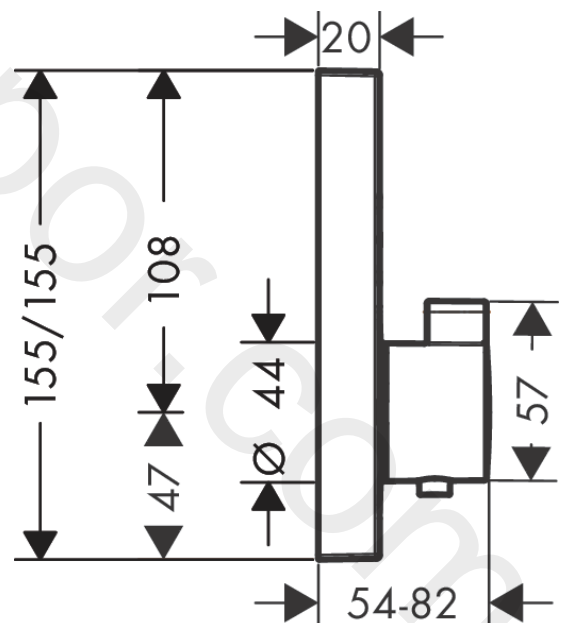

Scale drawing