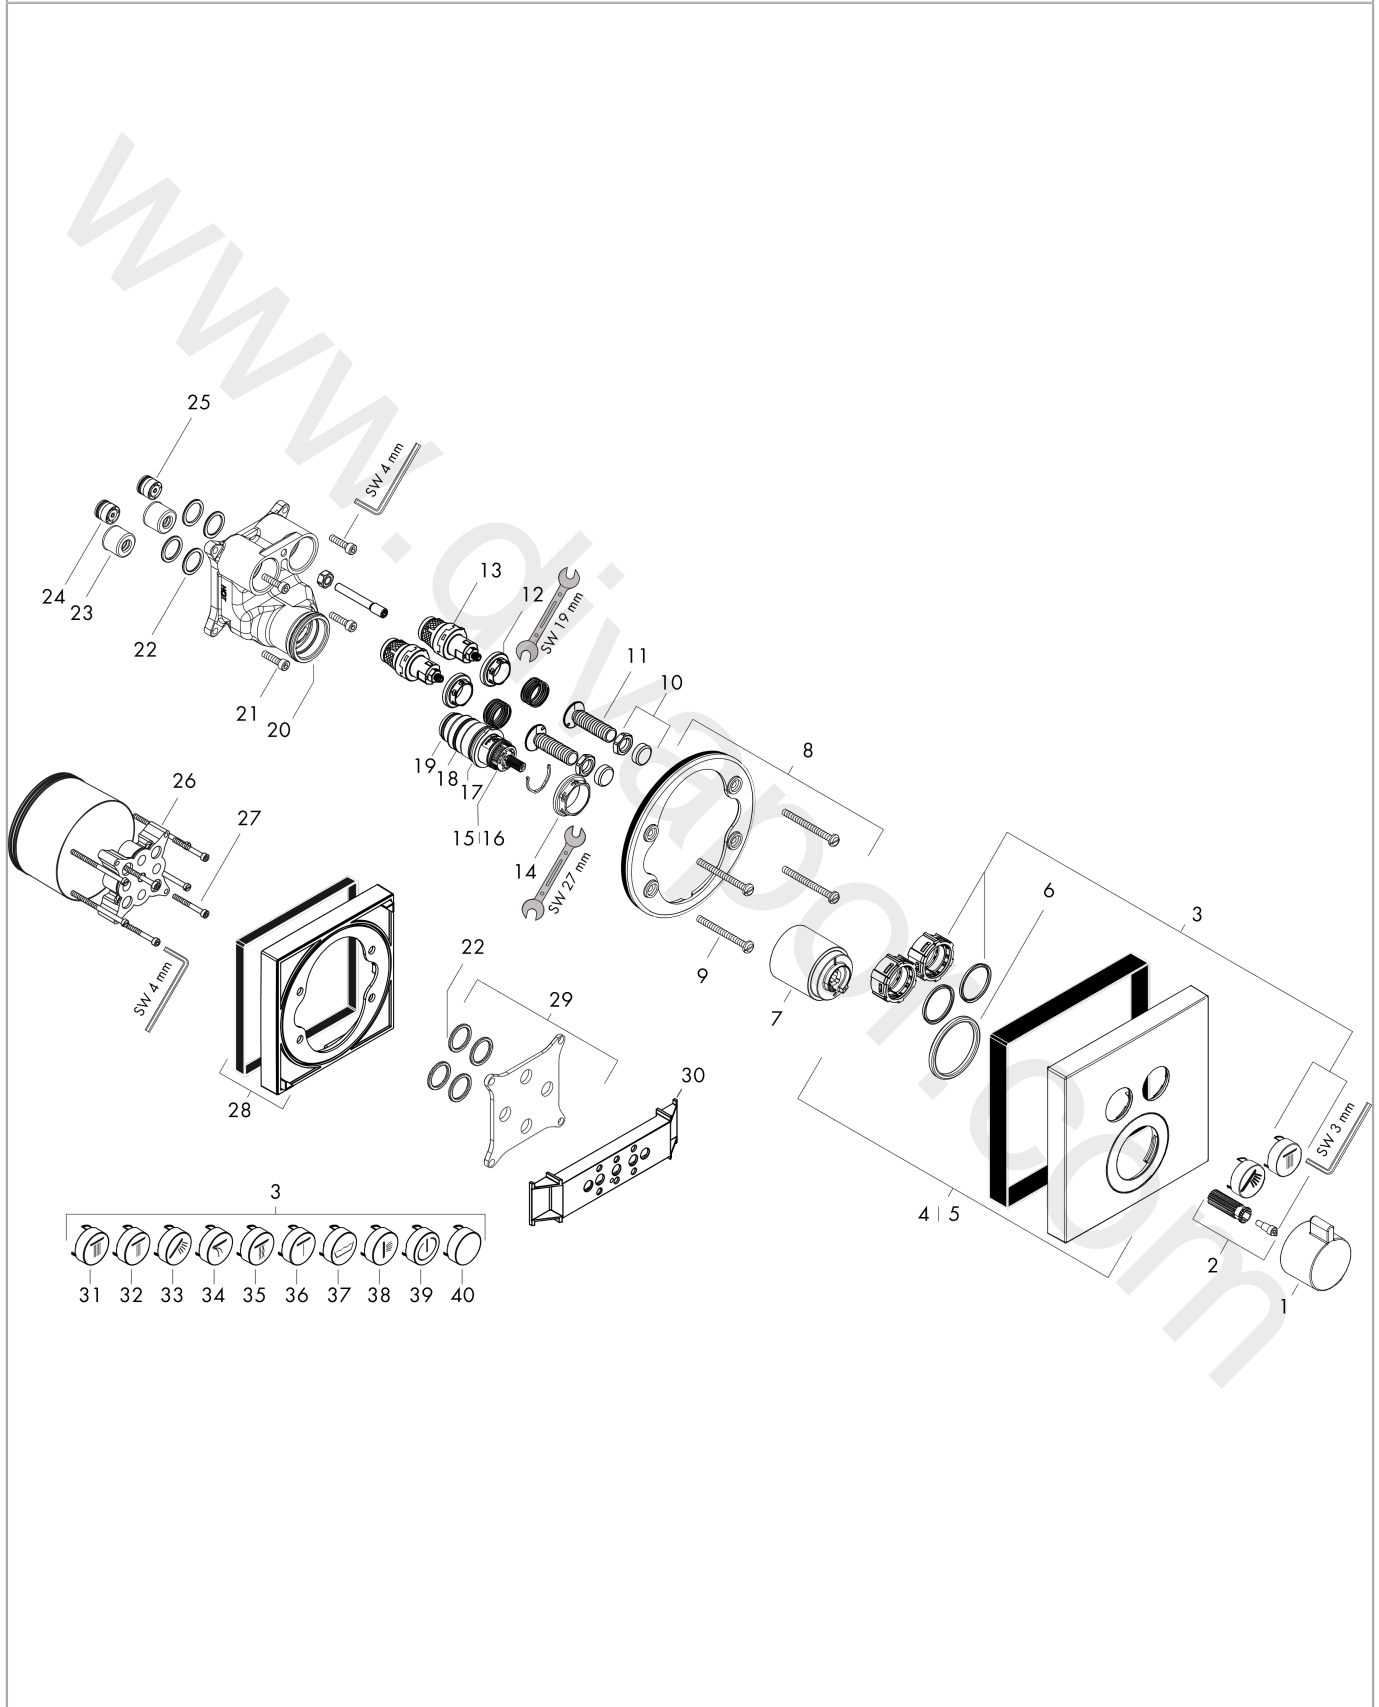

ShowerSelect
Thermostat for concealed installation for 2 functions
Finish: **Chrome** Article Number: **15763007**

Exploded Drawing

Year of production: >10/18

ShowerSelect
Thermostat for concealed installation for 2 functions
Finish: **Chrome** Article Number: **15763007**

Spare part list

Year of production: >10/18

Pos.	Description	Article Number	Price	PU
1	handle for thermostat	92215000	£ 64,00	1
2	handle fixing set	95843000	£ 9,00	1
3	set of symbols	92218000	£ 79,00	1
4	escutcheon 155 / 155 mm	92217000	£ 110,00	1
5	escutcheon for exchanged connections	92393000	£ 96,00	1
6	O-ring 44x4	98471000	£ 9,00	1
7	sleeve	92216000	£ 35,00	1
8	holder for escutcheon	98793000	£ 43,00	1
9	set of fixing screws	96454000	£ 9,00	1
10	nut and flange	92696000	£ 16,10	1
11	Select-adapter	92219000	£ 6,10	1
12	nut	98368000	£ 13,30	1
13	shut off unit	95758000	£ 110,00	1
14	nut	98913000	£ 20,50	1
15	thermostat cartridge	98282000	£ 110,00	1
16	cartridge for exchanged connections	92373000	£ 275,00	1
17	O-ring 25x2,5	92146000	£ 9,00	1
18	O-ring 25x1,5	98146000	£ 3,30	1
19	O-ring 20x1,5	98197000	£ 3,30	1
20	O-ring 36x2	98156000	£ 3,30	1
21	set of screws	96525000	£ 9,00	1
22	O-ring 16x2	98133000	£ 3,30	1
23	noise reduction	94073000	£ 25,00	1
24	non return valve (pressure-resistant up to 2 MPa)	92594000	£ 16,10	1
25	non return valve	97980000	£ 16,10	1
26	extension 25 mm	13595000	£ 75,00	1
27	set of fixing screws	97747000	£ 3,30	1
28	extension 22 mm	13593000	£ 79,00	1
29	compensation set 1°	95521000	£ 173,00	1
30	fit-up aid	92540000	£ 14,10	1
31	symbol head shower Rain large	93571880	£ 9,00	1
32	symbol head shower Rain small	93572880	£ 9,00	1
33	symbol handshower	93573880	£ 9,00	1
34	symbol Flood jet	93574880	£ 9,00	1
35	symbol Whirl	93575880	£ 9,00	1
36	symbol Mono	93576880	£ 9,00	1
37	symbol tub	93577880	£ 9,00	1
38	symbol body shower	93578880	£ 9,00	1
39	symbol ON/OFF	93579880	£ 9,00	1
40	pushbutton	93955880	£ 20,50	1
a	-	01800187	-	1