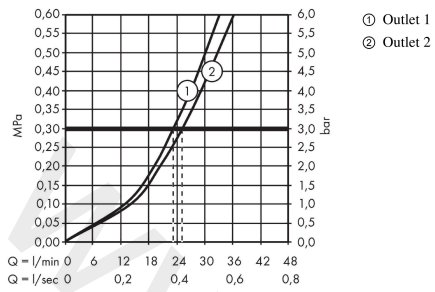

ShowerSelect
Thermostat for concealed installation for 2 functions
 Finish: **Chrome** Article Number: **15763007**

Description

product features

- 2 functions
- simultaneous use of several outlets
- Select push-button on/off control for 2 outlets
- thermostat cartridge, Start/stop valve to operate the functions
- maximum flow rate at 3 bar: 29,7 l/min
- flow rate upper outlet: 25 l/min
- flow rate lower outlet: 23 l/min
- flow rate by simultaneous use of all outlets: 29,7 l/min
- min. operating pressure: 1 bar
- max. operating pressure: 10 bar
- Safety stop at 40 °C
- temperature limitation adjustable
- connection type: basic set
- thermostat is delivered with buttons hand shower and Rain large

Technology

Certificates / Sustainability

Product image

Scale drawing

ShowerSelect
Thermostat for concealed installation for 2 functions
 Finish: **Chrome** Article Number: **15763007**

Flowchart

ShowerSelect
Thermostat for concealed installation for 2 functions
 Finish: **Chrome** Article Number: **15763007**