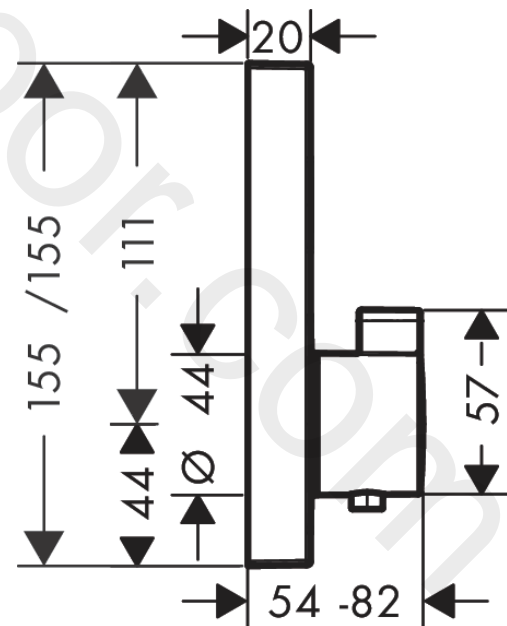

### Description

**product features**

- 2 functions
- simultaneous use of several outlets
- Select push-button on/off control for 2 outlets
- thermostat cartridge, Start/stop valve to operate the functions
- maximum flow rate at 3 bar: 29,7 l/min
- flow rate upper outlet: 25 l/min
- flow rate lower outlet: 23 l/min
- flow rate by simultaneous use of all outlets: 29,7 l/min
- min. operating pressure: 1 bar
- max. operating pressure: 10 bar
- safety stop at 40 °C
- temperature limitation adjustable
- connection type: basic set
- thermostat is delivered with buttons hand shower and Rain large
- WRAS 2211001 - Approval letter
- WRAS 2211001

### Scale drawing

**ShowerSelect**  
**Thermostat for concealed installation for 2 functions**  
 Finish: **Brushed Bronze** Article Number: **15763140**

**Flowchart**

**ShowerSelect**  
**Thermostat for concealed installation for 2 functions**  
 Finish: **Brushed Bronze** Article Number: **15763140**

**ShowerSelect**  
**Thermostat for concealed installation for 2 functions**  
 Finish: **Brushed Bronze** Article Number: **15763140**

**Spare part list**

Year of production: >07/19

Pos.	Description	Article Number	Price	PU
b	Grease	90920000	£ 16,10	1