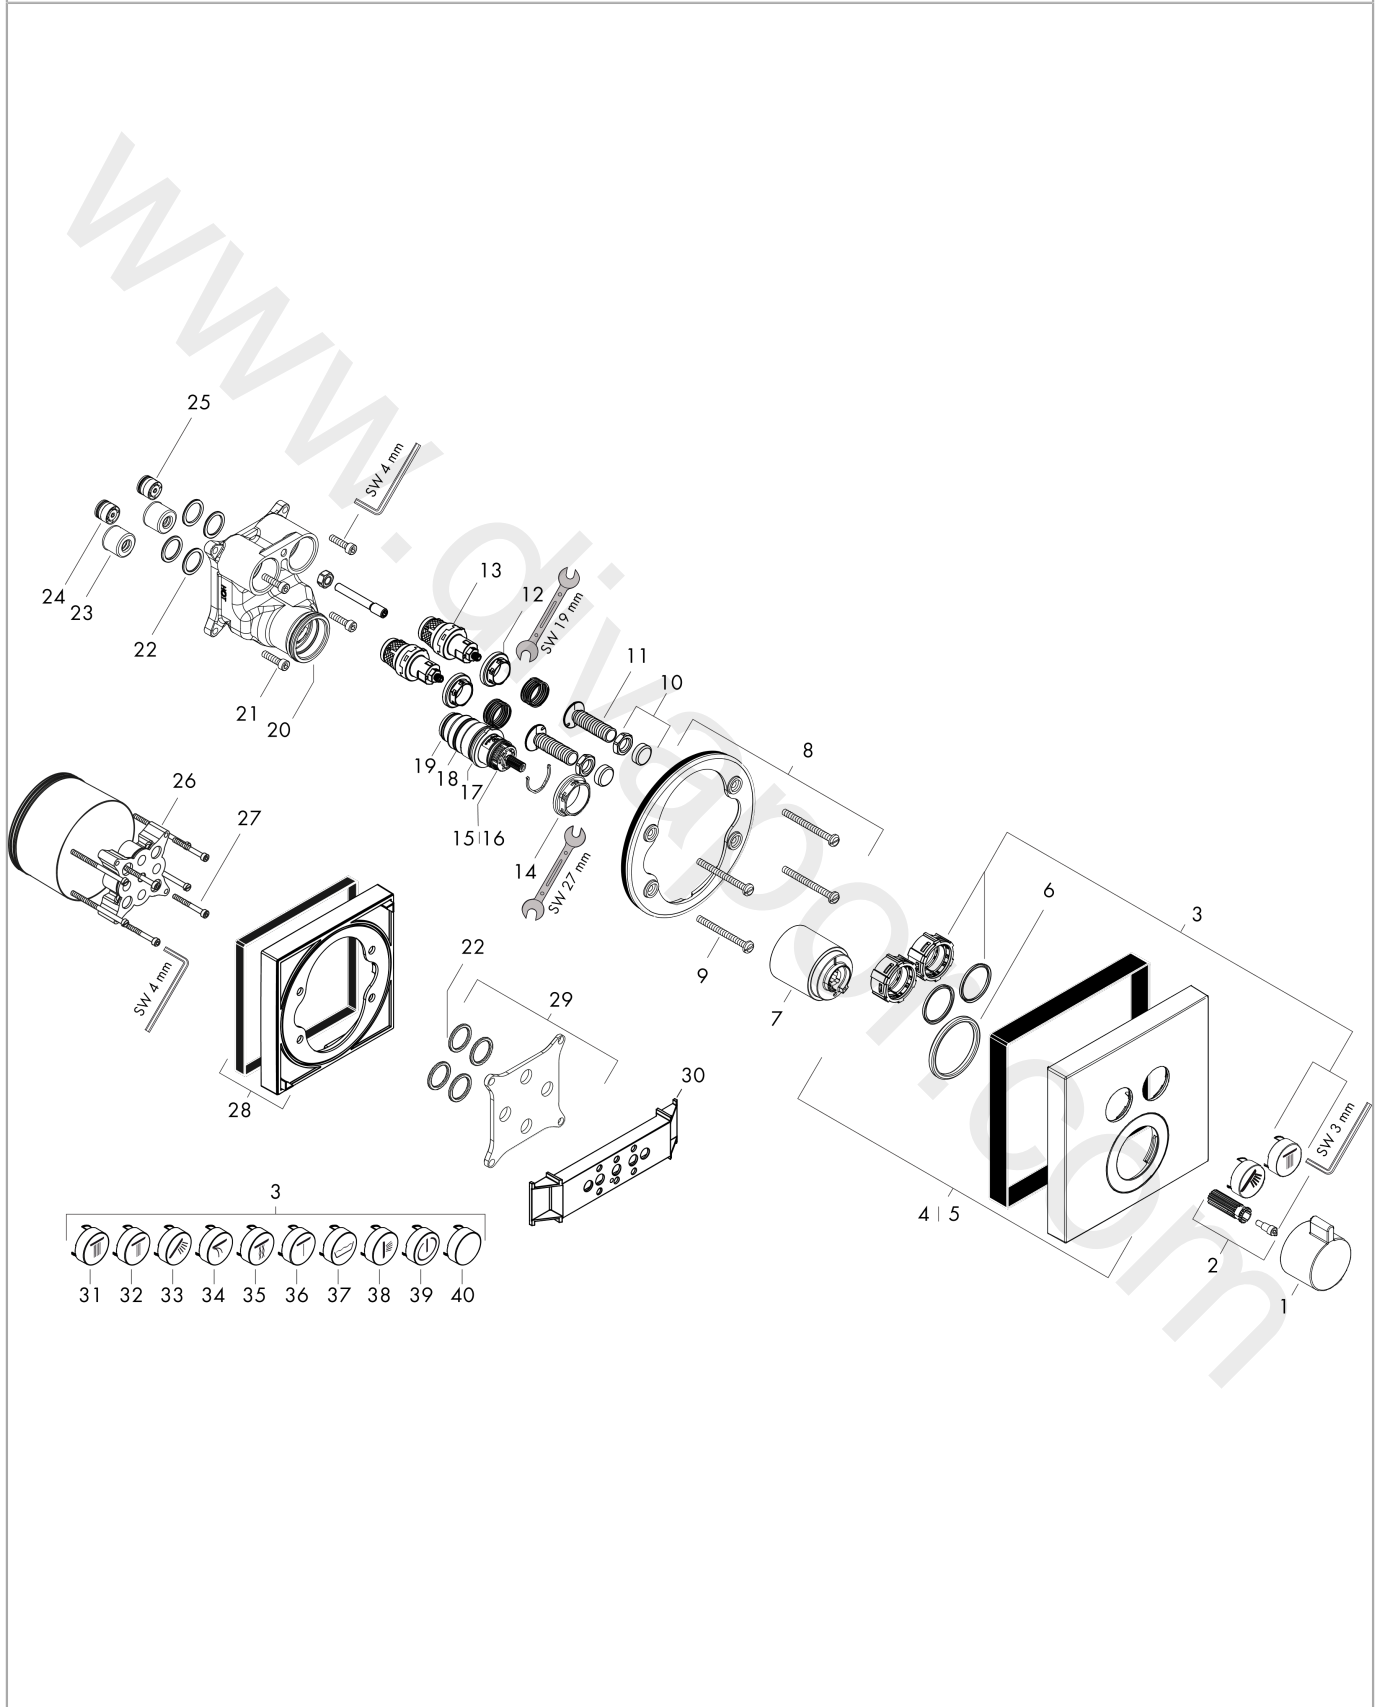

ShowerSelect
Thermostat for concealed installation for 2 functions
Finish: **Brushed Bronze** Article Number: **15763140**

Exploded Drawing

Year of production: >07/19

ShowerSelect
Thermostat for concealed installation for 2 functions
Finish: **Brushed Bronze** Article Number: **15763140**

Spare part list

Year of production: >07/19

Pos.	Description	Article Number	Price	PU
1	handle for thermostat	92215140	£ 96,00	1
2	handle fixing set	95843000	£ 9,00	1
3	set of symbols	92218000	£ 79,00	1
4	escutcheon 155 / 155 mm	92217140	£ 163,00	1
5	escutcheon for exchanged connections	92393XXX	> £ 96,00	-
6	O-ring 44x4	98471000	£ 9,00	1
7	sleeve	92216140	£ 51,00	1
8	holder for escutcheon	98793000	£ 43,00	1
9	set of fixing screws	96454000	£ 9,00	1
10	nut and flange	92696000	£ 16,10	1
11	Select-adapter	92219000	£ 6,10	1
12	nut	98368000	£ 13,30	1
13	shut off unit	95758000	£ 110,00	1
14	nut	98913000	£ 20,50	1
15	thermostat cartridge	98282000	£ 110,00	1
16	cartridge for exchanged connections	92373000	£ 275,00	1
17	O-ring 20x1,5	98197000	£ 3,30	1
18	O-ring 25x1,5	98146000	£ 3,30	1
19	O-ring 25x2,5	92146000	£ 16,10	1
20	O-ring 36x2	98156000	£ 3,30	1
21	set of screws	96525000	£ 9,00	1
22	O-ring 16x2	98133000	£ 3,30	1
23	noise reduction	94073000	£ 25,00	1
24	non return valve (pressure-resistant up to 2 MPa)	92594000	£ 16,10	1
25	non return valve	97980000	£ 16,10	1
26	extension 25 mm	13595000	£ 75,00	1
27	set of fixing screws	97747000	£ 3,30	1
28	extension 22 mm	13593140	£ 119,00	1
29	compensation set 1°	95521000	£ 173,00	1
30	fit-up aid	92540000	£ 14,10	1
31	symbol head shower Rain large	93571880	£ 9,00	1
32	symbol head shower Rain small	93572880	£ 9,00	1
33	symbol handshower	93573880	£ 9,00	1
34	symbol Flood jet	93574880	£ 9,00	1
35	symbol Whirl	93575880	£ 9,00	1
36	symbol Mono	93576880	£ 9,00	1
37	symbol tub	93577880	£ 9,00	1
38	symbol body shower	93578880	£ 9,00	1
39	symbol ON/OFF	93579880	£ 9,00	1
40	pushbutton	93955880	£ 20,50	1
a	concealed item	01800180	£ 163,00	1