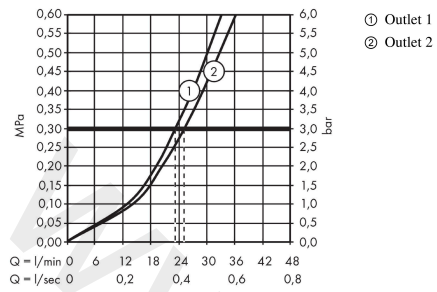

ShowerSelect
Thermostat for concealed installation for 2 functions
Finish: **Brushed Bronze** Article Number: **15763147**

Flowchart