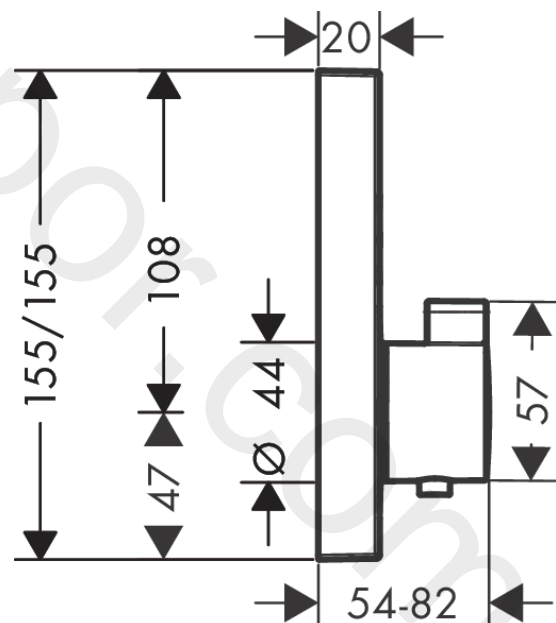

ShowerSelect**Thermostat for concealed installation for 2 functions**Finish: **Brushed Bronze** Article Number: **15763147****Description****product features**

- 2 functions
- simultaneous use of several outlets
- Select push-button on/off control for 2 outlets
- thermostat cartridge, Start/stop valve to operate the functions
- maximum flow rate at 3 bar: 29,7 l/min
- flow rate upper outlet: 25 l/min
- flow rate lower outlet: 23 l/min
- flow rate by simultaneous use of all outlets: 29,7 l/min
- min. operating pressure: 1 bar
- max. operating pressure: 10 bar
- Safety stop at 40 °C
- temperature limitation adjustable
- connection type: basic set
- thermostat is delivered with buttons hand shower and Rain large

Technology**Product image****Scale drawing**

ShowerSelect
Thermostat for concealed installation for 2 functions
 Finish: **Brushed Bronze** Article Number: **15763147**

Flowchart

ShowerSelect
Thermostat for concealed installation for 2 functions
 Finish: **Brushed Bronze** Article Number: **15763147**

Exploded Drawing

Year of production: >03/20

ShowerSelect
Thermostat for concealed installation for 2 functions
 Finish: **Brushed Bronze** Article Number: **15763147**

Spare part list

Year of production: >03/20

ShowerSelect
Thermostat for concealed installation for 2 functions
 Finish: **Brushed Bronze** Article Number: **15763147**

Spare part list

Year of production: >03/20

Pos.	Description	Article Number	Price	PU
b	Grease	90920000	£ 16,10	1