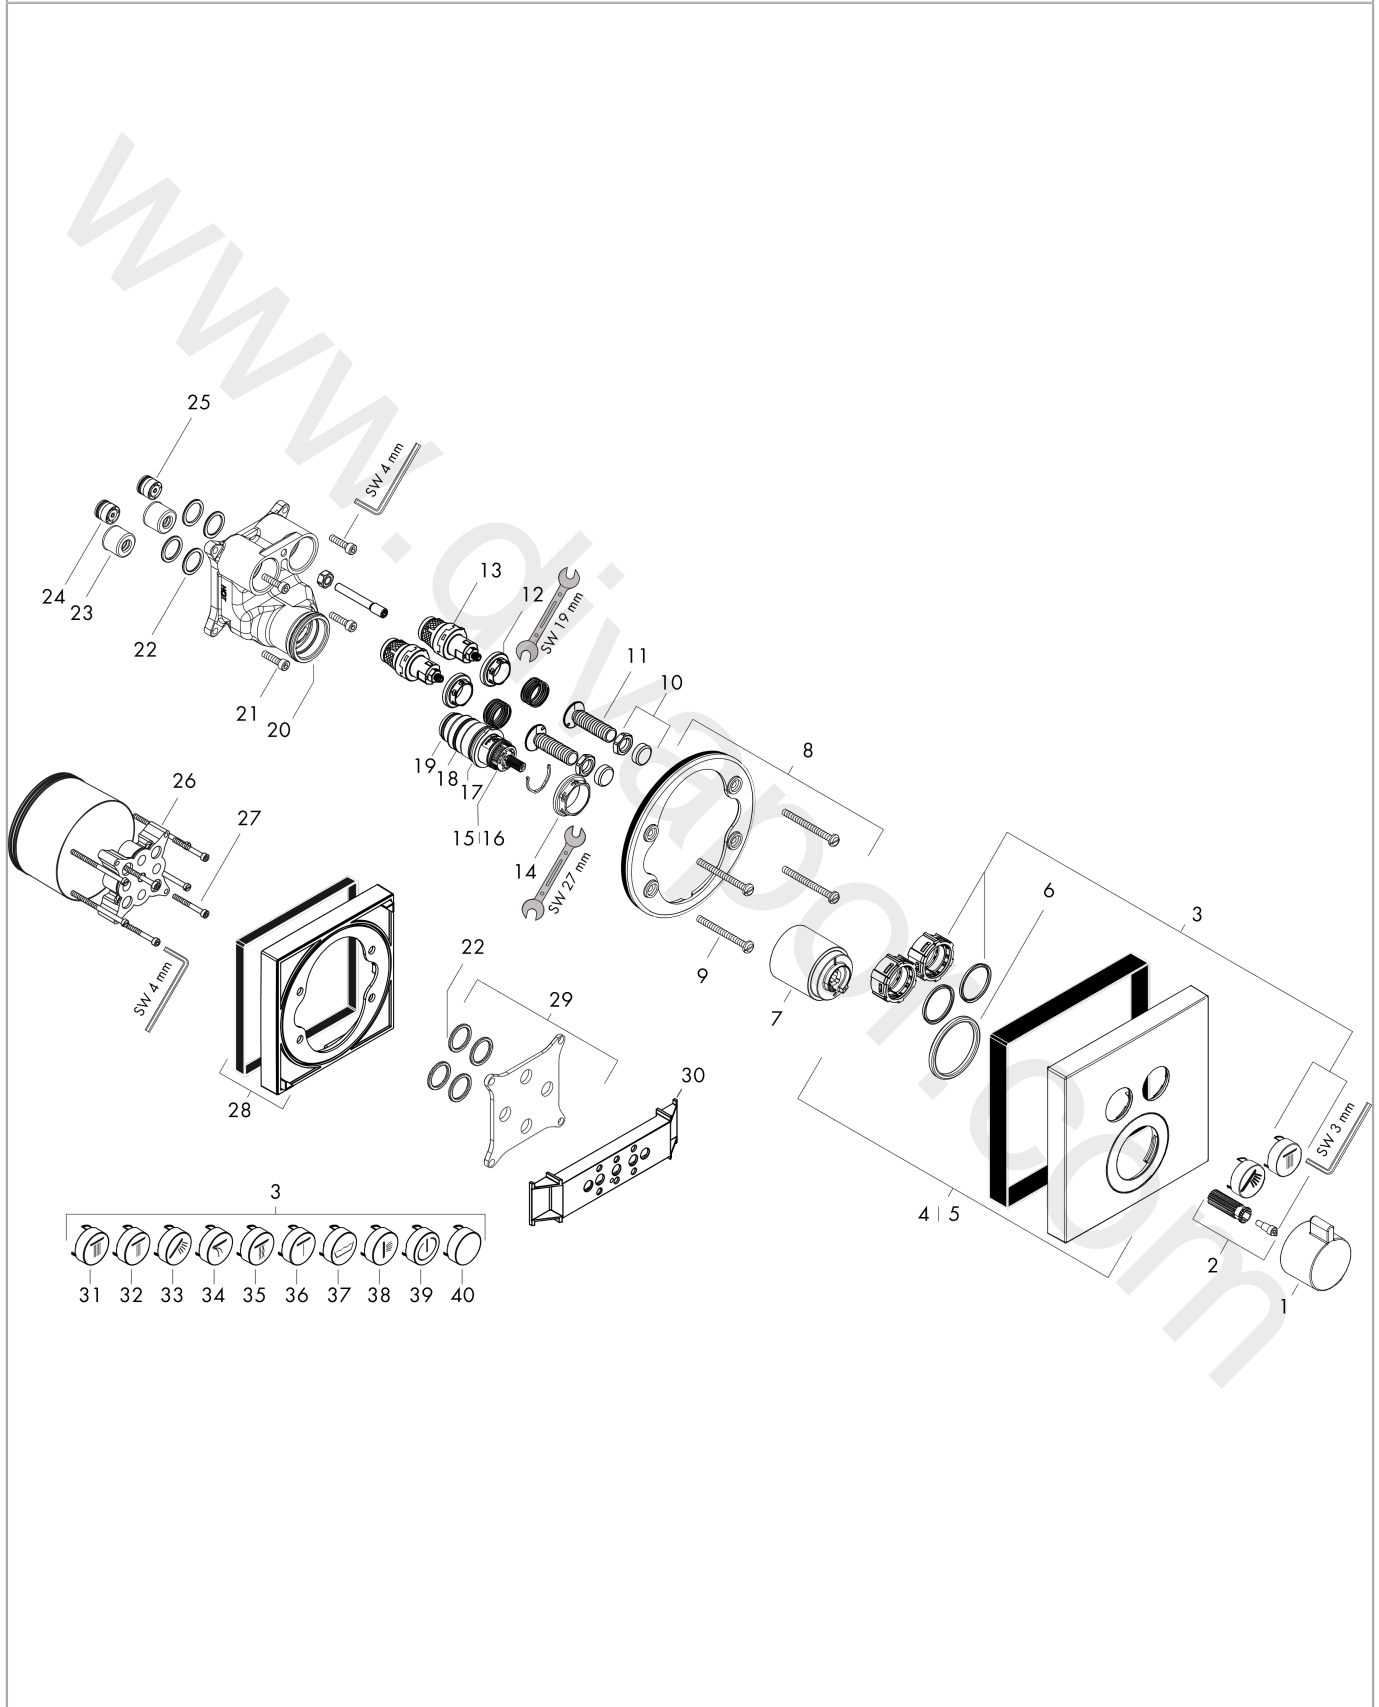

ShowerSelect**Thermostat for concealed installation for 2 functions**Finish: **Brushed Bronze** Article Number: **15763147****Description****product features**

- 2 functions
- simultaneous use of several outlets
- Select push-button on/off control for 2 outlets
- thermostat cartridge, Start/stop valve to operate the functions
- maximum flow rate at 3 bar: 29,7 l/min
- flow rate upper outlet: 25 l/min
- flow rate lower outlet: 23 l/min
- flow rate by simultaneous use of all outlets: 29,7 l/min
- min. operating pressure: 1 bar
- max. operating pressure: 10 bar
- Safety stop at 40 °C
- temperature limitation adjustable
- connection type: basic set
- thermostat is delivered with buttons hand shower and Rain large

Technology**Product image****Scale drawing**

ShowerSelect
Thermostat for concealed installation for 2 functions
 Finish: **Brushed Bronze** Article Number: **15763147**

Flowchart

ShowerSelect
Thermostat for concealed installation for 2 functions
 Finish: **Brushed Bronze** Article Number: **15763147**

Exploded Drawing

Year of production: >03/20

ShowerSelect
Thermostat for concealed installation for 2 functions
 Finish: **Brushed Bronze** Article Number: **15763147**

Spare part list

Year of production: >03/20