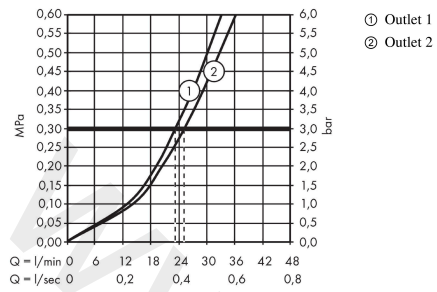

### Scale drawing

**ShowerSelect**  
**Thermostat for concealed installation for 2 functions**  
 Finish: **Matt Black** Article Number: **15763677**

**Flowchart**

**ShowerSelect**  
**Thermostat for concealed installation for 2 functions**  
 Finish: **Matt Black** Article Number: **15763677**