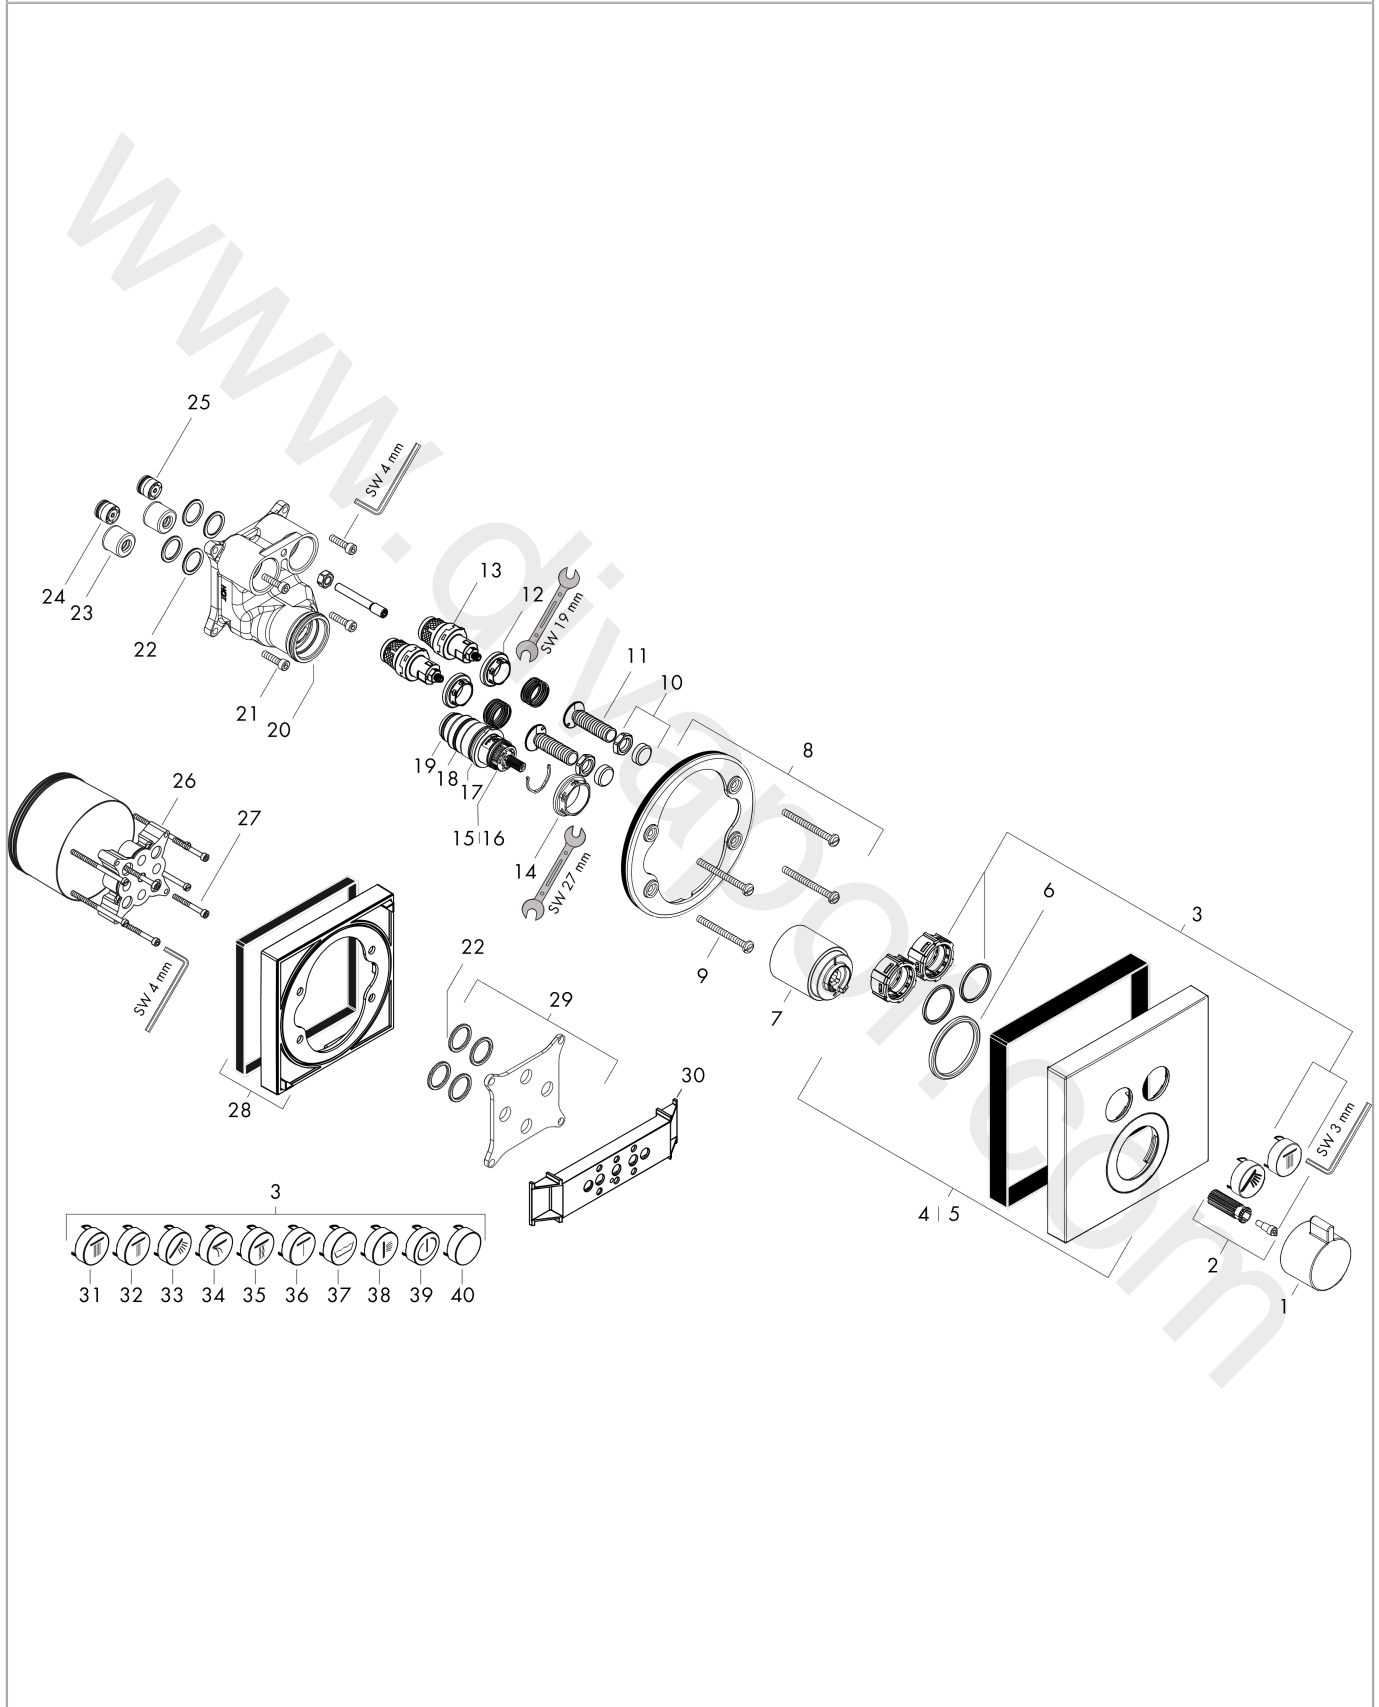

ShowerSelect
Thermostat for concealed installation for 2 functions
Finish: **Matt Black** Article Number: **15763677**

Exploded Drawing

Year of production: >10/19

ShowerSelect
Thermostat for concealed installation for 2 functions
Finish: **Matt Black** Article Number: **15763677**

Spare part list

Year of production: >10/19

Pos.	Description	Article Number	Price	PU
1	handle for thermostat	92215670	£ 96,00	1
2	handle fixing set	95843000	£ 9,00	1
3	set of symbols	92218XXX	> £ 79,00	-
4	escutcheon 155 / 155 mm	92217670	£ 163,00	1
5	escutcheon for exchanged connections	92393XXX	> £ 96,00	-
6	O-ring 44x4	98471000	£ 9,00	1
7	sleeve	92216670	£ 51,00	1
8	holder for escutcheon	98793000	£ 43,00	1
9	set of fixing screws	96454000	£ 9,00	1
10	nut and flange	92696000	£ 16,10	1
11	Select-adapter	92219000	£ 6,10	1
12	nut	98368000	£ 13,30	1
13	shut off unit	95758000	£ 110,00	1
14	nut	98913000	£ 20,50	1
15	thermostat cartridge	98282000	£ 110,00	1
16	cartridge for exchanged connections	92373000	£ 275,00	1
17	O-ring 25x2,5	92146000	£ 9,00	1
18	O-ring 25x1,5	98146000	£ 3,30	1
19	O-ring 20x1,5	98197000	£ 3,30	1
20	O-ring 36x2	98156000	£ 3,30	1
21	set of screws	96525000	£ 9,00	1
22	O-ring 16x2	98133000	£ 3,30	1
23	noise reduction	94073000	£ 25,00	1
24	non return valve (pressure-resistant up to 2 MPa)	92594000	£ 16,10	1
25	non return valve	97980000	£ 16,10	1
26	extension 25 mm	13595000	£ 75,00	1
27	set of fixing screws	97747000	£ 3,30	1
28	extension 22 mm	13593670	£ 82,00	1
29	compensation set 1°	95521000	£ 173,00	1
30	fit-up aid	92540000	£ 14,10	1
31	symbol head shower Rain large	93571670	£ 13,50	1
32	symbol head shower Rain small	93572670	£ 13,50	1
33	symbol handshower	93573670	£ 13,50	1
34	symbol Flood jet	93574670	£ 13,50	1
35	symbol Whirl	93575670	£ 13,50	1
36	symbol Mono	93576670	£ 13,50	1
37	symbol tub	93577670	£ 13,50	1
38	symbol body shower	93578670	£ 13,50	1
39	symbol ON/OFF	93579670	£ 13,50	1
40	pushbutton	93955880	£ 20,50	1
a	-	01800187	-	1