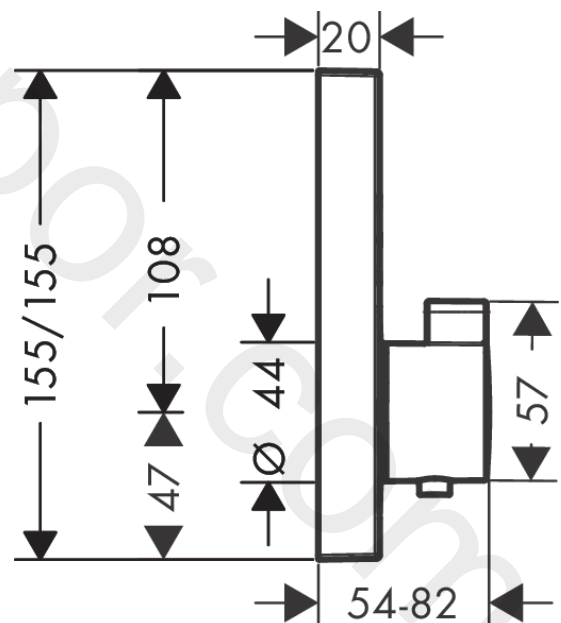

#### product features

- 2 functions
- simultaneous use of several outlets
- Select push-button on/off control for 2 outlets
- thermostat cartridge, Start/stop valve to operate the functions
- maximum flow rate at 3 bar: 29,7 l/min
- flow rate upper outlet: 25 l/min
- flow rate lower outlet: 23 l/min
- flow rate by simultaneous use of all outlets: 29,7 l/min
- min. operating pressure: 1 bar
- max. operating pressure: 10 bar
- Safety stop at 40 °C
- temperature limitation adjustable
- connection type: basic set
- thermostat is delivered with buttons hand shower and Rain large

### Scale drawing

**ShowerSelect**  
**Thermostat for concealed installation for 2 functions**  
 Finish: **Matt Black** Article Number: **15763677**

**Flowchart**

**ShowerSelect**  
**Thermostat for concealed installation for 2 functions**  
 Finish: **Matt Black** Article Number: **15763677**

**Exploded Drawing**

Year of production: >10/19

**ShowerSelect**  
**Thermostat for concealed installation for 2 functions**  
 Finish: **Matt Black** Article Number: **15763677**

**ShowerSelect**  
**Thermostat for concealed installation for 2 functions**  
 Finish: **Matt Black** Article Number: **15763677**

**Spare part list**

Year of production: >10/19

Pos.	Description	Article Number	Price	PU
b	Grease	90920000	£ 16,10	1