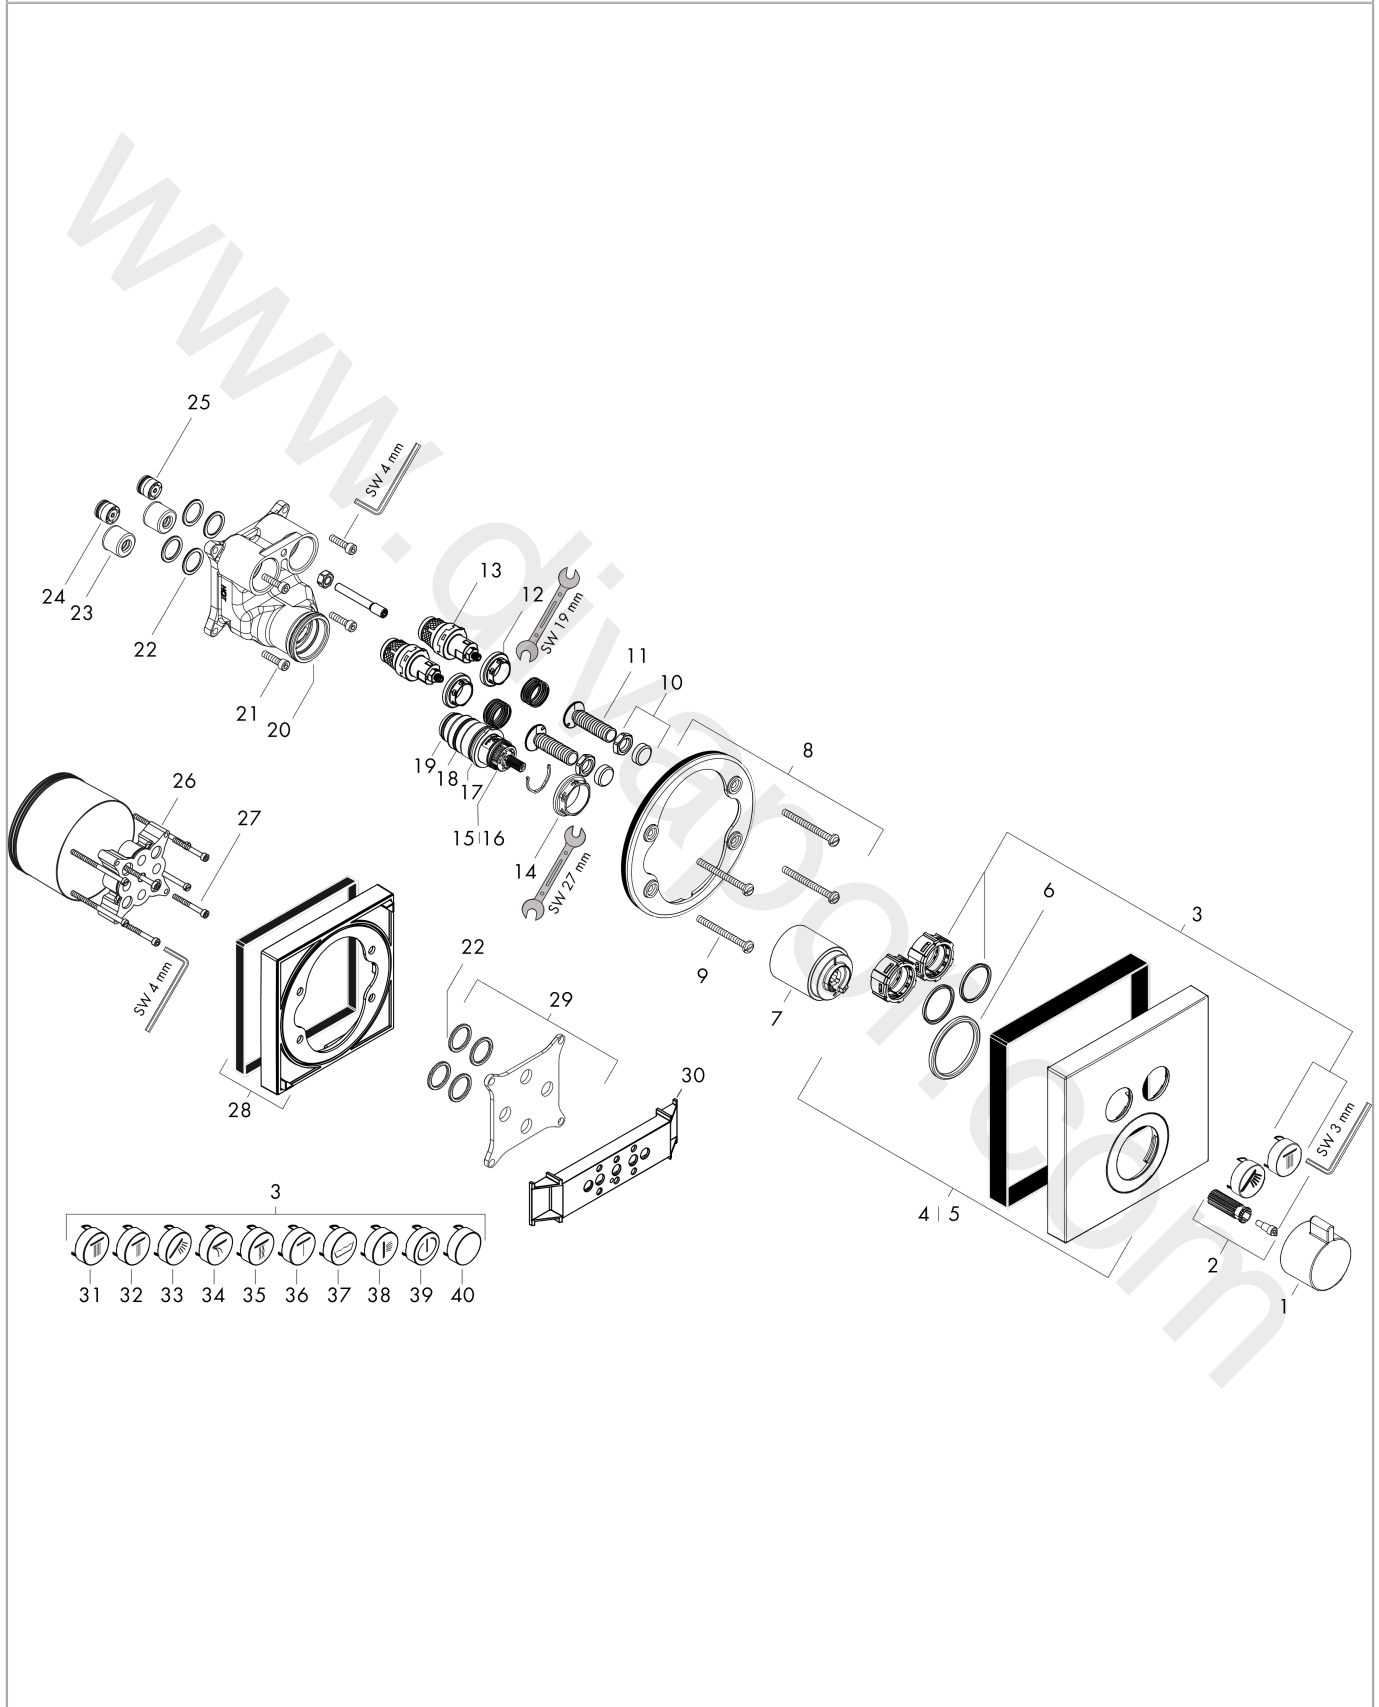

ShowerSelect
Thermostat for concealed installation for 2 functions
Finish: **Matt White** Article Number: **15763700**

Exploded Drawing

Year of production: >07/19

ShowerSelect
Thermostat for concealed installation for 2 functions
Finish: **Matt White** Article Number: **15763700**

Spare part list

Year of production: >07/19

Pos.	Description	Article Number	Price	PU
1	handle for thermostat	92215700	£ 96,00	1
2	handle fixing set	95843000	£ 9,00	1
3	set of symbols	92218000	£ 79,00	1
4	escutcheon 155 / 155 mm	92217700	£ 163,00	1
5	escutcheon for exchanged connections	92393XXX	> £ 96,00	-
6	O-ring 44x4	98471000	£ 9,00	1
7	sleeve	92216700	£ 51,00	1
8	holder for escutcheon	98793000	£ 43,00	1
9	set of fixing screws	96454000	£ 9,00	1
10	nut and flange	92696000	£ 16,10	1
11	Select-adapter	92219000	£ 6,10	1
12	nut	98368000	£ 13,30	1
13	shut off unit	95758000	£ 110,00	1
14	nut	98913000	£ 20,50	1
15	thermostat cartridge	98282000	£ 110,00	1
16	cartridge for exchanged connections	92373000	£ 275,00	1
17	O-ring 20x1,5	98197000	£ 3,30	1
18	O-ring 25x1,5	98146000	£ 3,30	1
19	O-ring 25x2,5	92146000	£ 16,10	1
20	O-ring 36x2	98156000	£ 3,30	1
21	set of screws	96525000	£ 9,00	1
22	O-ring 16x2	98133000	£ 3,30	1
23	noise reduction	94073000	£ 25,00	1
24	non return valve (pressure-resistant up to 2 MPa)	92594000	£ 16,10	1
25	non return valve	97980000	£ 16,10	1
26	extension 25 mm	13595000	£ 75,00	1
27	set of fixing screws	97747000	£ 3,30	1
28	extension 22 mm	13593700	£ 111,00	1
29	compensation set 1°	95521000	£ 173,00	1
30	fit-up aid	92540000	£ 14,10	1
31	symbol head shower Rain large	93571700	£ 13,50	1
32	symbol head shower Rain small	93572700	£ 13,50	1
33	symbol handshower	93573700	£ 13,50	1
34	symbol Flood jet	93574700	£ 13,50	1
35	symbol Whirl	93575700	£ 13,50	1
36	symbol Mono	93576700	£ 13,50	1
37	symbol tub	93577700	£ 13,50	1
38	symbol body shower	93578700	£ 13,50	1
39	symbol ON/OFF	93579700	£ 13,50	1
40	pushbutton	93955880	£ 20,50	1
a	concealed item	01800180	£ 163,00	1