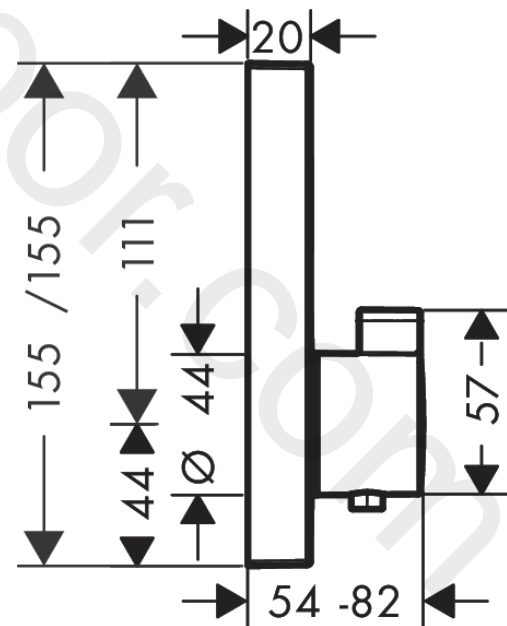

ShowerSelect
Thermostat for concealed installation for 2 functions
 Finish: **Matt White** Article Number: **15763700**

Description

product features

- 2 functions
- simultaneous use of several outlets
- Select push-button on/off control for 2 outlets
- thermostat cartridge, Start/stop valve to operate the functions
- maximum flow rate at 3 bar: 29,7 l/min
- flow rate upper outlet: 25 l/min
- flow rate lower outlet: 23 l/min
- flow rate by simultaneous use of all outlets: 29,7 l/min
- min. operating pressure: 1 bar
- max. operating pressure: 10 bar
- safety stop at 40 °C
- temperature limitation adjustable
- connection type: basic set
- thermostat is delivered with buttons hand shower and Rain large
- WRAS 2211001 - Approval letter
- WRAS 2211001

Article Details

Price excl. VAT 1.038,30 £

Technology

Design awards

Product image

Scale drawing

ShowerSelect
Thermostat for concealed installation for 2 functions
 Finish: **Matt White** Article Number: **15763700**

Flowchart

ShowerSelect
Thermostat for concealed installation for 2 functions
 Finish: **Matt White** Article Number: **15763700**

Exploded Drawing

Year of production: >07/19

ShowerSelect
Thermostat for concealed installation for 2 functions
 Finish: **Matt White** Article Number: **15763700**

ShowerSelect
Thermostat for concealed installation for 2 functions
 Finish: **Matt White** Article Number: **15763700**

Spare part list

Year of production: >07/19

Pos.	Description	Article Number	Price	PU
b	Grease	90920000	£ 16,10	1