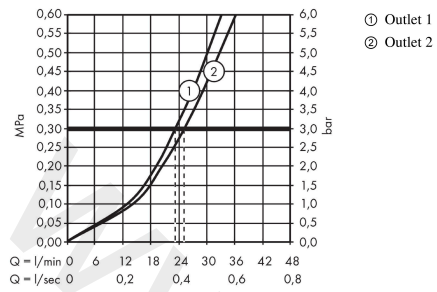

ShowerSelect
Thermostat for concealed installation for 2 functions
Finish: **Matt White** Article Number: **15763700**

Flowchart