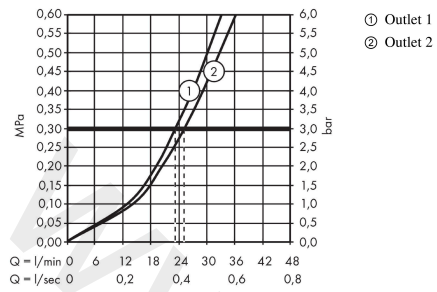

ShowerSelect
Thermostat for concealed installation for 2 functions
 Finish: **Matt White** Article Number: **15763707**

Description

product features

- 2 functions
- simultaneous use of several outlets
- Select push-button on/off control for 2 outlets
- thermostat cartridge, Start/stop valve to operate the functions
- maximum flow rate at 3 bar: 29,7 l/min
- flow rate upper outlet: 25 l/min
- flow rate lower outlet: 23 l/min
- flow rate by simultaneous use of all outlets: 29,7 l/min
- min. operating pressure: 1 bar
- max. operating pressure: 10 bar
- Safety stop at 40 °C
- temperature limitation adjustable
- connection type: basic set
- thermostat is delivered with buttons hand shower and Rain large

Technology

Product image

Scale drawing

ShowerSelect
Thermostat for concealed installation for 2 functions
 Finish: **Matt White** Article Number: **15763707**

Flowchart

ShowerSelect
Thermostat for concealed installation for 2 functions
 Finish: **Matt White** Article Number: **15763707**

Exploded Drawing

Year of production: >10/19

ShowerSelect
Thermostat for concealed installation for 2 functions
 Finish: **Matt White** Article Number: **15763707**

Spare part list

Year of production: >10/19