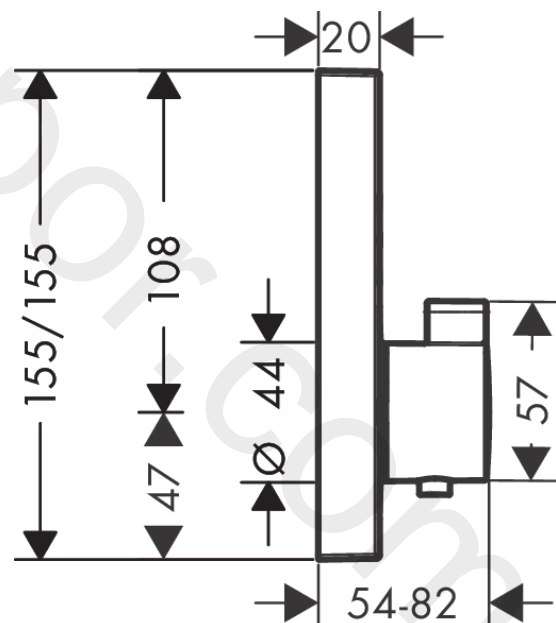

ShowerSelect
Thermostat for concealed installation for 2 functions
 Finish: **Matt White** Article Number: **15763707**

Description

product features

- 2 functions
- simultaneous use of several outlets
- Select push-button on/off control for 2 outlets
- thermostat cartridge, Start/stop valve to operate the functions
- maximum flow rate at 3 bar: 29,7 l/min
- flow rate upper outlet: 25 l/min
- flow rate lower outlet: 23 l/min
- flow rate by simultaneous use of all outlets: 29,7 l/min
- min. operating pressure: 1 bar
- max. operating pressure: 10 bar
- Safety stop at 40 °C
- temperature limitation adjustable
- connection type: basic set
- thermostat is delivered with buttons hand shower and Rain large

Technology

Product image

Scale drawing

ShowerSelect
Thermostat for concealed installation for 2 functions
 Finish: **Matt White** Article Number: **15763707**

Flowchart

ShowerSelect
Thermostat for concealed installation for 2 functions
 Finish: **Matt White** Article Number: **15763707**

Exploded Drawing

Year of production: >10/19

ShowerSelect
Thermostat for concealed installation for 2 functions
 Finish: **Matt White** Article Number: **15763707**

Spare part list

Year of production: >10/19

ShowerSelect
Thermostat for concealed installation for 2 functions
 Finish: **Matt White** Article Number: **15763707**

Spare part list

Year of production: >10/19

Pos.	Description	Article Number	Price	PU
b	Grease	90920000	£ 16,10	1