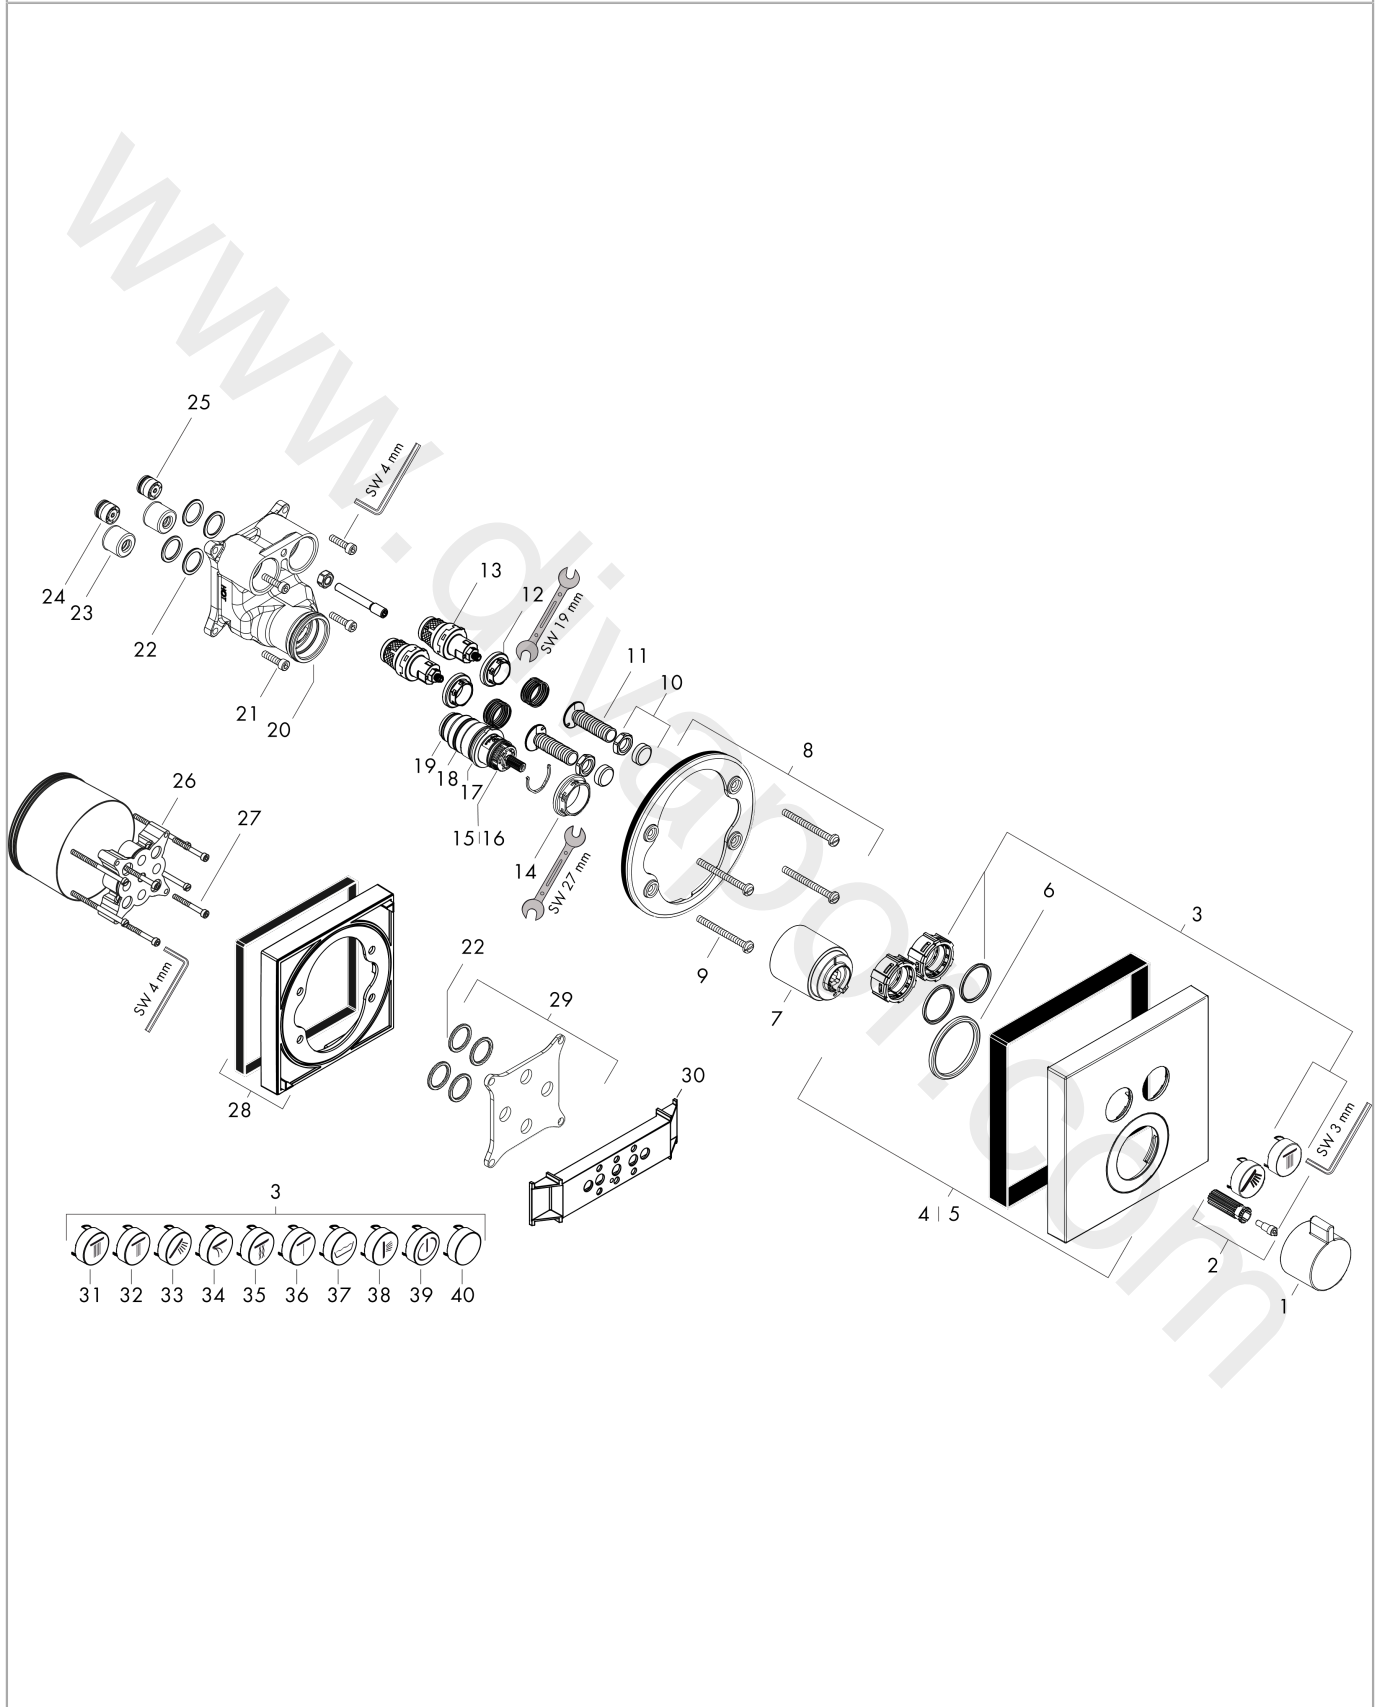

ShowerSelect
Thermostat for concealed installation for 2 functions
 Finish: **Matt White** Article Number: **15763707**

Description

product features

- 2 functions
- simultaneous use of several outlets
- Select push-button on/off control for 2 outlets
- thermostat cartridge, Start/stop valve to operate the functions
- maximum flow rate at 3 bar: 29,7 l/min
- flow rate upper outlet: 25 l/min
- flow rate lower outlet: 23 l/min
- flow rate by simultaneous use of all outlets: 29,7 l/min
- min. operating pressure: 1 bar
- max. operating pressure: 10 bar
- Safety stop at 40 °C
- temperature limitation adjustable
- connection type: basic set
- thermostat is delivered with buttons hand shower and Rain large

Technology

Product image

Scale drawing

ShowerSelect
Thermostat for concealed installation for 2 functions
 Finish: **Matt White** Article Number: **15763707**

Flowchart

ShowerSelect
Thermostat for concealed installation for 2 functions
 Finish: **Matt White** Article Number: **15763707**

Exploded Drawing

Year of production: >10/19

ShowerSelect
Thermostat for concealed installation for 2 functions
 Finish: **Matt White** Article Number: **15763707**

Spare part list

Year of production: >10/19

ShowerSelect
Thermostat for concealed installation for 2 functions
 Finish: **Matt White** Article Number: **15763707**

Spare part list

Year of production: >10/19

Pos.	Description	Article Number	Price	PU
b	Grease	90920000	£ 16,10	1