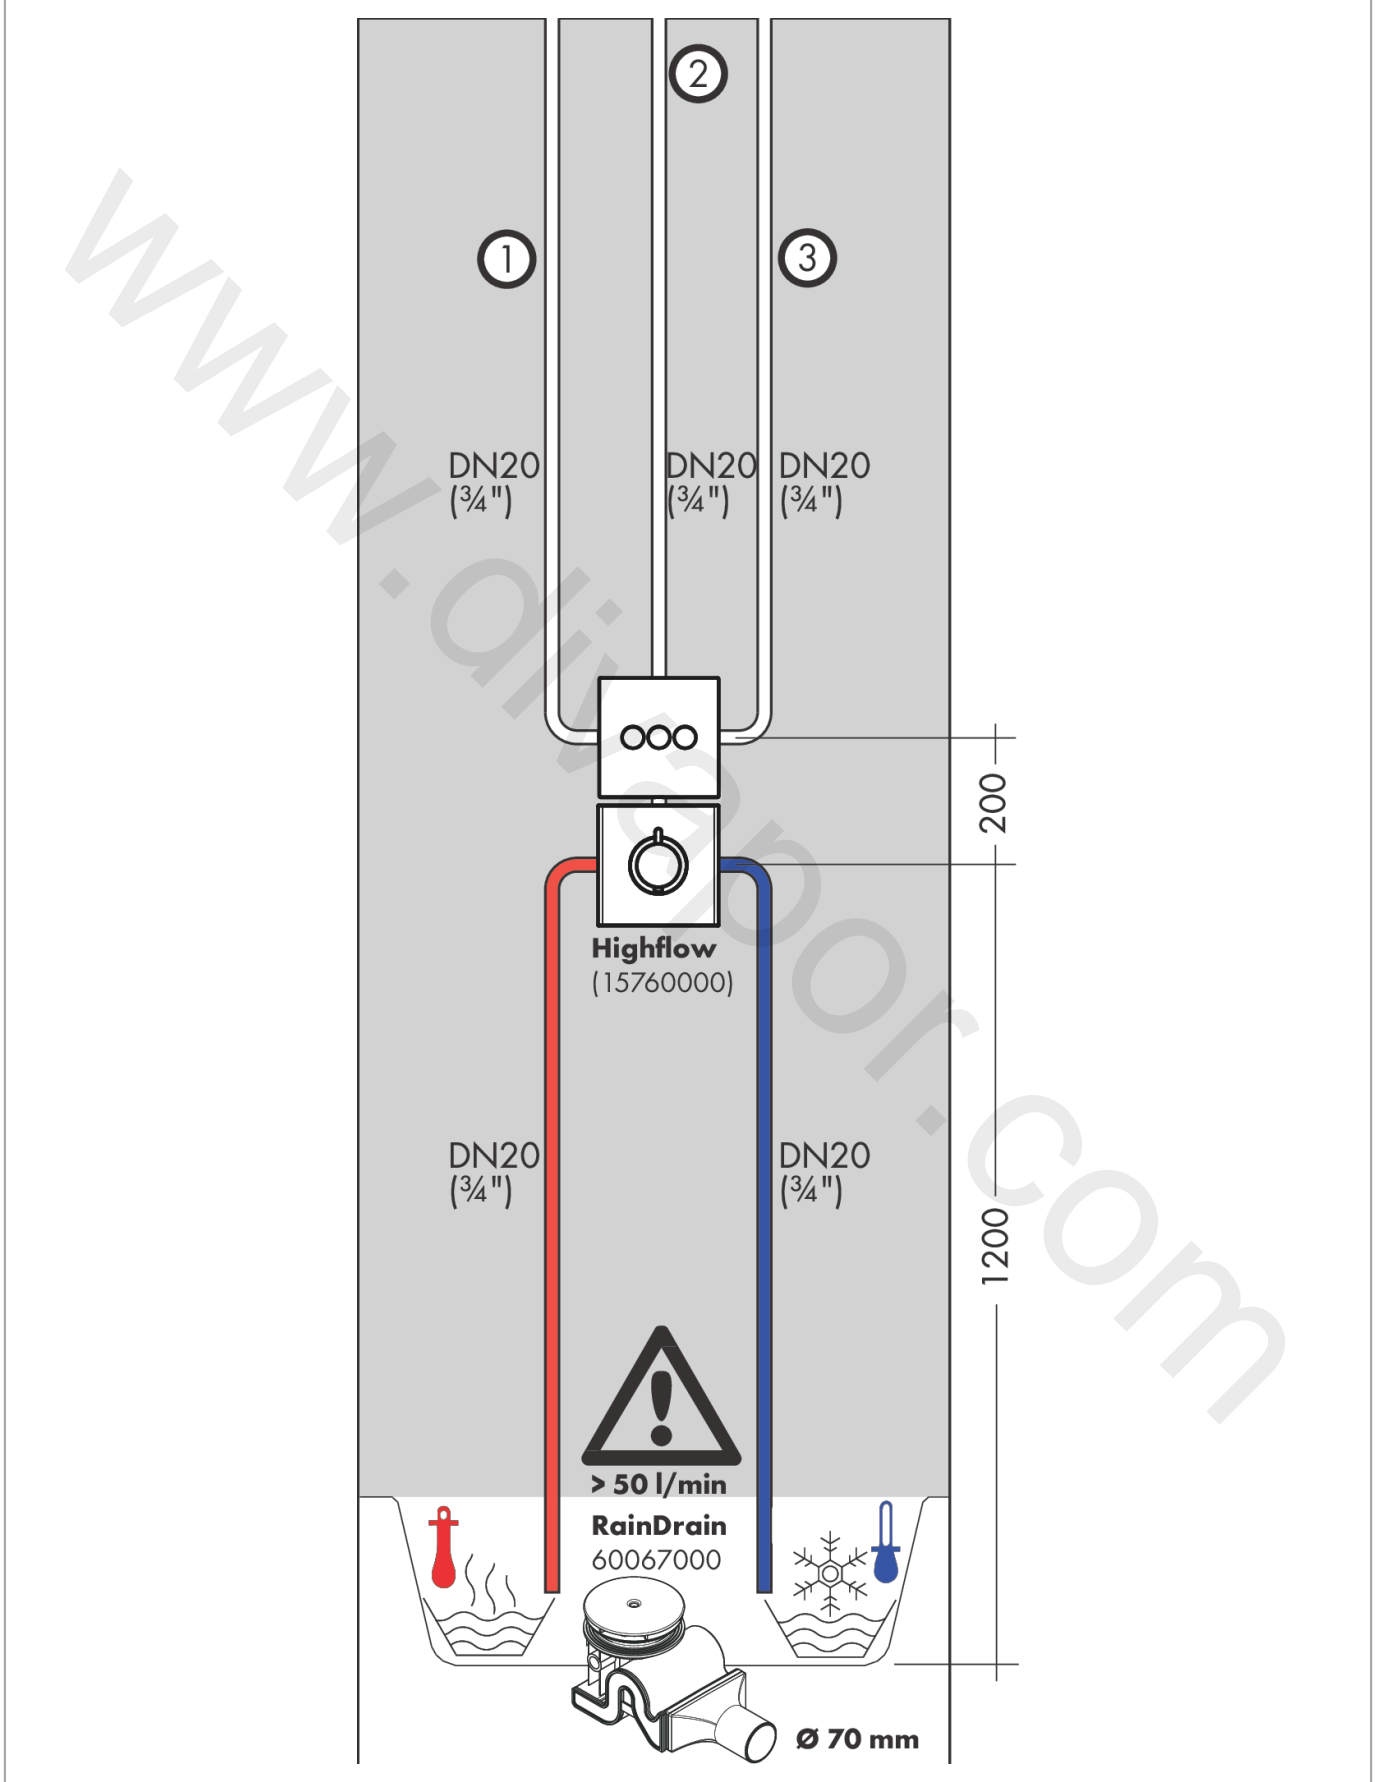

ShowerSelect

Valve for concealed installation for 3 functions

Finish: **Brushed Bronze** Article Number: **15764140**

Installation examples