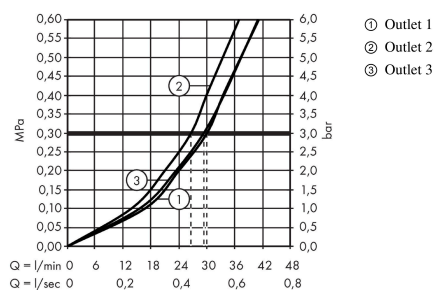

ShowerSelect

Valve for concealed installation for 3 functions

Finish: **Brushed Bronze** Article Number: **15764140**

Description

product features

- 3 functions
- simultaneous use of several outlets
- Start/stop valve to operate the functions
- maximum flow rate at 3 bar: 30 l/min
- flow rate upper outlet: 26 l/min
- Flow rate left and right: 29 l/min
- flow rate by simultaneous use of all outlets: 30 l/min
- connection type: basic set
- valve is delivered with buttons Rain large, Rain small and hand shower
- WRAS 2012028
- WRAS 2012028 - WRAS Approval Letter

Article Details

Price excl. VAT

731,30 £

Technology

Design awards

reddot winner 2021

Product image

Scale drawing

Flowchart