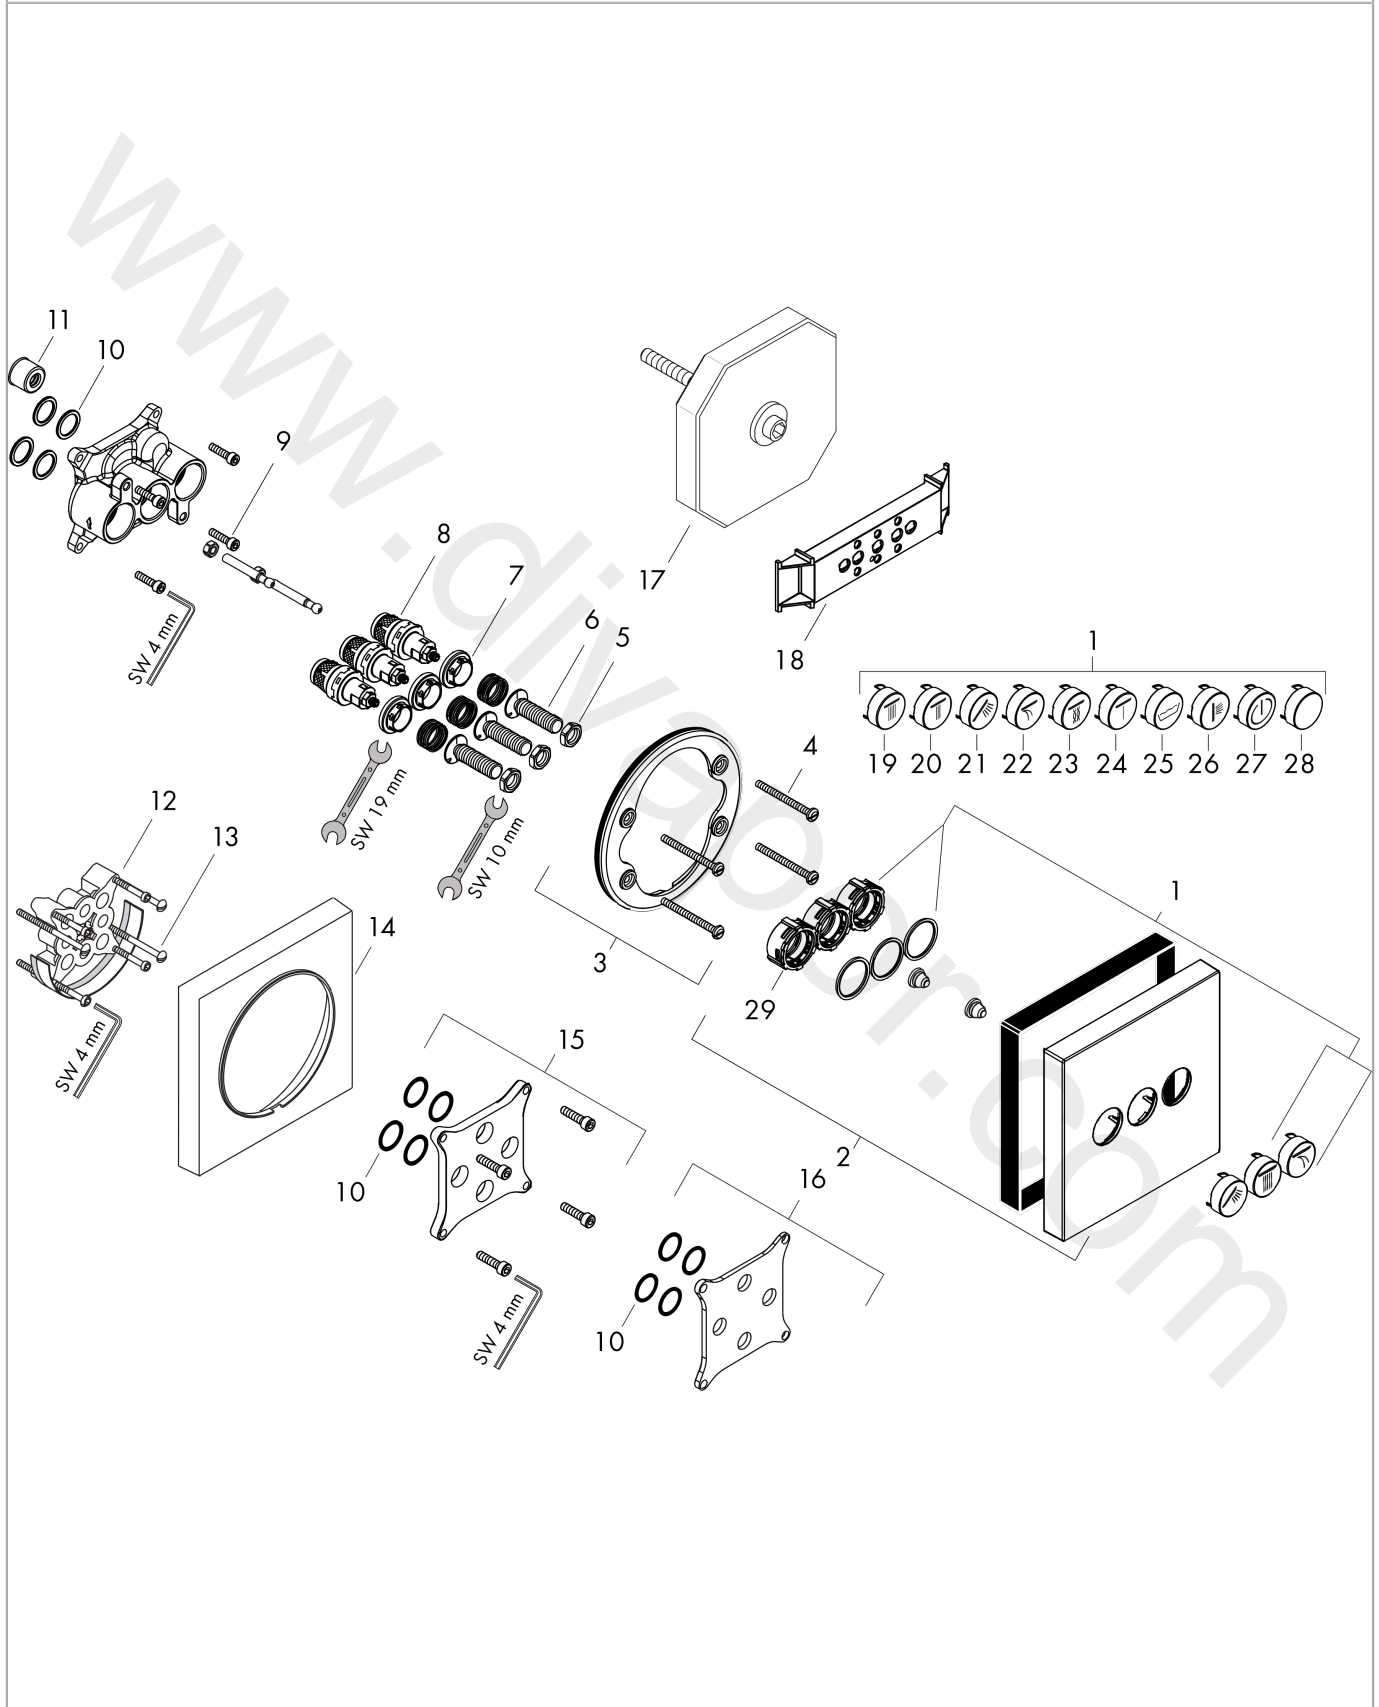

ShowerSelect
Valve for concealed installation for 3 functions
Finish: **Brushed Bronze** Article Number: **15764140**

Exploded Drawing

Year of production: >10/21

ShowerSelect

Valve for concealed installation for 3 functions

Finish: **Brushed Bronze** Article Number: **15764140**

Spare part list

Year of production: >10/21

Pos.	Description	Article Number	Price	PU
1	set of symbols	92218000	£ 79,00	1
2	escutcheon 155 / 155 mm	92227140	£ 142,00	1
3	holder for escutcheon	98793000	£ 43,00	1
4	set of fixing screws	96454000	£ 9,00	1
5	nut and flange	92696000	£ 16,10	1
6	Select-adapter	92219000	£ 6,10	1
7	nut	98368000	£ 13,30	1
8	shut off unit	95758000	£ 110,00	1
9	set of screws	96525000	£ 9,00	1
10	O-ring 16x2	98133000	£ 3,30	1
11	noise reduction	94073000	£ 25,00	1
12	extension 25 mm	13595000	£ 75,00	1
13	set of fixing screws	97747000	£ 3,30	1
14	extension 22 mm	13593140	£ 119,00	1
15	extension 10 mm for iBox universal with shut-off unit	92332000	£ 137,00	1
16	compensation set 1°	95521000	£ 173,00	1
17	flushing unit complete	15956000	-	1
18	fit-up aid	92540000	£ 14,10	1
19	symbol head shower Rain large	93571880	£ 9,00	1
20	symbol head shower Rain small	93572880	£ 9,00	1
21	symbol handshower	93573880	£ 9,00	1
22	symbol Flood jet	93574880	£ 9,00	1
23	symbol Whirl	93575880	£ 9,00	1
24	symbol Mono	93576880	£ 9,00	1
25	symbol tub	93577880	£ 9,00	1
26	symbol body shower	93578880	£ 9,00	1
27	symbol ON/OFF	93579880	£ 9,00	1
28	pushbutton	93955880	£ 20,50	1
29	Select-adapter	94806000	-	1
a	concealed item	01800180	£ 163,00	1
b	shut off unit (special)	92361000	£ 110,00	1
c	Grease	90920000	£ 16,10	1