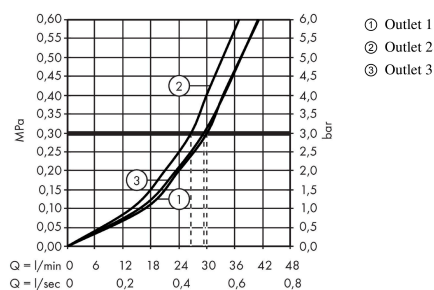

ShowerSelect
Valve for concealed installation for 3 functions
 Finish: **Matt Black** Article Number: **15764670**

Description

product features

- 3 functions
- simultaneous use of several outlets
- Start/stop valve to operate the functions
- maximum flow rate at 3 bar: 30 l/min
- flow rate upper outlet: 26 l/min
- Flow rate left and right: 29 l/min
- flow rate by simultaneous use of all outlets: 30 l/min
- connection type: basic set
- valve is delivered with buttons Rain large, Rain small and hand shower
- WRAS 2012028
- WRAS 2012028 - WRAS Approval Letter

Article Details

Price excl. VAT 682,50 £

Technology

Design awards

reddot winner 2021

Product image

Scale drawing

Flowchart