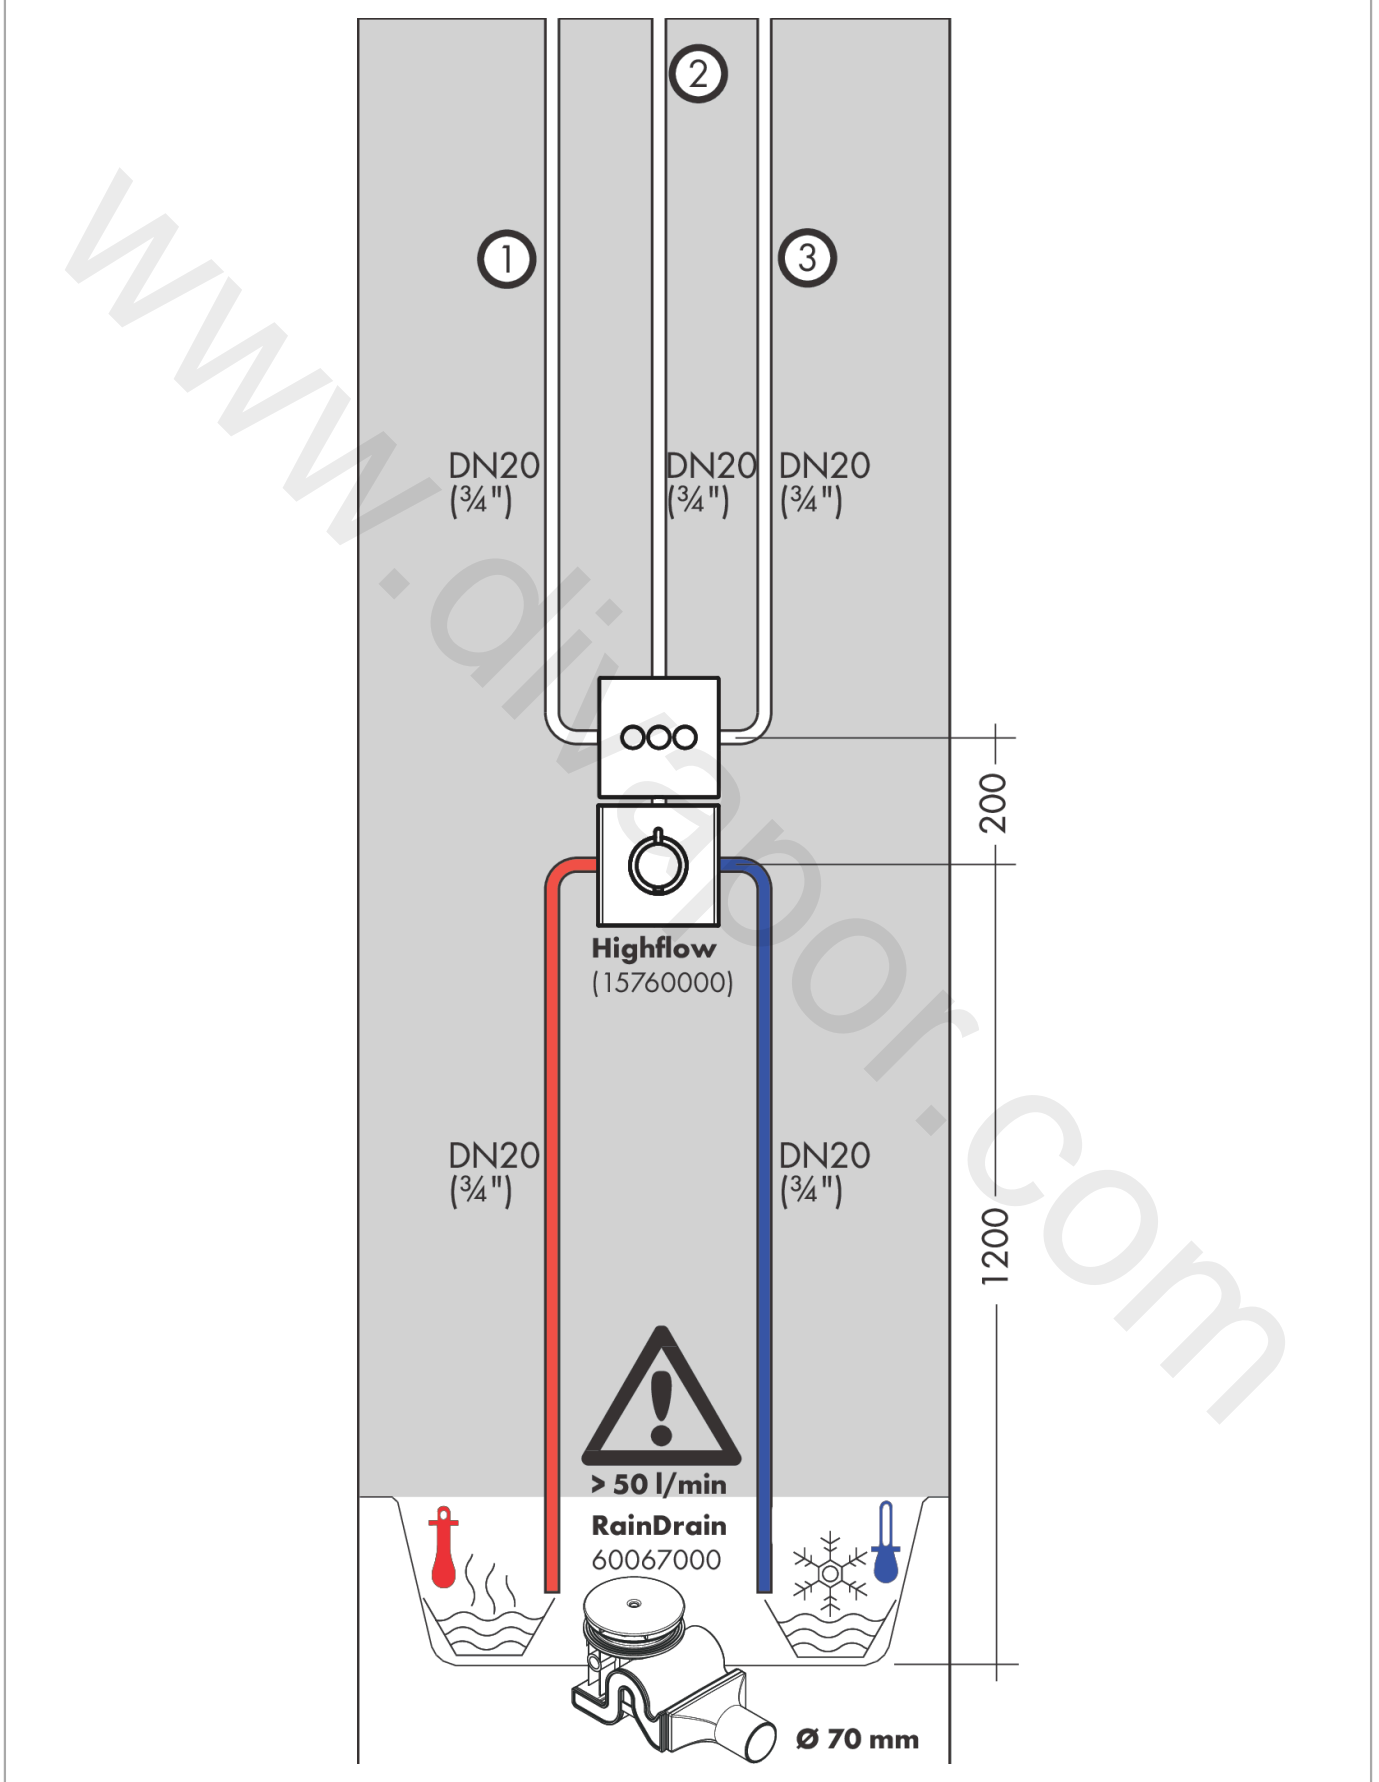

ShowerSelect
Valve for concealed installation for 3 functions
Finish: **Matt Black** Article Number: **15764670**

Installation examples