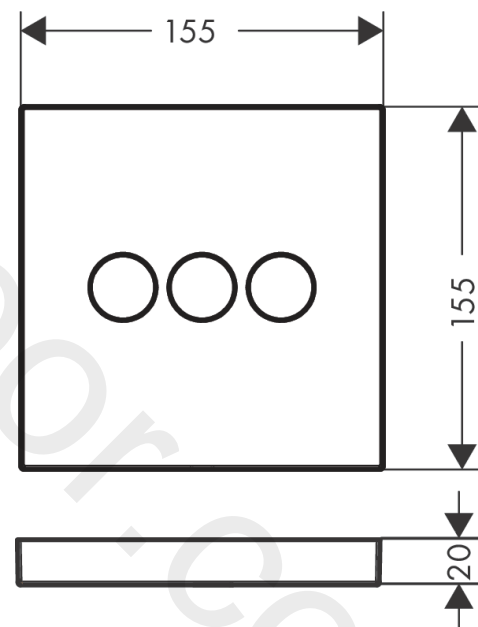

Scale drawing