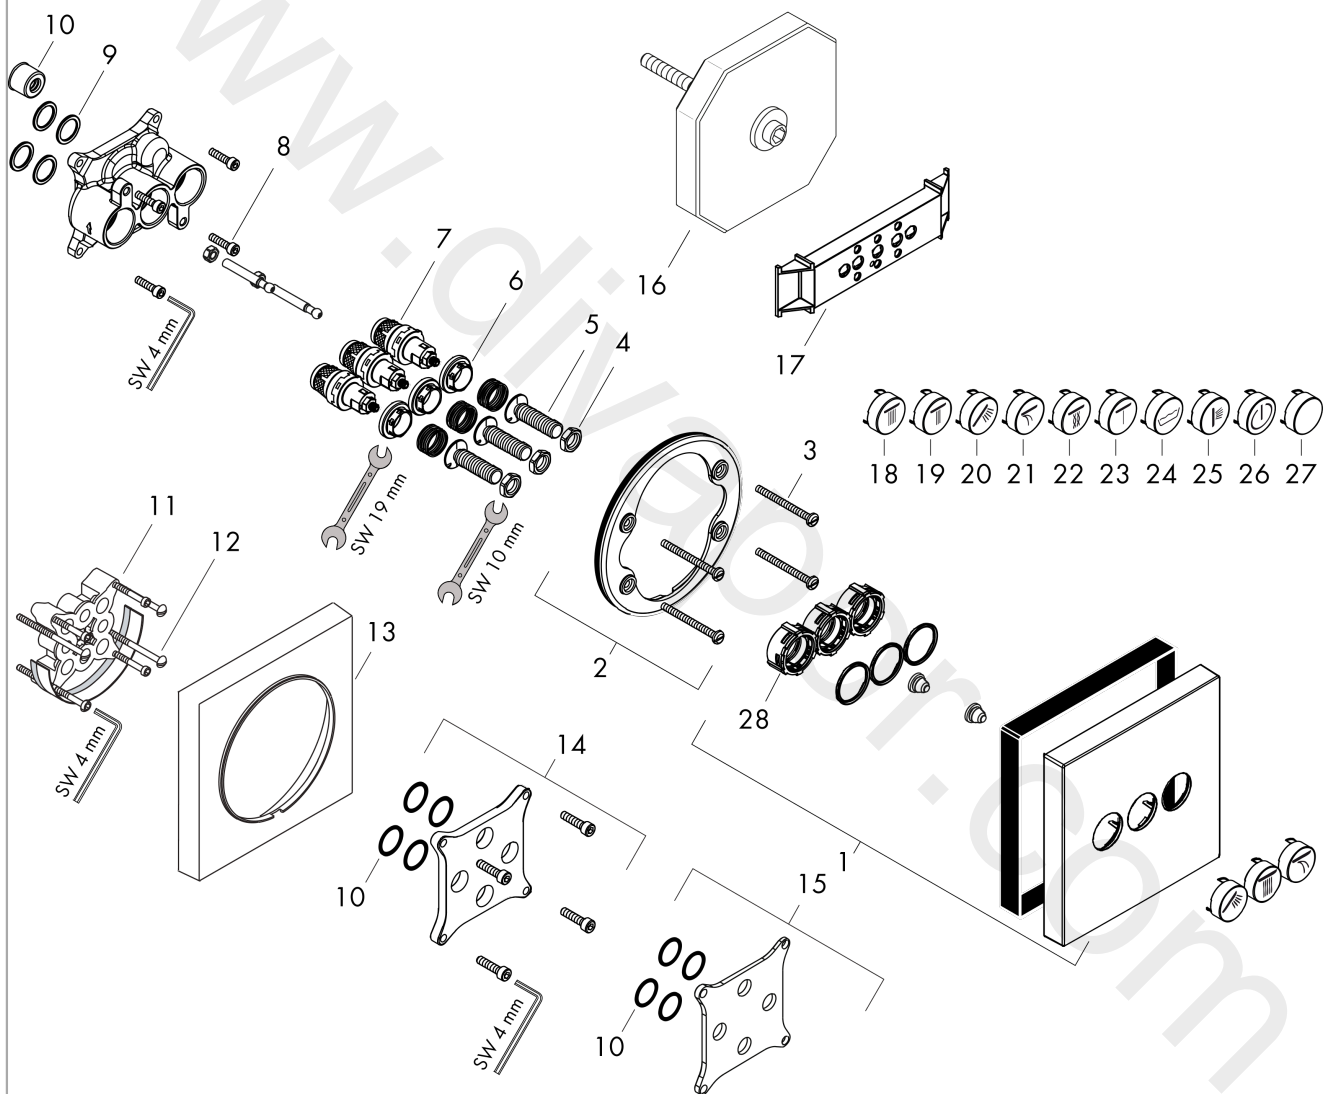

ShowerSelect
Valve for concealed installation for 3 functions
 Finish: **Matt Black** Article Number: **15764670**

Description

product features

- 3 functions
- simultaneous use of several outlets
- Start/stop valve to operate the functions
- maximum flow rate at 3 bar: 30 l/min
- flow rate upper outlet: 26 l/min
- Flow rate left and right: 29 l/min
- flow rate by simultaneous use of all outlets: 30 l/min
- connection type: basic set
- valve is delivered with buttons Rain large, Rain small and hand shower
- WRAS 2012028
- WRAS 2012028 - WRAS Approval Letter

Exploded Drawing

Year of production: >10/21

ShowerSelect
Valve for concealed installation for 3 functions
 Finish: **Matt Black** Article Number: **15764670**

Spare part list

Year of production: >10/21

Pos.	Description	Article Number	Price	PU
1	escutcheon 155 / 155 mm	92227670	£ 142,00	1
2	holder for escutcheon	98793000	£ 43,00	1
3	set of fixing screws	96454000	£ 9,00	1
4	nut and flange	92696000	£ 16,10	1
5	Select-adapter	92219000	£ 6,10	1
6	nut	98368000	£ 13,30	1
7	shut off unit	95758000	£ 110,00	1
8	set of screws	96525000	£ 9,00	1
9	O-ring 16x2	98133000	£ 3,30	1
10	noise reduction	94073000	£ 25,00	1
11	extension 25 mm	13595000	£ 75,00	1
12	set of fixing screws	97747000	£ 3,30	1
13	extension 22 mm	13593670	£ 82,00	1
14	extension 10 mm for iBox universal with shut-off unit	92332000	£ 137,00	1
15	compensation set 1°	95521000	£ 173,00	1
16	flushing unit complete	15956000	-	1
17	fit-up aid	92540000	£ 14,10	1
18	symbol head shower Rain large	93571670	£ 13,50	1
19	symbol head shower Rain small	93572670	£ 13,50	1
20	symbol handshower	93573670	£ 13,50	1
21	symbol Flood jet	93574670	£ 13,50	1
22	symbol Whirl	93575670	£ 13,50	1
23	symbol Mono	93576670	£ 13,50	1
24	symbol tub	93577670	£ 13,50	1
25	symbol body shower	93578670	£ 13,50	1
26	symbol ON/OFF	93579670	£ 13,50	1
27	pushbutton	93955670	£ 33,00	1
a	concealed item	01800180	£ 163,00	1
b	shut off unit (special)	92361000	£ 110,00	1
c	Grease	90920000	£ 16,10	1